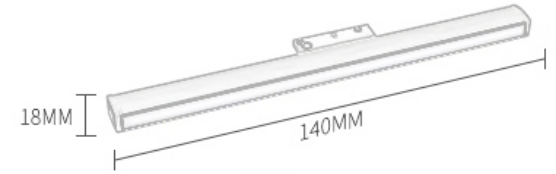

4.5MM极窄轨道 隐藏安装不占空间

*If I knew what you'd do
Collapse my veins wearing beautiful shoes
It's not living if it's not with you*

多种安装方式 各种装修都能装

*If I knew what you'd do
Collapse my veins wearing beautiful shoes
It's not living if it's not with you*

Magnetic Track Lamp OSRAM

Information

CRI: 90
Material: Aluminum
LED Type: SMD2835
Protection Class: IP20
CCT: 3000-6000K

COLOR

品名	功率	尺寸
极窄泛光灯	5W	130*18*14.5MM
	10W	240*18*14.5MM

Magnetic Track Lamp OSRAM

Information

CRI: 90
Material: Aluminum
LED Type: SMD2835
Protection Class: IP20
CCT: 3000-6000K

COLOR

品名	功率	尺寸
极窄格栅灯	5W	130*18*14.5MM
	10W	240*18*14.5MM

Magnetic Track Lamp OSRAM

Information

CRI: 90
Material: Aluminum
LED Type: SMD2835
Protection Class: IP20
CCT: 3000-6000K

COLOR

LED DC 40V IP20

品名	功率	尺寸
极窄格栅(嵌入式)	5W	275*15*5MM

Magnetic Track Lamp OSRAM

Information

CRI: 90
Material: Aluminum
LED Type: SMD2835
Protection Class: IP20
CCT: 3000-6000K

COLOR

品名	功率	尺寸
极窄折叠泛光灯	5W	130*25*14.5MM
	10W	240*25*14.5MM