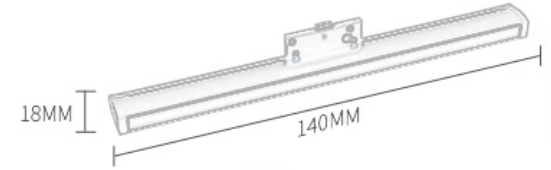

CRI: 90
Material: Aluminum
LED Type: SMD2835
Protection Class: IP20
CCT: 3000-6000K

COLOR

品名	功率	尺寸
极窄格栅灯	5W	130*18*14.5MM
	10W	240*18*14.5MM

Magnetic Track Lamp OSRAM

Information

CRI: 90
Material: Aluminum
LED Type: SMD2835
Protection Class: IP20
CCT: 3000-6000K

COLOR

LED DC 40V IP20

品名	功率	尺寸
极窄格栅(嵌入式)	5W	275*15*5MM

Magnetic Track Lamp OSRAM

Information

CRI: 90
Material: Aluminum
LED Type: SMD2835
Protection Class: IP20
CCT: 3000-6000K

COLOR

品名	功率	尺寸
极窄折叠泛光灯	5W	130*25*14.5MM
	10W	240*25*14.5MM

Magnetic Track Lamp OSRAM

Information

CRI: 90
Material: Aluminum
LED Type: SMD2835
Protection Class: IP20
CCT: 3000-6000K

COLOR

品名	功率	尺寸
极窄折叠格栅灯	5W	130*25*14.5MM
	10W	240*25*14.5MM

Magnetic Track Lamp OSRAM

Information

CRI: 90
Material: Aluminum
LED Type: SMD2835
Protection Class: IP20
CCT: 3000-6000K

COLOR

LED DC 40V IP20

品名	功率	尺寸
极窄极窄射灯	3W	Φ26*50MM
	6W	Φ35*60MM

Magnetic Track Lamp OSRAM

Information

CRI: 90
Material: Aluminum
LED Type: SMD2835
Protection Class: IP20
CCT: 3000-6000K