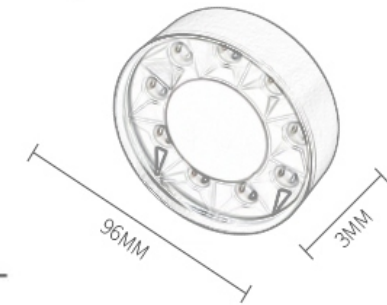

Information

CRI: 90
Material: Aluminum
LED Type: SMD2835
Protection Class: IP20
CCT: 3000-6000K

COLOR

LED DC 40V IP20

品名	功率	尺寸
极窄极窄射灯	3W	Φ26*50MM
	6W	Φ35*60MM

Magnetic Track Lamp OSRAM

Information

CRI: 90
Material: Aluminum
LED Type: SMD2835
Protection Class: IP20
CCT: 3000-6000K

LED DC 40V IP20

品名	功率	尺寸
极窄小球灯	5W	Φ60MM

Magnetic Track Lamp

OSRAM

Information

CRI: 90
Material: Aluminum
LED Type: SMD2835
Protection Class: IP20
CCT: 3000-6000K

COLOR

LED DC 40V IP20

品名	功率	尺寸
折叠筒射灯	5W	Φ60MM

Magnetic Track Lamp OSRAM

Information

CRI: 90
Material: Aluminum
LED Type: SMD2835
Protection Class: IP20
CCT: 3000-6000K

COLOR

LED DC 40V IP20

品名	功率	尺寸
明装射灯	10W	直径96*3MM
明装筒灯	10W	直径96*3MM

Magnetic Track Lamp OSRAM

Information

CRI: 90
Material: Aluminum
LED Type: SMD2835
Protection Class: IP20
CCT: 3000-6000K

COLOR

LED DC 40V IP20

品名	功率	尺寸
极窄吊线灯	3W	Φ12*30MM
	5W	Φ20*30MM

Magnetic Track Lamp

OSRAM