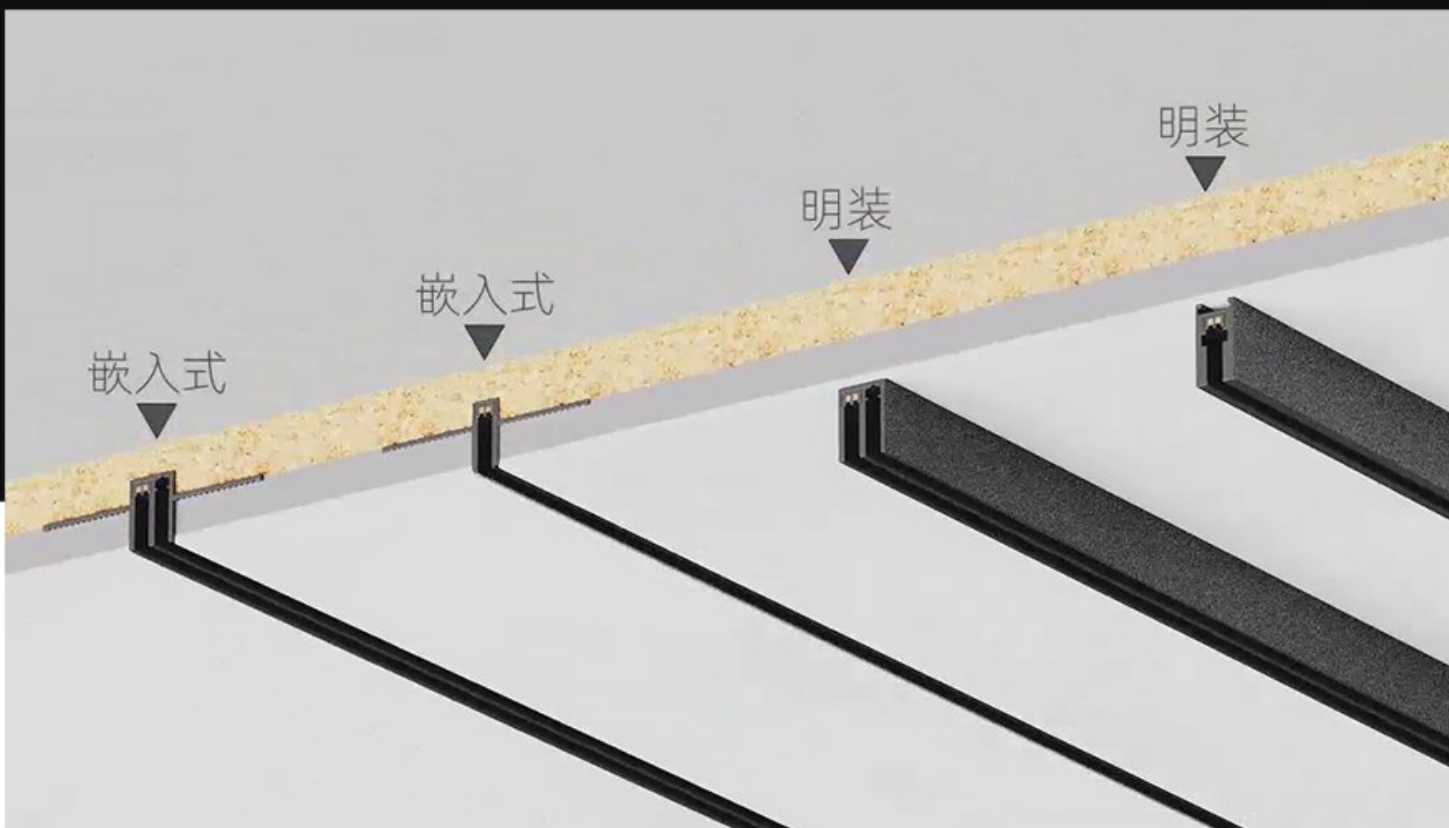

无主灯照明·真正的极简

NO MAIN LIGHTING-TRUE MINIMALISM

JR Lighting Technology Ltd. Co., Ltd.

*If I knew what you'd do
Collapse my veins wearing beautiful shoes
It's not living if it's not with you*

2024

45MM
OSMC
极·磁吸灯
EXTREMELY NARROW
EXTREMELY NARROW
MAGNETIC TRACK LIGHT

4.5MM极窄轨道 隐藏安装不占空间

*If I knew what you'd do
Collapse my veins wearing beautiful shoes
It's not living if it's not with you*

多种安装方式 各种装修都能装

*If I knew what you'd do
Collapse my veins wearing beautiful shoes
It's not living if it's not with you*

Magnetic Track Lamp OSRAM

Information

CRI: 90
Material: Aluminum
LED Type: SMD2835
Protection Class: IP20
CCT: 3000-6000K

COLOR

品名	功率	尺寸
极窄泛光灯	5W	130*18*14.5MM
	10W	240*18*14.5MM

Magnetic Track Lamp OSRAM

Information