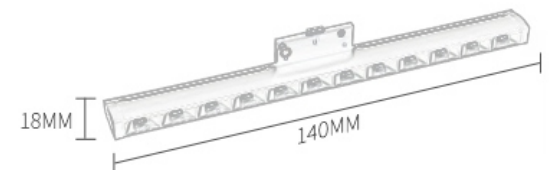

CRI: 90
Material: Aluminum
LED Type: SMD2835
Protection Class: IP20
CCT: 3000-6000K

COLOR

品名	功率	尺寸
极窄格栅灯	5W	130*18*14.5MM
	10W	240*18*14.5MM

Magnetic Track Lamp OSRAM

Information

CRI: 90
Material: Aluminum
LED Type: SMD2835
Protection Class: IP20
CCT: 3000-6000K

COLOR

LED DC 40V IP20

品名	功率	尺寸
极窄格栅(嵌入式)	5W	275*15*5MM

Magnetic Track Lamp OSRAM

Information

CRI: 90
Material: Aluminum
LED Type: SMD2835
Protection Class: IP20
CCT: 3000-6000K

COLOR

品名	功率	尺寸
极窄折叠泛光灯	5W	130*25*14.5MM
	10W	240*25*14.5MM

Magnetic Track Lamp OSRAM

Information

CRI: 90
Material: Aluminum
LED Type: SMD2835
Protection Class: IP20
CCT: 3000-6000K

COLOR

品名	功率	尺寸
极窄折叠格栅灯	5W	130*25*14.5MM
	10W	240*25*14.5MM

Magnetic Track Lamp OSRAM