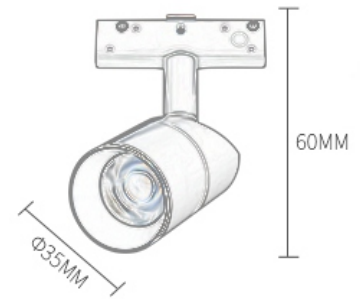

COLOR

LED DC 40V IP20

品名	功率	尺寸
极窄格栅(嵌入式)	5W	275*15*5MM

Magnetic Track Lamp OSRAM

Information

CRI: 90
Material: Aluminum
LED Type: SMD2835
Protection Class: IP20
CCT: 3000-6000K

COLOR

品名	功率	尺寸
极窄折叠泛光灯	5W	130*25*14.5MM
	10W	240*25*14.5MM

Magnetic Track Lamp OSRAM

Information

CRI: 90
Material: Aluminum
LED Type: SMD2835
Protection Class: IP20
CCT: 3000-6000K

COLOR

品名	功率	尺寸
极窄折叠格栅灯	5W	130*25*14.5MM
	10W	240*25*14.5MM

Magnetic Track Lamp OSRAM

Information

CRI: 90
Material: Aluminum
LED Type: SMD2835
Protection Class: IP20
CCT: 3000-6000K

COLOR

LED DC 40V IP20

品名	功率	尺寸
极窄极窄射灯	3W	Φ26*50MM
	6W	Φ35*60MM

Magnetic Track Lamp OSRAM

Information

CRI: 90
Material: Aluminum
LED Type: SMD2835
Protection Class: IP20
CCT: 3000-6000K