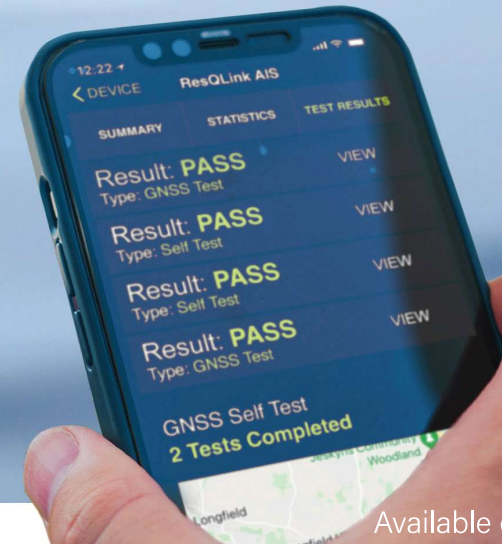

Search and Rescue Dispatched

GPS coordinates and a 121.5 MHz homing signal lead rescuers to your location. AIS Alert aids local response by nearby vessels.

Comparison

www.ACRelectronics.com

Personal Locator Beacons

406 MHz & 121.5 MHz Signals

AIS Alert

Automatic Activation

Return Link Service Enabled

GNSS Satellite Enabled

24 hours of Activation Time

Infrared & LED Strobe Array

No Subscription Required

Exclusive

Mobile App

Access a wealth of beacon usage data from your mobile phone via the free ACR mobile app.

Available on the

With AIS Alert technology the ResQLink AIS merges both global and local rescue.