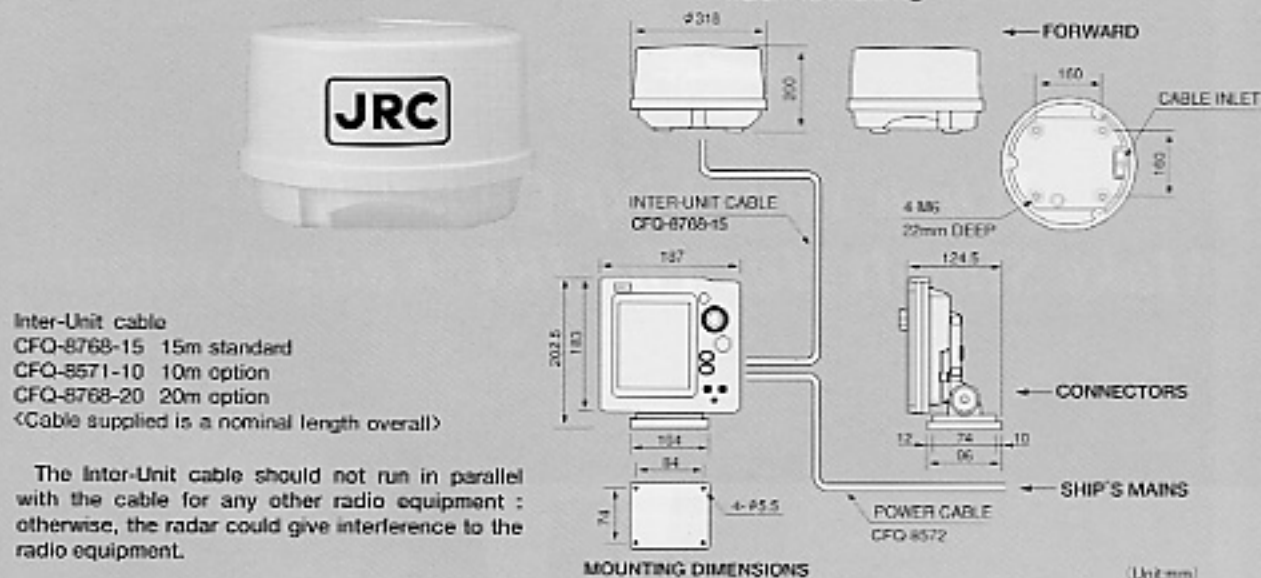

*This requires data in the NMEA 0183 sentence.

SPECIFICATIONS

SCANNER UNIT

Radome type	1' Diameter
Antenna beam width	Horizontal 7°, Vertical 30°
Rotation speed	Approx. 32rpm
Transmitting Frequency	9445MHz±30MHz
Peak power	1.5kW
Pulse width/PRF	0.08us/2250Hz, 0.3us/1200Hz, 0.8us/600Hz
IF bandwidth	10MHz/3MHz

DISPLAY UNIT

Display	6" monochrome LCD (320X240dots)
Display Presentation Mode	Head-Up
Range scales	1/8, 1/4, 1/2, 3/4, 1, 1.5, 3, 6, 12, 16NM
Range rings	1/16, 1/8, 1/4, 1/4, 1/4, 1/4, 1/2, 1, 2, 4NM
Minimum range	25m
Range discrimination	25m
Range ring accuracy	0.9% of range in use or 8m whichever is greater
Bearing accuracy	±1°
Power input	10.2-16VDC, approx 30W
Power supply	Floating AVR system

CONNECTION DIAGRAM

For further information, contact:

JRC Seattle Branch: 1011 SW Klickitat Way Bldg. B, Suite 100, SEATTLE, WA 98134, U.S.A.
Telephone: +1-206-654-5644
Facsimile: +1-206-654-7030
Homepage <http://www.jrcamerica.com>

JRC Amsterdam Branch: Cessnalaan 40-42, 1119 NL, Schiphol-Rijk, THE NETHERLANDS
Telephone: +31-(0)20-658-0750
Facsimile: +31-(0)20-658-0755

JRC

Since 1915

Japan Radio Co., Ltd.

URL <http://www.jrc.co.jp/>

Main Office: Nittochi Nishi-Shinjuku bldg. 10-1, Nishi-Shinjuku 6-chome Shinjuku-ku, Tokyo 160-0023, Japan
Telephone: +81-3-3348-4099
Facsimile: +81-3-3348-4139

Overseas Branches: Seattle, Amsterdam
Liaison Offices: Taipei, Manila, Jakarta, New York, Piraeus