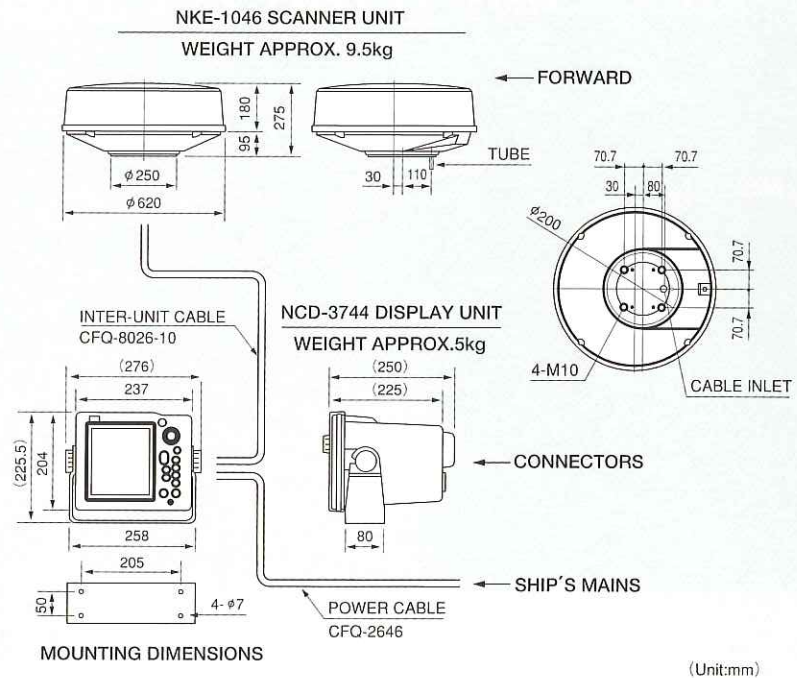

DISPLAY UNIT

Display	7" monochrome CRT (640×480dots)
Display Presentation Mode	Head-Up, North-Up, Course-Up
Range scales	1/8,1/4,1/2,3/4,1,1.5,3,6,12,24NM
Range rings	1/16,1/8,1/4,1/4,1/4,1/4,1/2,1,2,4NM
Minimum range	35m
Range discrimination	25m
Range ring accuracy	0.9% of range in use or 8m whichever is greater
Bearing accuracy	±1°
Power input	10.2-42VDC, approx 60W

CONNECTION DIAGRAM

JRC

1.The distance between units

Scanner to Display Unit	Standard	Maximum
	10m	20m

Maximum allowable distance within the specified radar performance is guaranteed.

2.The Inter-Unit cable should not run in parallel with the cable for any other radio equipment : otherwise, the radar could give interference to the radio equipment.