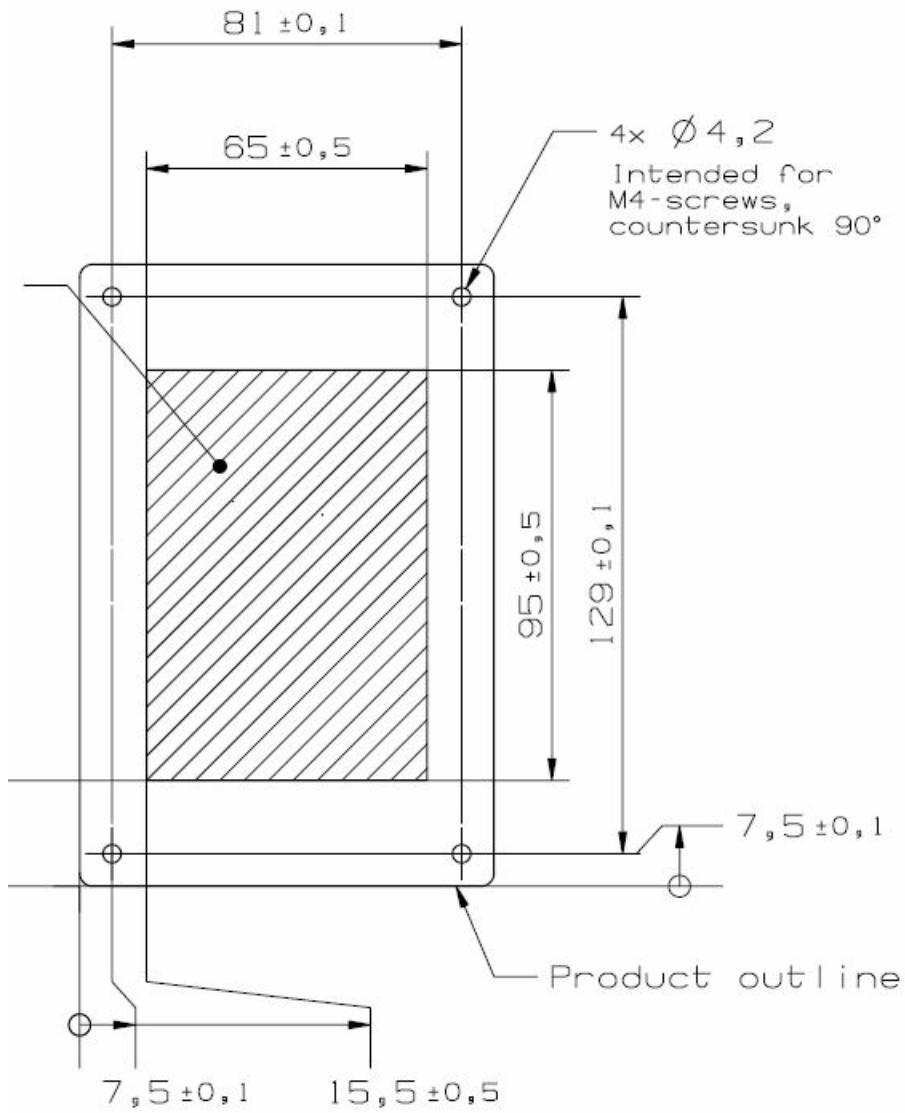

## Technical Dimensions

## MECHANICAL

Dimensions (WxHxD) 120x80x70 mm

Weight 0.3 kg