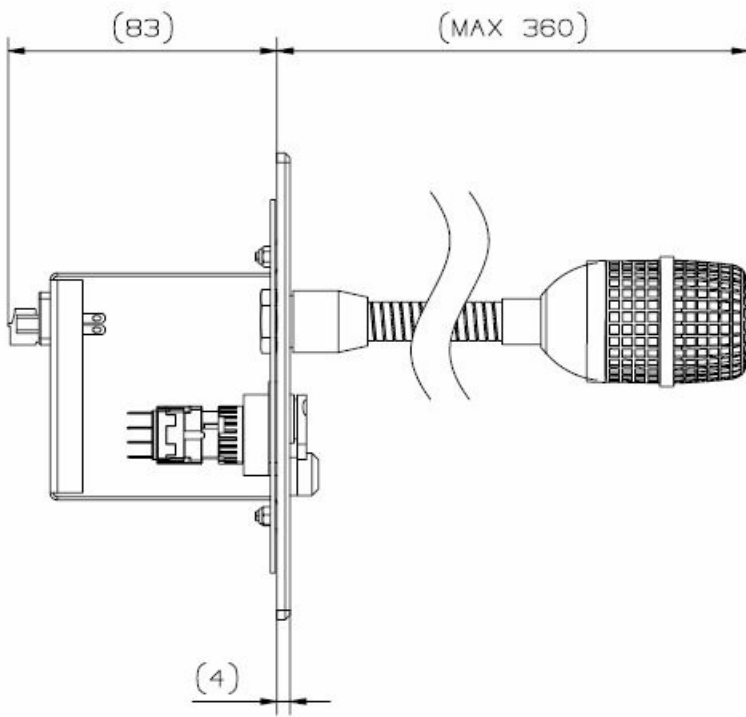

## Technical Dimensions

## MECHANICAL

Dimensions (WxHxD) 120x80x70 mm

Weight 0.3 kg