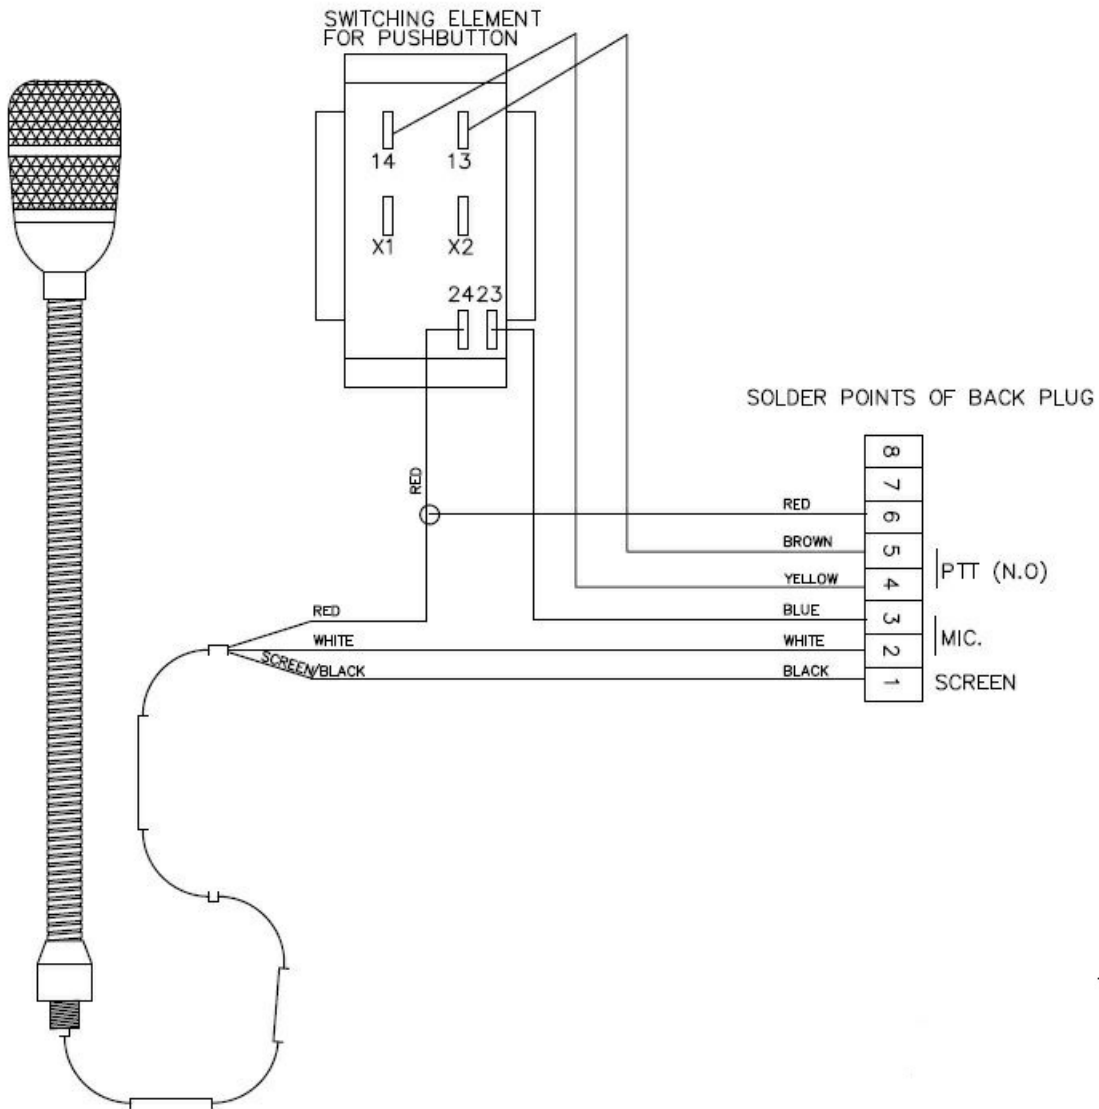

## Technical Dimensions

## MECHANICAL

Dimensions (WxHxD) 120x80x70 mm

Weight 0.3 kg