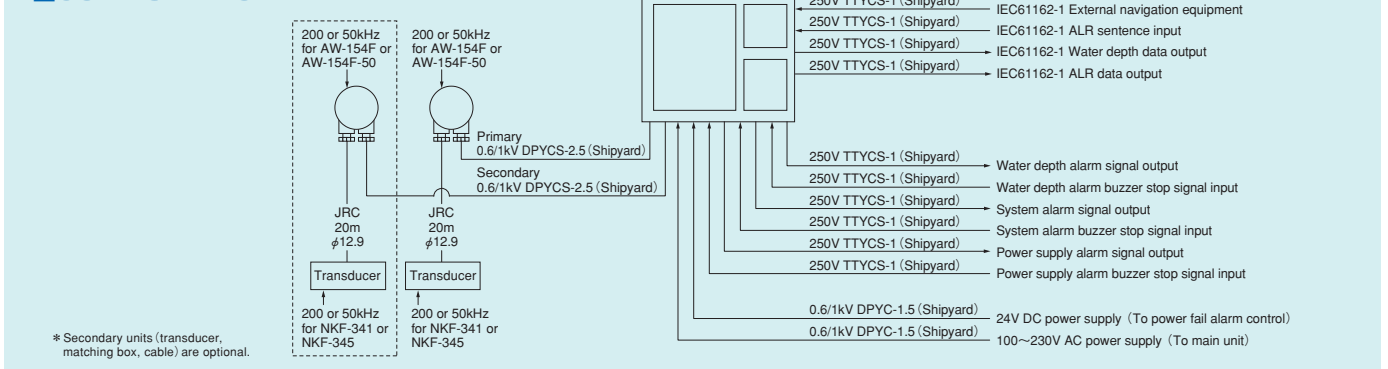

CONFIGURATION

• Specifications may be subject to change without notice.

For further information, contact:

Since 1915

Japan Radio Co., Ltd.

URL <http://www.jrc.co.jp/eng/>

Main Office: Fujisawa bldg. 30-16, Ogikubo 4-chome
Suginami-ku, Tokyo 167-8540, Japan
Telephone: +81-3-6832-1816
Facsimile: +81-3-6832-1845

Overseas Branches : Seattle, Amsterdam, Athens, Manila
Liaison Offices : Taipei, Jakarta, Singapore, Hanoi,
Hamburg, New York