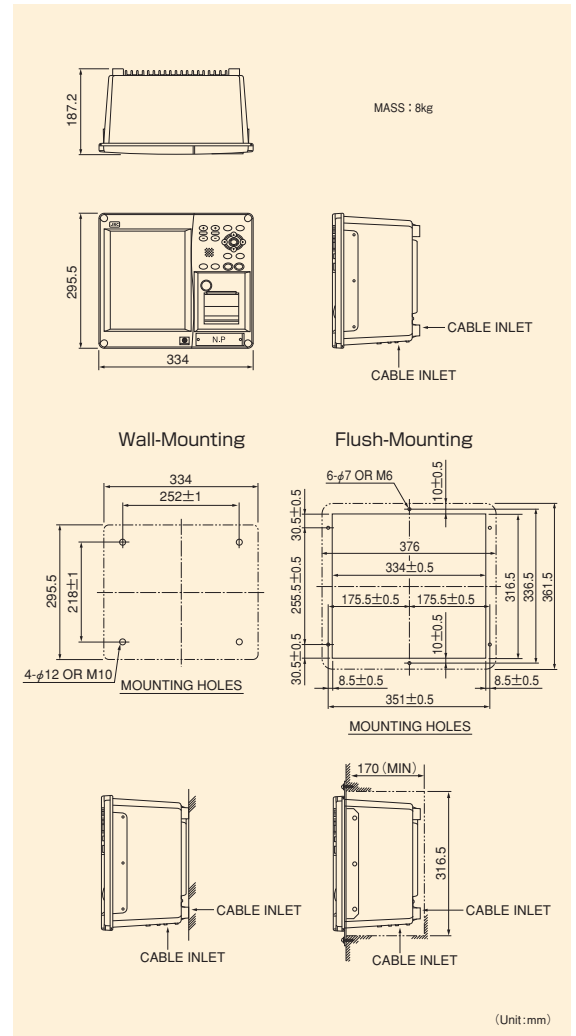

SPECIFICATIONS

Frequency	200kHz / 50kHz
Echo color	8 colors or 8 level monochrome
Digital depth	4 digit (0.1m)
Range	10, 20, 50, 100, 200, 500, 800m
Depth accuracy	±2.5%
Minimum sounding depth	200kHz : 1.0m, 50kHz : 2m
Draft adjust	50m in 0.1m steps
TX pulse repetition rate	171PRR (10, 20, 50m)
	86PRR (100, 200m)
	43PRR (500, 800m)
Presentation mode	Standard, History, Docking
Time range of echo display	5, 10, 20, 30min
Auto function	Gain, Range
Alarm function	Depth, Power fail, System error
Preview function	24hour
Transducer	200kHz : UT-200ND
	50kHz : UT-50MD
Power supply	100-115/200-230VAC±15%, 50Hz/60Hz±5% 24VDC (only use for power fail monitoring)
Power consumption	less than 50W
Waterproofing	IPX2 drip proof

COMPONENT

Name	Type No.	Qty	Remarks	
Display unit	JFE-680	1		
Matching box (primary)	AW-154F	1	200kHz	
Transducer mounting (primary)	NKF-341	1	200kHz (with cable 20m)	
Option	Matching box (secondary)	AW-154F	1	200kHz
		AW-154F-50	1	50kHz
	Transducer mounting (secondary)	NKF-341	1	200kHz (with cable 20m)
		NKF-345	1	50kHz (with cable 20m)
	Printer paper	7ZPJD0384	1	
	Flush mounting kit	BRBX05351	1	Color : MUNSELL N4
		BRBX05355	1	Color : MUNSELL 7.5BG7/2
BRBX05354		1	Color : MUNSELL 2.5G7/2	
Table mounting kit	BRBX05340	1		

OUTLINE DRAWING