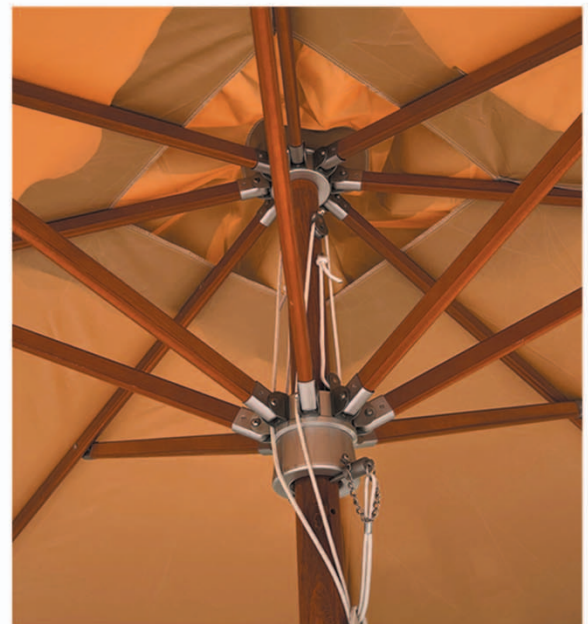

# Luxury wooden umbrella

**Model:** Art-8014(luxury wooden umbrella)

**Size:** 300x300cm 400x400cm  $\varnothing$ 300cm

**Center pillar:**  $\varnothing$ 60mm

**Umbrella hat:** 20x35mm

20 years  
Professional manufacturing for