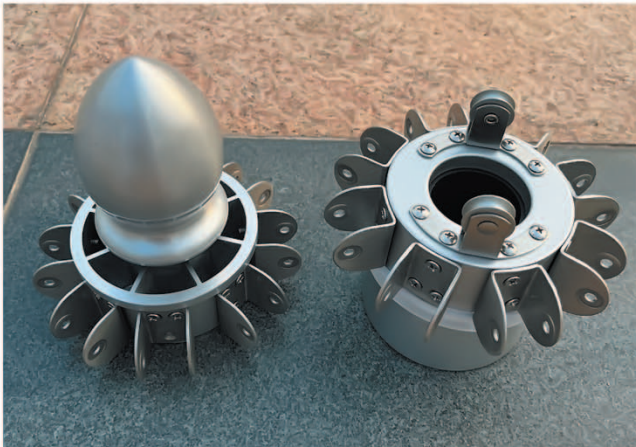

# Luxury wooden umbrella

**Model:** Art-8014(luxury wooden umbrella)

**Size:** 300x300cm 400x400cm  $\varnothing$ 300cm

**Center pillar:**  $\varnothing$ 60mm

**Umbrella hat:** 20x35mm

20 years  
Professional manufacturing for