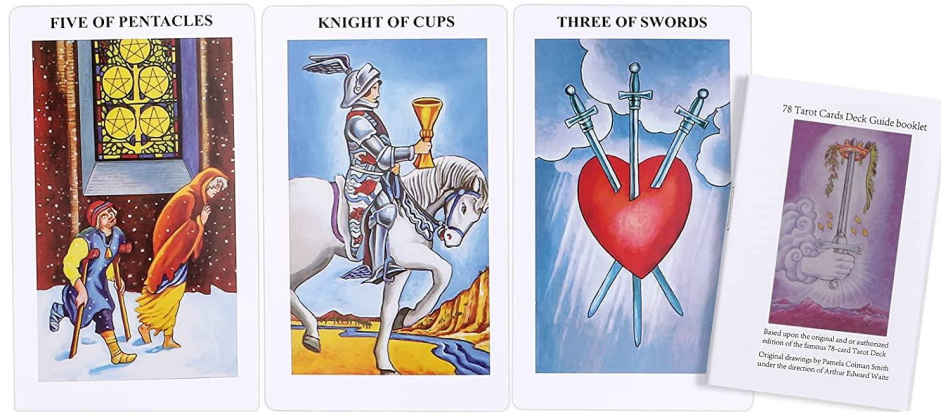

Item: XQ010