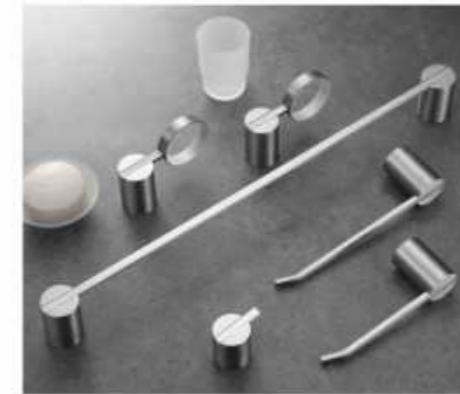

J9603
Single Towel Bar

J9604
Single Glass Shelf

J9605
Paper Holder

J9606
Towel Ring

J9607
Robe Hook

J9608
Toilet Brush Holder

J9608A
Toilet Brush Holder

J9610
Tumbler Holder

J9611
Soap Dish

J9610A
Tumbler Holder

J9611A
Soap Dish

4200 Series
Material: SUS304

H4203
Single Towel Bar

H4205
Paper Holder

H4206
Towel Ring

H4207
Robe Hook

H4210
Tumbler Holder

H4211
Soap Dish

4300 Series
Material: SUS304

L4303
Single Towel Bar

L4305
Paper Holder

L4306
Towel Ring

L4307
Robe Hook

L4310
Tumbler Holder