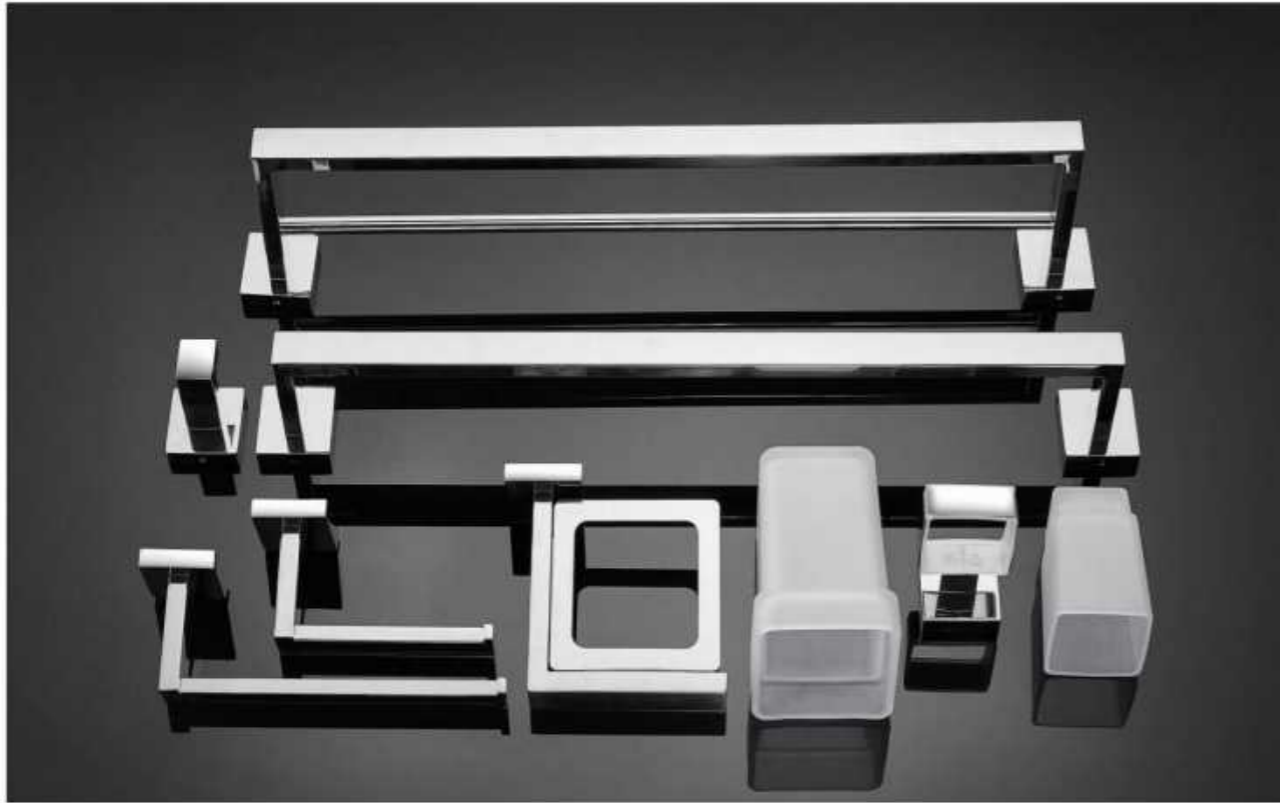

Material: SUS304

ML9603
Single Towel Bar

ML9605
Paper Holder

ML9606
Towel Ring

ML9607
Robe Hook

19600 Series
Material: SUS304

J9601
Towel Shelf

J9602
Double Towel Bar

J9603
Single Towel Bar

J9604
Single Glass Shelf

J9605
Paper Holder

J9606
Towel Ring

J9607
Robe Hook

J9608
Toilet Brush Holder

J9608A
Toilet Brush Holder

J9610
Tumbler Holder