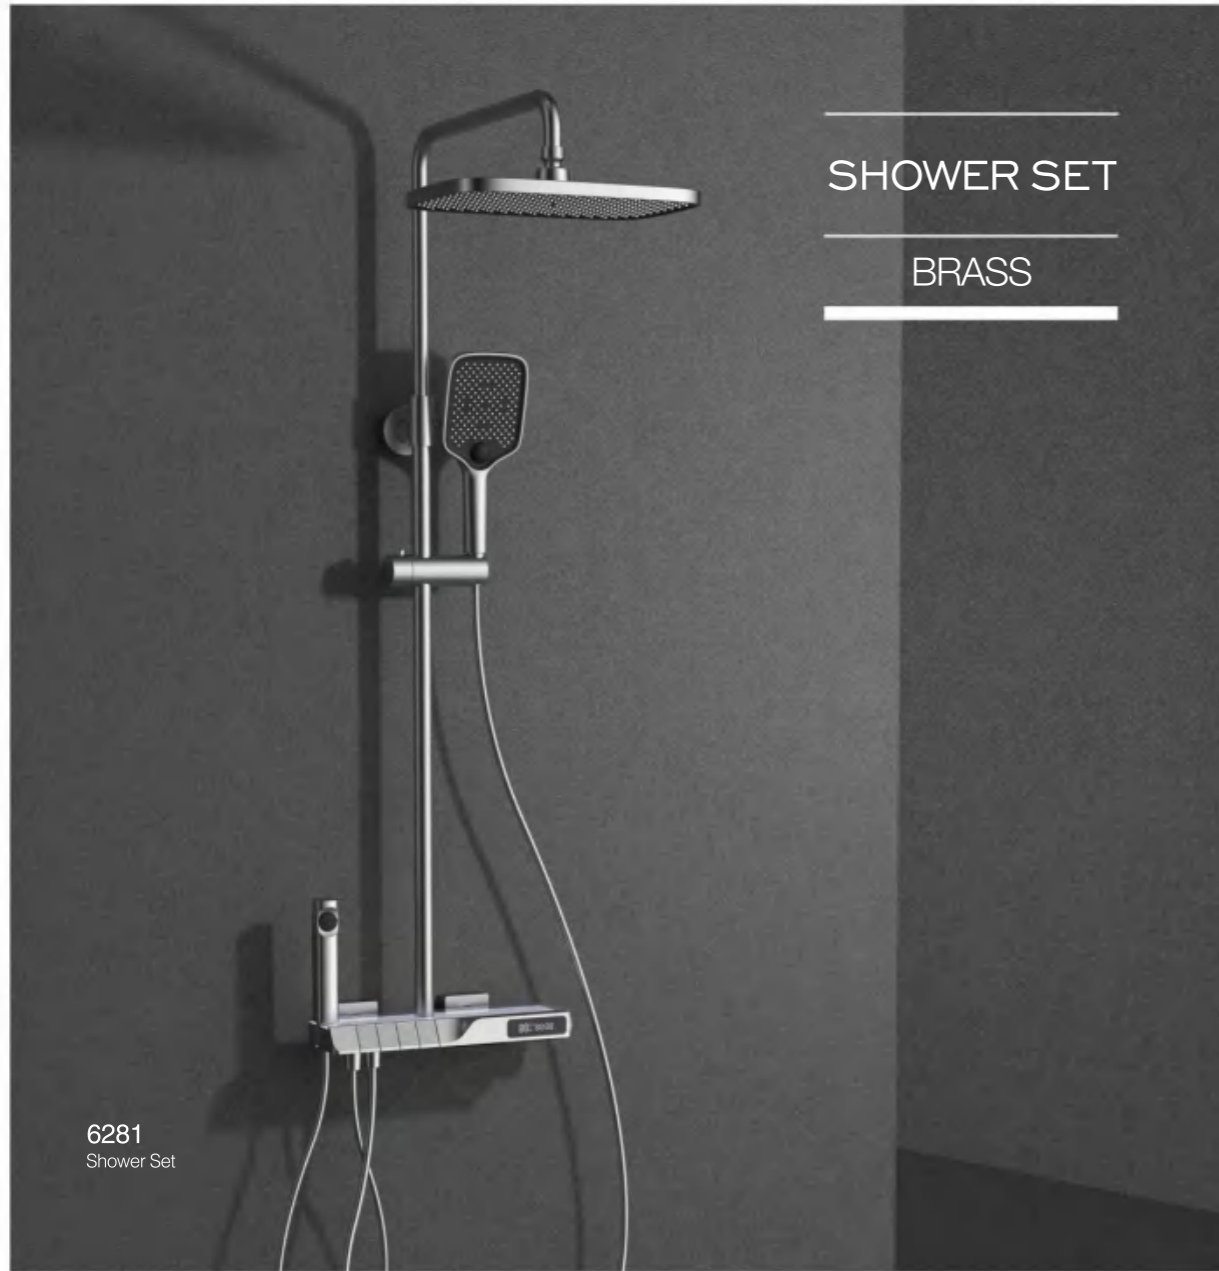

6956
Thermostatic Shower Set

6945
Thermostatic Shower Set

6952
Thermostatic Shower Set

6955
Thermostatic Shower Set

6282WH
Shower Set

6282GR
Shower Set

6283GR
Shower Set

6283MB
Shower Set

6284WH
Shower Set

SHOWER SET

BRASS

6285WH
Shower Set

6285GR
Shower Set

6287
Shower Set

6288
Shower Set

6285T-WH
Shower Set