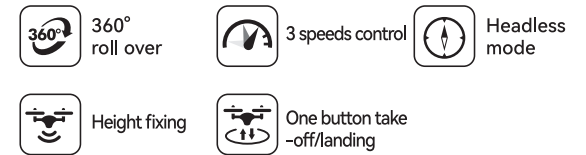

TY-T16

FPV RC Drone

Main Functions:

Main Parameters:

Take off weight: 38g
Pixel: None/0.3MP/2.0MP
Battery capacity: 250mAh 3.7V
Charging time: 40mins.
Flight time: 5-6mins.
Flight distance: 30-50m
Remote battery: 3AAA

PACKAGE:

PRODUCT SIZE: 17*17*4cm
DIAGONAL SIZE: 19.8cm
BOX SIZE: 34.5*6*23cm

MEAS SIZE: 74*48*71cm
QTY/CTN: 48PCS
G.W/N.W: 17/15kg