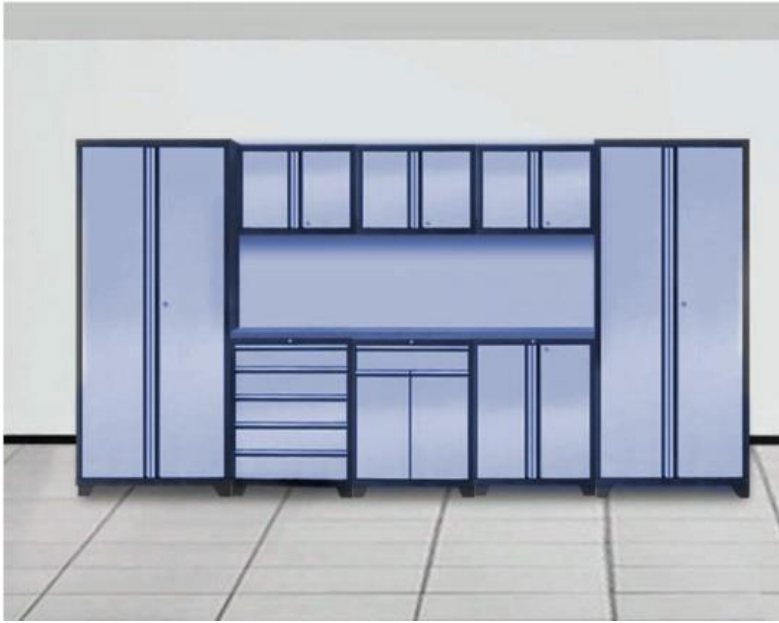

Counter Top: 20mm thickness
(1.5mm stainless surface with wood inside)

CYJY-S4200-2	W * D * H
Overall Size	4200*600*1960 mm
2 door high cabinet (2 set)	900*600*1960 mm
2 door cabinet	800*600*930 mm
1 drawer and double door cabinet	800*600*930 mm
5 drawer cabinet	800*600*930 mm
Wall cabinet (3 set)	800*350*350 mm
Material	cold rolled steel
Thickness	1.2 mm