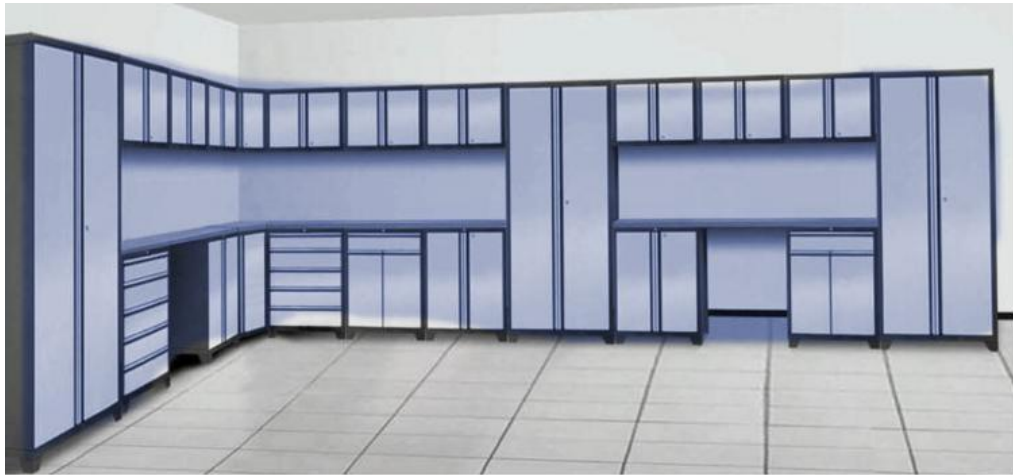

Counter Top: 20 mm thickness
(1.5mm stainless surface with wood inside)

CYJY-SC-002	W * D * H
Package Size	2550*3770*2200 mm
2 door high cabinet (3 set)	900*600*1960 mm
1 drawer and double door cabinet (2 set)	800*600*930 mm
Wall cabinet (10 set) (include 1 corner cabinet)	800*350*350 mm
5 drawer cabinet (2 set)	800*600*930 mm
2 door cabinet (3 set)	800*600*930 mm
Material	cold rolled steel
Thickness	1.2 mm