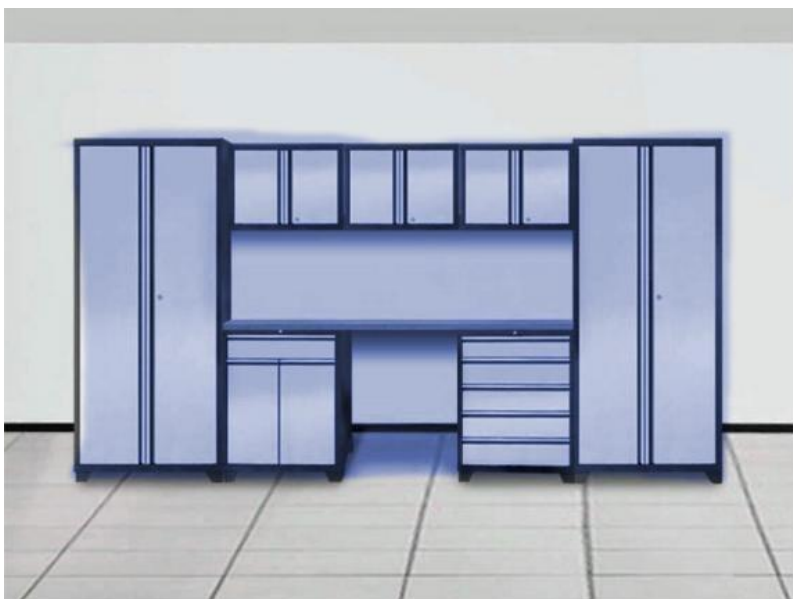

Counter Top: 20mm thickness  
(1.5mm stainless surface with wood inside)

CYJY-S2450	W * D * H
5 drawer cabinet	800*600*930 mm
Wall cabinet (3 set)	800*350*350 mm
2 door cabinet	800*600*930 mm
Material	cold rolled steel
Thickness	1.2 mm