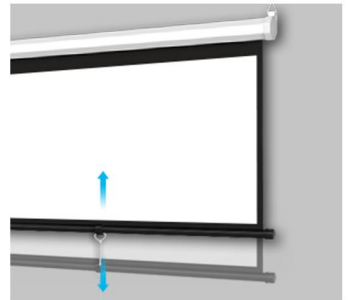

Dual control is easier

Low noise operation without stalling

Metal lacquered housing is robust and durable

Manual wall screen

Projection screen size

Scale	Dimension	Projection screen		Overall length (m)
		Long(m)	Wide(m)	
4:3	60inch	1.2m	0.9m	1.34m
	72inch	1.46m	1.08m	1.6m
	84inch	1.7m	1.26m	1.84m
	100inch	2.03m	1.52m	2.17m
	120inch	2.44m	1.83m	2.58m
16:9	60inch	1.33m	0.75m	1.47m
	72inch	1.59m	0.89m	1.73m
	84inch	1.86m	1.04m	2.00m
	100inch	2.21m	1.24m	2.35m
	120inch	2.64m	1.48m	2.78m
1:1	60*60	1.52m	1.52m	1.66m
	70*70	1.78m	1.78m	1.92m
	84*84	2.13m	2.13m	2.27m
	96*96	2.44m	2.44m	2.58m
	120*120	3.05m	3.05m	3.19m

The buckle secures the mounting ring

Telescopic adjusting handle

Metal triangular support

Fix Frame screen

Plastic steel frame is light and flexible

Metal support rods do not deform easily

Flush mounting screen