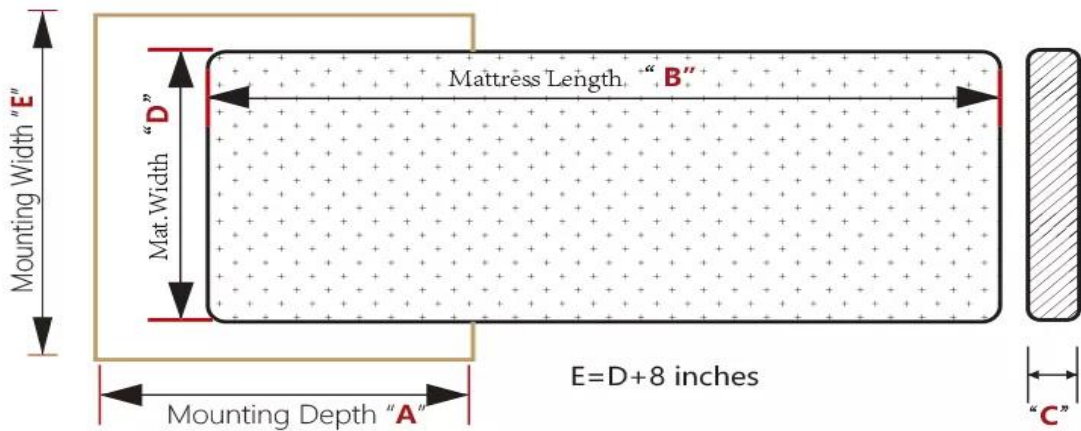

2 Fold Slat Sofa Bed Mechanism Features & Benefits:

1. Angle-iron frame for a long cycles of operation with shorter rivets and flat to flat movement.
2. Heat treatment steel for front side rails to prevent the frame from bending when people sit at the end of bed time to time.
3. Anti-tilt system is riveted inside for a safe operation everyday.
4. The mattress is well locked both from folded pressure and side angle-iron rails,so angle rail system has a better sitting comfort.
5. Less cross bar feeling compared to tubular sleeper system because the cross bar is more close to the headrest.

6. Extra long with mattress length 75".
7. More heavy weight loading capacity due to angle-iron system.
8. 2000 cycles of test for everyday operation.
9. Less joints friction to open and close easily.
10. Birch slat has FSC and CARB certifications with spring loaded for sleep comfort.
11. Option for polydeck and the polydeck version is LF00PK series.

See

Video: https://www.linkedin.com/posts/paulchina_sofabed-sofasleeper-sleepers-activity-6779670007187169280-vaTv?utm_source=share&utm_medium=member_desktop

2 Fold Slat Sofa Bed Mechanism Chose Size

	Queen	Full	Twin	Mini-Twin
Width E	174cm	154cm	113cm	103cm
Width D	152cm	132cm	92cm	81cm
Models	LF68SK	LF60SK	LF44SK	LF40SK