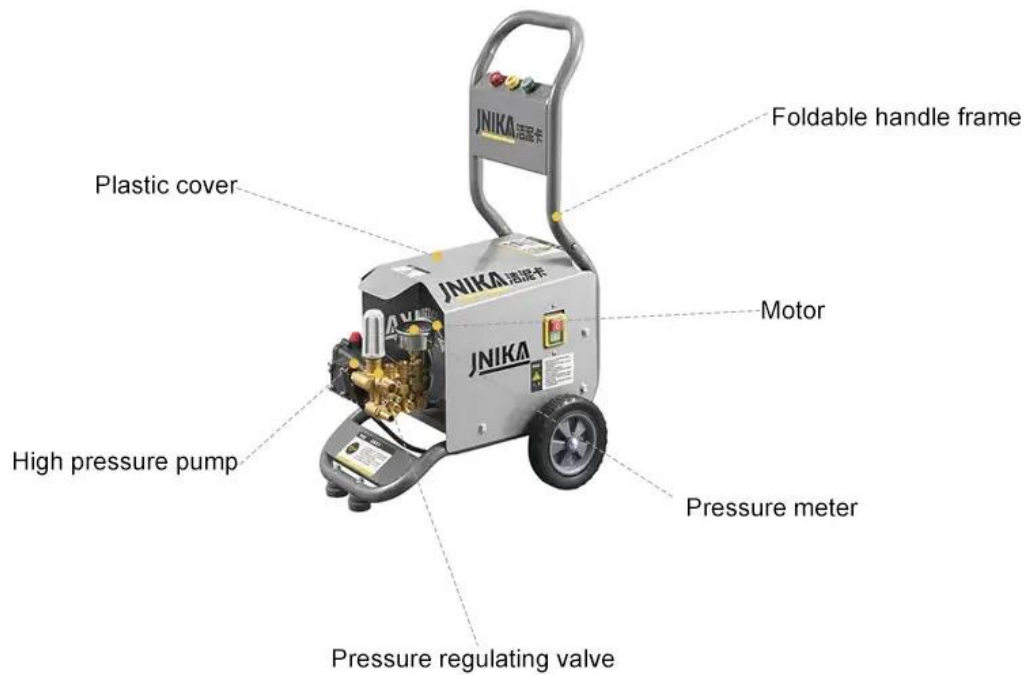

Standard Accessories

	JNK380Kg high pressure water gun connect M22X1.5 inner diameter 14mm		3C national standard electric cord 3X1.5M2
	10M high pressure water outlet Connect M22X1.5 inner diameter 14mm		3meters water inlet 304 double stainless steel strainer