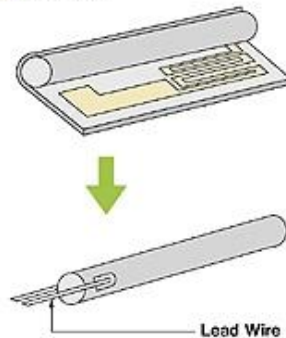

Ceramic Water Heater Element For Toilet Seat

Ceramic Water Heater Element for Toilet Seat was developed based on ceramic lamination technologies, which are mainly used for automotive and various industrial applications such as soldering iron, kerosene & gas equipment, pellet burner and water heating.

Model:G8080TG

Ceramic Water Heater Element for Toilet Seat

Ceramic Water Heater Element for Toilet Seat was developed based on ceramic lamination technologies, which are mainly used for automotive and various industrial applications such as soldering iron, kerosene & gas equipment, pellet burner and water heating.

●Plate Type

●Rod Type

●Tube Type

Parameter of Ceramic Water Heater Element for Toilet Seat

Heater Name	Ceramic Water Heater Element for Toilet Seat
Working Voltage	120V/230V
Working Power	800W-3500W
Dimension	80mm long*8.0 OD or Customization
Resistance	Accordingly
Leads	Nickel wires and cables or as required
Insulation Sleeve	Accordingly

What Is Good About Ceramic Water Heater Element for Toilet Seat?

Accurate heating: When your ceramic heater has been installed with a fan, it's very easy to aim the airflow exactly where you want the hot air. The heaters fan also helps to evenly distribute warm air through the room.