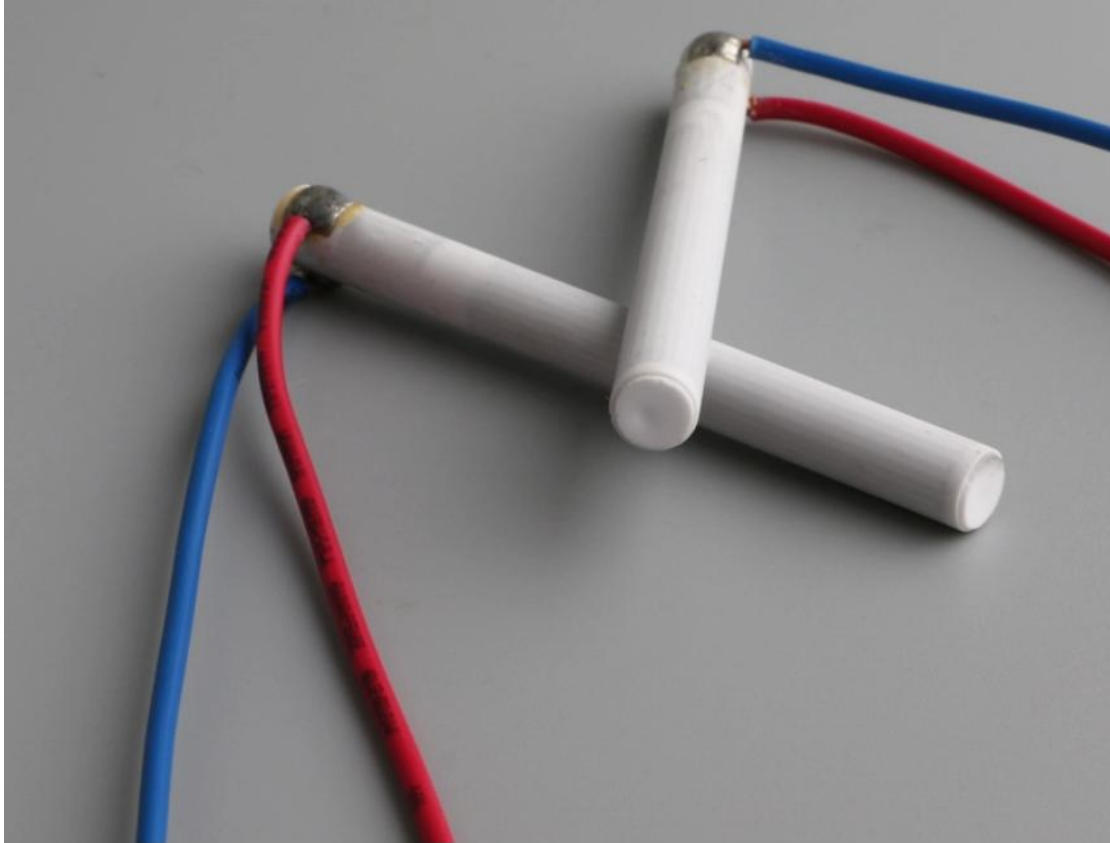

Ceramic Water Heater Element For Toilet Seat

Ceramic Water Heater Element for Toilet Seat was developed based on ceramic lamination technologies, which are mainly used for automotive and various industrial applications such as soldering iron, kerosene & gas equipment, pellet burner and water heating.

Model:G8080TG

Ceramic Water Heater Element for Toilet Seat

Ceramic Water Heater Element for Toilet Seat was developed based on ceramic lamination technologies, which are mainly used for automotive and various industrial applications such as soldering iron, kerosene & gas equipment, pellet burner and water heating.

●Plate Type

●Rod Type

●Tube Type

Parameter of Ceramic Water Heater Element for Toilet Seat

Heater Name	Ceramic Water Heater Element for Toilet Seat
Working Voltage	120V/230V
Working Power	800W-3500W
Dimension	80mm long*8.0 OD or Customization
Resistance	Accordingly
Leads	Nickel wires and cables or as required
Insulation Sleeve	Accordingly

What Is Good About Ceramic Water Heater Element for Toilet Seat?

Accurate heating: When your ceramic heater has been installed with a fan, it's very easy to aim the airflow exactly where you want the hot air. The heaters fan also helps to evenly distribute warm air through the room.