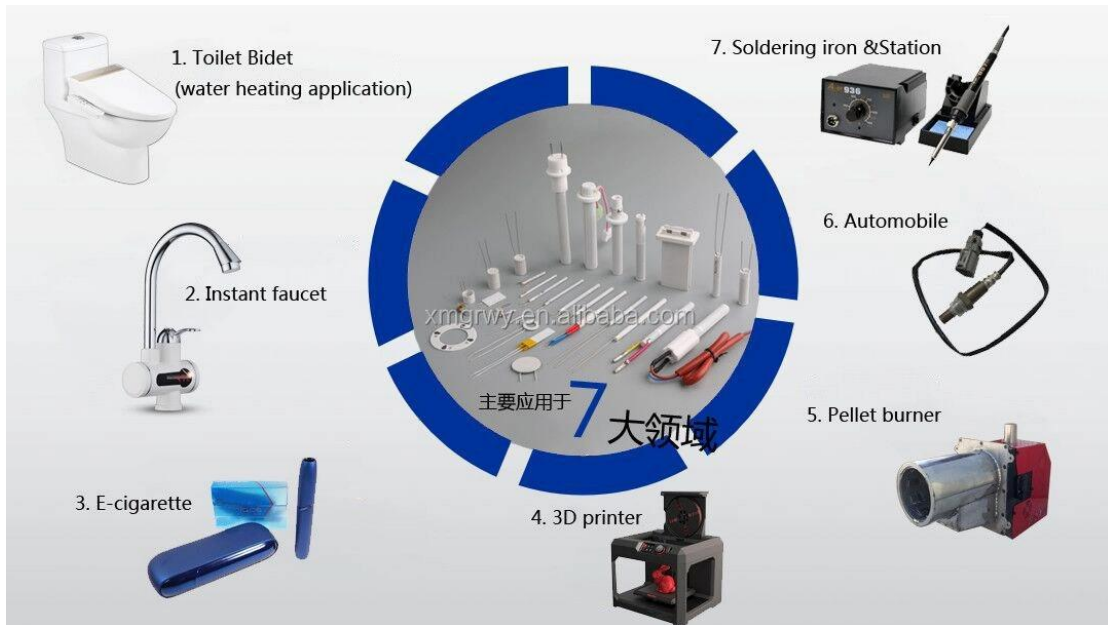

Ceramic Water Heater Element For Toilet Seat

Ceramic Water Heater Element for Toilet Seat was developed based on ceramic lamination technologies, which are mainly used for automotive and various industrial applications such as soldering iron, kerosene & gas equipment, pellet burner and water heating.

Model:G8080TG

Ceramic Water Heater Element for Toilet Seat

Ceramic Water Heater Element for Toilet Seat was developed based on ceramic lamination technologies, which are mainly used for automotive and various industrial applications such as soldering iron, kerosene & gas equipment, pellet burner and water heating.

●Plate Type

●Rod Type

●Tube Type

Parameter of Ceramic Water Heater Element for Toilet Seat

Heater Name	Ceramic Water Heater Element for Toilet Seat
Working Voltage	120V/230V
Working Power	800W-3500W
Dimension	80mm long*8.0 OD or Customization
Resistance	Accordingly
Leads	Nickel wires and cables or as required
Insulation Sleeve	Accordingly

What Is Good About Ceramic Water Heater Element for Toilet Seat?

Accurate heating: When your ceramic heater has been installed with a fan, it's very easy to aim the airflow exactly where you want the hot air. The heaters fan also helps to evenly distribute warm air through the room.