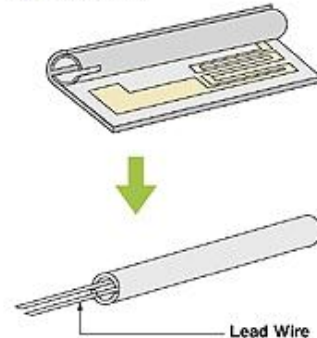

Ceramic Water Heater Element For Toilet Seat

Ceramic Water Heater Element for Toilet Seat was developed based on ceramic lamination technologies, which are mainly used for automotive and various industrial applications such as soldering iron, kerosene & gas equipment, pellet burner and water heating.

Model:G8080TG

Ceramic Water Heater Element for Toilet Seat

Ceramic Water Heater Element for Toilet Seat was developed based on ceramic lamination technologies, which are mainly used for automotive and various industrial applications such as soldering iron, kerosene & gas equipment, pellet burner and water heating.

●Plate Type

●Rod Type

●Tube Type

Parameter of Ceramic Water Heater Element for Toilet Seat

Heater Name	Ceramic Water Heater Element for Toilet Seat
Working Voltage	120V/230V
Working Power	800W-3500W
Dimension	80mm long*8.0 OD or Customization
Resistance	Accordingly
Leads	Nickel wires and cables or as required
Insulation Sleeve	Accordingly

What Is Good About Ceramic Water Heater Element for Toilet Seat?

Accurate heating: When your ceramic heater has been installed with a fan, it's very easy to aim the airflow exactly where you want the hot air. The heaters fan also helps to evenly distribute warm air through the room.