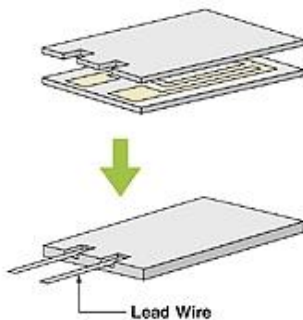

Ceramic Water Heater Element For Toilet Seat

Ceramic Water Heater Element for Toilet Seat was developed based on ceramic lamination technologies, which are mainly used for automotive and various industrial applications such as soldering iron, kerosene & gas equipment, pellet burner and water heating.

Model:G8080TG

Ceramic Water Heater Element for Toilet Seat

Ceramic Water Heater Element for Toilet Seat was developed based on ceramic lamination technologies, which are mainly used for automotive and various industrial applications such as soldering iron, kerosene & gas equipment, pellet burner and water heating.

●Plate Type

●Rod Type

●Tube Type

Parameter of Ceramic Water Heater Element for Toilet Seat

Heater Name	Ceramic Water Heater Element for Toilet Seat
Working Voltage	120V/230V
Working Power	800W-3500W
Dimension	80mm long*8.0 OD or Customization
Resistance	Accordingly
Leads	Nickel wires and cables or as required
Insulation Sleeve	Accordingly