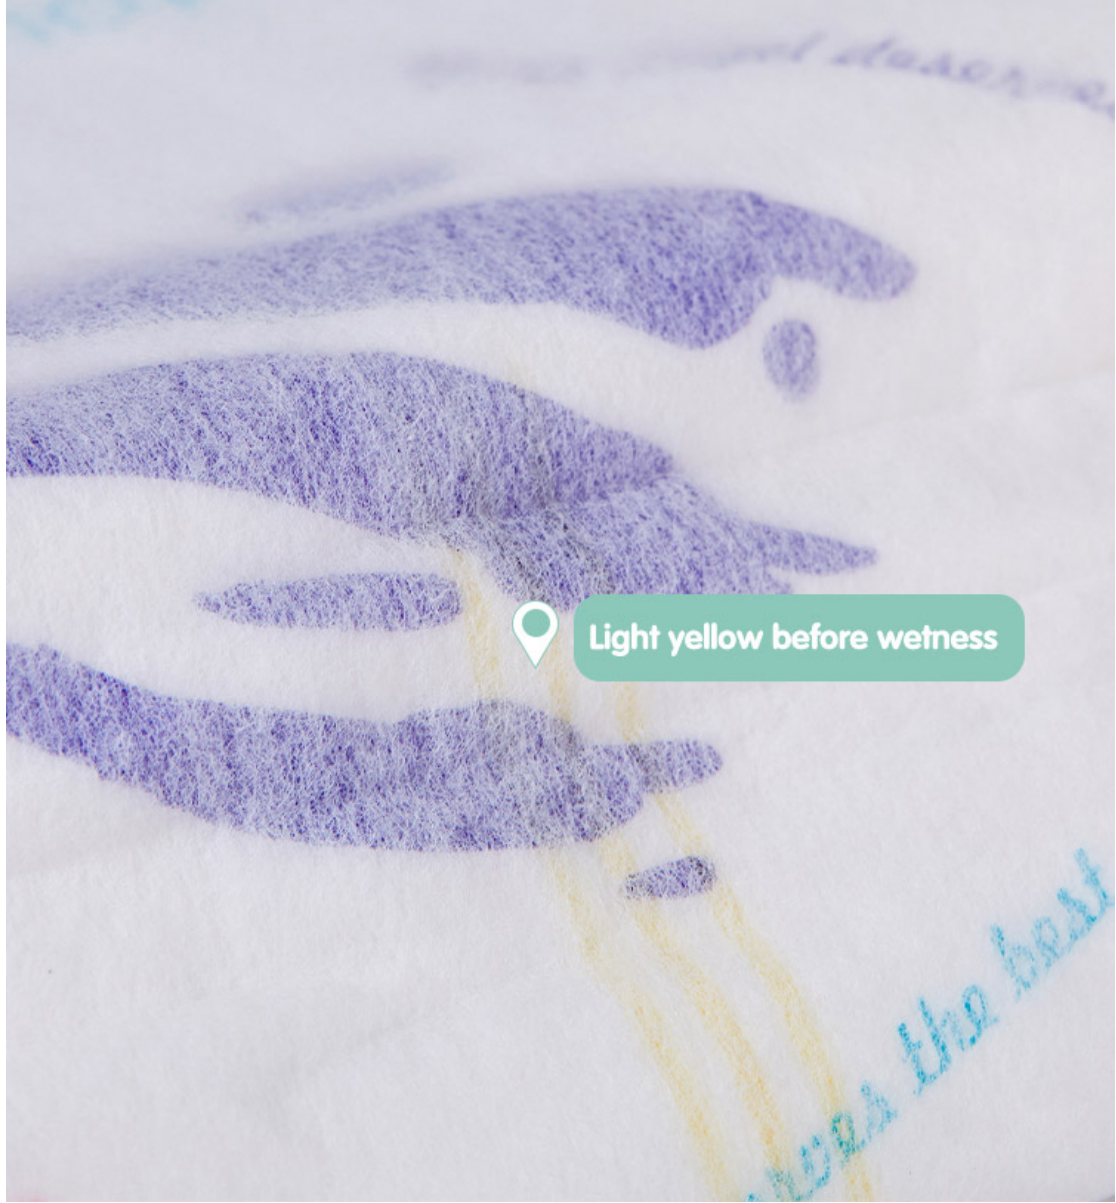

BB Kitty disposable diapers use a lot of advanced technology. The first is that we use an Japan ultra-thin absorbent core, which makes our BB Kitty Baby Diaper CREWLER very thin, and the thickness of each diaper does not exceed 5mm. The ultra-thin baby diaper fits the baby's buttocks more, making the baby more comfortable. Second, we choose high-quality materials to make our diaper topsheet and backsheet softer and more comfortable. Third, we used the most advanced 3D leak guards, which has a better leak-proof effect and makes the baby's thigh more comfortable. There are many more advantages waiting for you to discover.

BB kitty disposable baby diapers are available in six sizes, including NB S M L XL XXL, your baby can choose to use our BB Kitty baby diapers from birth, each size has different absorption capacity, which can meet the use of each stage of the baby. Each piece of BB Kitty Baby Diaper CREWLER has a Wet indicator. During the process of use, it can remind to change diapers for babies. At the same time, our diapers have good absorption and can maintain the topsheet to a large extent. Dry and make your baby more comfortable. BB Kitty baby diaper, one night one piece ONLY. High safety, our BB Kitty baby diaper is hypoallergenic and takes care of your baby's health.

Thin!
0.2cm Only

Ultra Thin 5D Core Move Freely

Comfortable
Soft and visible

**Soft!
Skin loving**

Air Through N.W Soft Care

Comfortable
Soft and visible

Fast! Super Absorbency

Imported Japan SANDIA&SUMITOMO SAP
As Fast as 10s for 500ml

Comfortable
Soft and visible

Considerate! Wetness Indicator

Handy and Effective Tips for Mothers

Comfortable
Soft and visible

Light yellow before wetness