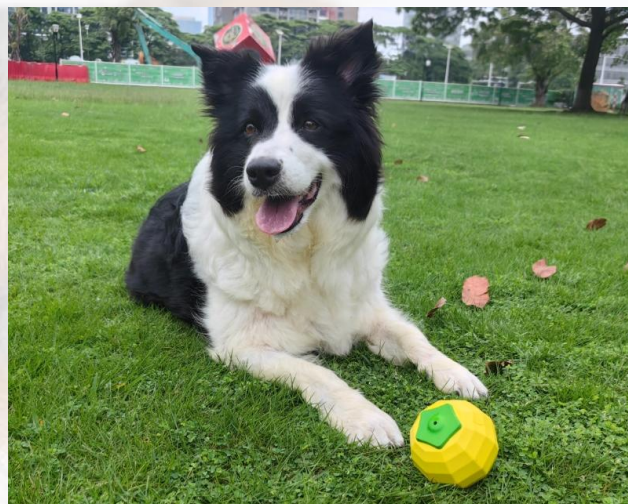

Our commitment to excellence sets us apart, offering a wide array of dog toys to meet every need. This colorful toy is a natural rubber dog toy designed in the delightful shape of a tomato, created to withstand the strongest chewers and provide endless entertainment.

### Tomato-Shaped Design:

The ultra strong rubber chew toy features a charming and realistic tomato shape, complete with vibrant colors that capture your dog's attention. The design is not only visually appealing but also makes it easy for your dog to grasp and carry, enhancing their playtime experience

### Safe and Strong Natural Rubber:

Crafted from high-quality, non-toxic natural rubber, the rubber chew toy is a safe and durable toy for your furry friend. Its sturdy construction ensures it can withstand tough chewing, making it suitable for dogs of all sizes and breeds.

### Promotes Dental Health:

As your dog chews on the ultra strong toy, the textured surface works to clean their teeth and massage their gums, promoting better oral health and reducing plaque buildup. Chewing on the toy also helps satisfy their natural urge to gnaw, alleviating boredom and preventing destructive chewing behaviors.