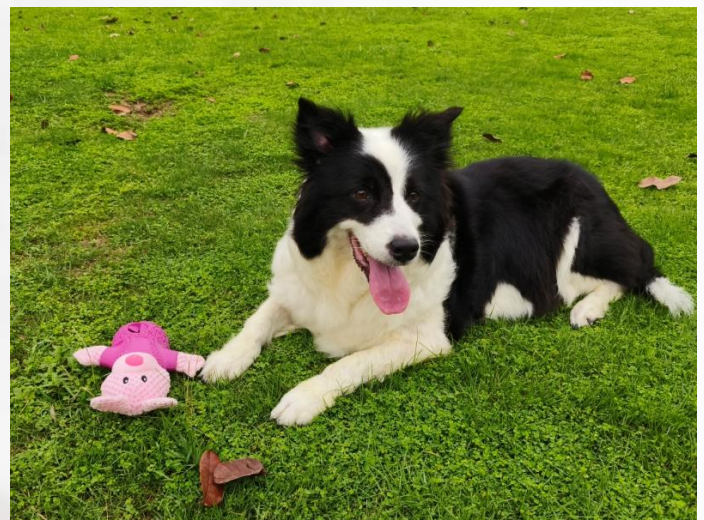

Please contact us to get more information if you are interested in this item.