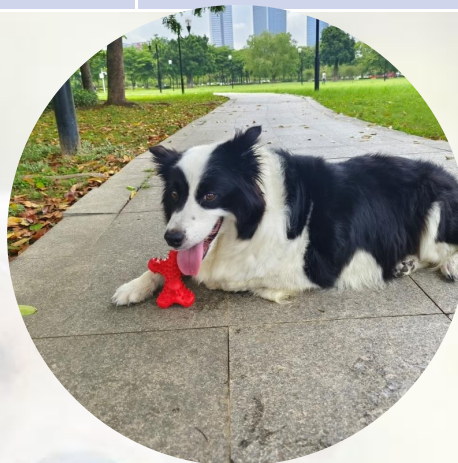

Realistic Bloodied Bone Shape:

The beef-flavored chew toy has a visually striking and lifelike design, resembling a bone with realistic blood splatter patterns. This unique appearance taps into your dog's natural instincts, adding an exciting element to their playtime.

Irresistible Beef Scent:

Infused with a mouthwatering beef scent, this dog toy becomes even more enticing to your furry companion. The delicious aroma captivates your dog's senses, making playtime all the more enjoyable.

Sturdy Raised Ends:

The toy features durable and raised ends on both sides of the bone shape, providing multiple gripping points for your dog. These protrusions allow your furry friend to hold and carry the toy comfortably during interactive play.

Versatile Play Options:

Thanks to its sturdy construction and raised ends, the chew toy offers various play options. Your dog can use it for tossing, fetching, or engaging in light tug-of-war games, keeping them entertained and engaged.

Robust and Durable Materials:

Crafted with high-quality and resilient materials, this toy is designed to withstand the rigors of vigorous chewing and gnawing. Its tough construction ensures long-lasting enjoyment and durability.

Bringing Joy To
The Pets World