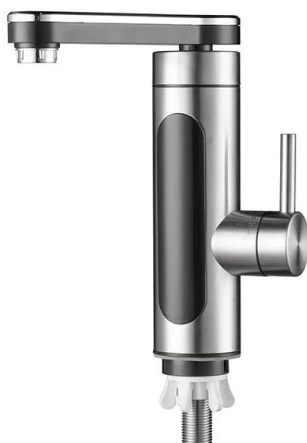

Hot And Cold Electric Faucet For Bathroom

Zhenpin electric appliance is a large-scale electric faucet manufacture and supplier in China, and also a hardware supplier. We have been specialized in electric faucet for many years. We have our own factory in China and have CE certificate. Our products have great price advantages and we can offer free samples. We look forward to cooperating with you.

Model: WM-DP-WY

Zhenpin electric appliance have a lot of advanced products, The products we supply are three seconds hot water, real-time temperature display, cold and hot dual-use, with stainless steel heating pipe, water and electricity isolation, reinforced nylon material liner, high temperature and high pressure resistance, corrosion resistance, and combustion prevention. Besides, we have many patents in China and a variety of appearances for you to choose from.

This product has a large screen display design, simple and atmospheric.

Type : Instant Electric Heater Faucet

Usage : Kitchen/Bathroom

Power (W) : 3300W

Certification : CE

Voltage (V) : 110V-250V

Style: Horizontal

Storage : Instant / Tankless

Control Mode : Intelligent Control

Installation : Wall Mounted & Deckmounted

Capacity : Instant / Tankless

Housing Material : ABS, Stainless steel

Display : LED

Feature : Electric Faucet

Number of Holes for Installation : Single Hole

Surface Finishing : Polishing wire drawing

Valve Core Material : Ceramic

Spray Type : None