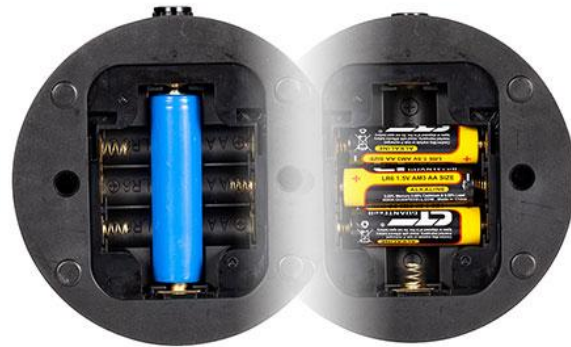

Self Contained Battery

AA(LR6)