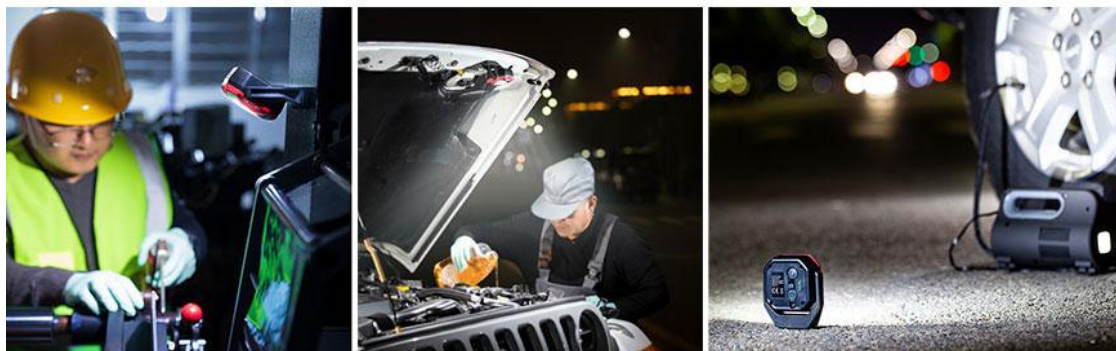

Carelite Job Site Spotlight Feature and Application