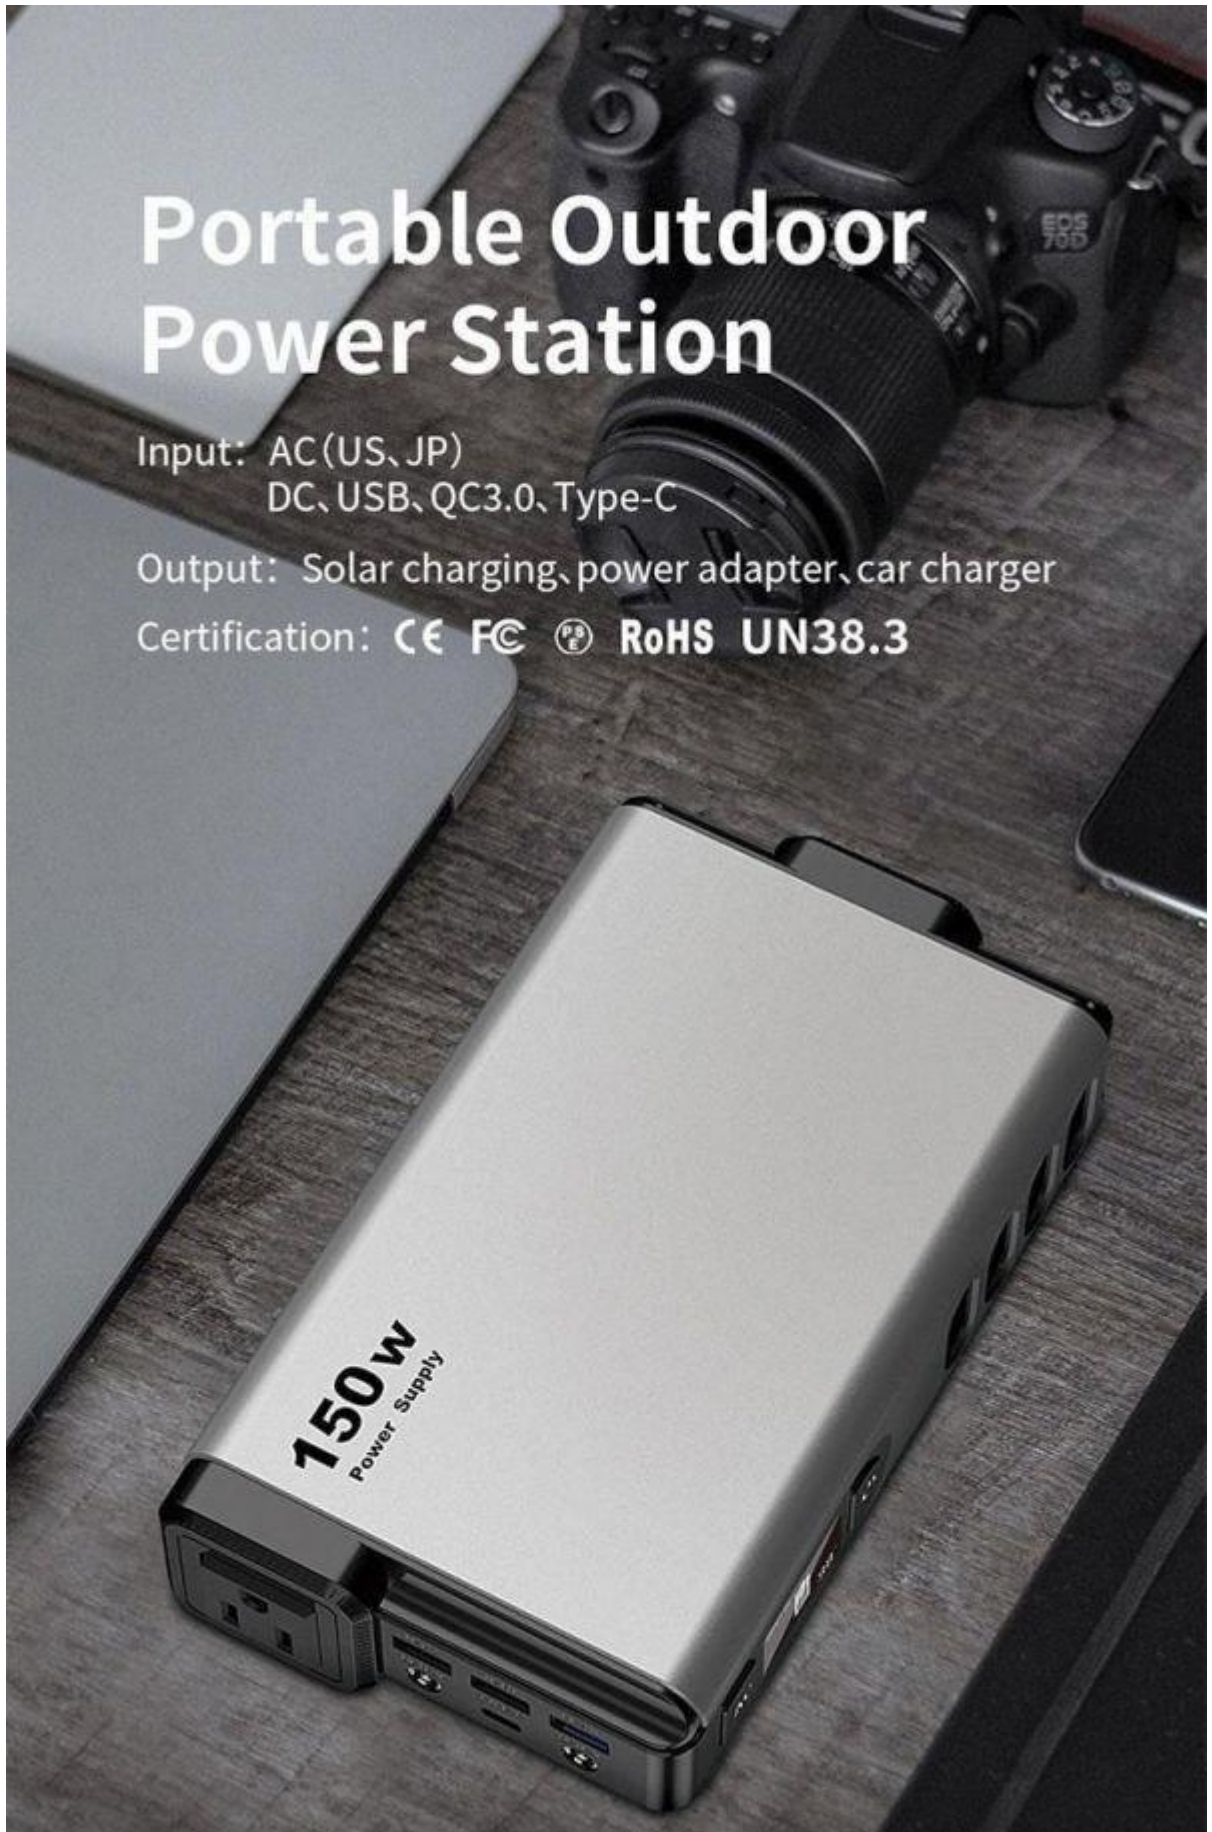

Portable Outdoor Power Station

Input: AC (US, JP)
DC, USB, QC3.0, Type-C

Output: Solar charging, power adapter, car charger

Certification: CE FC RoHS UN38.3