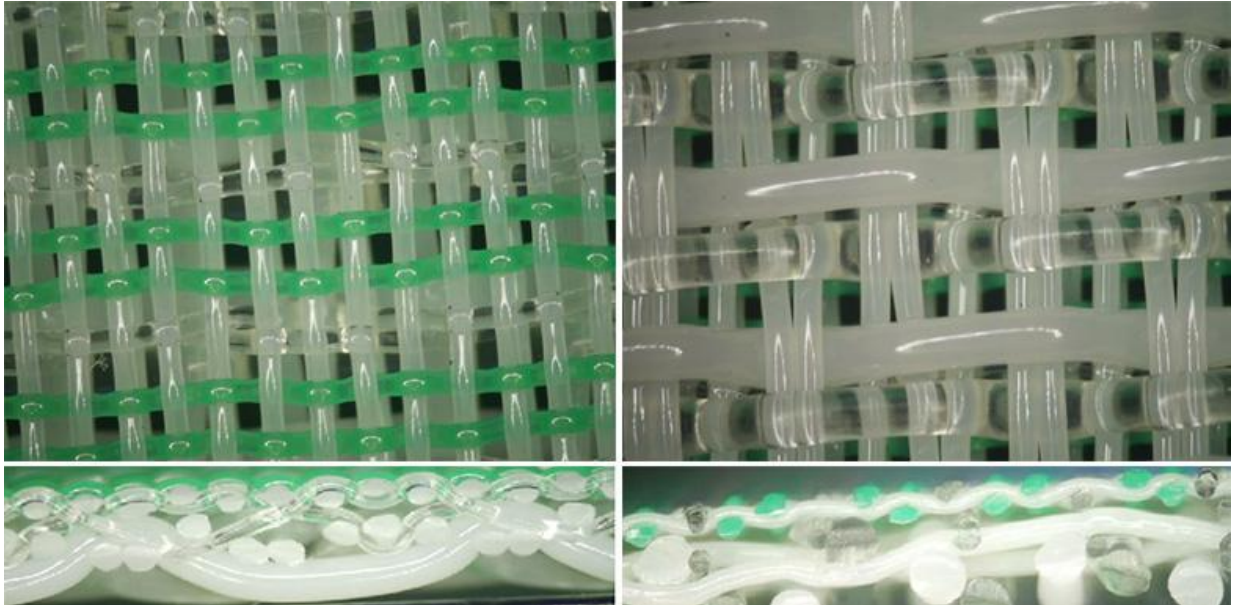

your long-term partner in China.

This SSB triple layer polyester forming mesh is made by high quality polyester & nylon that is triple SSB structure. It is widely used in Paper Industry. It is used for forming section of paper machine. The diameter of weft filament on the bottom is big and the filament is long-span. Its operation is stable. It is used for the middle wire and bottom wire of multi wire paper machine.

Product Parameter (Specification)

Model	Layer	Material
CXW3616-1SSB series	Triple SSB	Polyester&Nylon

Product Feature

There are SSB triple layers, 2.5 layers, 1.5 layers, single layer forming fabric used for forming section of paper machine. This SSB triple layer polyester forming mesh is triple SSB structure, and its seaming design keep the stable quality of paper forming.

Product Application

This SSB triple layer polyester forming mesh is suitable to produce fluting paper(60-170gsm) and used for middle wire and bottom wire for test liner.

Product Details

The main characteristics of FarEast SSB triple SSB triple layer polyester forming mesh machine are with good dewatering, good dimensional stability and long service life. Its characteristics and the best seaming structure promote the paper quality for paper mills. FarEast SSB forming fabric help many paper mills manufacture high quality paper and keep the stable quality.

D-fabric® has cutting-edge paper production and testing equipment that were imported from Germany, Sweden and Norway. All our paper-making fabrics are produced with the advanced production and testing equipment to ensure the best quality of paper-making fabric.