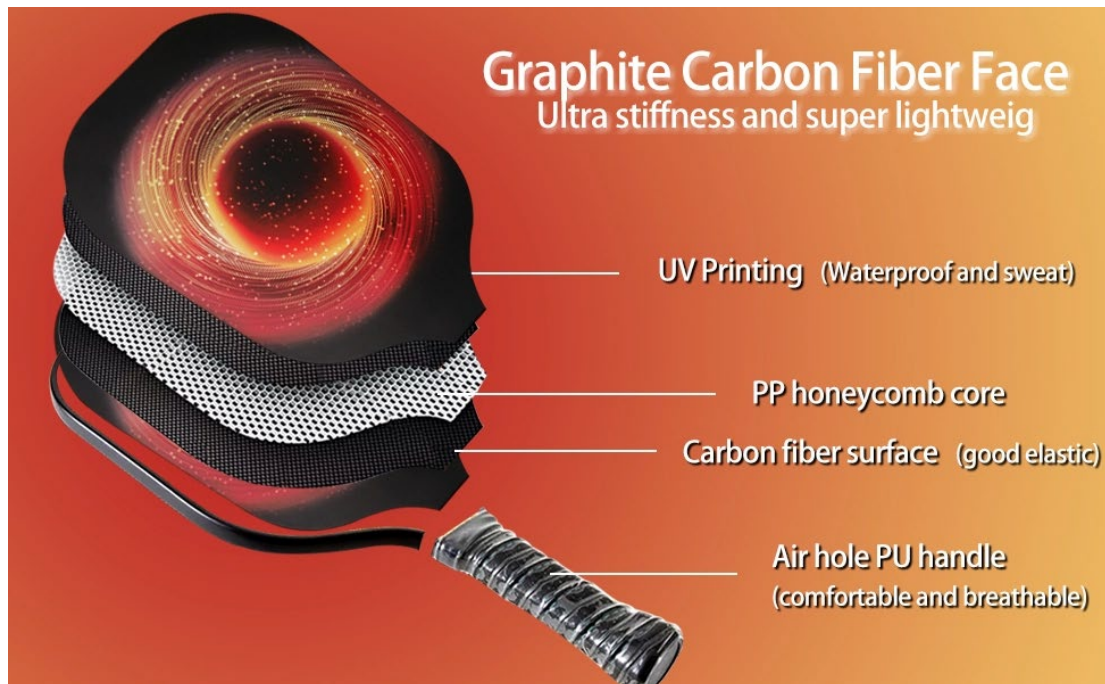

Graphite Pickleball Paddle Racket with Large Spot

Parameter (Specification)

Face Material:	carbon fiber or glass fiber
Honeycomb Core:	Polymer honeycomb
Printing Method:	UV Printing/Matte Paint/Granular Effect
Size:	16.53*7.91*0.59 inch or Customized
Color:	Your Design
Weight:	7.5-8.5OZ
Handle Grip:	1.5mm PU Leather Or Customized
Package:	Opp bag/Carton/Sling bag/Paddle Cover
MOQ:	100PCS
Production Capacity:	100000PCS/Month