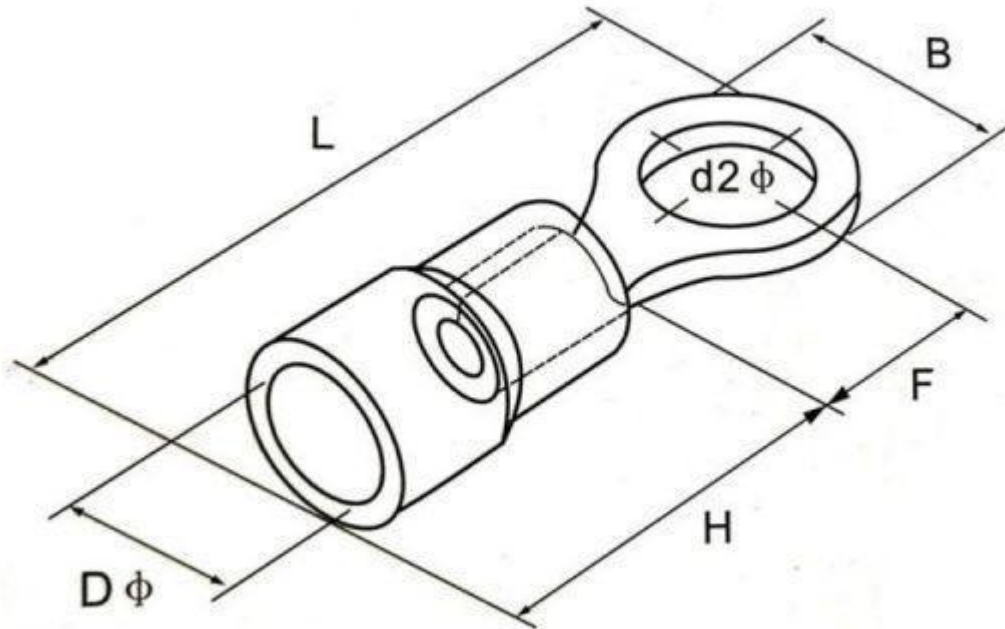

PVC insulation sleeve is securely fastened to butted seam barrel.

Insulation has flared entry for easier wire insertion.

Industry standard color-coding indicates wire range.

Rated to 600 volts maximum, building wire; 1000 volts maximum, 105° C.

### **PVC Insulated Ring Terminals for 22-16AWG Wire Parameter (Specification)**

ITEM NO.	Thickness	DIMENSIONS(mm)					PCS /PACK	COLOR	WIRE SPECIFICATION MAX CURRENT
		Bolt mouth diameter	B	L	Dφ	H			
RV1.25-3	0.8	3.2	5.7	17.8	4.3	10	1000	Red	0.5~1.5mm <sup>2</sup> 22-16 A.W.G
RV1.25-3.5	0.8	3.7	5.7	17.8					
RV1.25-4	0.8	4.3	6.6	20.1					
RV1.25-5	0.8	5.3	8	21.5					
RV1.25-6	0.8	6.5	11.6	23					
RV1.25-8	0.8	8.4	11.6	27.5					
RV1.25-10	0.8	10.4	13.6	31.6					
RV1.25-12	0.8	13	19.3	35					