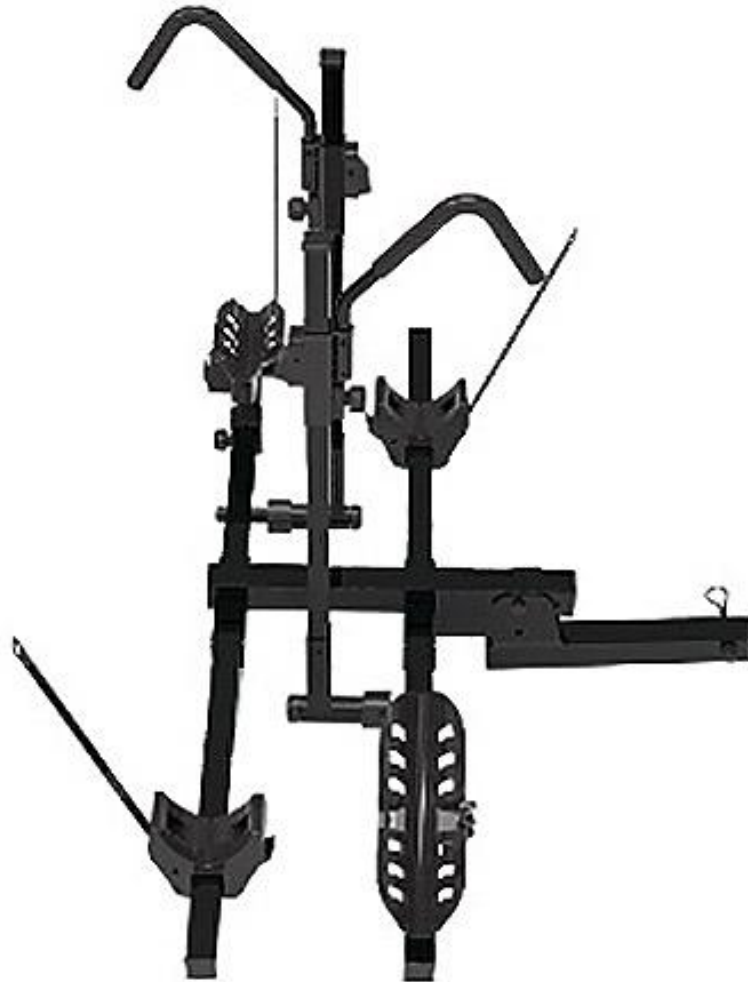

Universal Rear Car Bike Carrier

Eatripway® universal rear car bike carrier, Hitched Bike Rack, Free sample support from Eatripway® factory, best price and highest-quality to help you carrier your bikes in your bike trip and adventure. Welcome to reaching out will get my fast prompt and reply.

Model: BM-W03

Eatripway® **universal rear car bike carrier**, Hitched Bike Rack, Free sample support from Eatripway® factory Tilting Folding Bicycle Car Racks for Standard, Fat Tire and Electric Bike, 2-Bike 120 lbs Capacity, 2-inch Receiver heavy duty and durable material to move your bikes in bike trip or adventure easily. Install only need 5 minutes can be finish, life-time Warranty.

Product Name	universal rear car bike carrier
Material	Steel with Powder coating
Brand	Eatripway
function	foldable and tilting
Capacity	2 E-Bike
MOQ	100pcs
max loading	60kgs

Product Feature And Application

universal rear car bike carrier Securely attaching to the receiver hitch of your vehicle, offer unmatched versatility and ease of use: wide v-shaped tire trays effectively hold any tire, from skinny road tires up to monster 5" fat bike tires.