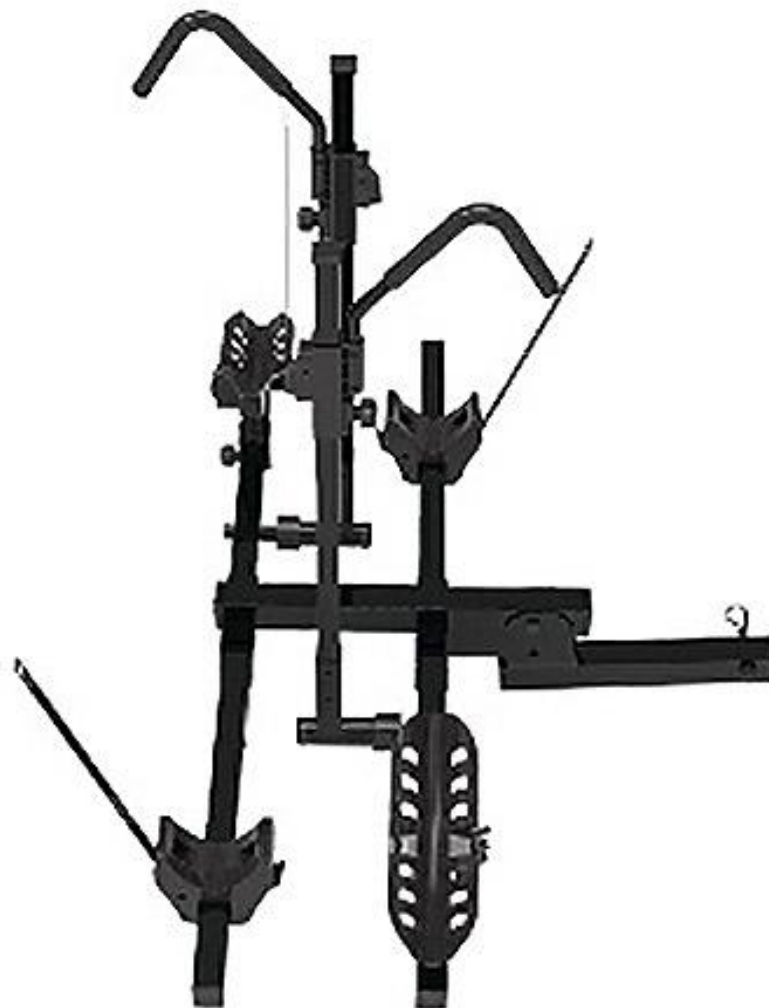

Tow Bar Rear Bike Carriers

Eatripway® Trunk Bicycle Carriers Rack Tow Bar Rear Bike Carriers made from China, 2 Bike Rack Bicycle Carrier Racks Hitch Mount Double Foldable Rack for Cars, Trucks, SUV's and minivans with a 2" Hitch Receiver Eatripway® have been specialised in car bike rack many years, focus on highest-quality, easiest-to-use ,competitive price bike racks and auto exterior accessories related products on the market.looking forward to win win cooperation with you.

Model: BM-W03

Eatripway® **Trunk Bicycle Carriers Rack** Tow Bar Rear Bike Carriers Car bike Rack fit for all car which have the trailer, Surface treated with powder coating to prevent your Anti-rust and anti-corrosion,material used A Rugged Full Featured Rack Heavy duty all steel construction bike rack will easily transport up to 3 bicycles. Features padded bike cradles with hook and loop straps to protect bike finish being Easy installation and removal Easy installation and removal, Rack lifetime warranty bike Rack lifetime warranty

Product Name	Trunk Bicycle Carriers Rack
Material	Steel with Powder coating
Brand	Eatripway
Function	foldable and tilting
Capacity	2 Bike
MOQ	100pcs
Max loading	60kgs

Product Feature And Application

Eatripway® **Trunk Bicycle Carriers Rack** Tow Bar Rear Bike Carriers hitched mounted bike rack Fully adjustable and protective tie-down cradles system safely secure a wide range of bikes with durable, UV resistant rubber cradle straps. Increased mast height improves ground clearance and adjustable and Individual tie-down cradles design in carry arms offers easy bike loading and carrying Not intended for tandem or recumbent bikes; carrying bikes with step-through frames requires the purchase of an adapter (sold separately) With the Eatripway® bike Carrier Hitch Rack, you can carry your lovely bikes everywhere that you want at the most reasonable price!