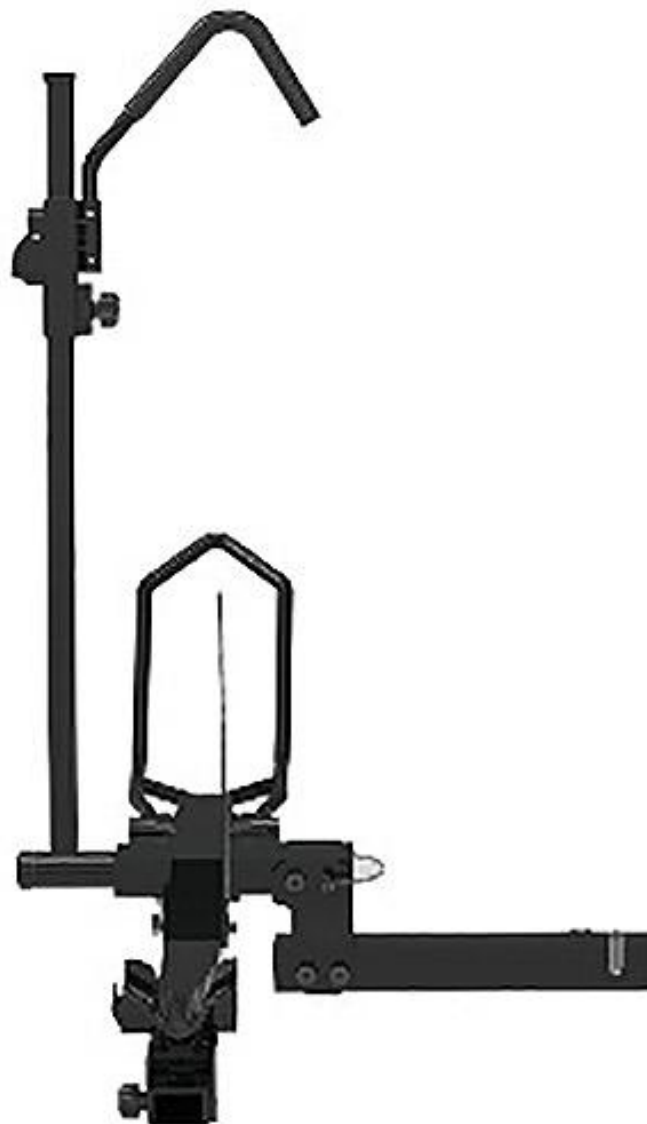

### Bike Rack For Car Hitch

Eatripway® factory supply bike rack for car hitch Bike Carrier Rack, Trucks, SUV's and minivans with a 2" Hitch Receiver In Stock, MADE FOR YOUR BIKE: This platform-style, hitch-mount bike rack supports most road and mountain bikes. Transport 1 or 2 bikes weighing up to 60 lbs SECURES YOUR BIKE: Keep your bike safe driving around town or across the country.

**Model: BM-W08-A-1**

Eatripway® Trunk B **bike rack for car hitch** Bike Carriers free samples Foldable Trunk Bike Carrier 3 Bike Carrier Rack For Car Car bike Rack fit for all car which have the trailer, Surface treated with powder coating to prevent your Anti-rust and anti-corrosion, material used high quality steel material, foldable and tilting carry your bike securely Whether you are traveling or on an adventure Easy installation and removal, bike Rack lifetime warranty.

Product Name	<a href="#">bike rack for car hitch</a>
Material	Steel with Powder coating
Brand	Eatripway
function	foldable and tilting
Capacity	2 Bike
MOQ	100pcs
max loading	60kgs