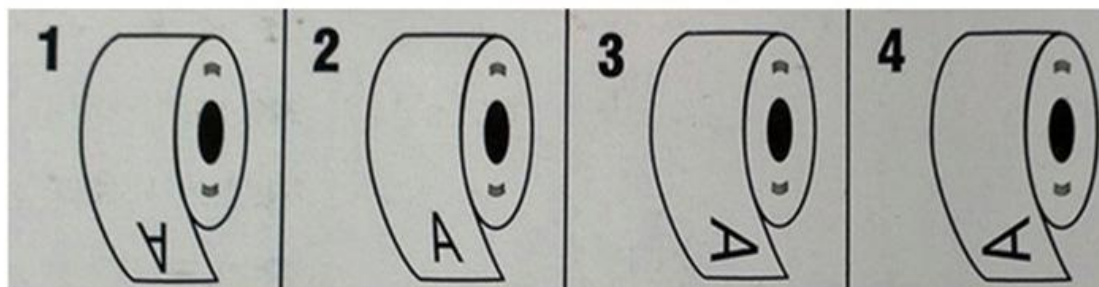

Heading Direction:

Factory:

Headquartered in China, Jiangsu, Suzhou, JingYiDa Printing Co., Ltd is a major producer of adhesive labels in every aspect.

With history traced back to 2011, JingYiDa has grown to 2 CN factories in China, with sales in 2017 more than 1 billion dollars in the world, JingYiDa has introduced 1 Heidelberg 11-Color of Flexo printing machine, 3 PS Rotary Machines, 4 quality inspection machines with 158 employees.