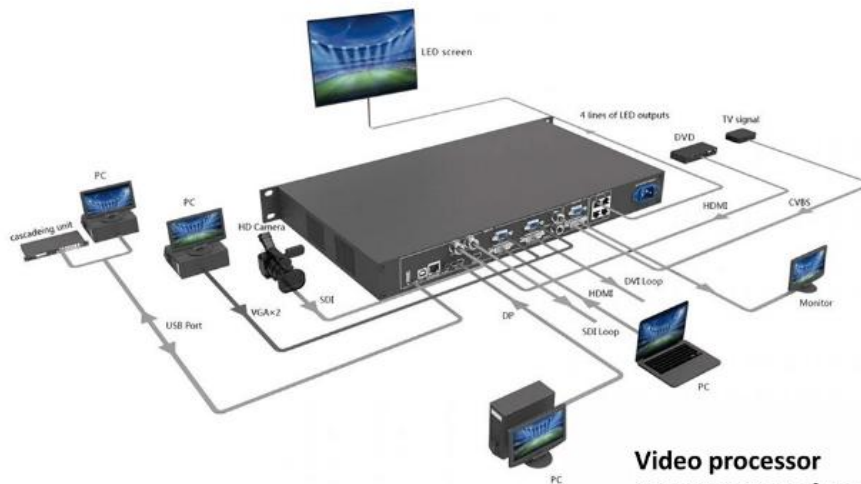

Multiple Control Method

LED logo sign is not only available to be controlled by an Android App. But computer software (recommended for settings only). Media file upload can be easily done by using Wi-Fi as well. Besides, Circle LED Display Screen comes with 4GB video storage capacity. supporting extra USB extending storage. LED logo sign is a good alternative to traditional acrylic LED Logo sign and lightbox.

Round LED display is perfect for creative design & solution, such as retail advertising, exhibitions, stage background, DJ booth, events, bars and etc.

Round LED display panel is tailored for lots of different shapes and sizes. Bescan LED accepts custom solution for Round led screen.

1. Creative LED Circle/Round Screen, Custom size.
2. Single Side/Double Side LED Round Screen for optional.
3. Outdoor and Indoor LED Round Screen for optional
4. Support wall mounted, ceiling mounted, etc
5. Can perfectly display Videos, Pictures, Animation, LOGO, Texts, Messages,etc
6. Support Front Maintenance and Back Maintenance (optional)
7. Support LAN/Wifi/3G/4G/USB Control (optional)
8. Application: Shopping mall, Hotel, Night Club, Bars, Stage Background, Event Show, etc

### More similar products

**Wide viewing angle**  
**Horizontal 140° / Vertical angle 160°**

**Video processor**  
Not necessary if you only connect PC  
to your LED screen .