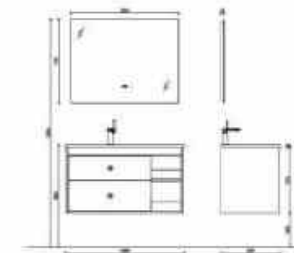

BC1127-1000L

16mm plywood;
2pcs drawers with right open storage spacers, color MFC079;
Natural rock board countertop & ceramic basin;
Smart mirror with touch control LED light;
Options: smart LED light mirror or regular simple mirror.