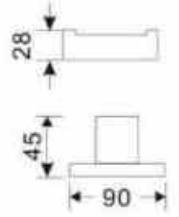

**OLS-P7205/W**

Stainless steel matte white/black coating paper holder

NEW

**OLS-P7206/W**

Stainless steel matte white/black coating hook

NEW

**OLS-P7207/W**

Stainless steel matte white/black coating toilet brush