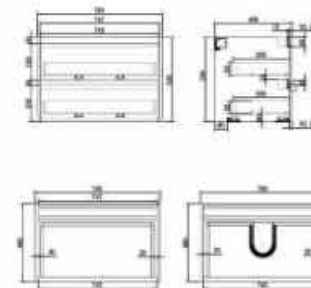

OLS-PTG702S-600/800

Aluminum material;
Two drawers with soft closing, apple blue color;
Ceramic basin with pop up drainer;
Mirror cabinet with two doors, inside with smart makeup mirror, space grey color.