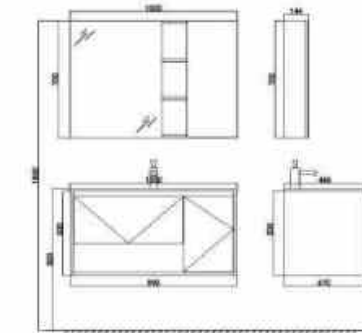

BC0903-1000

16mm chipboard;
Drawer & door panel with similar white rockboard texture, color MFC084, and bottom the open shelf storage;
White ceramic basin with popup drainer;
Mirror with one shelf, color MFC084.