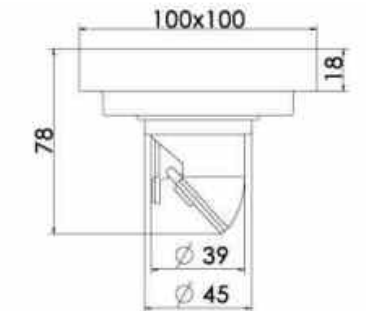

OLS-P634H

Brass chromed anti-odor floor drain, with magnetic water seal.