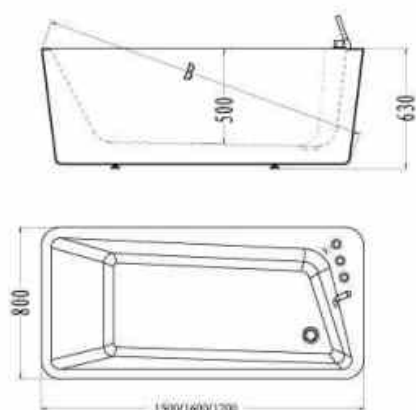

BT-NL609/A/B(R)

Free-standing bathtub.
With chromed finish cascade spout, hand shower, faucet and diverter.
Optional: tub color, hardware, air bubble. (cannot add light)

Technical parameter
Size: 1500/1600/1700x800x630mm
Material: Acrylic