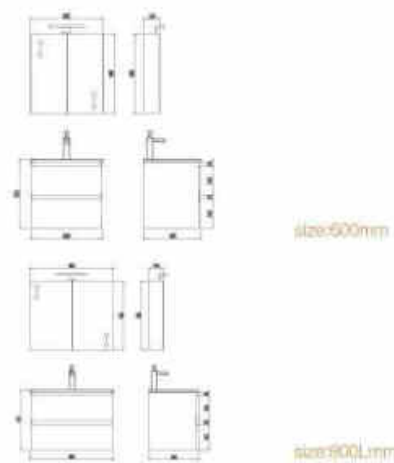

BC4023-600/800

16mm ply wood;
Body chipboard MFC061 & drawer front
MDF PU022, 2pcs drawers with black inside;
Ceramic basin with drainer;
Mirror type is optional.

BC4023-1000

16mm ply wood;
Body chipboard MFC061 & drawer front
MDF PU022, 2pcs drawers with black inside;
Ceramic basin with drainer;
Mirror type is optional.