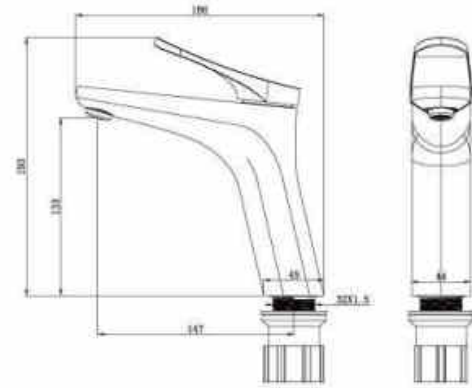

NEW

**OLS-K1318A**

Brass chromed wall mounted basin mixer;  
With high quality ceramic cartridge.

NEW

**OLS-K1107W**

Fashion matte white coating;  
Brass gravity die casted;  
Quality ceramic cartridge;  
With hot cold flex.