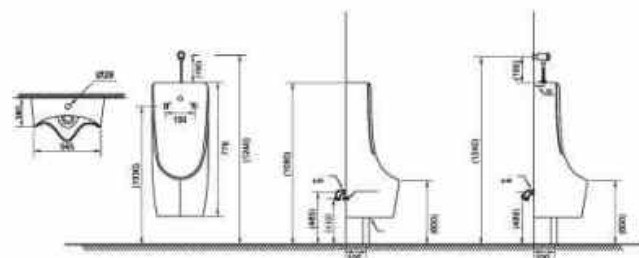

OLS-3015-S

Upward/backward water inlet
1280 °C burned easy- clean glaze
Wall hung, P trap / S trap
Without flush valve: P8104 / P8110 / P8017 (optional)

Technical parameter
Size: 345*380*775mm