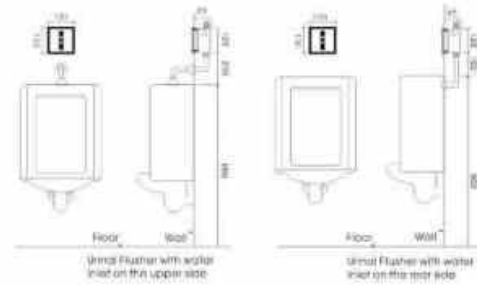

OLS-GP861AB

Brass chromed urinal flush sensor, AC/DC;
Stainless steel panel.