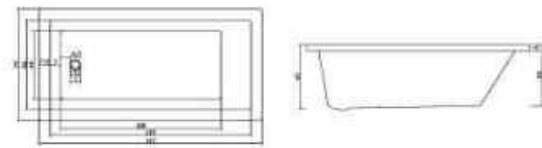

BT-1001

Built-in empty bathtub; Without drainer; Without pillow;

Technical parameter
Size: 1500/1700x800x450mm
Material: Acrylic