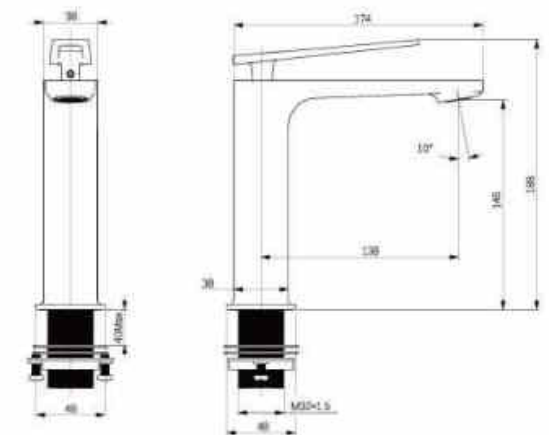

NEW

**OLS-K1318A**

Brass chromed wall mounted basin mixer;  
With high quality ceramic cartridge.

NEW

**OLS-K1107W**

Fashion matte white coating;  
Brass gravity die casted;  
Quality ceramic cartridge;  
With hot cold flex.