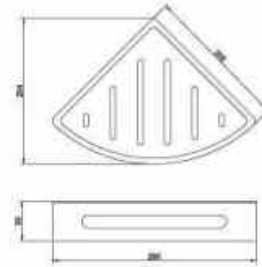

OLS-8038ST

Stainless steel gun grey triangle mesh basket