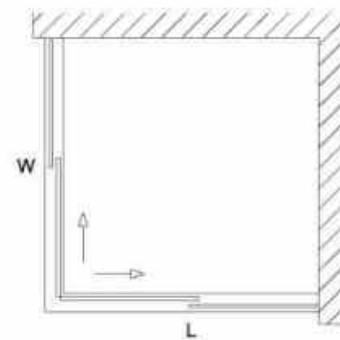

SR-1205

Aluminum profile with bright silver finish;
8mm clear toughened transparent glass;
Stainless steel door handles;
Standard Size: 900*900*1900mm
Size option: L:900-1000mm W:900-1000mm H:1800-2000mm

SR-1727

Aluminum profile with matte silver finish;
6mm clear toughened transparent glass;
Space saving design with PIVOT door handles;
Standard Size: 950*800*2000mm