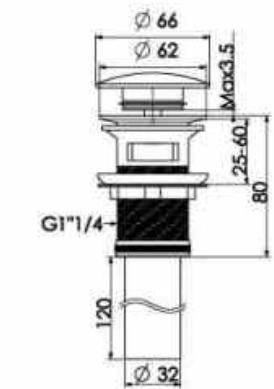

Brass gun grey pop up drainer.