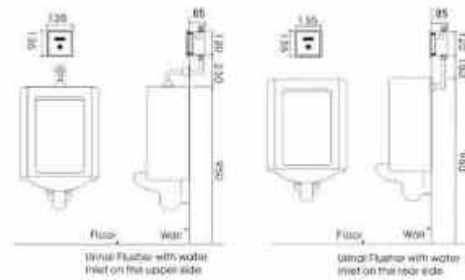

OLS-GP865AB

Brass chromed urinal flush sensor, AC/DC;
Stainless steel panel.