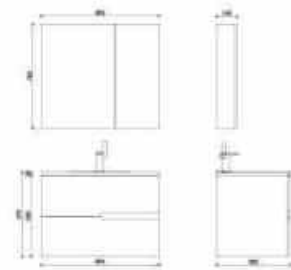

BC4034-600/700/800/900

16mm ply wood;
Main cabinet body MFC076 & front drawer PU030,
two drawers with golden stainless steel handle;
Artificial stone basin with drainer;
Mirror cabinet with two doors & no light, MFC076,
inside with removable shelf.