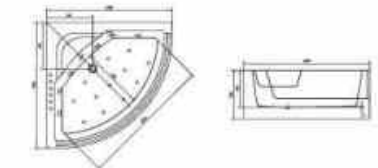

BT-WM3131

100% Acrylic massage bathtub;
Water pump + air pump + 4 pcs big jets + 10 pcs air jets;
ABS chromed diverter plus super thin start switch;
With faucet & outlet & shower head + aluminum handrail + drainer;
Without thermostatic heater, digital control board & light;
1pc acrylic pillow;
With premium quality steel frame.

Technical parameter
Size: 1500x1500x580mm
Material: Acrylic