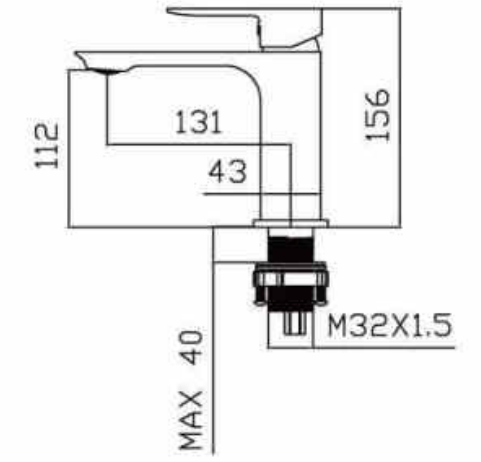

OLS-K1035W

Brass gravity die casted;
Quality ceramic cartridge;
With hot cold flex;
White coating body.