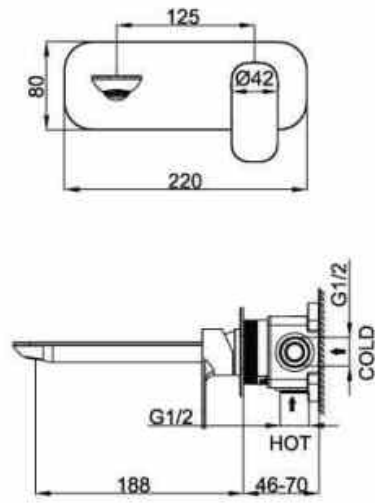

OLS-K1057

Brass chromed faucet made of 59 brass;
With hot cold flex and NEOPRL aerator;
With high quality ceramic cartridge.