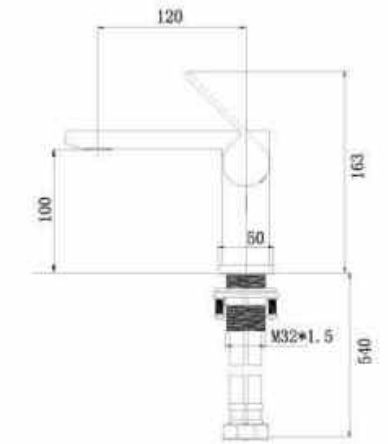

OLS-K1093

Brass chromed gravity die casted;
Quality ceramic cartridge;
With hot cold flex;
Side handle to adjust water flow & temperature.