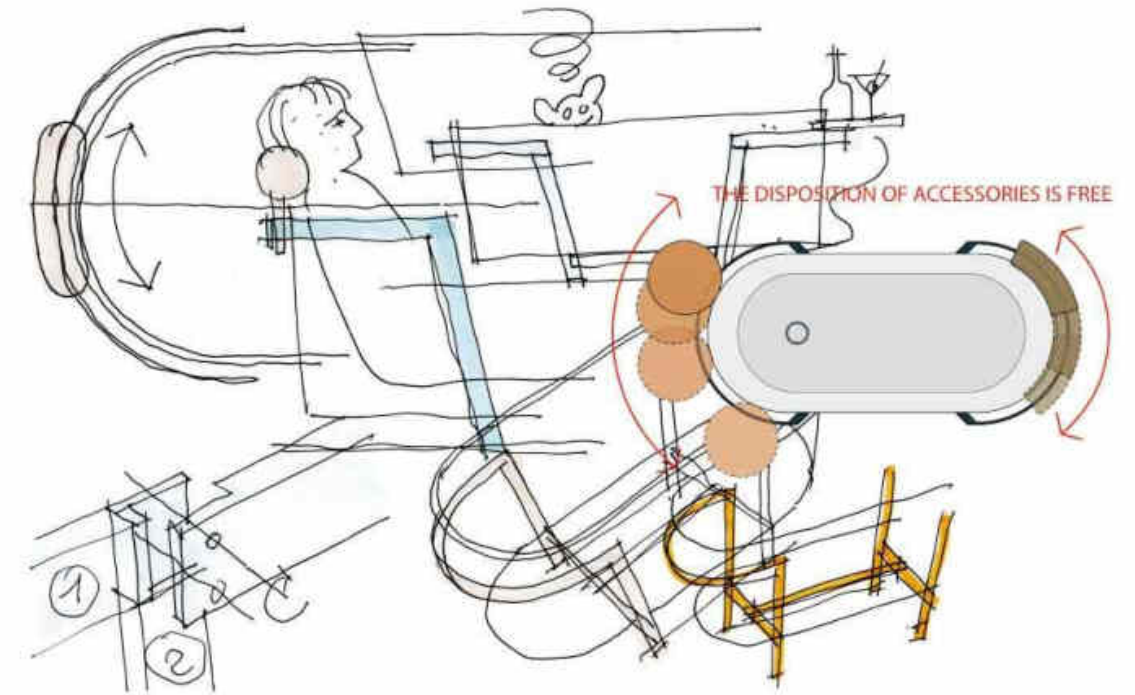

reddot award  
design concept 2016

This bathtub is different from free standing one, it is supported by a stainless steel holder, which provide you a sense of space and a sense of value. The metal can hold up towels, cups and other things also. And of course you can adjust the direction of bathing pillow, which is practical and artistic.