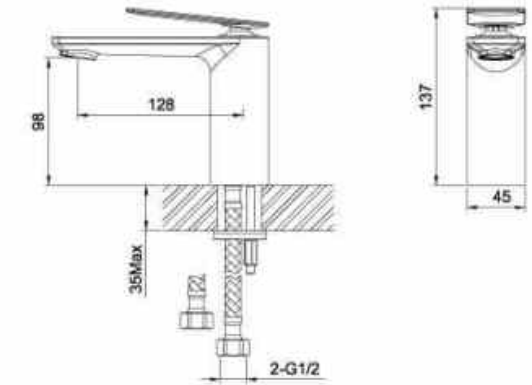

OLS-K1099

Faucet made of 59 brass;
With hot cold flex and NEOPRL aerator;
With high quality ceramic cartridge.