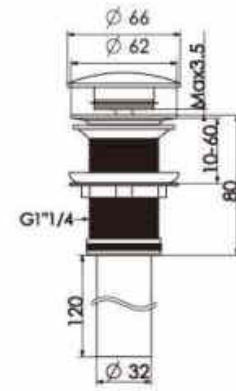

OLS-GP18

Brass chromed pop up drainer.