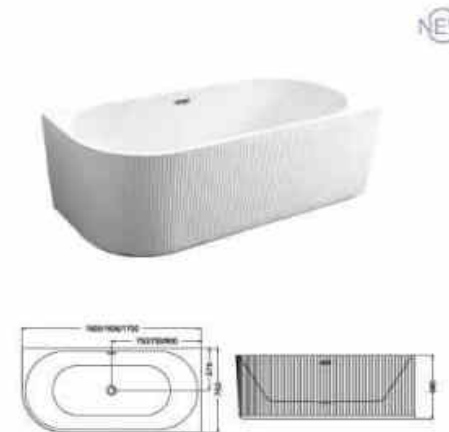

BT-WM423/A/B(R)

Acrylic bathtub with glossy surface finish;
White inside and white outside;
With pop up drainer and overflow;
Black is optional.

Technical parameter
Size: 1500/1600/1700x750/800/800x580mm
Material: Acrylic