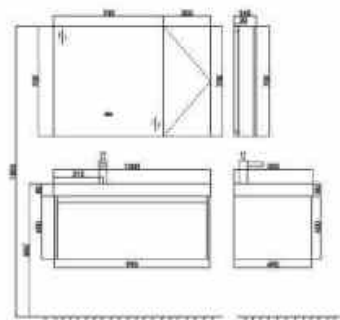

NEW

BC2060-1500

16mm ply wood;
Two big drawer box with melamine finish, color MFC089;
One-piece white aluminum stone basin with drainer;
Mirror with touch sensor light & anti-fog function;
Side cabinet with one door, melamine color MFC089.