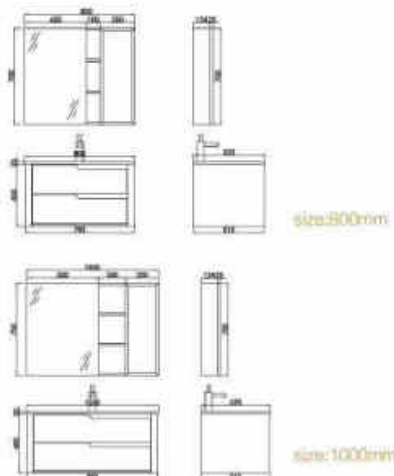

BC4061-800/1000

16mm plywood;
Arc shape design, two drawers with wood slider & PU matte painting, color PU038;
Aluminum stone basin, moonlight color, with drainer;
Gun grey aluminum frame with frey glass door, shelf with built-in LED light with sensor switch.