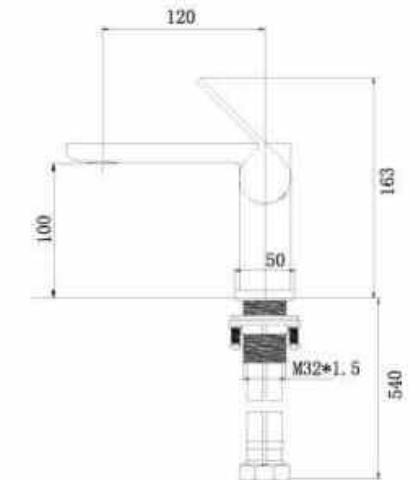

OLS-K1093G

Gold faucet made of 59 brass;
With hot cold flex and NEOPRL aerator;
With high quality ceramic cartridge.