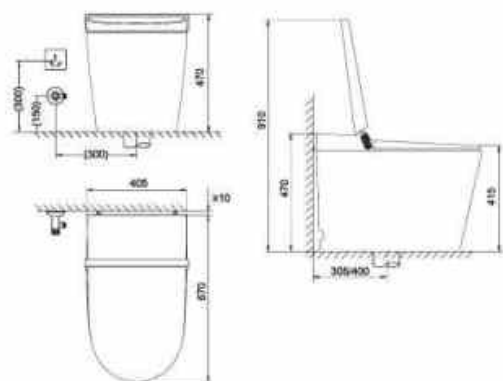

**Technical parameter**

Size: 670x405x470mm

Material: PP+ Ceramic

Hole distance: 305/400mm

Water Pressure: 0.2- 0.6MPa

Voltage/Frequency: 220V/50Hz

NEW