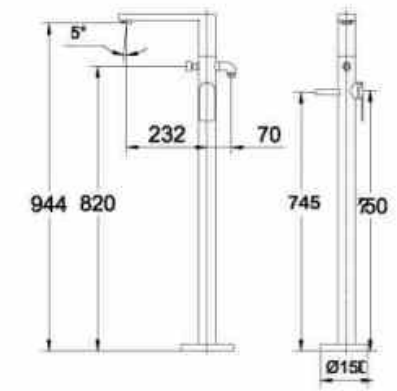

**OLS-K1111B**

Brass matte black coating gravity die casted;  
 Quality ceramic cartridge, zinc alloy handle;  
 With hot cold flex.

**OLS-K1601**

Brass chromed;  
 CERAM TEC cartridge;  
 NEOPERL aerator;  
 With installation kit.