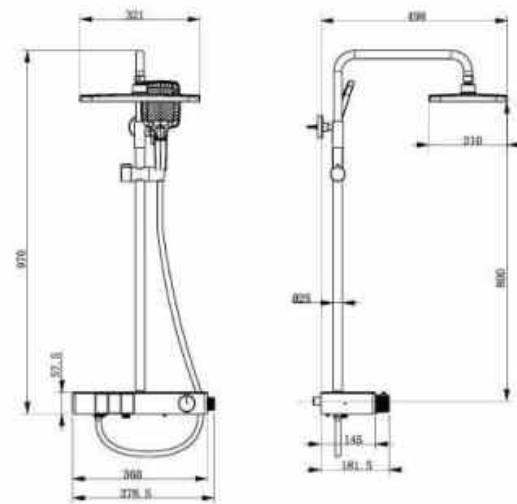

**OLS-7607HDB/HDS**

Thermostatic modern shower set;  
Silicone + air- injection descaling top and hand shower;  
Stainless steel stick extendable;  
3- function hand shower with the newest Piano keypad designed buttons;  
Anti- twisted flexible pipe;  
ABS bigger shampoo holder.  
Color: matte black/gun grey.