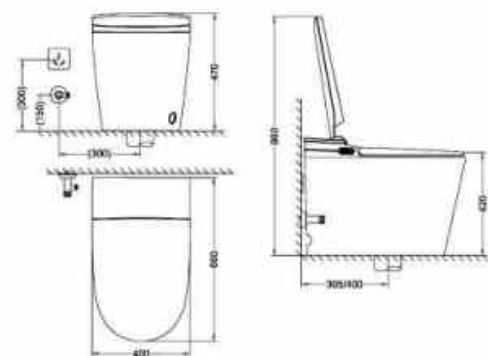

IT-520A / IT-520M

Streamlined fashion design, super fast warm dryer, flush w/o electricity, foot sensor open lid&seat cover, auto flush, leave flush, foot sensor flush, flush after close seat cover, prewetting ceramic surface.

Technical parameter
Size: 660x400x470mm
Material: PP+Ceramic
Hole distance: 305/400mm
Water Pressure: 0.2MPa- 0.6MPa
Voltage/Frequency: 220V/50Hz