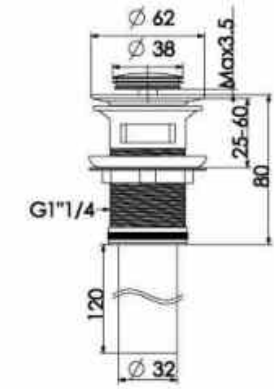

Brass chromed pop up drainer.