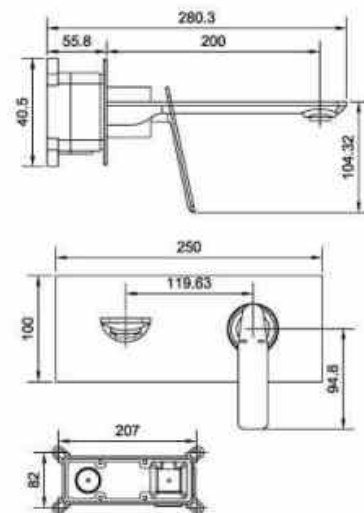

OLS-K1313

Brass chromed wall mounted basin mixer;
With high quality ceramic cartridge.

NEW

OLS-K1316A

Brass chromed wall mounted basin mixer;
With high quality ceramic cartridge.

OLS-K1313B

Matte black coating wall mounted basin mixer;
With high quality ceramic cartridge.

NEW

OLS-K1316AB

Brass matte black coating wall mounted basin mixer;
With high quality ceramic cartridge.