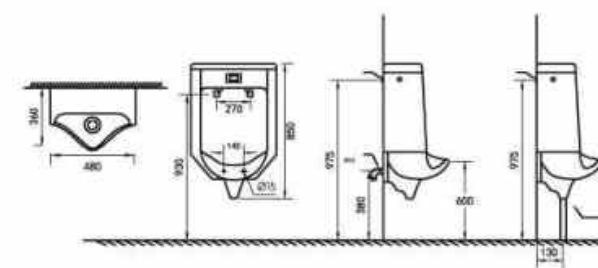

OLS-3012-S

Backward water inlet
1280 °C burned easy- clean glaze
Sensor auto flush, AC/DC
Wall hung, P trap / S trap

Technical parameter
Size: 480*360*880mm