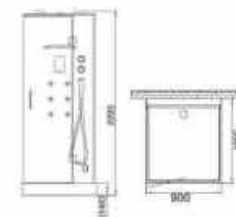

SR-86120(R) / 86120S(R)

White profile with white painted back glass;
Built-in inside control panel on back;
With top light, fan, FM, radio, ozone, steam;
With adjustable back massage jets, top shower, hand shower;
Pull-out door design.

Technical parameter
Size:900x1000x2200mm
Material: PMMA&ABS composite sheet, glass, aluminum alloy
With or without steam: SR- 86120 Without / SR- 86120S With
Voltage/frequency: 220V/50HZ
Rate power: SR- 86120 20W / SR- 86120S 3100W
Color: White