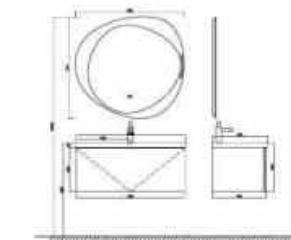

16mm ply wood;
One big drawer with PU matte lacquering, color PU038 and drawer inside with light;
New resin basin with sesame grain & drainer;
Aluminium alloy mirror with light, touch control sensor switch & anti-fog function.