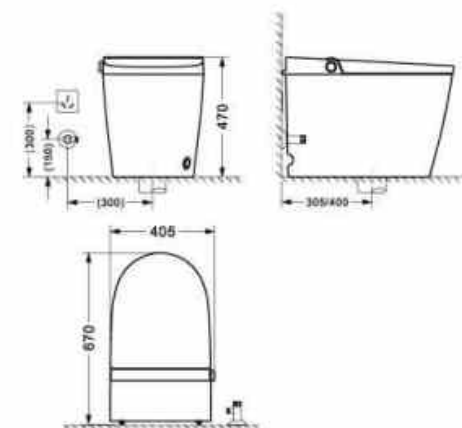

Technical parameter

Size: 670x410x470mm
Material: PP+Ceramic
Hole distance: 305/400mm
Water Pressure: 0.2MPa- 0.6MPa
Voltage/Frequency: 220V/50Hz