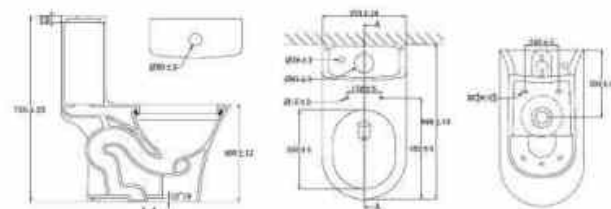

OLS-928T

1- piece rimless, easy- clean glaze
PP seat cover soft closing
R&T flushing mechanism
Siphonic flush, 4/6L per flush
S- trap 300/400mm

Technical parameter
Size: 690*375*755mm