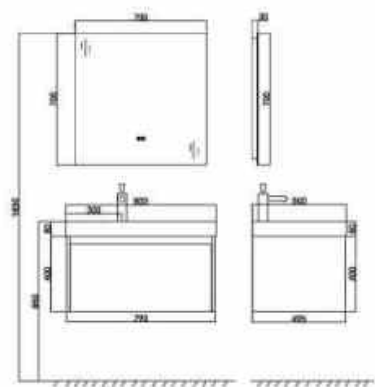

NEW

BC2060-800L

16mm ply wood;  
 One big drawer box with melamine finish, color MFC089;  
 One-piece white aluminum stone basin with drainer;  
 Mirror with touch sensor light & anti-fog function.

NEW

**BC2060-1000L/1200L**