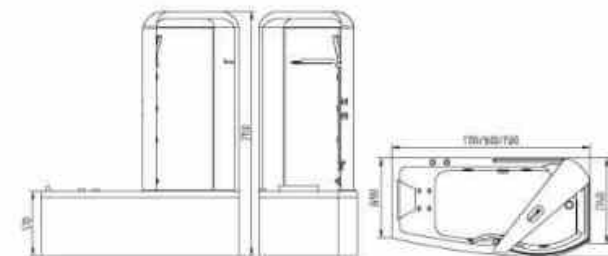

Technical parameter
Size: (1700/1600/1500)x850x2150mm
Material: PMMA&ABS composite sheet, glass, aluminum alloy
With or without steam: Without
Voltage/frequency: 220V/50HZ
Rate power: 750W
Optional: Thermostatic heater