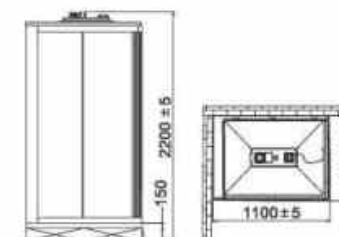

white black