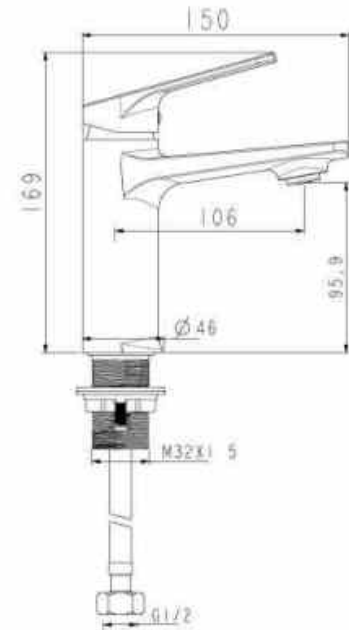

NEW

OLS-K1032S

Brass gun grey gravity die casted;
Quality ceramic cartridge;
With hot cold flex.