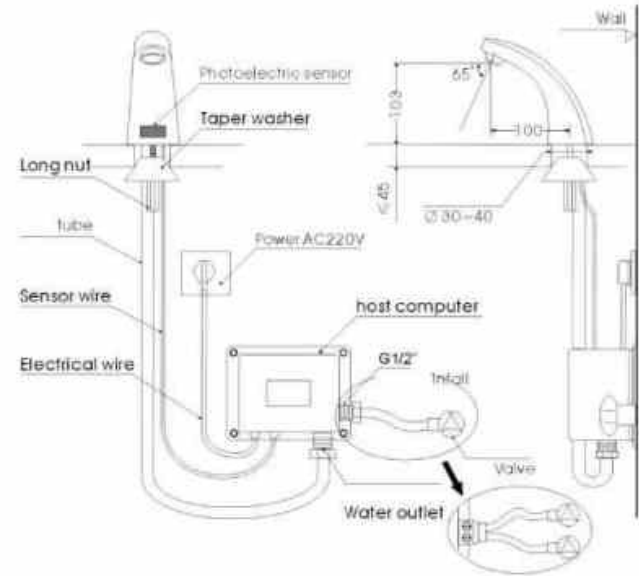

OLS-GP801AB

Brass chromed sensor faucet, AC(220V);
Optional: DC or AC/DC.