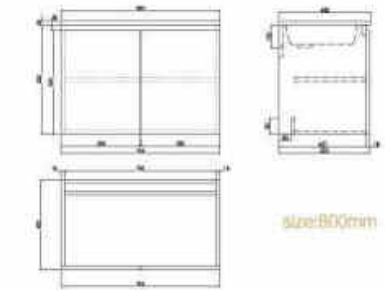

16mm chipboard;  
 Edge banding MFC030;  
 2pcs doors with alu handle, with adjustable shelf;  
 Ceramic basin with drainer popup;  
 Mirror with shelf MCF030.

size:600mm

size:700mm

size:800mm

size:900mm

size:1000mm