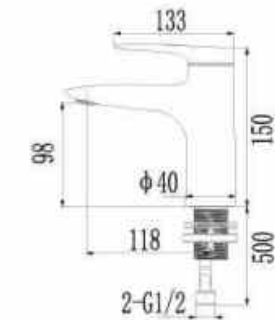

OLS-K1055

Gun grey faucet made of 59 brass;
With hot cold flex and NEOPRL aerator;
High quality ceramic cartridge.