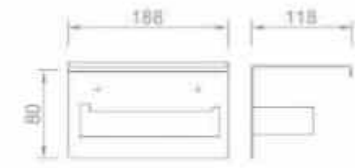

NEW

OLS-P7206/W

Stainless steel matte white/black coating hook