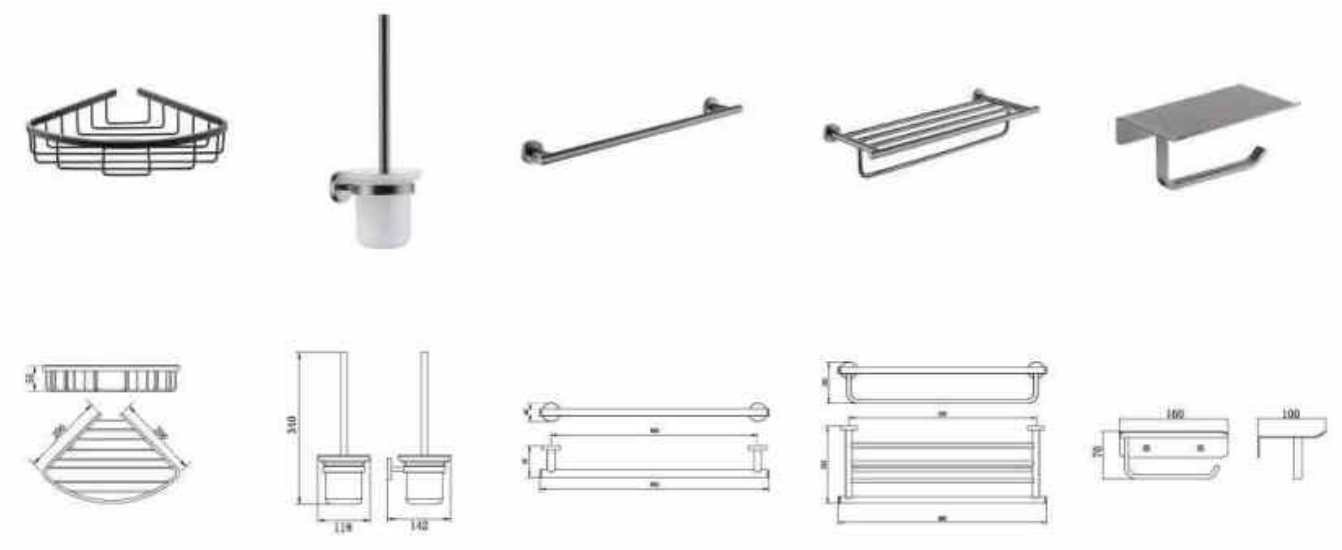

OLS-P6900SSET

Gun grey 304 stainless steel bathroom accessories, including bath towel rack, triangle mesh basket, paper holder, toilet brush and single towel rack