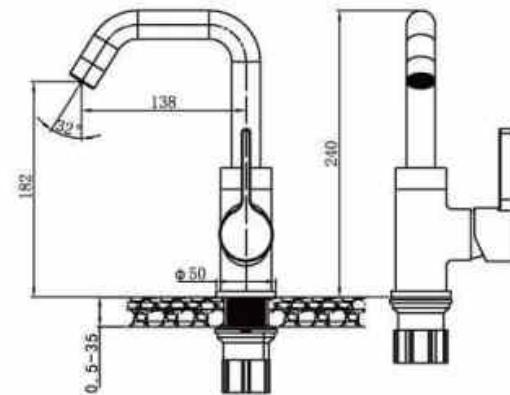

NEW

**OLS-K1109B**

Fashion matte black coating;  
Brass gravity die casted;  
Quality ceramic cartridge;  
With hot cold flex;  
Rotatable water spout.

**OLS-CF002B**

Matte black coating pull-out kitchen sink faucet;  
With rotatable 2-function water outlet;  
With hot cold flex, quality ceramic cartridge and tap bubbler.