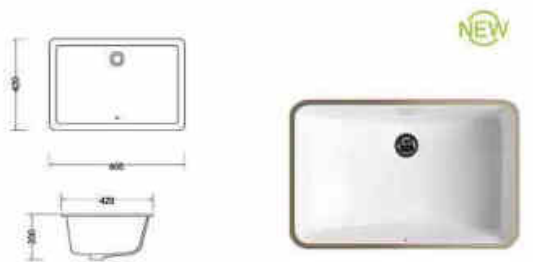

OLS-5052

1280 °C burned easy- clean glaze
Without pop- up drainer/faucet

Technical parameter
Size: 605*420*200mm