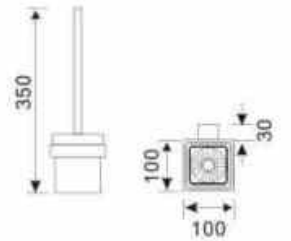

**OLS-P7205/W**

Stainless steel matte white/black coating paper holder

NEW

**OLS-P7206/W**

Stainless steel matte white/black coating hook

NEW

**OLS-P7207/W**

Stainless steel matte white/black coating toilet brush