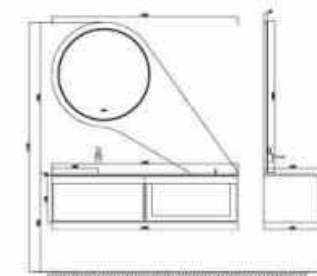

16mm ply wood;
Retro red with modern extremely narrow frame hidden handle & tawny glass drawer panel with LED light inside, soft PU matte painting, color PU039;
One-piece aluminum stone basin & round basin with oval sinking design with drainer;
Mirror with light & ambient backlight, touch control sensor switch & anti-fog function.

BC9018-1000L