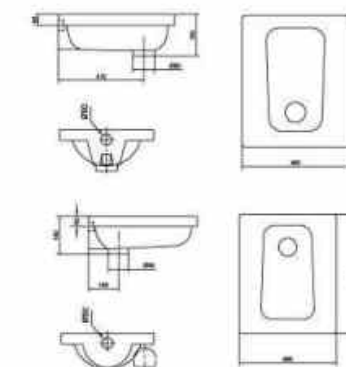

OLS-2016Q/H

Self- clean glaze
Frontward flush / Backward flush
Without anti- odor water sealing

Technical parameter
Size: 580*460*190mm