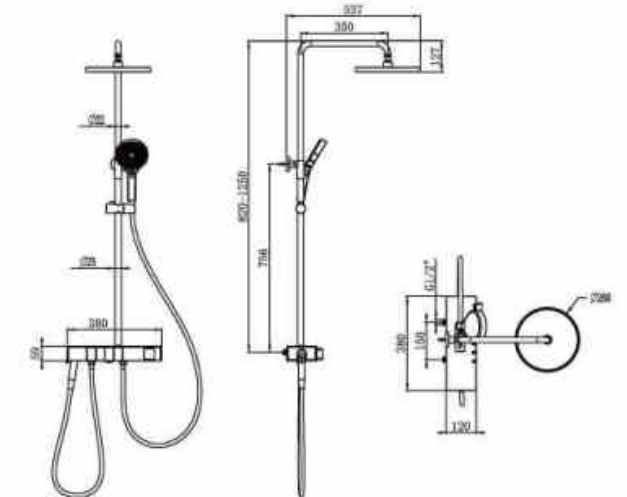

OLS-7609/B/S

Stainless steel stick extendable;
Silicone+air- injection descaling top and hand shower;
Brass mixer with strong spray gun;
3- function hand shower, anti- twisted flexible pipe;
ABS bigger shampoo holder;
Temperature and shower time can be displayed;
Color: chromed/matte black/gun grey.