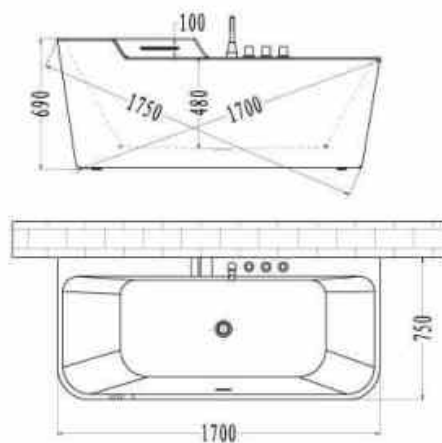

BT-NL610B

Acrylic bathtub.
With chromed finish cascade spout, hand shower, faucet and diverter.
Optional: tub color, hardware, air bubble.

Technical parameter
Size: 1700x750x690mm
Material: Acrylic