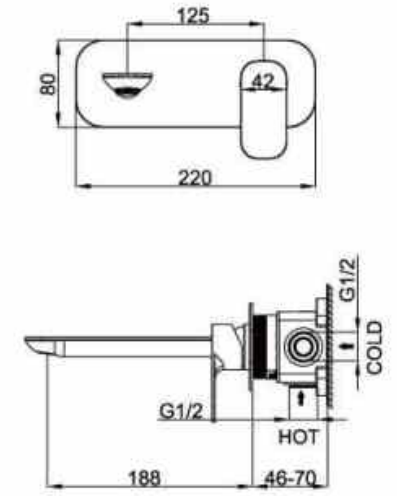

OLS-K1316A

Brass chromed wall mounted basin mixer;
With high quality ceramic cartridge.

OLS-K1313B

Matte black coating wall mounted basin mixer;
With high quality ceramic cartridge.