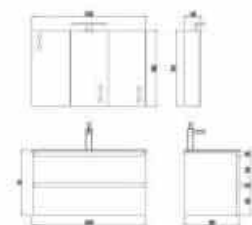

BC4023-1000

16mm ply wood;
Body chipboard MFC061 & drawer front
MDF PU022, 2pcs drawers with black inside;
Ceramic basin with drainer;
Mirror type is optional.