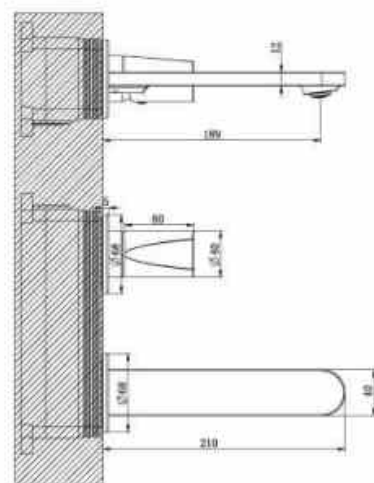

OLS-K1319A

Brass chromed wall mounted basin mixer;
High quality ceramic cartridge;
Imported bubble aerator, dense and soft water flow.

NEW