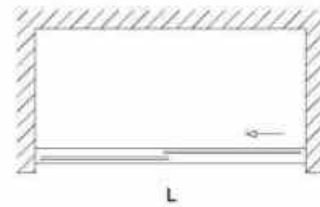

SR-1201

Aluminum profile with bright silver finish;
8mm clear toughened transparent glass;
Stainless steel door handle;
Standard Size: 1200*1900mm
Size option: L:1200-1600mm H:1800-2000mm

SR-1722

Aluminum profile with matte finish;
6mm clear toughened transparent glass;
Space saving design with PIVOT door handles;
Standard Size: 900*900*1950mm
Size: 900*900*1950mm