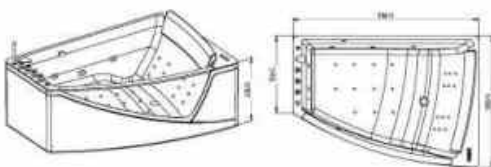

BT-65109B(R)

Touch control panel plus brass chromed massage pressure regulator; With thermostatic heater, bluetooth speaker -water proof, faucet and CASCADE spout.

Technical parameter
Size: 1700x1200x630mm
Material: Acrylic
Massage system: Water massage+Air massage
Voltage: 110V/220V
Power: 3.1KW