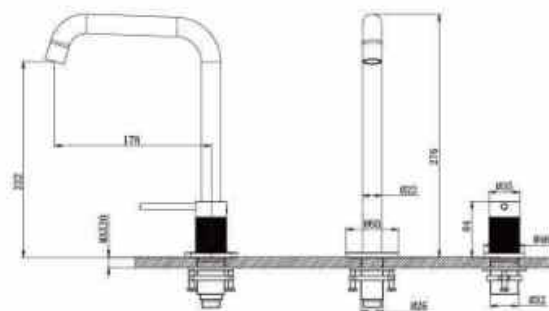

OLS-K1117S

Gun grey coating faucet made of 59 brass;
With high quality ceramic cartridge;
With hot cold flex and NEOPRL aerator.