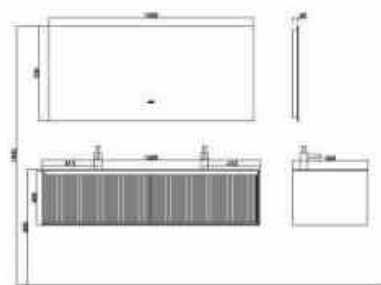

BC1135-1600

16mm ply wood;
Main cabinet PU matte lacquering PU034 color;
Push- open drawers with wave design & auto- open lights on sliders;
Matt white aluminum stone double basin with hidden drainer;
Smart anti- fog light mirror with touch on/off.