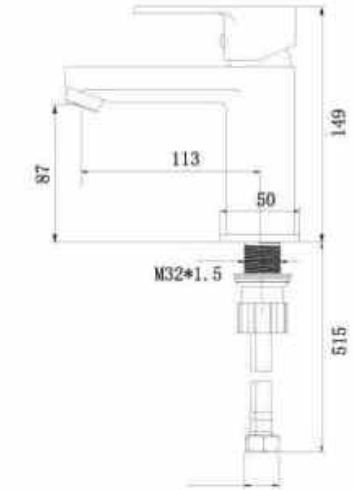

NEW

**OLS-K1318A**

Brass chromed wall mounted basin mixer;  
With high quality ceramic cartridge.

NEW

**OLS-K1107W**

Fashion matte white coating;  
Brass gravity die casted;  
Quality ceramic cartridge;  
With hot cold flex.