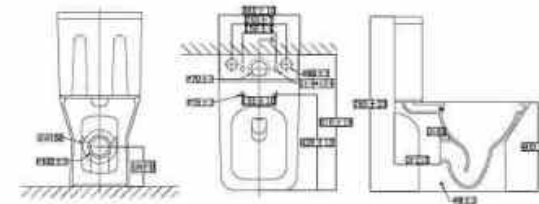

OLS-WM9905

2- piece rimless, easy- clean glaze
UF thin seat cover soft closing
GEBERIT flushing mechanism
Washdown, 3/4.5L per flush
S- trap 220mm; P- trap 180mm

Technical parameter
Size: 610*365*785mm