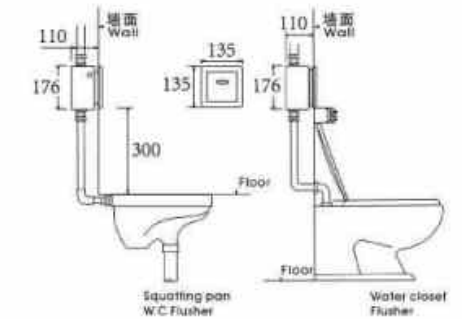

OLS-GP872AB

Brass chromed urinal flush sensor, AC/DC;
Stainless steel panel.