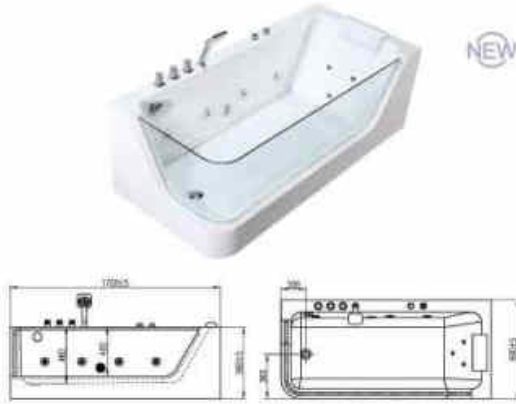

BT-62125B(R)

100% Acrylic massage bathtub;
Water pump + 4 pcs big jets + 3 pcs small jets;
ABS chromed diverter plus brass start switch;
With faucet & outlet & shower head + drainer;
Without thermostatic heater, digital control board & light;
1pc pillow;
With premium quality steel frame.

Technical parameter
Size: 1500/1700x750/800x580mm
Material: Acrylic