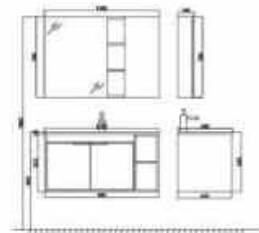

BC2051-1000

16mm ply wood;
Cabinet body with edge banding MFC082;
Two doors with gun grey color metal handle & door front panel with edge banding MFC083, right side with open shelf;
Resin basin with pop- up drainer, the basin color likes the moonlight;
Two mirror doors with half- open shelf;
Mirror body with edge banding MFC082 & mirror front panel with edge banding MFC083.