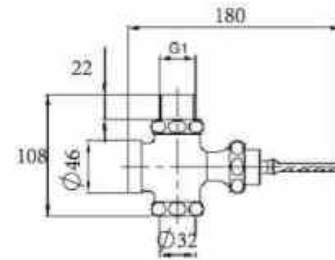

**OLS-P8111**

Brass chromed toilet flush valve;  
With time-stand by.

**OLS-P8102-1**

Brass chromed toilet flush valve;  
With time-stand by.

**OLS-P8104**

Brass chromed toilet flush valve;  
With time-stand by.