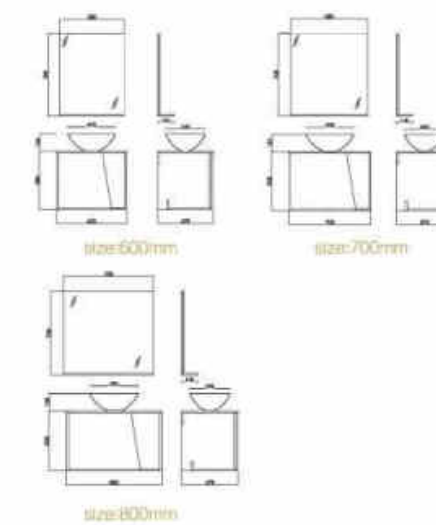

BC0906-600/700/800

16mm chipboard;
Body MFC030 edge banding finish & front one door
PU007 white matte painting;
Wood countertop & ceramic basin with drainer;
Simple mirror without light.