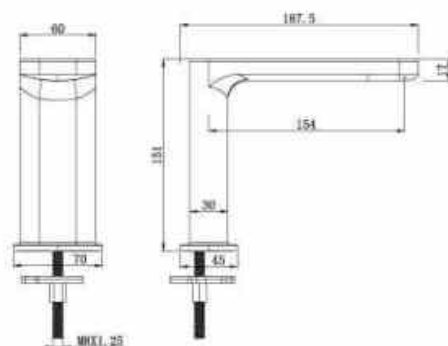

OLS-K1113Z

Customized gun grey coating smart basin mixer;
Sensitive gesture or touch control;
Temperature displayed and flexible to be adjusted;
Safe anti- scald surface.