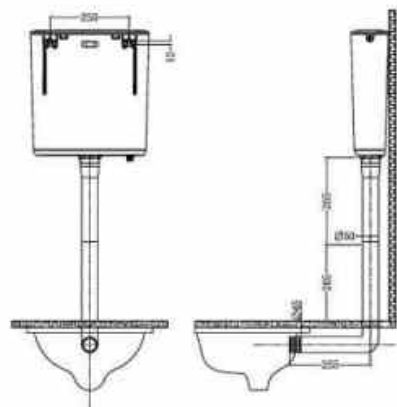

Technical parameter  
Size: 390\*116\*360mm

**OLS-GP2008**

Water-saving flushing tank for squatting pan  
ABS

Technical parameter  
Size: 397\*120\*376mm

**OLS-GP30037/B**

Water-saving flushing tank for squatting pan  
ABS