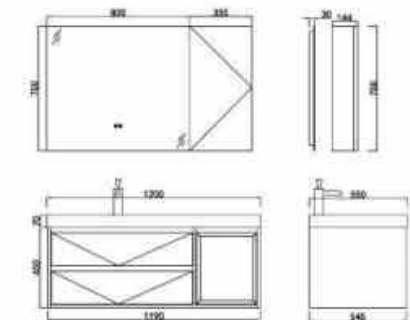

BC2061-1200L

16mm plywood;
Two drawers & one door storage box with wood color;
Aluminum stone basin, with drainer;
Mirror with LED light plus wood shelf box.