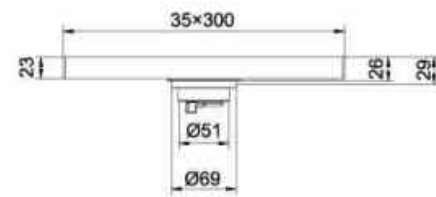

Brass gun grey lengthened floor drain.

OLS-GP17S