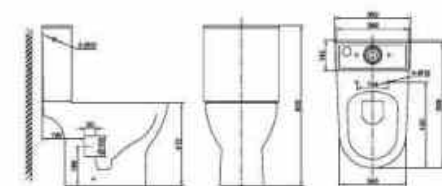

OLS-WMH9951

2- piece, easy- clean glaze
PP seat cover soft closing
Washdown, 4/6L per flush
P- trap 180mm
S- trap 220mm

Technical parameter
Size: 610*370*800mm