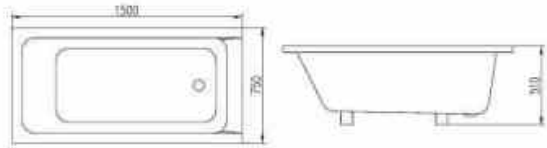

BT-61107

Built-in empty bathtub;
With anti-slip bottom; With drainer.

Technical parameter
Size: 1500x750x510mm
Material: Acrylic