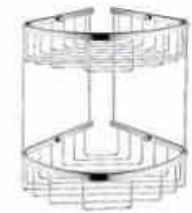

Stainless steel chromed triangle mesh basket

OLS-8021S