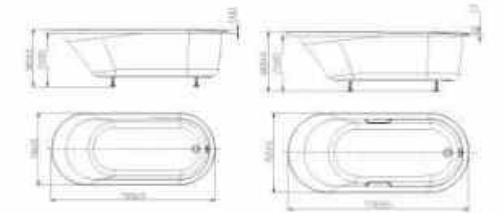

**BT-66108B**

Built-in empty bathtub, with drainer, pillow, handle bar.

Technical parameter  
 Size: 1700x750x540mm  
 Material: Acrylic

**BT-61107**

Built-in empty bathtub;  
With anti-slip bottom; With drainer.