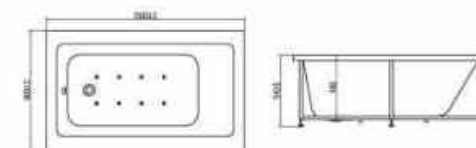

BT-66106/A/B/C/D/E/F/G

Built-in empty bathtub;
With plastic waste drainer;
1pc pillow.

Technical parameter
Size: 1500/1600/1800/1820/1670/1510x900x540mm
Material: Acrylic