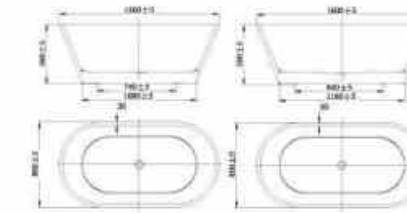

**BT-6085/A/B(R)**

Empty bathtub with drainer, faucet, shower, spout.

Technical parameter  
 Size: 1500/1600/1700x750x570mm  
 Material: Acrylic

**BT-61137/A**

Empty bathtub.

Technical parameter  
 Size: 1500/1600x800x560mm  
 Material: Acrylic