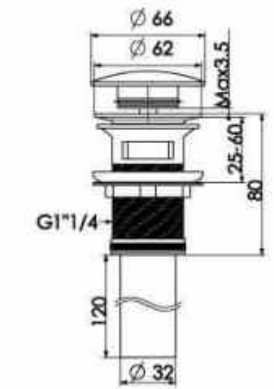

Brass chromed pop up drainer.

OLS-P638TS