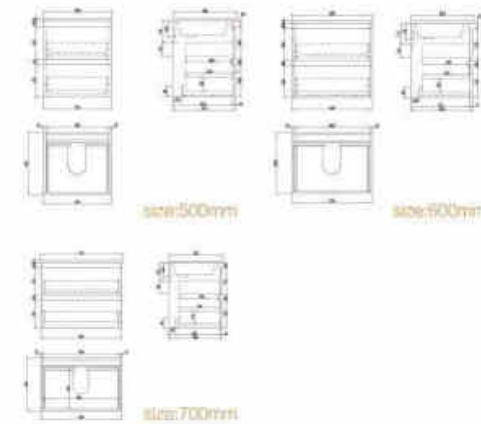

BC0613-500/600/700

16mm chipboard;
Edge banding MFC034/005;
2pcs drawers with alu handle;
Ceramic basin with drainer popup;
Mirror with shelf MCF034/005.