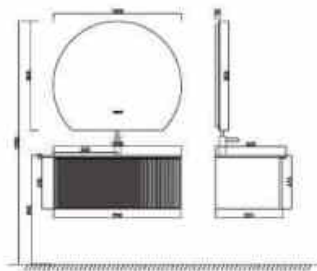

16mm ply wood;
One drawer with blue aluminum frame glass & inside with sensor LED light, PU matt lacquering, color PU030;
Artificial integrated basin with grains and drainer;
Round mirror with sensor light & anti-fog function.

BC9013-1200