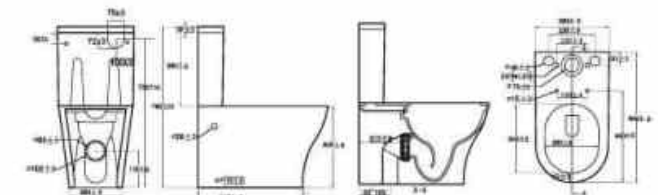

OLS-WM9906G

2- piece rimless, full back against wall
Durable seat cover soft closing
High quality flushing mechanism
Washdown, 3/4.5L per flush
S- trap 220mm; P- trap 180mm
Optional: PP/UF seat cover

Technical parameter
Size: 640*365*780mm