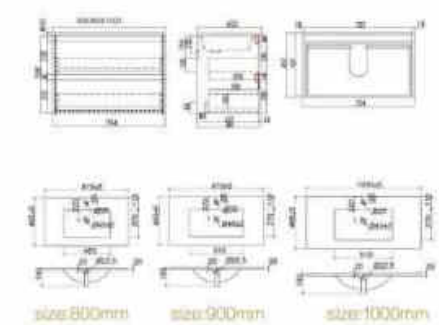

BC0613-800/900/1000

16mm chipboard;
Edge banding MFC057;
2pcs drawers with alu handle;
Ceramic basin with drainer popup;
Mirror with shelf MCF057.