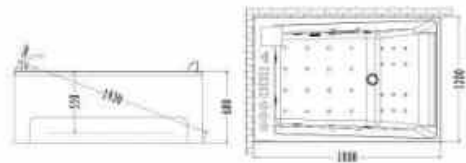

**BT-65105(L)**

Water massage+air massage, pillow, self-clean, CASCADE water spout, air switch control.

Technical parameter  
 Size: 1800x1200x680mm  
 Material: Acrylic  
 Massage system: Water massage+Air massage  
 Voltage: 110V/220V  
 Power: 1575W