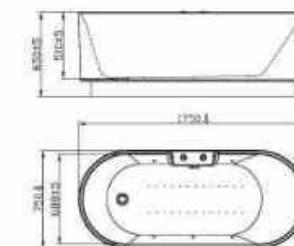

BT-NL601(FTSH)

Free-standing bathtub.
7 color lights optional, simple elegant air massage.
(Faucet optional)

Technical parameter
Size: 1750x750x650mm
Material: Acrylic
Massage system: Air massage
Voltage: 110V/220V
Power: 3.1KW