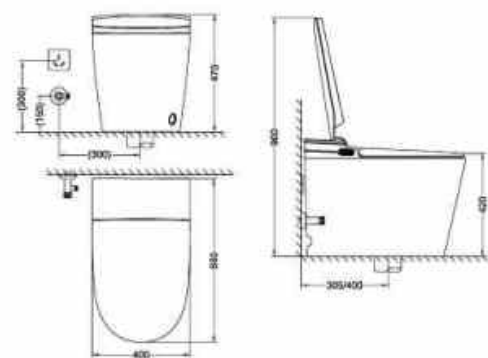

IT-521A / IT-521M

Digital screen, streamlined fashion design, super fast warm dryer, flush w/o electricity, foot sensor open lid&seat cover, auto flush, leave flush, foot sensor flush, flush after close seat cover, prewetting ceramic surface.

Technical parameter
Size: 660x400x470mm
Material: PP+Ceramic
Hole distance: 305/400mm
Water Pressure: 0.2MPa- 0.6MPa
Voltage/Frequency: 220V/50Hz