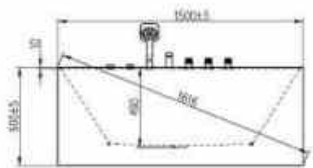

BT-62122/A/B

Water pump+4pcs medium jets;
Pneumatic switch control plus massage pressure regulator;
With chromed faucet,water inlet and diverter;
With pop up drainer and auto-pipe cleaning;
White inside and white outside.
(Matte black faucet optional)
Optional: rose red, black, khaki, matte green, matte black, matte grey.

Technical parameter

Size: 1500/1600/1700x750x600mm

Material: Acrylic