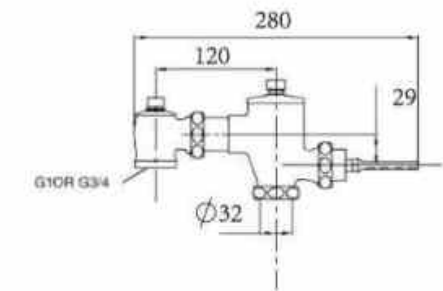

**OLS-P8111**

Brass chromed toilet flush valve;  
With time-stand by.

**OLS-P8102-1**

Brass chromed toilet flush valve;  
With time-stand by.

**OLS-P8104**

Brass chromed toilet flush valve;  
With time-stand by.