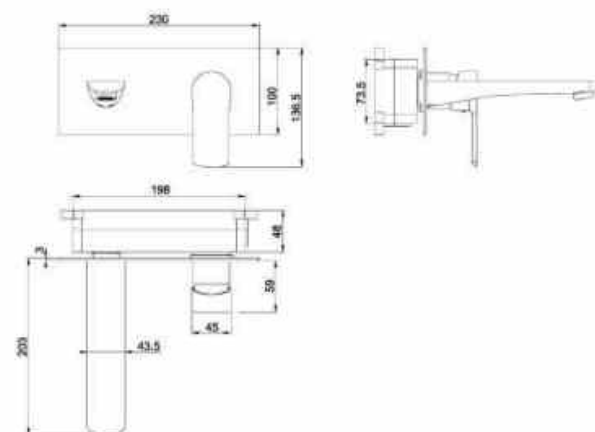

OLS-K1317AS

Brass wall mounted basin mixer;
With chic gun grey finish;
With high quality ceramic cartridge.