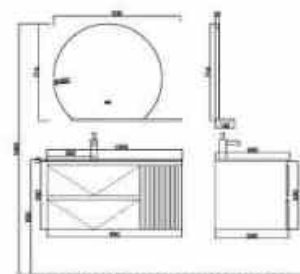

16mm ply wood;
Two drawers with edge banding MFC085 & one glass door;
One-piece black top & basin, surface with grains & inside with matte finish;
Mirror with light & anti-fog function & shelf.

BC2057-700