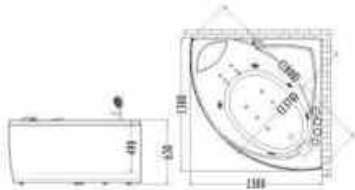

BT-62106B

Stainless steel waterfall inlet, air switch control.
Optional: heater, FM, colorful light, computer control panel, bluetooth speaker.

Technical parameter
Size: 1300x1300x630mm
Material: Acrylic
Massage system: Water massage
Voltage: 110V/220V
Power: 750W