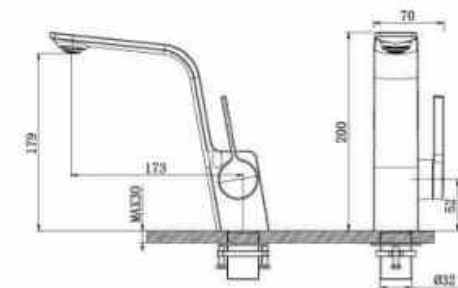

OLS-K1116S

Fashion gun grey coating;
Brass gravity die casted;
Quality ceramic cartridge;
With hot cold flex.