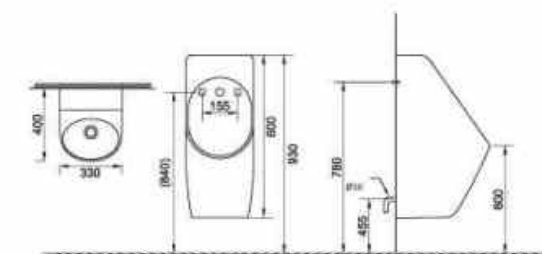

OLS-3018-S

Backward water inlet
1280 °C burned easy- clean glaze
Wall hung, P- trap
Sensor auto flush, AC/DC

Technical parameter
Size: 330*400*600mm