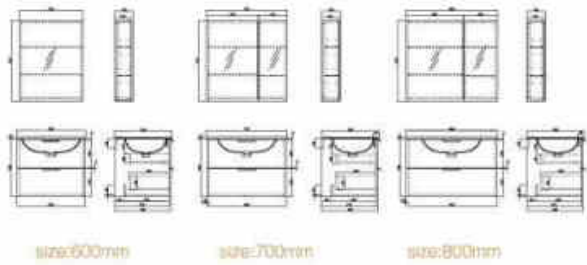

size:1000mm

size:1200mm

**BC0901-600/700/800**

18mm MDF;  
 Two drawers with golden handles & white metal drawer slider, soft closing;  
 Matt PU lacquering ocean blue color PU023;  
 Artificial marble basin with pop- up drainer;  
 Mirror cabinet with two doors, inside with adjustable glass shelves.