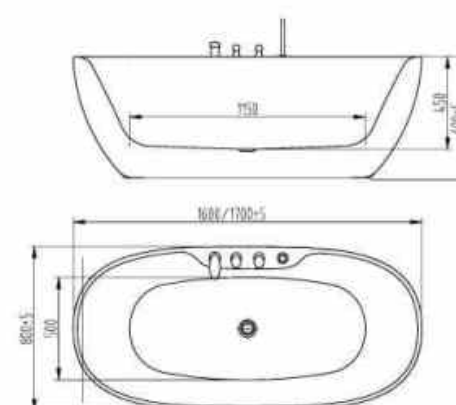

BT-NL612A/B

Free-standing bathtub with faucet;
Pop-up drainer & overflow included, faucet color optional.

Technical parameter
Size: 1600/1700x800x600mm
Material: Acrylic