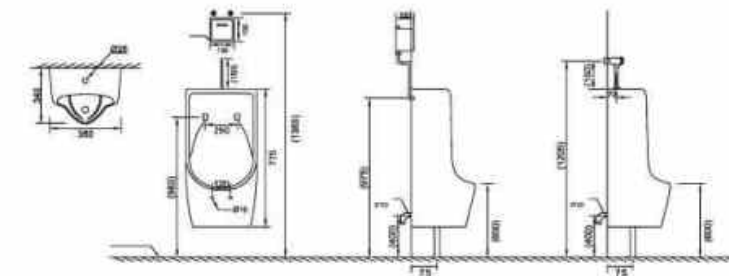

OLS-3013-S

Upward water inlet
1280 °C burned easy- clean glaze
Wall hung, P trap / S trap
Without flush valve: P8104 / P8110 / P8017 (optional)

Technical parameter
Size: 380*345*775mm