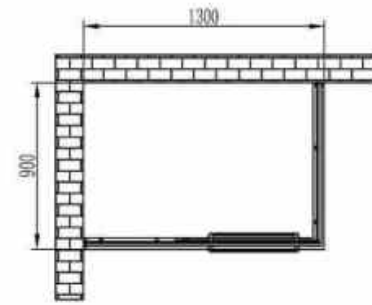

S1-5L31 NEW

304 Stainless steel profile with gun grey finish,
10mm toughened transparent glass,
Pull- out open door,
Standard Size: 1200*800*2000mm
Size Option: L:1000-1200mm,W:800-1300mm, H:1900-2200mm