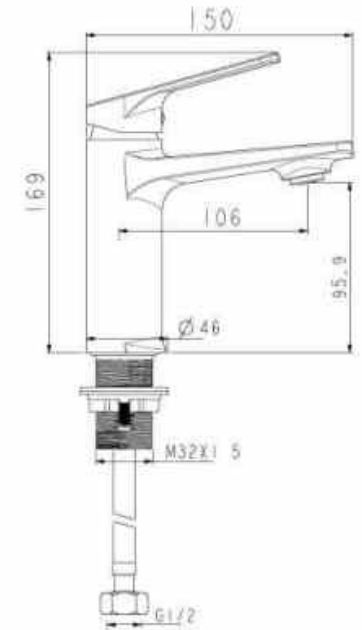

OLS-K1002BT

Brass chromed gravity die casted;
Air-injected & descaling water spout.

NEW

OLS-K1032B

Fashion matte black coating;
Brass gravity die casted;
Quality ceramic cartridge;
With hot cold flex.

NEW

OLS-K1032

Brass chromed gravity die casted;
Quality ceramic cartridge;
With hot cold flex.

NEW

OLS-K1032S

Brass gun grey gravity die casted;
Quality ceramic cartridge;
With hot cold flex.