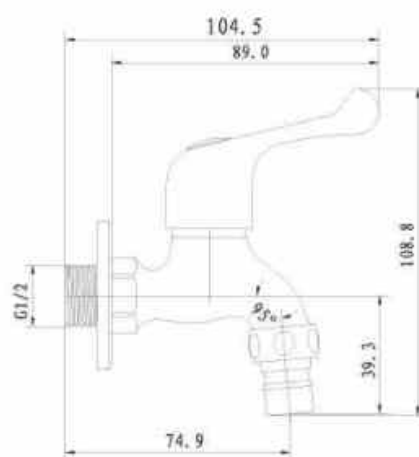

OLS-K07

Washing machine faucet;
Brass chromed gravity die casted;
Quality ceramic cartridge;
304 stainless steel handle.