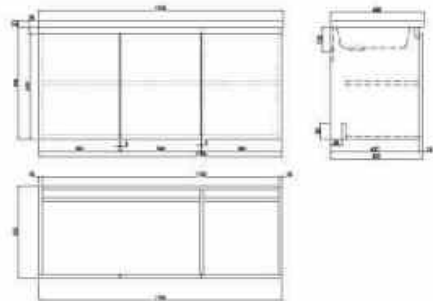

BC0610-1200

16mm chipboard;
Edge banding MFC003;
3pcs doors with alu handle, with adjustable shelf;
Ceramic basin with drainer popup;
Mirror with shelf MCF003.