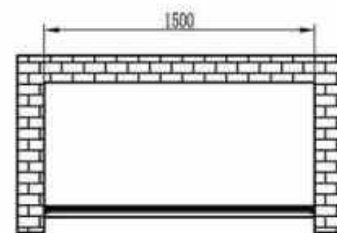

S1-1D31 NEW

304 Stainless steel profile with matte black finish,
10mm toughened transparent glass,
Pull-out open door,
Standard Size: 900*900*2200mm
Size Option: L:900-1300mm, W:900-1300mm, H:1900-2200mm

S1-3D31 NEW

304 Stainless steel profile with gun grey finish,
10mm toughened transparent glass,
Pull-out open door,
Standard Size: 900*900*2000mm
Size Option: L:900-1300mm, W:900-1300mm, H:1900-2200mm

S1-1L31 NEW

304 Stainless steel profile with matte black finish,
10mm toughened transparent glass,
Pull-out open door,
Standard Size: 1200*800*2000mm
Size Option: L:1000-1200mm, W:800-1300mm, H:1900-2200mm

S1-3L31 NEW

304 Stainless steel profile with gun grey finish,
10mm toughened transparent glass,
Pull-out open door,
Standard Size: 1200*800*2000mm
Size Option: L:1000-1200mm, W:800-1300mm, H:1900-2200mm

S1-1S31 NEW

304 Stainless steel profile with matte black finish,
10mm toughened transparent glass,
Pull-out open door,
Standard Size: 1300*2000mm
Size Option: L:1200-1800mm, H:1900-2200mm

S1-3S31 NEW

304 Stainless steel profile with gun grey finish,
10mm toughened transparent glass,
Pull-out open door,
Standard Size: 1300*2000mm
Size Option: L:1200-1800mm, H:1900-2200mm