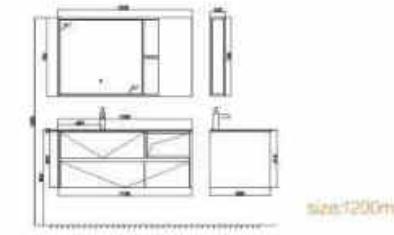

size:1000mm

size:1200mm