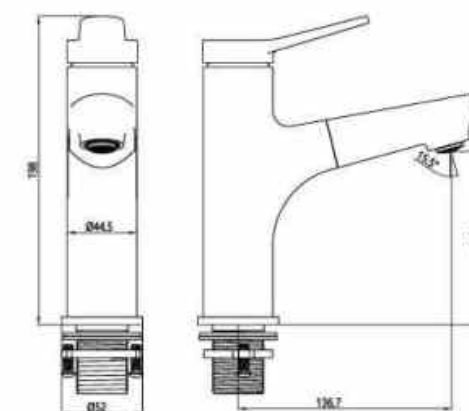

OLS-K1101G

Brushed gold color faucet made of 59 brass and zinc alloy;
Quality ceramic cartridge;
With pull-out water outlet.