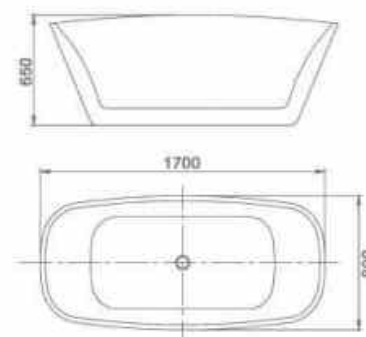

BT-61106B

Free-standing bathtub with overflow;
With drainer pop-up;
White outside white inside.
(Faucet optional)

Technical parameter
Size: 1700x800x660mm
Material: Acrylic