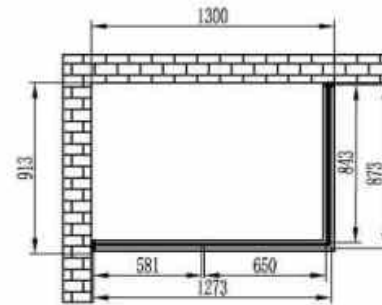

S1-1L31 NEW

304 Stainless steel profile with matte black finish,
10mm toughened transparent glass,
Pull-out open door,
Standard Size: 1200*800*2000mm
Size Option: L:1000-1200mm, W:800-1300mm, H:1900-2200mm