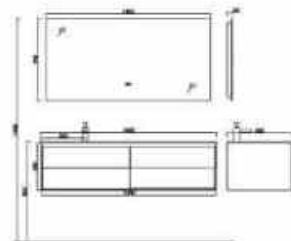

BC1130-1500L

16mm ply wood;
Left two drawers & right open shelf, PU matt painting color
PU022;
Rock board counter RB006 with built-in ceramic basins;
Smart anti-fog light mirror with touch on/off.