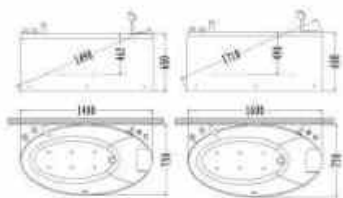

BT-62108/62109(L)

Water massage, air switch control, self-clean, CASCADE faucet spout; (Heater optional)

Technical parameter
Size: 1400/1600x750x600mm
Material: Acrylic
Massage system: Water massage+Air massage
Voltage: 110V/220V
Power: 750W