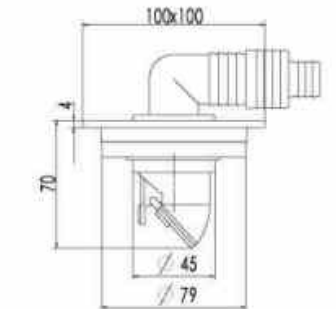

OLS-P633

Brass chromed wash machine anti-odor floor drain.