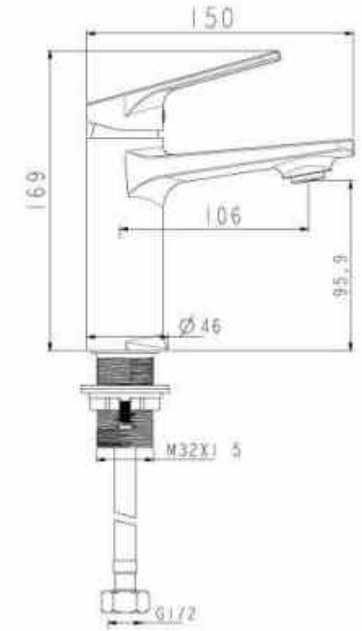

NEW

OLS-K1032

Brass chromed gravity die casted;
Quality ceramic cartridge;
With hot cold flex.