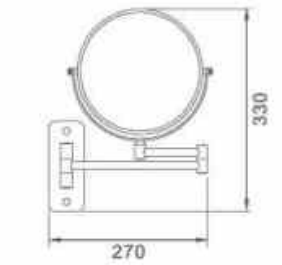

**OLS-8024S**

Brass chromed clothes hook

**OLS-8025S**

Brass chromed clothes hook

**OLS-8028S**

Brass chromed wall-mounted make-up mirror

**OLS-8029S**

Brass chromed wall-mounted make-up mirror