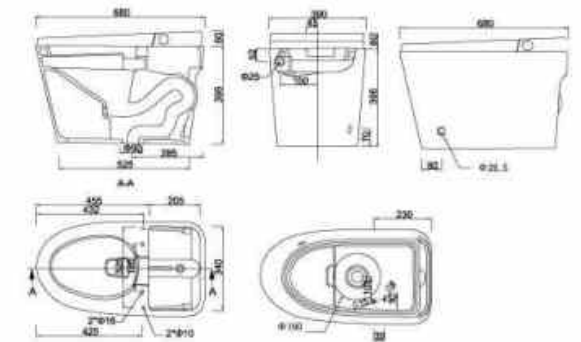

OLS-955T

1- piece rimless tankless toilet, 1280°C burned, self- clean glaze
4 batteries with one year life time at least
Dual- siphonic per flush, 4/6L per flush
Fully glazed waste pipe with diameter 50mm
Three flush ways: auto flush, side knob control, foot kick
PP seat cover soft closing, quiet water inlet
Mute seat cover closing, S- trap 300/400mm

Technical parameter
Size: 680*390*455mm