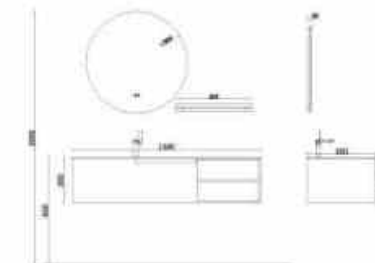

BC1131-1500

16mm ply wood;
One big drawer box color PU007 with two open shelves
edge banding MFC073;
Handle & auto-open lights on sliders;
Rock board counter RB006 with built-in ceramic basin;
Smart anti-fog light mirror with touch on/off and black
stainless steel shelf.