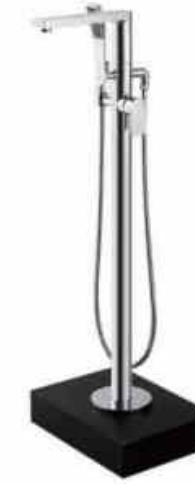

**OLS-K1111B**

Brass matte black coating gravity die casted;  
 Quality ceramic cartridge, zinc alloy handle;  
 With hot cold flex.

**OLS-K1601**

Brass chromed;  
 CERAM TEC cartridge;  
 NEOPERL aerator;  
 With installation kit.