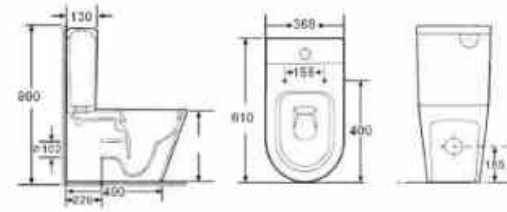

OLS-WM9908

2- piece rimless, full back against wall
Durable seat cover soft closing
High quality flushing mechanism
Washdown, 3/4.5L per flush
S- trap 220mm; P- trap 180mm
Optional: PP/UF seat cover

Technical parameter
Size: 610*368*800mm