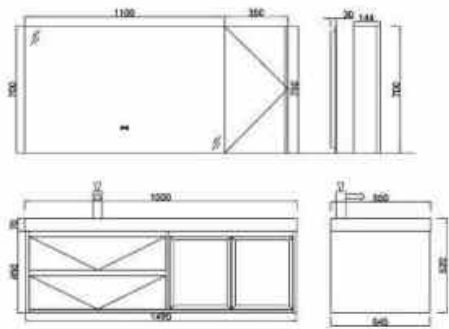

BC2061-1500L

16mm plywood;
Two drawers & two door storage box with wood color;
Aluminum stone basin, with drainer;
Mirror with LED light plus wood shelf box.