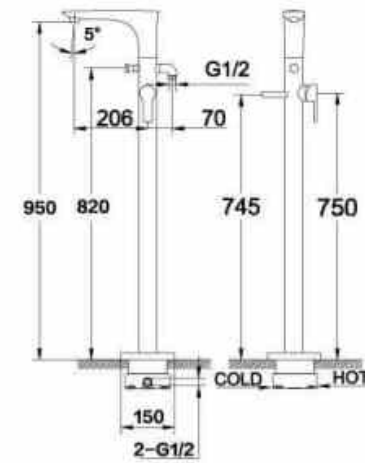

OLS-K1601-W

Brass white coating;
CERAM TEC cartridge;
NEOPERL aerator;
With installation kit.