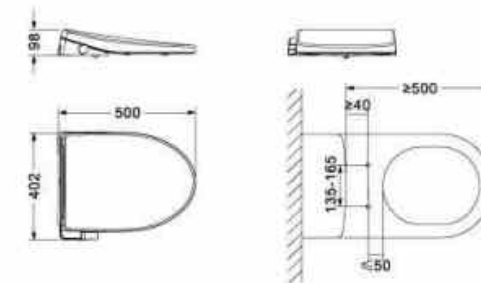

EB-7606

Infrared wireless remote control, normal wash, lady wash, movable wash, adjustable seat/water/air temperature, nozzle self-cleaning and position adjustable, one button smart control, instant heating.
Recommend to match OLS-917 ceramic toilet & GP30035B R&T built-in water tank.

Technical parameter
Size: 519x372x132mm
Material: ABS
Voltage/Frequency: 220V/50Hz