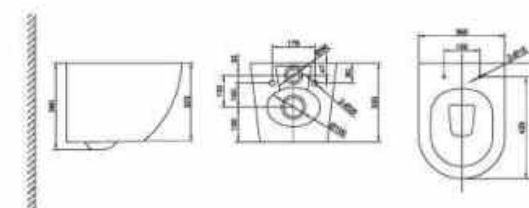

OLS-WMH9955

Wall hung rimless ceramic toilet
UF seat cover soft closing
P trap 180mm

Technical parameter
Size: 482*360*360mm