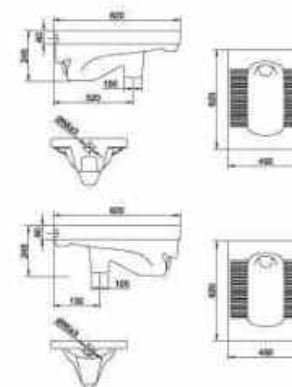

OLS-2019SQ/SH

Self- clean glaze
Frontward /Backward flush
With anti- odor water sealing

Technical parameter
Size: 620*450*190mm