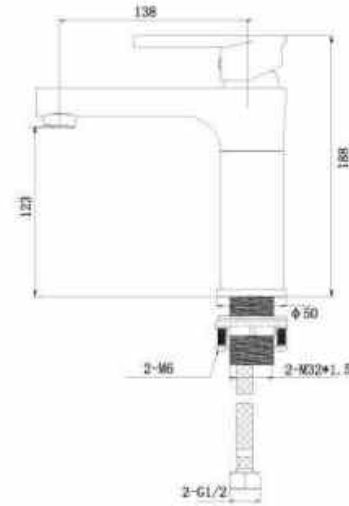

OLS-K1081

Brass chromed gravity die casted;
Quality ceramic cartridge;
With hot cold flex;
With body 180° rotatable.