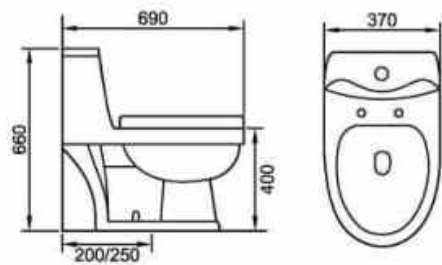

OLS-WM9925

1- piece, easy- clean glaze
PP soft closing seat cover
Pinhole flush, 4/6L per flush
S- trap 250/300mm; P- trap 180mm

Technical parameter
Size: 690*370*660mm