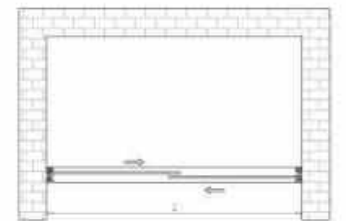

304 Stainless steel plus aluminum as profile;  
8mm clear toughened glass;  
Graceful matte black finish on profile and handles;  
Horizontal handles and double sliding soft- closing doors;  
Standard Size: 1400\*2000mm  
Size option: L:1200-2000mm H:1900-2200mm