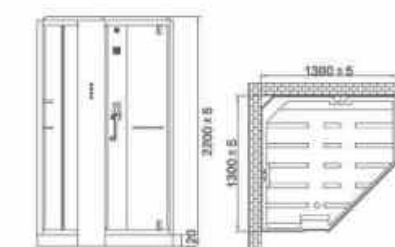

SR-89106S

Stainless steel profile with toughened glass;
With ceiling light, fan, FM, ozone, 3KW steam & bluetooth;
Built-in touch control panel both outside and inside cabin;
Inside panel with flower design and strip lighting on back;
With top rain shower, hand shower & faucets;
Being able to give shower for 2 persons at same time;
With teak-like wood floor on the tray;
With free-standing seat, shampoo holder and towel racks.

Technical parameter

Size: 1300x1300x2200mm
Material: PMMA&ABS composite sheet, glass, aluminum alloy
With or without steam: With
Voltage/frequency: 220V/50HZ
Rate power: 3150W
Color: Black/White