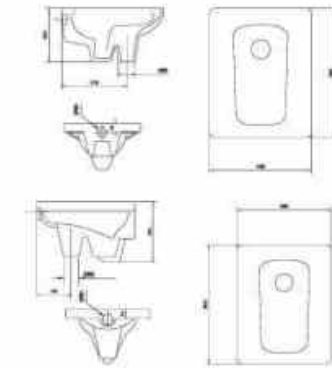

OLS-2018SQ/SH

Self- clean glaze
Frontward flush / Backward flush
With anti- odor water sealing

Technical parameter
Size: 600*450*240mm