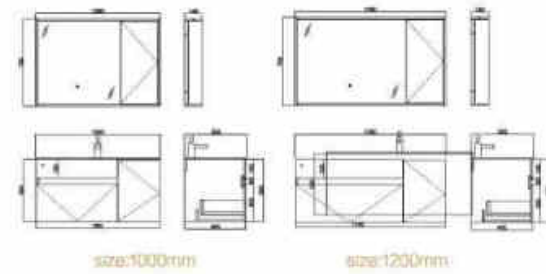

BC0902-1000/1200

16mm ply wood ;
Drawer panel & door panel with popular wave style, color MFC078;
Inside of top drawer with touch sensor LED light;
Artificial marble basin with pop- up drainer;
Mirror cabinet with one doors & LED light, MFC078.