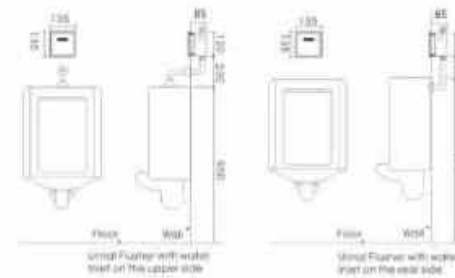

**OLS-P8010**

Brass chromed toilet flush valve;  
With time-stand by.

**OLS-GP863AB**

Brass chromed urinal flush sensor, AC/DC;  
Stainless steel panel.

**OLS-P8012**

Brass chromed toilet flush valve;  
With time-stand by.