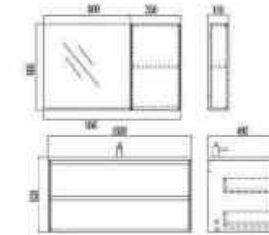

BC4017-1000

16mm ply wood;
Body 2pcs drawers with matt white PU007;
Artificial stone basin with drainer popup;
Mirror with shelf & one door cabinet, color PU007.