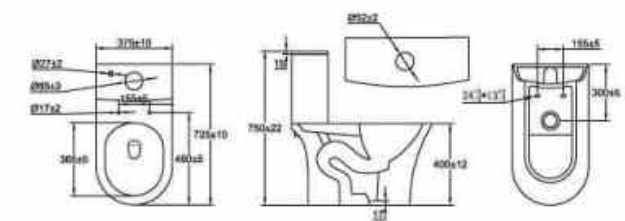

OLS-968TZ

1- piece, self- clean glaze
UF seat cover soft closing
Siphonic flush, grade 2 water performance
Foot kick flush, no need to stoop
1280°C burned, 360° self- clean glazed
Anti- bacterial soft closing seat cover, durable water fitting
UF super thin sterilized seat, quick detachable seat cover to clean easily
S- trap 305/400mm

Technical parameter
Size: 725*375*750mm