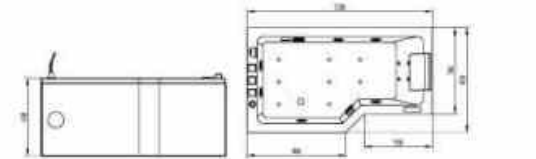

BT-62116(L)

Water pump, ABS chromed air switch control plus massage pressure regulator; With faucet and CASCADE spout. (Glass screen optional)

Technical parameter
Size: 1500x850x630mm
Material: Acrylic
Massage system: Water massage
Voltage: 110V/220V
Power: 750W