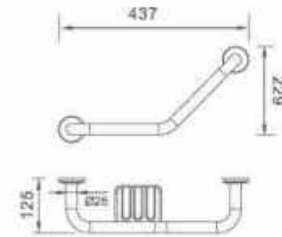

OLS-PA005

Stainless steel electroplated paper holder