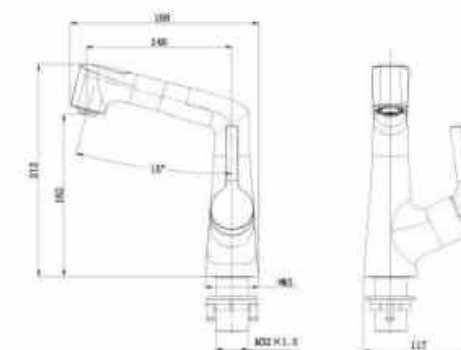

OLS-K1112TS

Brass gun grey gravity die casted;
Air- injected & descaling water spout;
With hot cold flex;
The spout can be pulled, and the main body can be lifted and rotated.