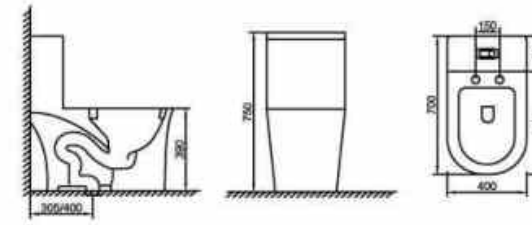

OLS-GC909

1- piece self- clean ceramic toilet, whole pipe glazed,
Durable PP fast- disassemble seat cover, mute effect,
Siphonic jet flush
Hole distance: 305/400mm

Technical parameter
Size: 700*406*778mm