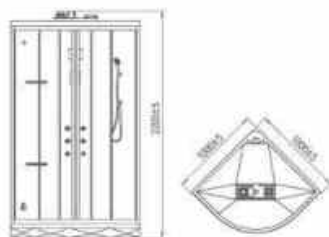

white black

SR-86152A / 86152AS

White profile with white painted back glass;
Built- in black glass function column with touch control panel;
With colorful lights, fan, FM,bluetooth,ozone,steam;
With top rain shower,hand shower and back massage jets;
With shampoo holder;
Tray height 150mm and L/R reversible.

Technical parameter
Size:1100x800x2200mm
Material: PMMA&ABS composite sheet, glass, aluminum alloy
With or without steam: SR- 86152A Without / SR- 86152AS With
Voltage/frequency: 220V/50-HZ
Rate power: SR- 86152A 20W / SR- 86152AS 3100W
Color: Black/White