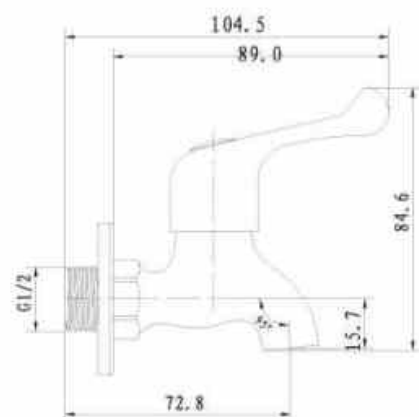

**OLS-K1602**

Brass chromed;  
 CERAM TEC cartridge;  
 NEOPERL aerator;  
 With installation kit.

**OLS-K1601-W**

Brass white coating;  
 CERAM TEC cartridge;  
 NEOPERL aerator;  
 With installation kit.