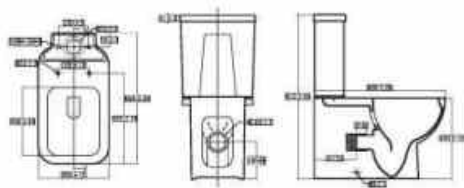

OLS-WM9903

2- piece, full back against wall
UF seat cover soft closing
GEBERIT flushing mechanism
Washdown, 3/4.5L per flush
S- trap 220mm; P- trap 180mm
Optional: PP/UF seat cover

Technical parameter
Size: 650*350*815mm