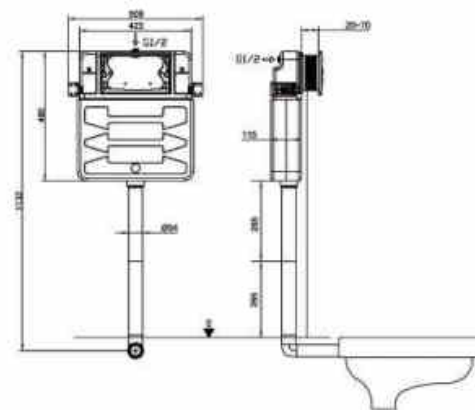

OLS-GP30037/B

Water-saving flushing tank for squatting pan
ABS

Technical parameter
Size: 490*115*423mm