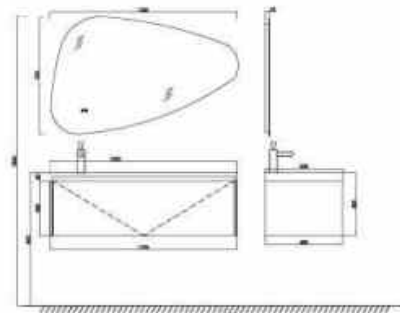

16mm ply wood;
One big drawer with PU matte lacquering finish, color PU034;
One-piece aluminum stone art basin with drainer;
Smart mirror with touch sensor light & anti-fog function.

BC4060-1600L/R