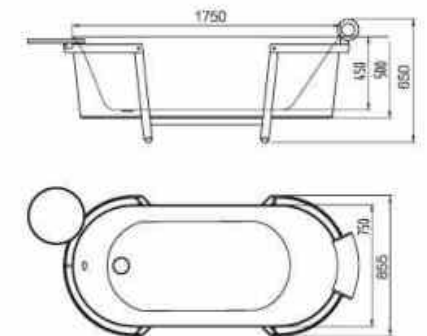

**BT-NL602**

Free-standing bathtub.  
Stainless steel holder with adjustable artistic pillow.  
(Faucet optional)

Technical parameter  
Size: 1750x855x650mm  
Material: Acrylic & stainless steel

**BT-NL609/A/B(R)**