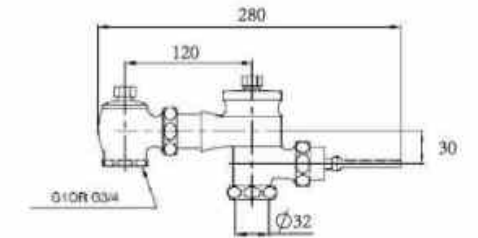

**OLS-P8010**

Brass chromed toilet flush valve;  
With time-stand by.

**OLS-GP863AB**

Brass chromed urinal flush sensor, AC/DC;  
Stainless steel panel.

**OLS-P8012**

Brass chromed toilet flush valve;  
With time-stand by.