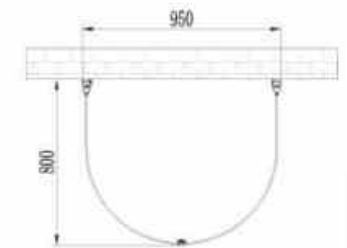

SR-LA007

Aluminum profile with bright silver finish;
5mm clear toughened glass;
Round ABS chromed door handle;
Standard Size: 900*900*1950mm
Size option: L:900-1000mm W:900-1000mm H:1900-2000mm

SR-1206

Aluminum profile with bright silver finish;
8mm clear toughened transparent glass;
Stainless steel door handle;
Standard Size: 1200*800*1900mm
Size option: L:1200-1600mm W:800-1200mm H:1800-2000mm

SR-1201

Aluminum profile with bright silver finish;
8mm clear toughened transparent glass;
Stainless steel door handle;
Standard Size: 1200*1900mm
Size option: L:1200-1600mm H:1800-2000mm

SR-1722

Aluminum profile with matte finish;
6mm clear toughened transparent glass;
Space saving design with PIVOT door handles;
Standard Size: 900*900*1950mm
Size: 900*900*1950mm

SR-1205

Aluminum profile with bright silver finish;
8mm clear toughened transparent glass;
Stainless steel door handles;
Standard Size: 900*900*1900mm
Size option: L:900-1000mm W:900-1000mm H:1800-2000mm

SR-1727

Aluminum profile with matte silver finish;
6mm clear toughened transparent glass;
Space saving design with PIVOT door handles;
Standard Size: 950*800*2000mm