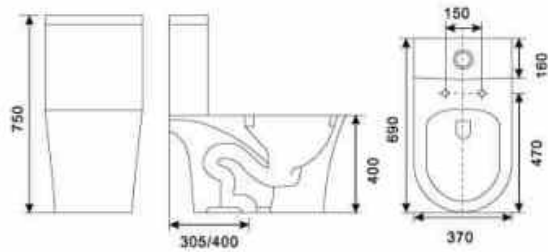

OLS-951

1- piece round toilet, self- clean glaze
Rimless tornado jet- siphonic flush, 3.5/5L per flush
Fully glazed waste pipe with diameter 50mm, R&T flushing mechanism
UF seat cover soft closing
Mute water inlet & seat cover closing
S- trap 300/400mm

Technical parameter
Size: 690*370*750mm