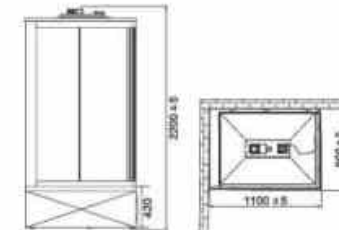

white black

SR-86153A / 86153AS

White profile with white painted back glass;
Built- in black glass function column with touch control panel;
With colorful lights, fan, FM,bluetooth,ozone,steam;
With top rain shower,hand shower and back massage jets;
With shampoo holder;
Tray height 150mm.

Technical parameter
Size:1000x1000x2200mm
Material: PMMA&ABS composite sheet, glass, aluminum alloy
With or without steam: SR- 86153A Without / SR- 86153AS With
Voltage/frequency: 220V/50-HZ
Rate power: SR- 86153A 20W / SR- 86153AS 3100W
Color: Black/White