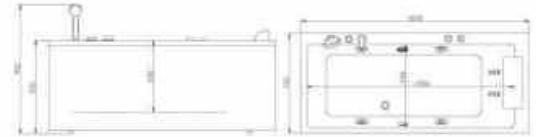

BT-62113A(R)

Water pump, brassed chromed faucet, air switch control, self-clean.

Technical parameter
Size: 1600x780x630mm
Material: Acrylic
Massage system: Water massage
Voltage: 110V/220V
Power: 750W