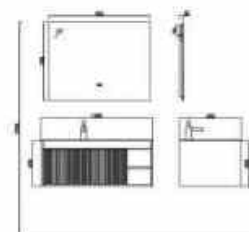

BC1137-1000L

16mm ply wood;
Main cabinet PU matte lacquering PU030 with one push- open drawer & two open shelves;
Rock board counter RB006 with built- in ceramic basin;
White edge banding anti- fog mirror with touch on/off;