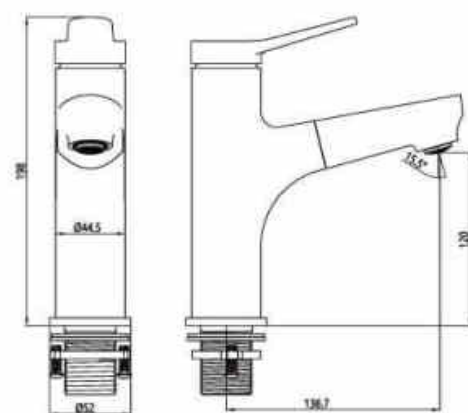

OLS-K1101B

Matte black color faucet made of 59 brass and zinc alloy;
Quality ceramic cartridge;
With pull-out water outlet.