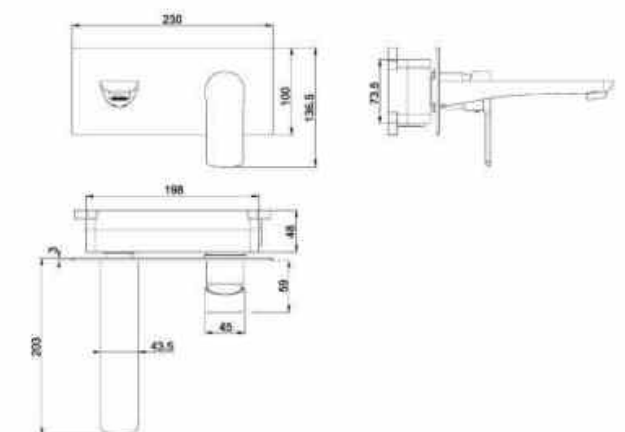

OLS-K1317A

Brass chromed wall mounted basin mixer;
With high quality ceramic cartridge.

OLS-K1317AB

Brass wall mounted basin mixer;
With fashion matte black finish;
High quality ceramic cartridge.

OLS-K1317AG

Brass wall mounted basin mixer;
With classical brushed gold finish;
With high quality ceramic cartridge.

OLS-K1317AS

Brass wall mounted basin mixer;
With chic gun grey finish;
With high quality ceramic cartridge.