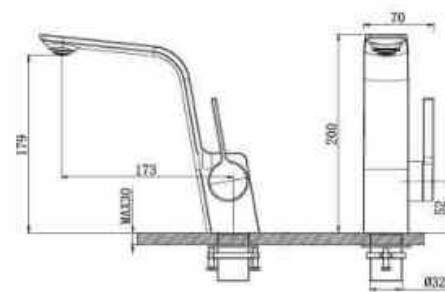

OLS-K1116

Brass chromed gravity die casted;
Quality ceramic cartridge;
With hot cold flex.