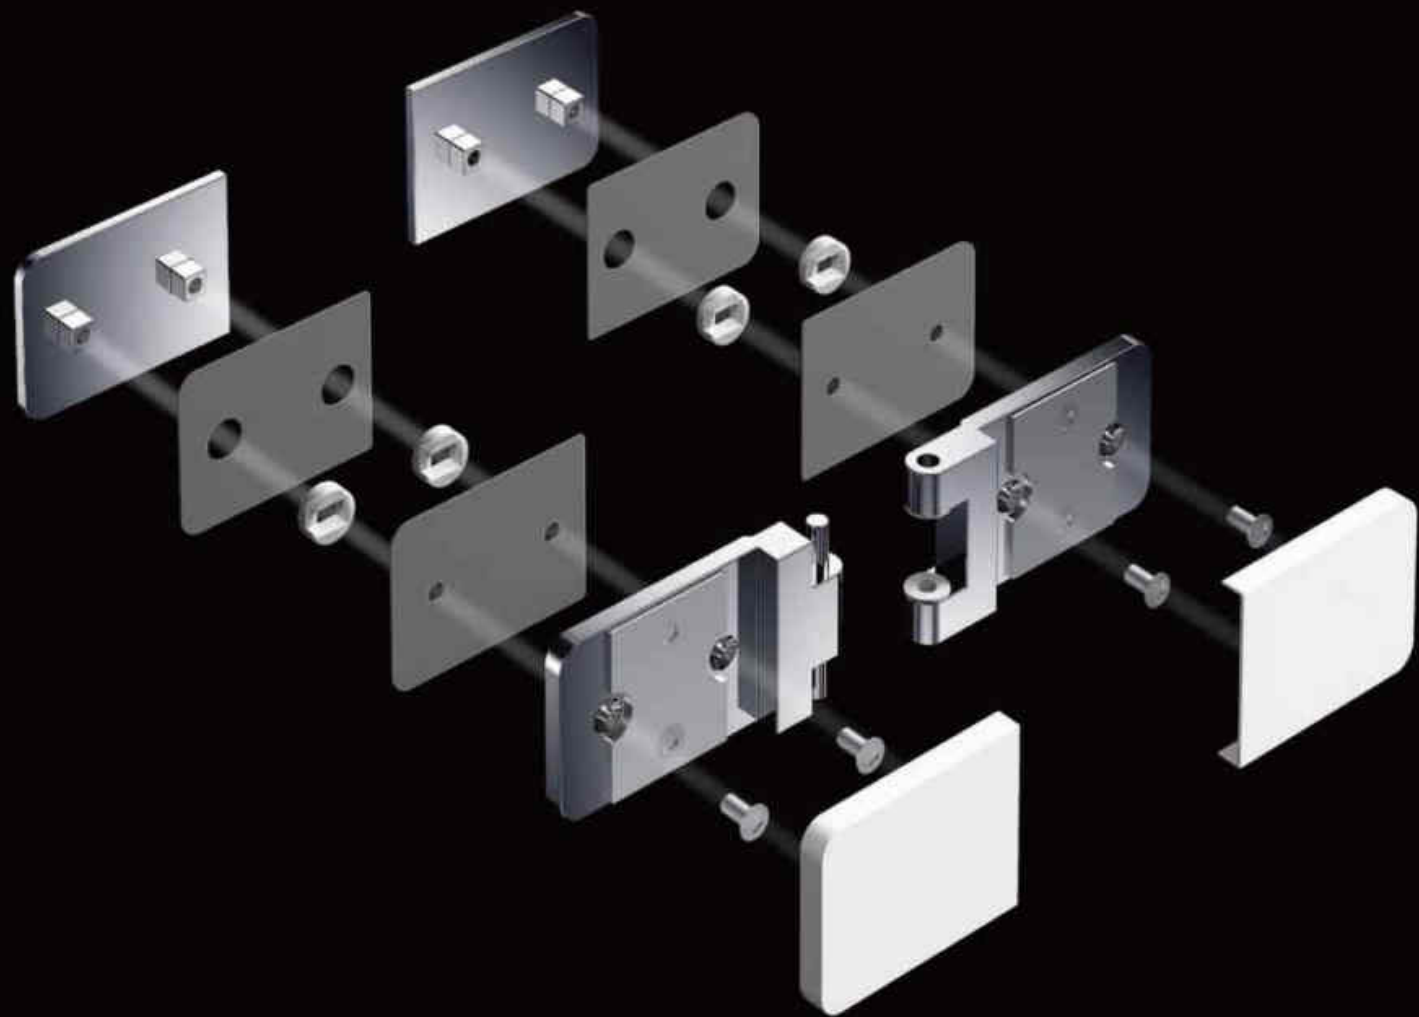

Visible metal texture, invisible precision structure.

The hinge is the driving force center of the shower room, which carries the running performance of the whole room.  
Precise six-layer structure and 304 stainless steel body ensure excellent dynamic force and strong bearing capacity and stability.