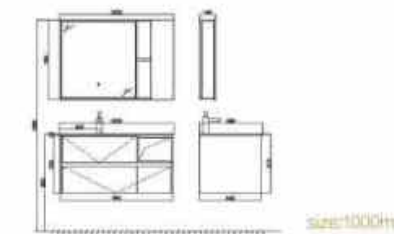

16mm ply wood;
Two drawers with one open shelf, color MFC088 & PU007;
One-piece white burnt stone basin with texture finish;
Mirror with one door with half open storage, color MFC088 & built-in light.