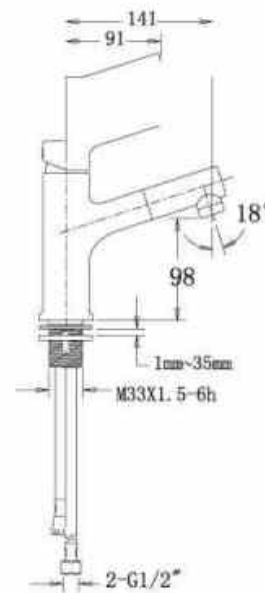

OLS-K1096B

Matte black coating gravity die casted;
Quality ceramic cartridge;
With hot cold flex;
With pull-out water outlet.