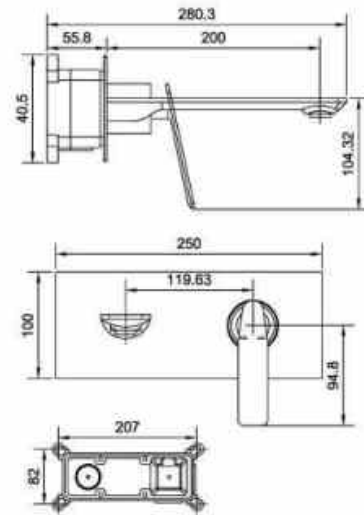

OLS-K1313

Brass chromed wall mounted basin mixer;
With high quality ceramic cartridge.

NEW

OLS-K1316A

Brass chromed wall mounted basin mixer;
With high quality ceramic cartridge.

OLS-K1313B

Matte black coating wall mounted basin mixer;
With high quality ceramic cartridge.

NEW

OLS-K1316AB

Brass matte black coating wall mounted basin mixer;
With high quality ceramic cartridge.