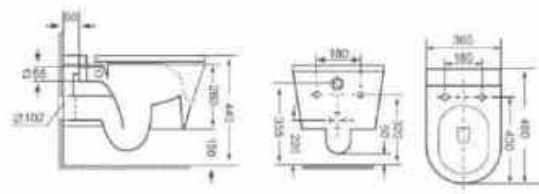

WM9908WH

Wall hung rimless ceramic toilet
UF seat cover soft closing
P-trap

Technical parameter
Size: 485*360*344mm