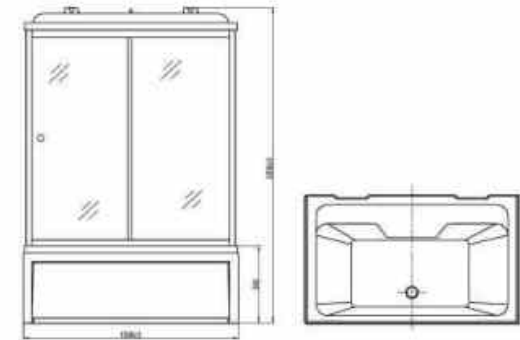

SR-86150 / 86150S

White profile with white painted back glass;
Touch control panel for top light, fan, FM, steam;
With glass shampoo holder;
With rain shower, back massage jets and hand shower;
Tray height 150mm.

Technical parameter

Size: 900x900x2250mm
Material: PMMA&ABS composite sheet, glass, aluminum alloy
With or without steam: SR-86202 Without / SR-86202 With
Voltage/frequency: 220V/50HZ
Rate power: SR-86150 20W / SR-86150S 3100W
Color: White/Chromed

SR-86202/WS

Black profile with black painted back glass,
Touch control panel for ceiling light, fan, FM, 3KW steam & bluetooth,
With top rain shower, back jets, hand shower & faucet, storage shelf,
massage bathtub with water pump, 4 big jets, ABS chromed air switch
control plus massage pressure regulator, drainer.

Technical parameter

Size: 1500x900x2200mm
Material: glass, aluminum profile, acrylic
With or without steam: SR-86202WS With / SR-86202 Without
With or without massage bathtub: 86202WS with / 86202 without
Voltage/frequency: 220V/50HZ
Rate power: SR-86202 20W / SR-86202WS 3650W
Color: White/Black

SR-86201

Chromed bright aluminium profile
With ceramic toilet, shower set, basin with pop up drainer,
mirror and shampoo holder,
With special sliding door 4mm and chromed brass handle,
toughened transparent glass 5mm,
Adjustable installation size ± 10mm, L/R reversible.
Tray height 160mm

Technical parameter

Size: 1200x1100x2100mm
Material: Aluminum alloy
With or without steam: Without
Color: Chromed