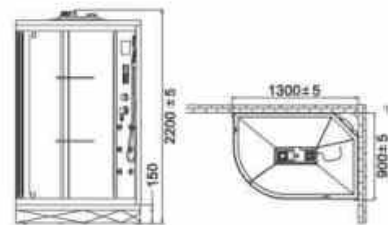

SR-86155A(R) / 86155AS(R)

White profile with white painted back glass;
Built-in black glass function column with touch control panel;
With colorful lights, fan, FM, bluetooth, ozone, steam;
With top rain shower, hand shower and back massage jets;
With shampoo holder;
Tray height 150mm.

Technical parameter
Size: 1300x900x2200mm
Material: PMMA&ABS composite sheet, glass, aluminum alloy
With or without steam: SR-86155A Without / SR-86155AS With
Voltage/frequency: 220V/50HZ
Rate power: SR-86155A 20W / SR-86155AS 3100W
Color: Black/White

white