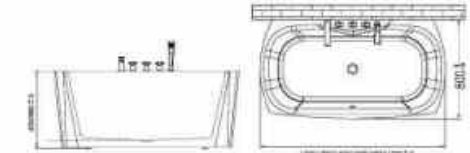

BT-61110T/S/M/A/B

Free-standing bathtub.

Technical parameter
Size: 1200x800x630mm(with seat)
1300/1400/1700x800x680mm
1500/1600/1700x800x630mm
Material: Acrylic