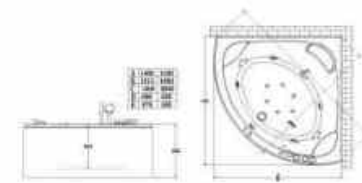

BT-62107/A

Water pump massage, air bubble massage, switch control, self-clean system.

Technical parameter
Size: 1500x1500x630/1400x1400x600mm
Material: Acrylic
Massage system: Water massage
Voltage: 110V/220V
Power: 750W