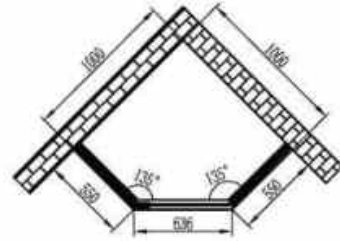

## Security orbital motion systems

There are strips or pads between the glass and the profile and wheels to make sure soft closing and waterproof.

**S1-1D31** NEW

304 Stainless steel profile with matte black finish,  
10mm toughened transparent glass,  
Pull-out open door,  
Standard Size: 900\*900\*2200mm  
Size Option: L:900-1300mm, W:900-1300mm, H:1900-2200mm