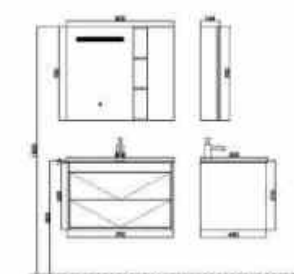

16mm ply wood;
Main body with edge banding MFC085 & drawer panel with edge banding MFC086;
One-piece black basin around with water proof;
Mirror cabinet with left mirror door & right half open door, color MFC085 & MFC086, and with LED light.