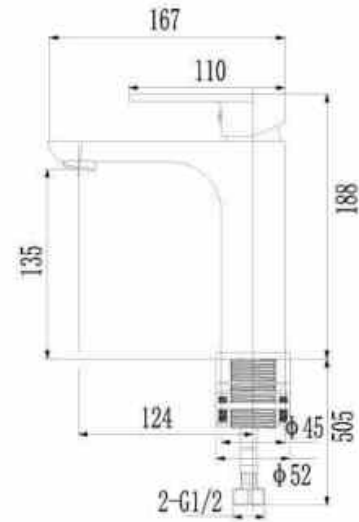

NEW

OLS-K1036B

Fashion matte black coating;
Brass gravity die casted;
High quality ceramic cartridge;
With hot cold flex.