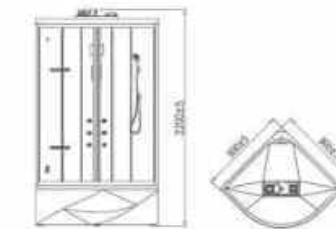

SR-86151 / 86151S

White profile with white painted back glass;
Built-in black glass function column with touch control panel;
With colorful lights, fan, FM, bluetooth, ozone, steam;
With top rain shower, hand shower and back massage jets;
With shampoo holder;
Tray height 420mm.

Technical parameter
Size:900x900x2200mm
Material: PMMA&ABS composite sheet, glass, aluminum alloy
With or without steam: SR- 86151 Without / SR- 86151S With
Voltage/frequency: 220V/50HZ
Rate power: SR- 86151 20W / SR- 86151S 3100W
Color: Black/White

white