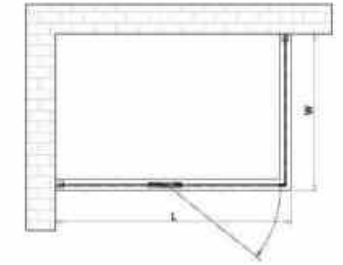

SR-3703

304 Stainless steel profile with matte black finish;
10mm toughened grey glass;
Both push-open inside & pull-out open door;
Standard Size: 1200*800*2000mm
Size option: L:1000-1800mm W:800-1300mm H:1900-2200mm