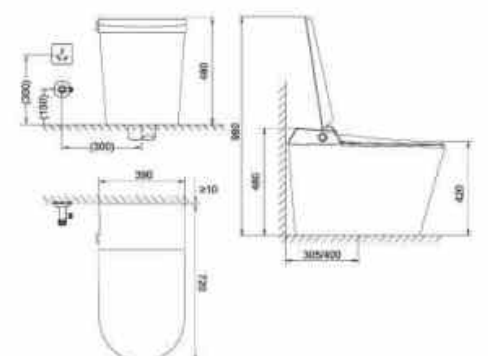

IT-621A

smart voice control, gesture-open seat, radar- open cover, with & without water tank for option, rmless easy- clean, one button smart control, night light, energy saving, leave flush, 2.4G remote, child mode.

Technical parameter
Size: 720x390x420mm
Material: PP+Ceramic
Hole distance: 305/400mm
Water Pressure: 0.1MPa- 0.7MPa
Voltage/Frequency: 220V/50Hz