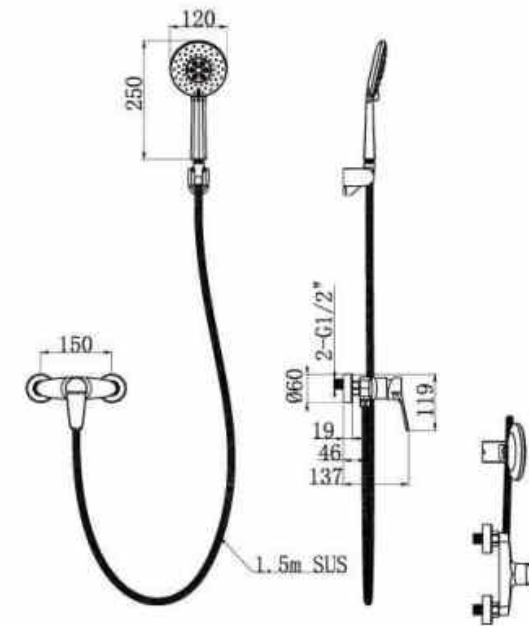

OLS-K1267

Brass chromed shower faucet with flex + hand shower + holder;
Color: chromed.