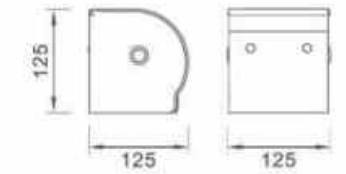

Stainless steel bright polished paper holder

OLS-8031S