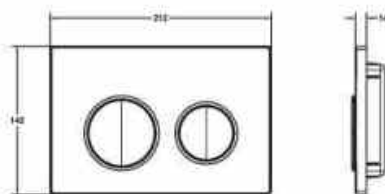

OLS-GP30036TF-W/G/S/B

Panel fits hidden water tank OLS- GP30036TD/TQ
White/Chromed/Gungrey/Black panel optional

Technical parameter
Size: 212*142*14mm