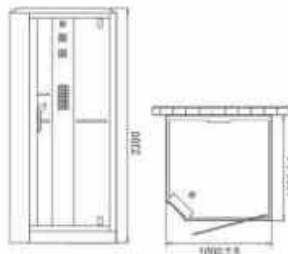

Technical parameter

Size: 1000x1000x2200mm
Material: PMMA&ABS composite sheet, glass, aluminum alloy
With or without steam: With
Voltage/frequency: 220V/50HZ
Rate power: 3100W
Color: Black/White

black - flower pattern removable