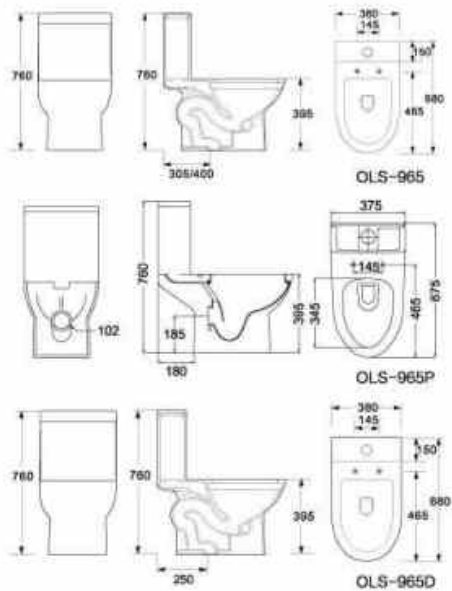

OLS-965 / 965P / 965D

1- piece, self- clean glaze
PP seat cover soft closing
R&T flushing mechanism
Siphonic, 4/6L per flush
S- trap 300/400mm(965), 250mm(965D)
P- trap 180mm (965P)

Technical parameter
Size: 670*380*760mm