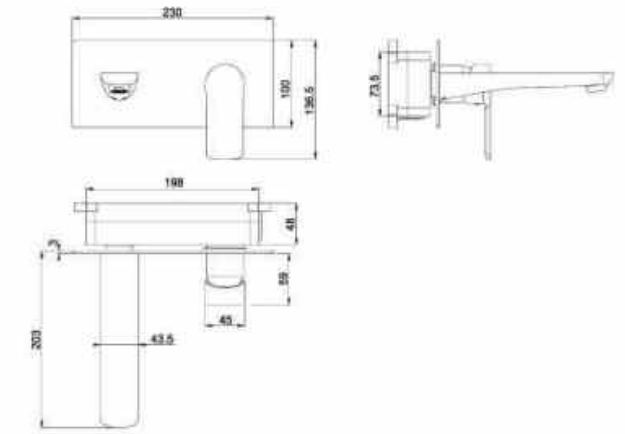

OLS-K1317AG

Brass wall mounted basin mixer;
With classical brushed gold finish;
With high quality ceramic cartridge.