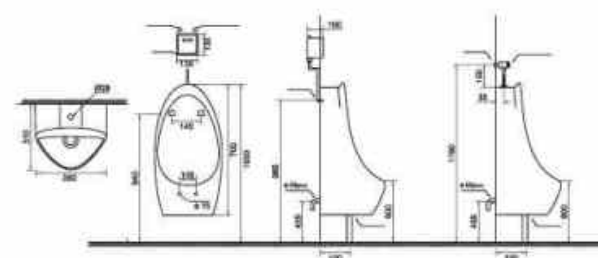

OLS-3016-S

Upward/backward water inlet
1280 °C burned easy- clean glaze
Wall hung, P trap / S trap
Without flush valve: P8104 / P8110 / P8017 (optional)

Technical parameter
Size: 350*310*700mm