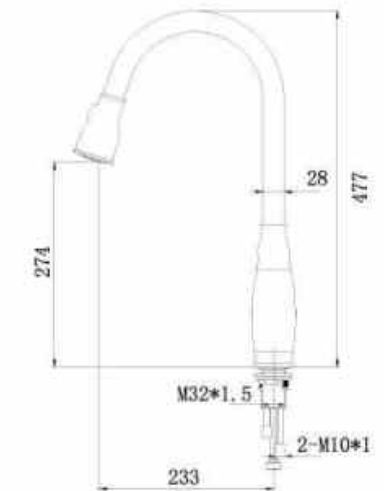

NEW

**OLS-K1109B**

Fashion matte black coating;  
Brass gravity die casted;  
Quality ceramic cartridge;  
With hot cold flex;  
Rotatable water spout.

**OLS-CF002B**

Matte black coating pull-out kitchen sink faucet;  
With rotatable 2-function water outlet;  
With hot cold flex, quality ceramic cartridge and tap bubbler.