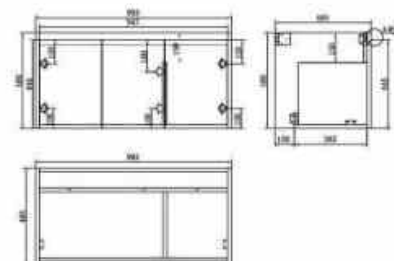

OLS-PTG701S-1000

Aluminum material;
Three doors with soft closing, blue canyon color;
Ceramic basin with pop up drainer;
Mirror cabinet with three doors, inside with smart makeup mirror, space grey color.