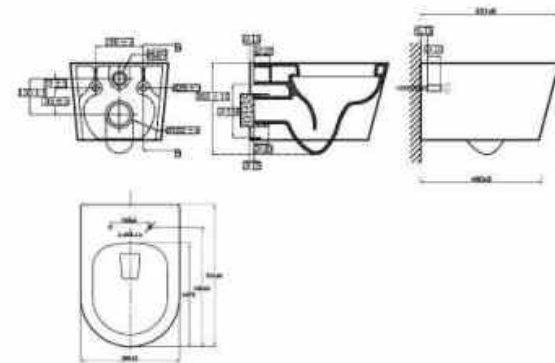

OLS-917

Wall hung rimless ceramic toilet
Easy-clean glaze
UF seat cover soft closing
Washdown, 3/4.5L per flush
P-trap

Technical parameter
Size: 530*360*365mm