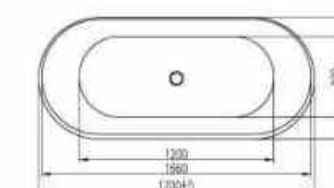

BT-61139B

Acrylic bathtub.
White inside and outside;
With pop up drainer & overflow.

Technical parameter
Size: 1700x850x580mm
Material: Acrylic