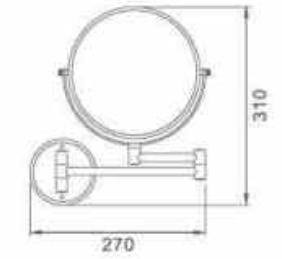

**OLS-8024S**

Brass chromed clothes hook

**OLS-8025S**

Brass chromed clothes hook

**OLS-8028S**

Brass chromed wall-mounted make-up mirror

**OLS-8029S**

Brass chromed wall-mounted make-up mirror