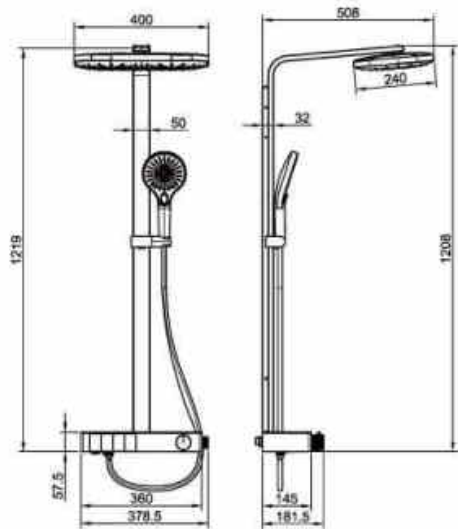

**OLS-7607HDB/HDS**

Thermostatic modern shower set;  
Silicone + air- injection descaling top and hand shower;  
Stainless steel stick extendable;  
3- function hand shower with the newest Piano keypad designed buttons;  
Anti- twisted flexible pipe;  
ABS bigger shampoo holder.  
Color: matte black/gun grey.