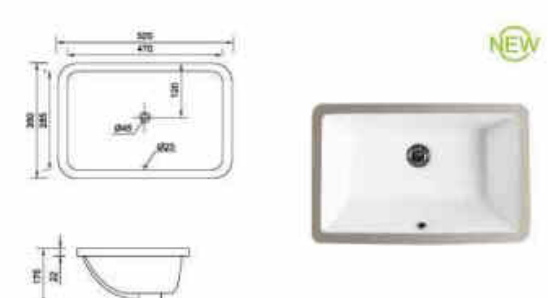

OLS-5024

1280 °C burned easy- clean glaze
Without pop- up drainer/faucet

Technical parameter
Size: 525*350*175mm