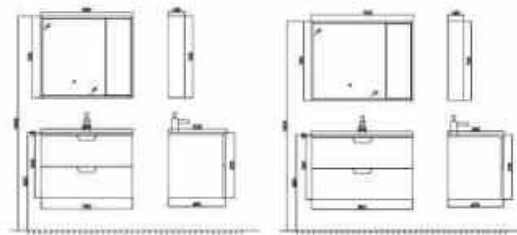

16mm ply wood;
Main body with edge banding MFC078 & drawer panel with PU matt lacquering, color PU031;
With built-in handle by made of aluminum alloy;
One-piece white resin basin, easy cleaning;
Mirror with one door & shelf, color MFC078, with led light.

size:800mm

size:900mm