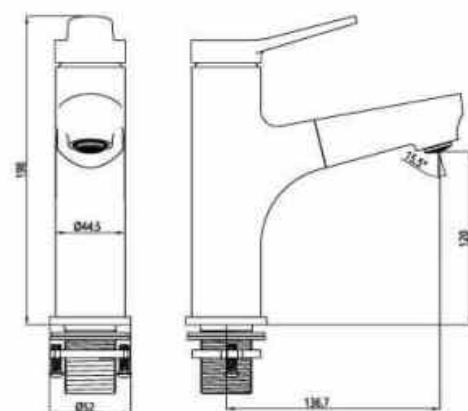

OLS-K1101

Chromed faucet made of 59 brass and zinc alloy;
Quality ceramic cartridge;
With pull-out water outlet.