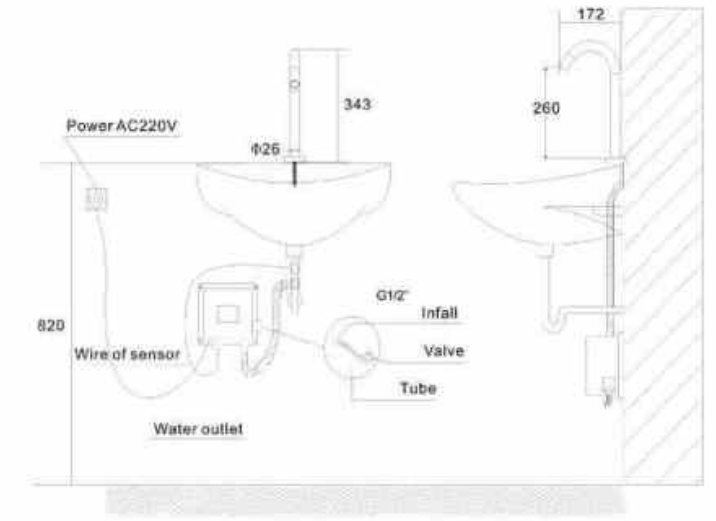

OLS-GP802ABDJ

Brass chromed sensor faucet, AC(220V);
Optional: DC or AC/DC;
13cm higher than GP802AB.