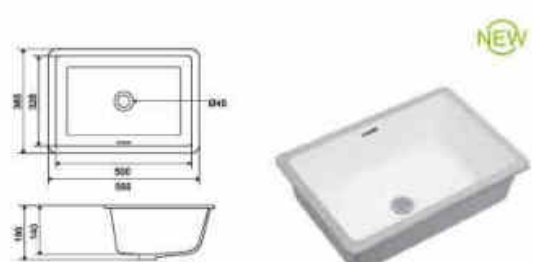

OLS-GC2410TWM

1280 °C burned easy- clean glaze
Without pop- up drainer/faucet

Technical parameter
Size: 555*385*185mm