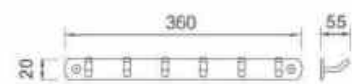

OLS-8028S

Brass chromed wall-mounted make-up mirror