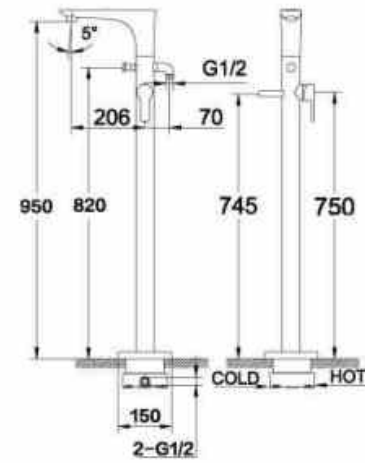

OLS-K1601

Brass chromed;
CERAM TEC cartridge;
NEOPERL aerator;
With installation kit.