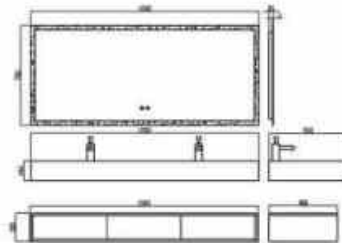

BC1116-1600

16mm ply wood;
Three push open drawers, color MFC067;
Rock board RB001 with seamless built-in ceramic basin;
Anti-fog LED mirror with touch on/off switch.