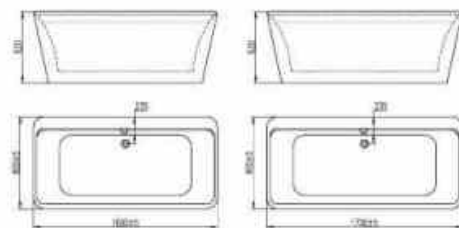

BT-62110A/B

Freestanding acrylic bathtub;
With drainer pop up and over-flow.
(Faucet is not included.)

Technical parameter
Size: 1600/1700x800x620mm
Material: Acrylic