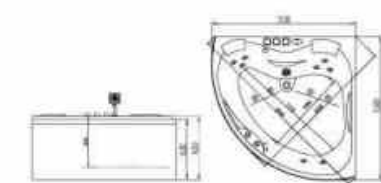

**OLS-6012X / LUX**

Touch control panel, pillow, 7-color lights, blue tooth speaker, thermostatic heater.

Technical parameter
Size: 1500x1500x650mm
Material: Acrylic
Massage system: Water massage+Air massage
Voltage: 110V/220V
Power: 3.1KW