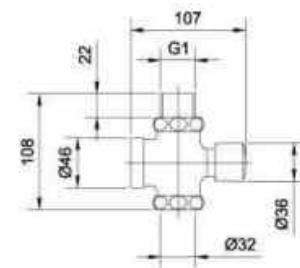

OLS-P8014

Brass chromed anti-odor floor drain.