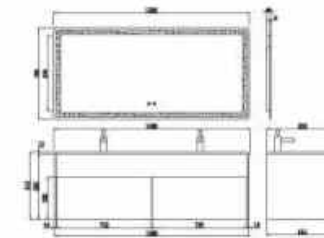

BC1120-1000/1200/1500

16mm ply wood;
Two big drawers front MFC070, and body edge banding
MFC061, inside with LED light;
Rock board RB004 with built-in ceramic basin (paste the
basin to counter by DIY);
Anti-fog LED light mirror with touch on/off switch.