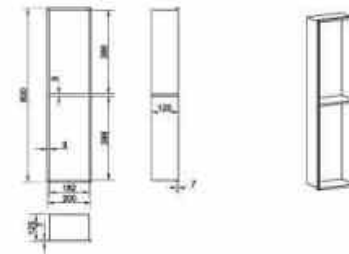

NEW

OLS-SP-M003G/S

304 stainless steel niche
Color options: gold brushed/gun grey