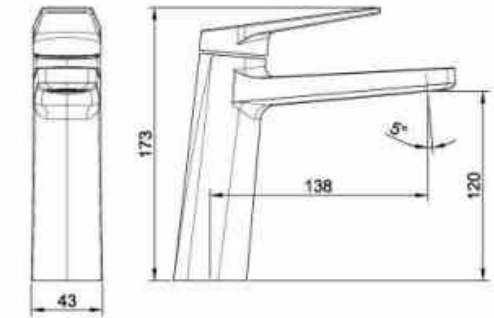

OLS-K1091

Brass chromed gravity die casted;
Quality ceramic cartridge;
With hot cold flex;
180° rotatable water spout.