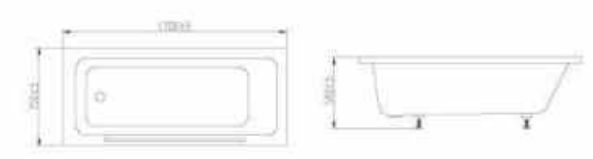

BT-62113A(R)

Water pump, brassed chromed faucet, air switch control, self-clean.

Technical parameter
Size: 1600x780x630mm
Material: Acrylic
Massage system: Water massage
Voltage: 110V/220V
Power: 750W

BT-62112A/B-LUX

Touch control panel plus massage pressure regulator;
With thermostatic heater; With bluetooth speaker;
With faucet and CASCADE spout; Left/Right reversible.

Technical parameter
Size: 1600/1700x700x630mm
Material: Acrylic
Massage system: Water massage+Air massage
Voltage: 110V/220V
Power: 3.1KW

BT-62116(L)

Water pump, ABS chromed air switch control plus massage pressure regulator; With faucet and CASCADE spout. (Glass screen optional)

Technical parameter
Size: 1500x850x630mm
Material: Acrylic
Massage system: Water massage
Voltage: 110V/220V
Power: 750W

BT-6085/A/B(R)

Empty bathtub with drainer, faucet, shower, spout.

Technical parameter
Size: 1500/1600/1700x750x570mm
Material: Acrylic

BT-61137/A

Empty bathtub.

Technical parameter
Size: 1500/1600x800x560mm
Material: Acrylic

BT-61136A

Free-standing matte black acrylic bathtub with pop-up drainer.

Technical parameter
Size: 1600x810x700mm
Material: Acrylic

BT-66103S/B

Built-in bathtub, empty bathtub.

Technical parameter
Size: 1500/1700x750x560mm
Material: Acrylic

BT-66108B

Built-in empty bathtub, with drainer, pillow, handle bar.

Technical parameter
Size: 1700x750x540mm
Material: Acrylic