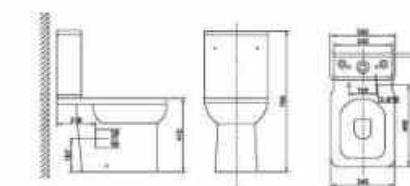

OLS-WMH9952

2- piece, easy- clean glaze
PP seat cover soft closing
Washdown, 4/6L per flush
P- trap 180mm

Technical parameter
Size: 614*345*795mm