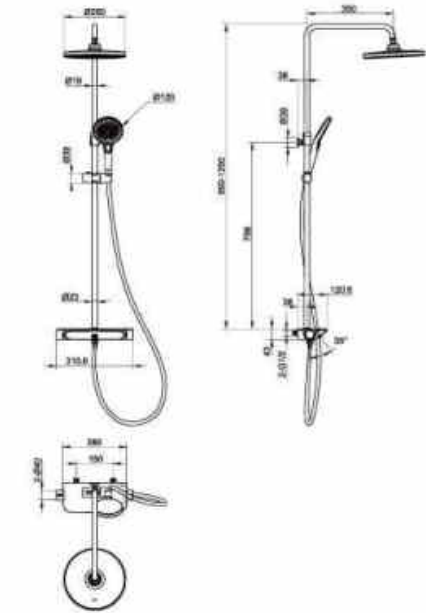

OLS-7603H/HB

Thermostatic 59 brass stick shower;
Air injected enlarged round top shower with silicon descaling;
3 modes of hand shower;
Anti- twisted flexible pipe, with shampoo holder;
Color: chromed+white/matte black.