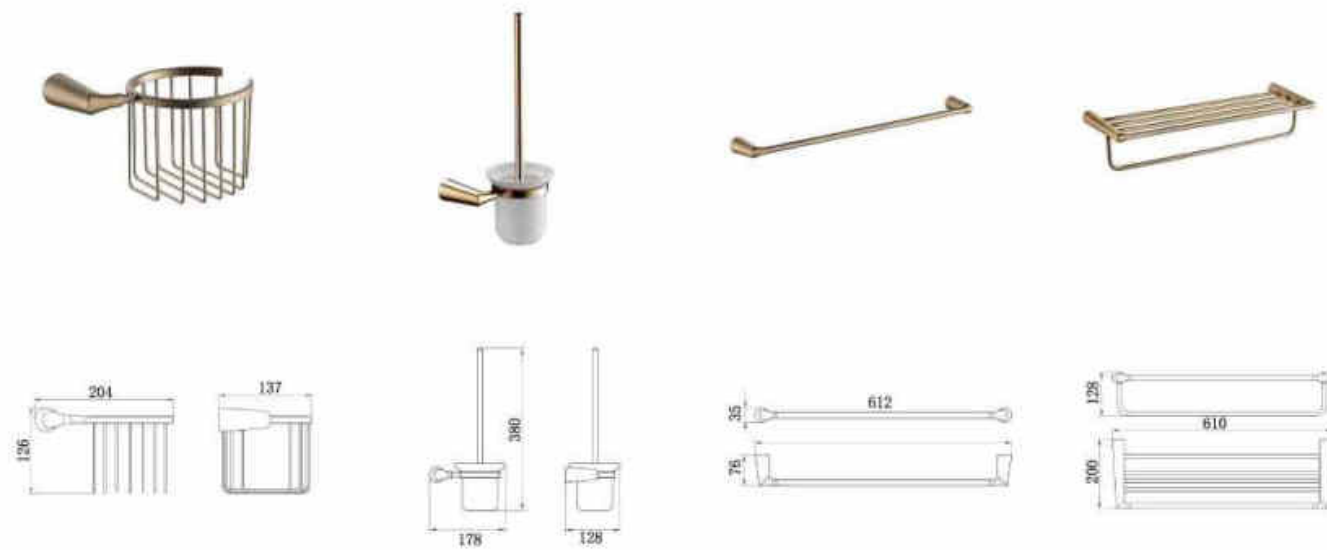

OLS-8020S-T

OLS-P7900GSET

Golden 304 shower set, including bath towel rack, paper holder, toilet brush and single towel rack