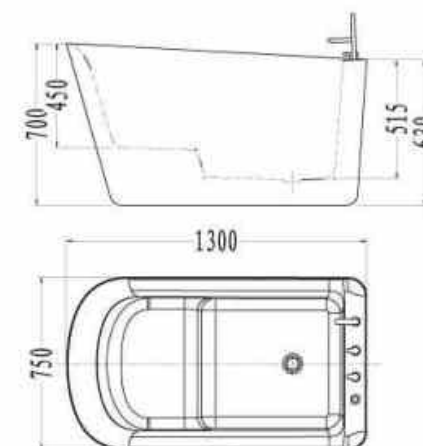

BT-NL611S

Free-standing bathtub with integrated seat,
Super thin drainer & overflow.

Technical parameter
Size: 1300x750x700mm
Material: Acrylic