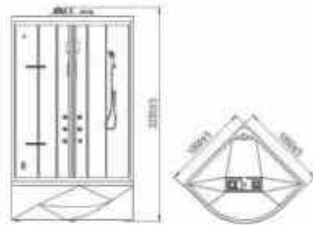

SR-86153 / 86153S

White profile with white painted back glass;
Built- in black glass function column with touch control panel;
With colorful lights, fan, FM,bluetooth,ozone, steam;
With top rain shower,hand shower and back massage jets;
With shampoo holder;
Tray height 420mm.

Technical parameter
Size:1000x1000x2200mm
Material: PMMA&ABS composite sheet, glass, aluminum alloy
With or without steam: SR- 86153 Without SR- 86153S With
Voltage/frequency: 220V/50HZ
Rate power: SR- 86153 20W SR- 86153S 3100W
Color: Black/White

white black

SR-86152 / 86152S

White profile with white painted back glass;
Built- in black glass function column with touch control panel.
With colorful lights, fan, FM,bluetooth,ozone,steam;
With top rain shower,hand shower and back massage jets;
With shampoo holder;
Tray height 420mm and L/R reversible.

Technical parameter
Size:1100x800x2200mm
Material: PMMA&ABS composite sheet, glass, aluminum alloy
With or without steam: SR- 86152 Without SR- 86152S With
Voltage/frequency: 220V/50HZ
Rate power: SR- 86152 20W SR- 86152S 3100W
Color: Black/White