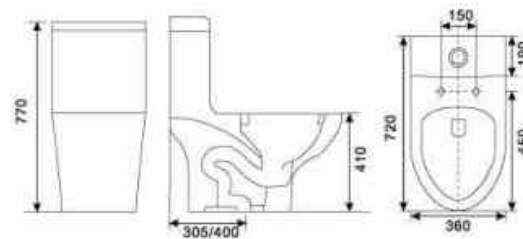

OLS-967

1- piece, self- clean glaze
PP seat cover soft closing
R&T flushing mechanism
Siphonic, 4/6L per flush
S- trap 300/400mm

Technical parameter
Size: 720*360*770mm