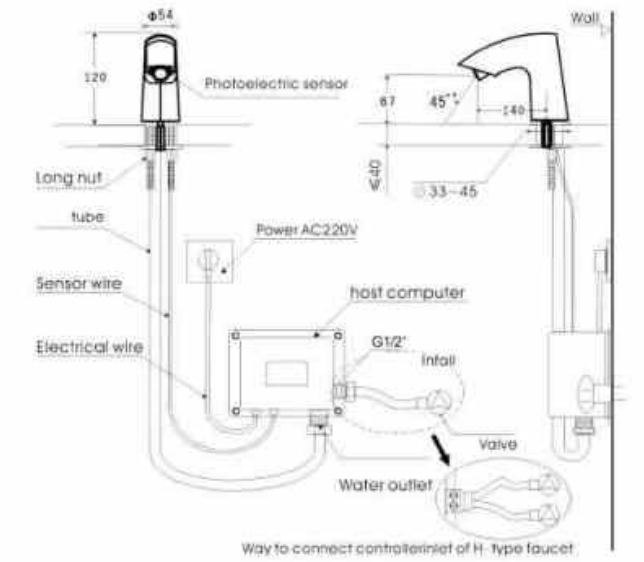

OLS-GP805AB

Brass chromed sensor faucet, AC(220V);
Optional: DC or AC/DC.