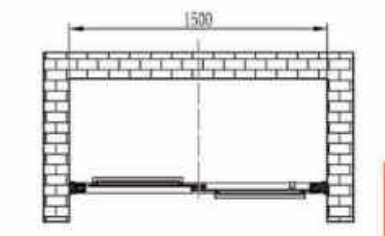

S1-6S22 NEW

304 Stainless steel profile with matte black finish,
8mm toughened transparent glass,
Two sliding doors,
Standard Size: 1300*2000mm
Size Option: L:1200-1800mm,H:1900-2100mm