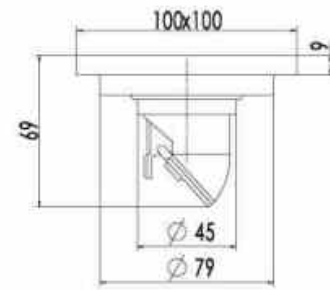

Brass chromed anti-odor floor drain, with magnetic water seal.

OLS-GP15