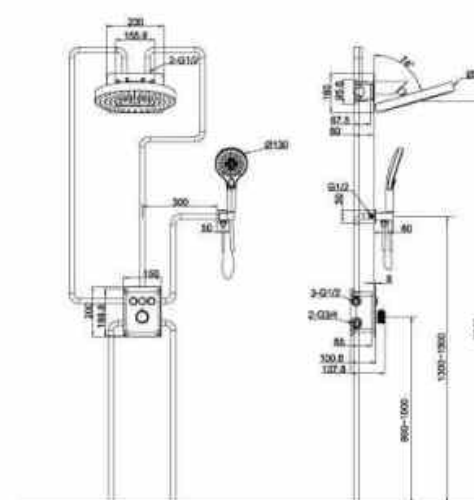

OLS-K1226A/AS

Thermostatic wall mounted shower set with square main body;
2 function water outlet;
With rain shower+rod;
Air- injection shower with descaling;
Color:chromed/gun grey.