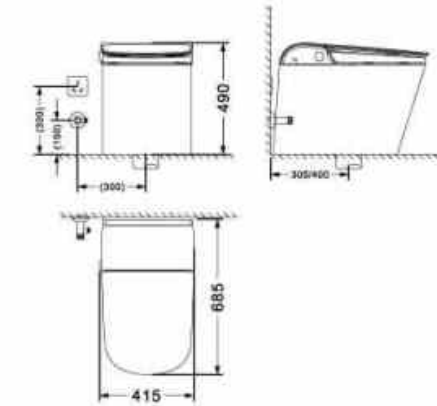

Technical parameter

Size: 690x420x500mm

Material: ABS+Ceramic

Hole distance: 305/400mm

Water Pressure: 0.2- 0.6MPa

Voltage/Frequency: 220V/50Hz

Siphonic flush without electricity

Multicolor options