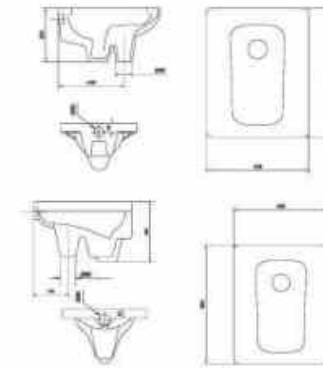

OLS-2017SQ/SH

Self- clean glaze
Frontward flush / Backward flush
With anti- odor water sealing

Technical parameter
Size: 565*430*265mm