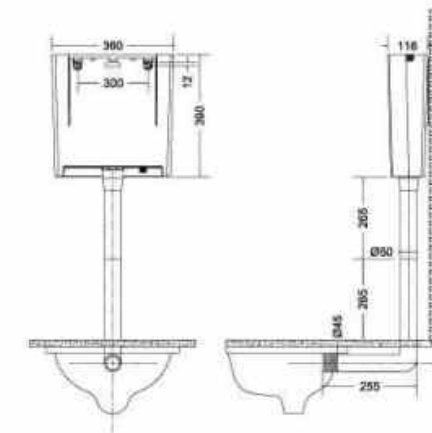

OLS-GP2007

Water-saving flushing tank for squatting pan
ABS

Technical parameter
Size: 390*116*360mm