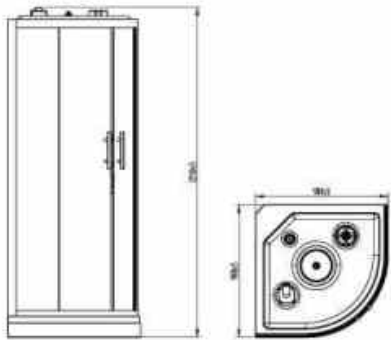

SR-86150 / 86150S

White profile with white painted back glass;
Touch control panel for top light, fan, FM, steam;
With glass shampoo holder;
With rain shower, back massage jets and hand shower;
Tray height 150mm.

Technical parameter

Size: 900x900x2250mm
Material: PMMA&ABS composite sheet, glass, aluminum alloy
With or without steam: SR-86202 Without / SR-86202 With
Voltage/frequency: 220V/50HZ
Rate power: SR-86150 20W / SR-86150S 3100W
Color: White/Chromed

white

SR-86202/WS

Black profile with black painted back glass,
Touch control panel for ceiling light, fan, FM, 3KW steam & bluetooth,
With top rain shower, back jets, hand shower & faucet, storage shelf,
massage bathtub with water pump, 4 big jets, ABS chromed air switch
control plus massage pressure regulator, drainer.

Technical parameter

Size: 1500x900x2200mm
Material: glass, aluminum profile, acrylic
With or without steam: SR-86202WS With / SR-86202 Without
With or without massage bathtub: 86202WS with / 86202 without
Voltage/frequency: 220V/50HZ
Rate power: SR-86202 20W / SR-86202WS 3650W
Color: White/Black