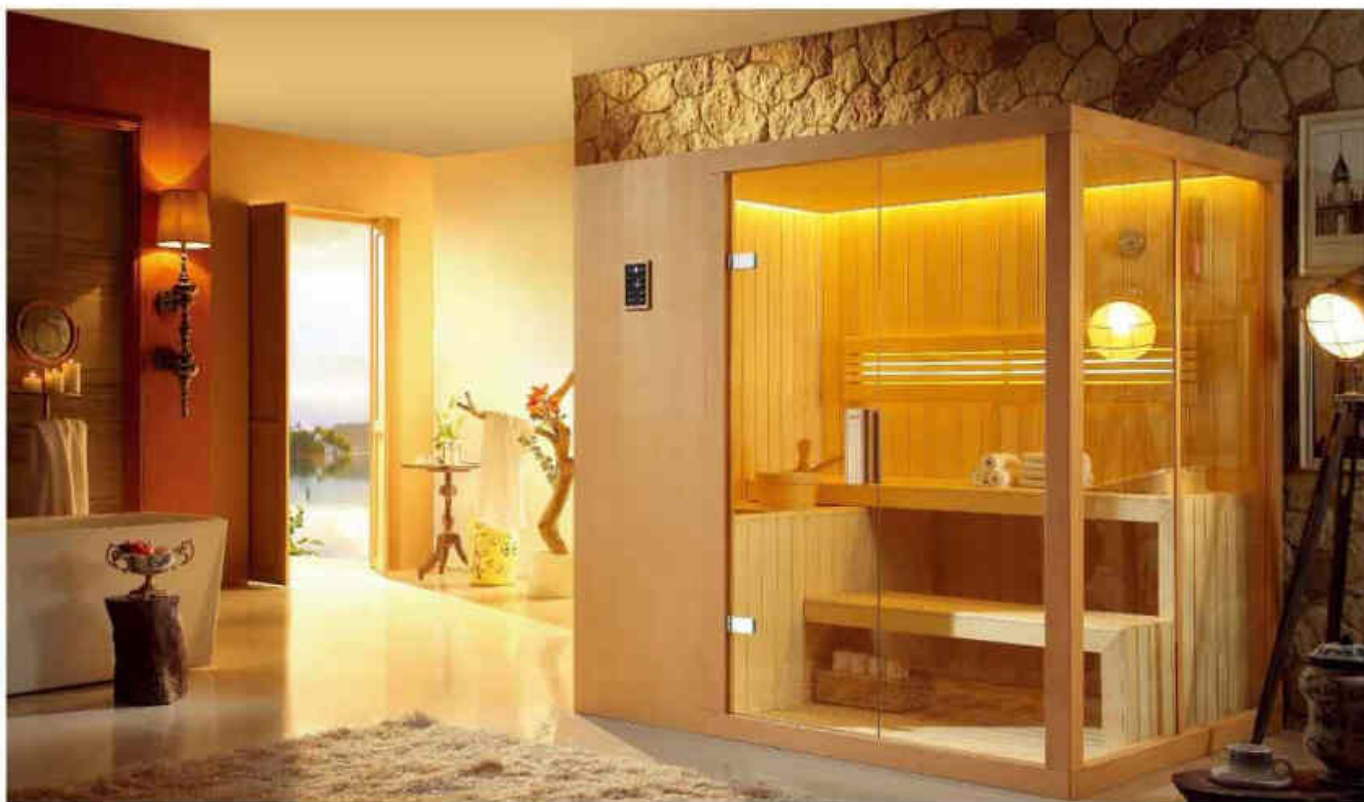

Technical spec

Size: 1800\*1200\*2100mm

Material: Canadian red cedar & German red beech

Glass thickness: 8mm

Stove Power: 6.0 KW

SN-98100S-1500/2000  

Sauna room with Finland Harvia stove;  
 Top light; ozone;  
 Colorful back lights;  
 Electronic control system; bluetooth;  
 Wooden bucket & spoon;  
 Thermometer; sandglass.  
 (Customization is available)