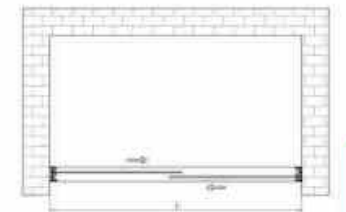

SS-2026

304 Stainless steel profile with brushed gold finish,
8mm toughened transparent glass,
One fixed door, one sliding doors,
Standard Size: 1300*2000mm
Size Option: L:1200-1700mm,H:1900-2100mm

SS-0804

304 Stainless steel profile with matte black finish,
8mm toughened transparent glass,
Two fixed doors, one pull- out open doors,
Standard Size: 900*900*2000mm
Size Option: L:800-1200mm,W:800-1200mm, H:1900-2100mm

SS-2027

304 Stainless steel profile with gun grey finish,
8mm toughened transparent glass,
Three sliding doors,
Standard Size: 1200*2000mm
Size Option: L:950-1800mm,H:1900-2100mm

SR-2020

304 Stainless steel plus aluminum as profile;
8mm clear toughened glass;
Graceful matte black finish on profile and handles;
Horizontal handles and double sliding soft- closing doors;
Standard Size: 1400*2000mm
Size option: L:1200-2000mm H:1900-2200mm

SS-2033

304 Stainless steel profile with matte black finish,
8mm toughened transparent glass,
Two fixed doors, two sliding doors,
Standard Size: 900*900*2000mm
Size Option: L:865-1300mm,W:865-1300mm, H:1900-2100mm

SR-2023

304 Stainless steel profile with matte black finish;
8mm toughened transparent glass;
Special two door handles with curve shape;
Double side soft- closing sliding doors;
Standard Size: 1400*2000mm
Size option: L:1200-2000mm H:1900-2000mm