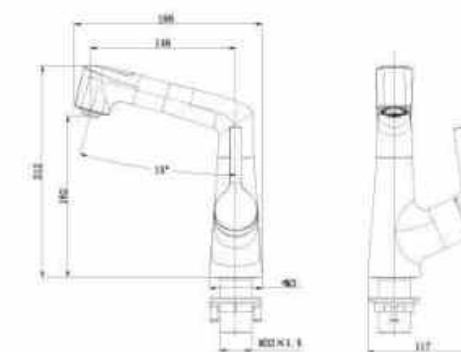

OLS-K1112TB

Brass matte black gravity die casted;
Air- injected & descaling water spout;
With hot cold flex;
The spout can be pulled, and the main body can be lifted and rotated.