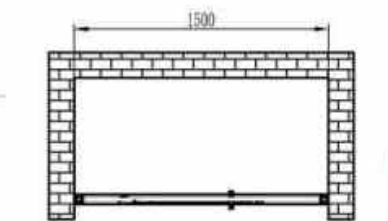

S1-3S31 NEW

304 Stainless steel profile with gun grey finish,
10mm toughened transparent glass,
Pull-out open door,
Standard Size: 1300*2000mm
Size Option: L:1200-1800mm, H:1900-2200mm