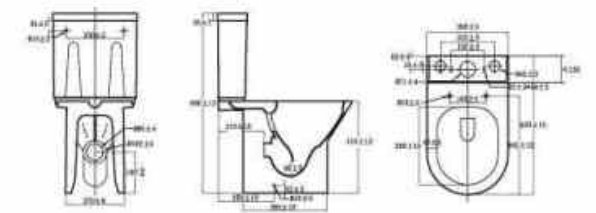

OLS-WM9902

2- piece rimless, easy- clean glaze
Durable seat cover soft closing
High quality flushing mechanism
Washdown, 3/4.5L per flush
S- trap 220mm; P- trap 180mm
Optional: PP/UF seat cover

Technical parameter
Size: 630*365*800mm