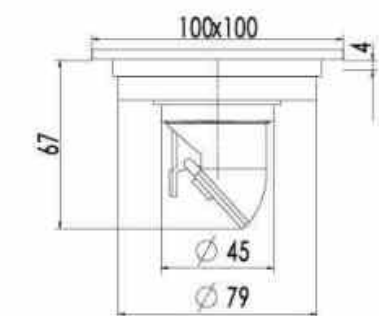

OLS-P635N

Brass chromed brushed nickel anti-odor floor drain, with magnetic water seal.