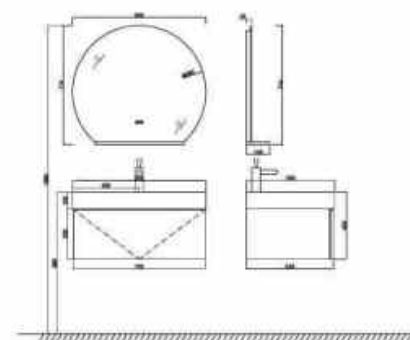

BC6032-800

16mm ply wood;
One drawer box with high glossy lacquering, color UV017 and drawer inside with light;
One-piece aluminum stone with high edge & drainer;
Half-round mirror with light, touch control sensor switch & anti-fog function.