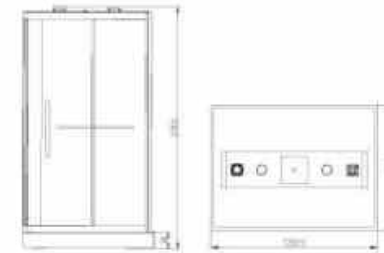

SR-86155(L) / 86155S(L)

White profile with white painted back glass;
Built-in black glass function column with touch control panel;
With colorful lights, fan, FM, bluetooth, ozone, steam;
With top rain shower, hand shower and back massage jets;
With shampoo holder;
Tray height 420mm.

Technical parameter
Size: 1300x900x2200mm
Material: PMMA&ABS composite sheet, glass, aluminum alloy
With or without steam: SR-86155 Without / SR-86155S With
Voltage/frequency: 220V/50HZ
Rate power: SR-86155 20W / SR-86155S 3100W
Color: Black/White

SR-86159

White profile with white painted back glass;
Built-in black glass function column with touch control panel.
With top light, fan, FM;
With top rain shower, hand shower and back massage jets;
With shampoo holder;
Tray height 150mm.

Technical parameter
Size: 1200x900x2200mm
Material: PMMA&ABS composite sheet, glass, aluminum alloy
With or without steam: Without
Voltage/frequency: 220V/50HZ
Rate power: 20W
Color: White

SR-86155A(R) / 86155AS(R)

White profile with white painted back glass;
Built-in black glass function column with touch control panel;
With colorful lights, fan, FM, bluetooth, ozone, steam;
With top rain shower, hand shower and back massage jets;
With shampoo holder;
Tray height 150mm.

Technical parameter
Size: 1300x900x2200mm
Material: PMMA&ABS composite sheet, glass, aluminum alloy
With or without steam: SR-86155A Without / SR-86155AS With
Voltage/frequency: 220V/50HZ
Rate power: SR-86155A 20W / SR-86155AS 3100W
Color: Black/White

OLS-9501/OLS-9501B/OLS-9501C(R)

Combining bathtub and shower design;
Bright silver profile and grey back glass;
With shampoo holder, rain shower, hand shower;
With pillow, back massage jets and chromed start switch.