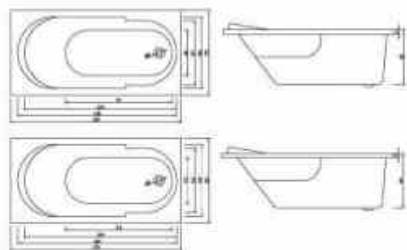

BT-1002

Built-in empty bathtub; Without drainer; Without pillow;
Without handle bar.

Technical parameter
Size: 1500/1700x750x450mm
Material: Acrylic