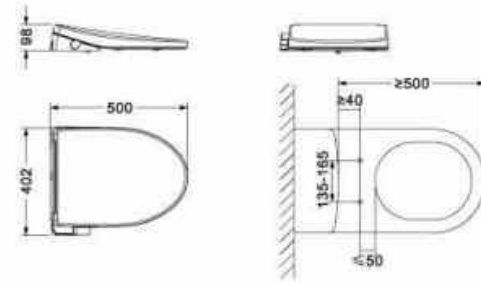

EB-7608

Normal wash, lady wash, air-injected wash, massage wash, anti-bacterial nozzle & seat, instant heating, warm seat, quick release cover.
Recommend to match OLS-928T, OLS-953 ceramic toilet.

Technical parameter
Size: 500x400x98mm
Material: PP
Voltage/Frequency: 220V/50Hz