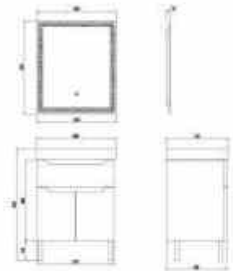

BC5018-600/800

16mm chipboard & 18mm MDF;
One drawer & two doors front PU007,
and body MFC030;
Ceramic basin with drainer popup;
Aluminium support legs are optional;
Mirror type is optional.