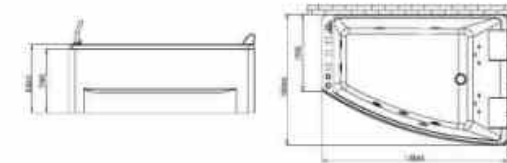

**BT-65100X/A(R)**

Water pump + 6pcs big jets + 6pcs small jets; ABS chromed air switch control with massage pressure regulator; With faucet and CASCADE spout. 2pcs pillow.

Technical parameter  
 Size: 1700x1600x1200x630mm  
 Material: Acrylic  
 Massage system: Water massage+Air massage  
 Voltage: 110V/220V  
 Power: 3.1KW