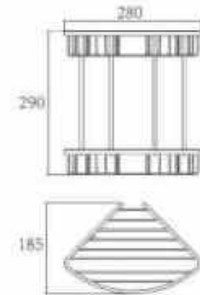

Stainless steel chromed double layers triangle mesh basket

OLS-8022S