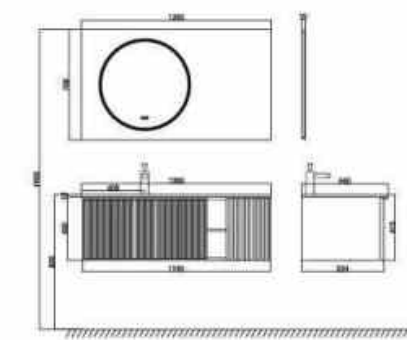

NEW

BC9015-1200

16mm ply wood;  
Body is PU white lacquering, side panel is PU black lacquering & front drawer with matt black aluminum frame glass;  
Black artificial integrated basin with grains and drainer;  
Smart mirror with touch control sensor switch & anti-fog function.