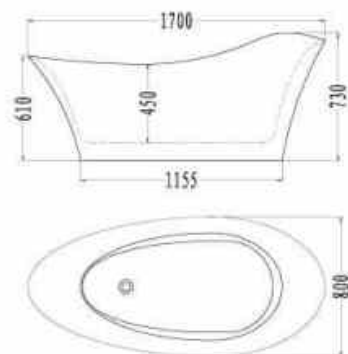

BT-NL613B

Free-standing acrylic bathtub with pop-up drainer, overflow.
(tub color optional)

Technical parameter
Size: 1700x800x730mm
Material: Acrylic