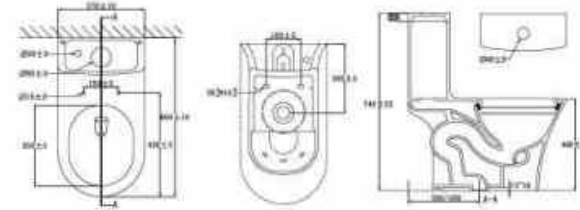

OLS-959

1- piece, easy- clean glaze
Rimless tornado flush, 4/6L per flush
R&T flushing mechanism
PP seat cover soft closing
S- trap 300/400mm

Technical parameter
Size: 660*370*740mm