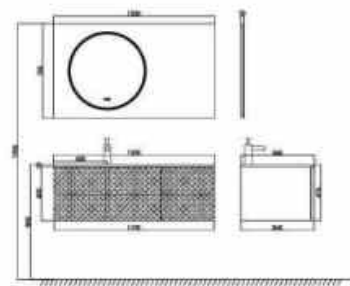

BC4056-1200

16mm ply wood;
Front panels with special corner texture finishing & body is with two big drawers, PU matt painting, color PU038;
Artificial integrated basin with grains and drainer;
Smart mirror with touch control sensor switch & anti-fog function.