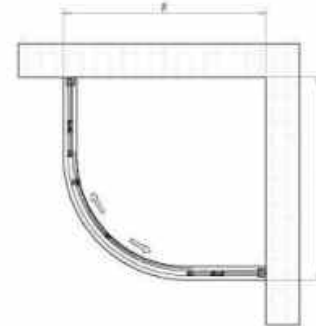

SR-2028

304 Stainless steel profile with bright silver finish;
8mm toughened transparent glass;
Double soft-closing sliding doors with vertical handles;
Standard Size: 900*900*2000mm
Size option: L:900-1300mm W:900-1300mm H:1900-2000mm