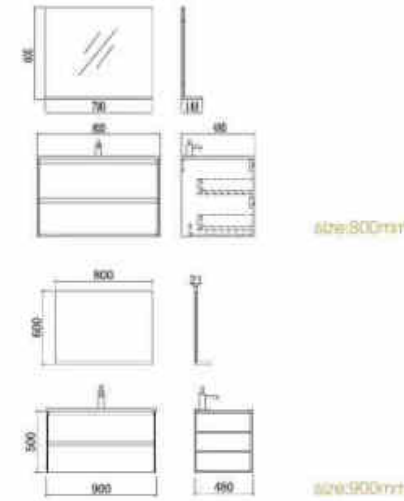

BC4017-800/900

16mm ply wood;
Body 2pcs drawers with matt white PU007;
Artificial stone basin with drainer popup;
Mirror with shelf, color PU007.

BC4017-1000

16mm ply wood;
Body 2pcs drawers with matt white PU007;
Artificial stone basin with drainer popup;
Mirror with shelf & one door cabinet, color PU007.