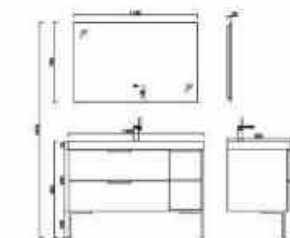

BC1132A-1200

16mm ply wood;
With two drawers & two open shelves, metal handle & feet;
Body color is edge banding finishing, MFC067;
Grey diamond stone basin (Silicon oxide) with drainer;
Smart anti-fog light mirror with touch on/off.