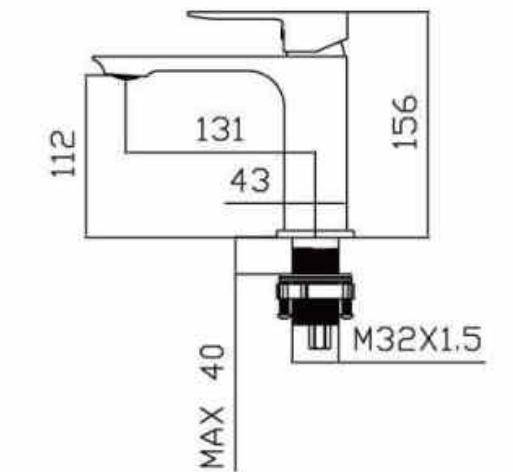

OLS-K1035

Brass chromed gravity die casted;
Quality ceramic cartridge;
With hot cold flex.

NEW

OLS-K1036

Brass chromed gravity die casted;
Quality ceramic cartridge;
With hot cold flex & tap bubbler.

OLS-K1035W

Brass gravity die casted;
Quality ceramic cartridge;
With hot cold flex;
White coating body.

NEW

OLS-K1036B

Fashion matte black coating;
Brass gravity die casted;
High quality ceramic cartridge;
With hot cold flex.