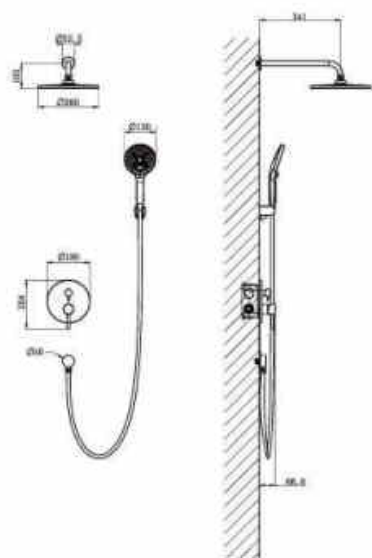

OLS-K1220A/AB/AS

Wall mounted shower set with round panel;
2 function water outlet;
With rain shower+ rod;
Air- injected shower with descaling;
Color: chromed/matte black/gun grey.