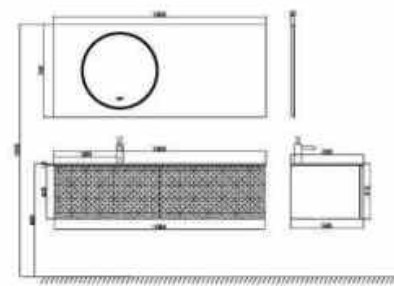

BC4056-1600

16mm ply wood;
Front panels with special corner texture finishing & body is with two big drawers, PU matt painting, color PU038;
Artificial integrated basin with grains and drainer;
Smart mirror with touch control sensor switch & anti-fog function.