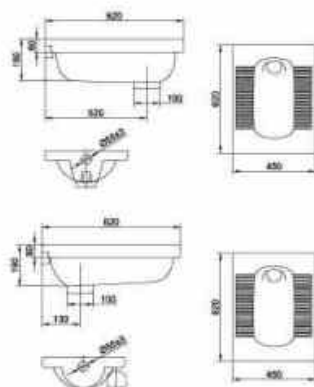

OLS-2019Q/H

Self- clean glaze
Frontward flush / Backward flush
Without anti- odor water sealing

Technical parameter
Size: 620*450*190mm