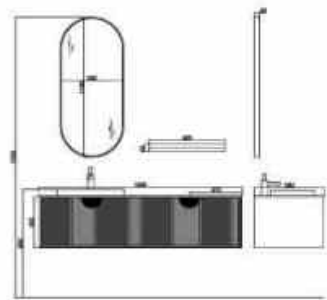

BC1134-1600L

16mm ply wood;
Rock board counter RB007;
Main cabinet PU matte lacquering PU021;
Two soft-closing drawers front with elegant wave design,
with auto-open lights on sliders & elegant golden handles;
Oval type mirror with metal frame & metal shelf with golden color;