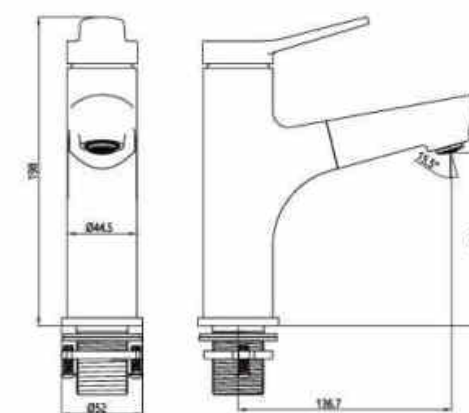

OLS-K1101S

Gun grey color faucet made of 59 brass and zinc alloy;
Quality ceramic cartridge;
With pull-out water outlet.