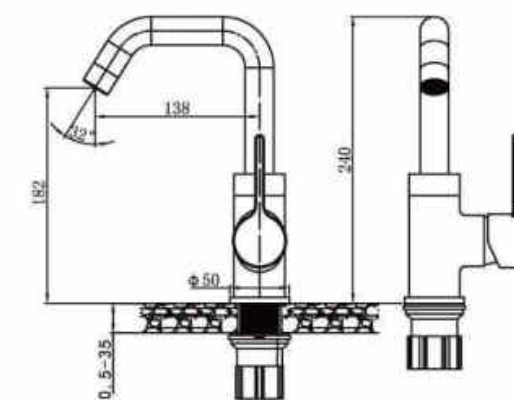

OLS-K1109

Brass chromed gravity die casted;
Quality ceramic cartridge;
With hot cold flex;
Rotatable water spout.