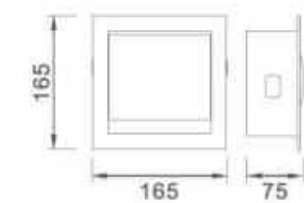

Stainless steel bright polished paper holder