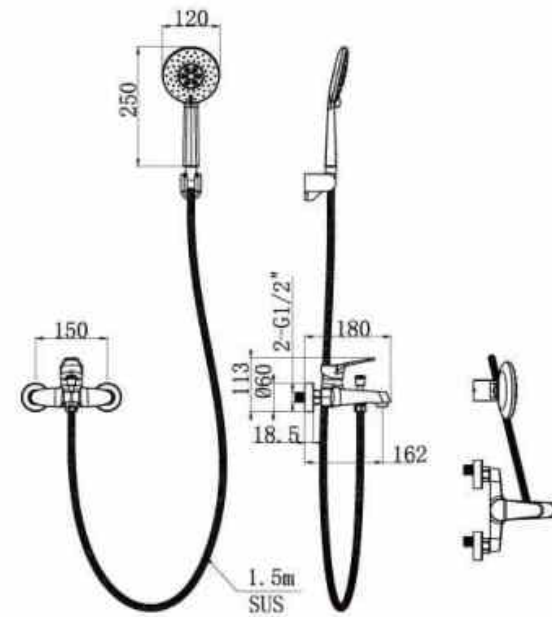

OLS-K1266

Brass chromed shower faucet with flex + hand shower + holder
Spout length 8cm;
Color: chromed.