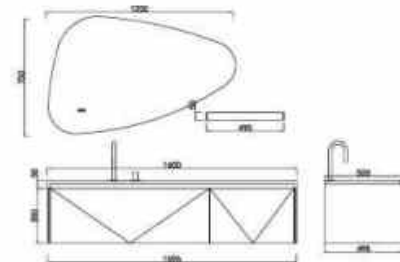

16mm ply wood;
One drawer & one door with PU matte lacquering finish, color PU034;
One-piece aluminum stone art basin with drainer;
Smart mirror with touch sensor light & anti-fog function.