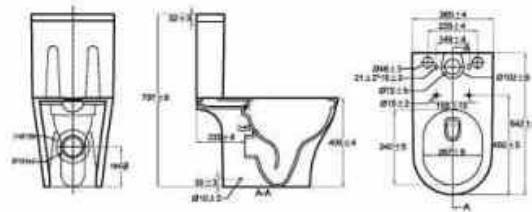

OLS-WM9907

2- piece Rimless, easy-clean glaze
UF thin seat cover soft closing
GEBRIT flushing mechanism
Washdown, 3/4.5L per flush
S- trap 220mm; P- trap 180mm
Optional: PP/UF seat cover

Technical parameter
Size: 642*365*797mm