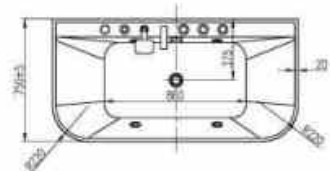

BT-62122/A/B

Water pump+4pcs medium jets;
Pneumatic switch control plus massage pressure regulator;
With chromed faucet,water inlet and diverter;
With pop up drainer and auto-pipe cleaning;
White inside and white outside.
(Matte black faucet optional)
Optional: rose red, black, khaki, matte green, matte black, matte grey.

Technical parameter

Size: 1500/1600/1700x750x600mm

Material: Acrylic