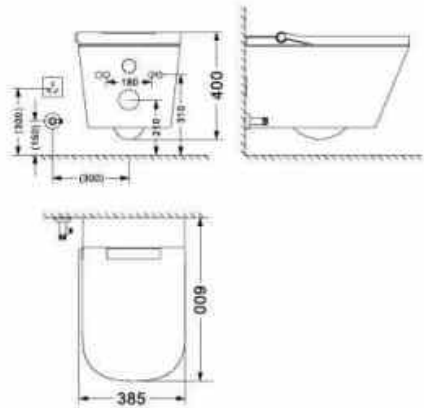

IT-730

Wall-mounted, rimless easy-clean, anti-bacterial nozzle & seat, automatic deodorization, prewetting ceramic surface, one button smart control.

Technical parameter
Size: 600x385x400mm
Material: UF+PBT+Ceramic
Hole distance: 180mm
Water Pressure: 0.07- 0.6MPa
Voltage/Frequency: 220V/50Hz