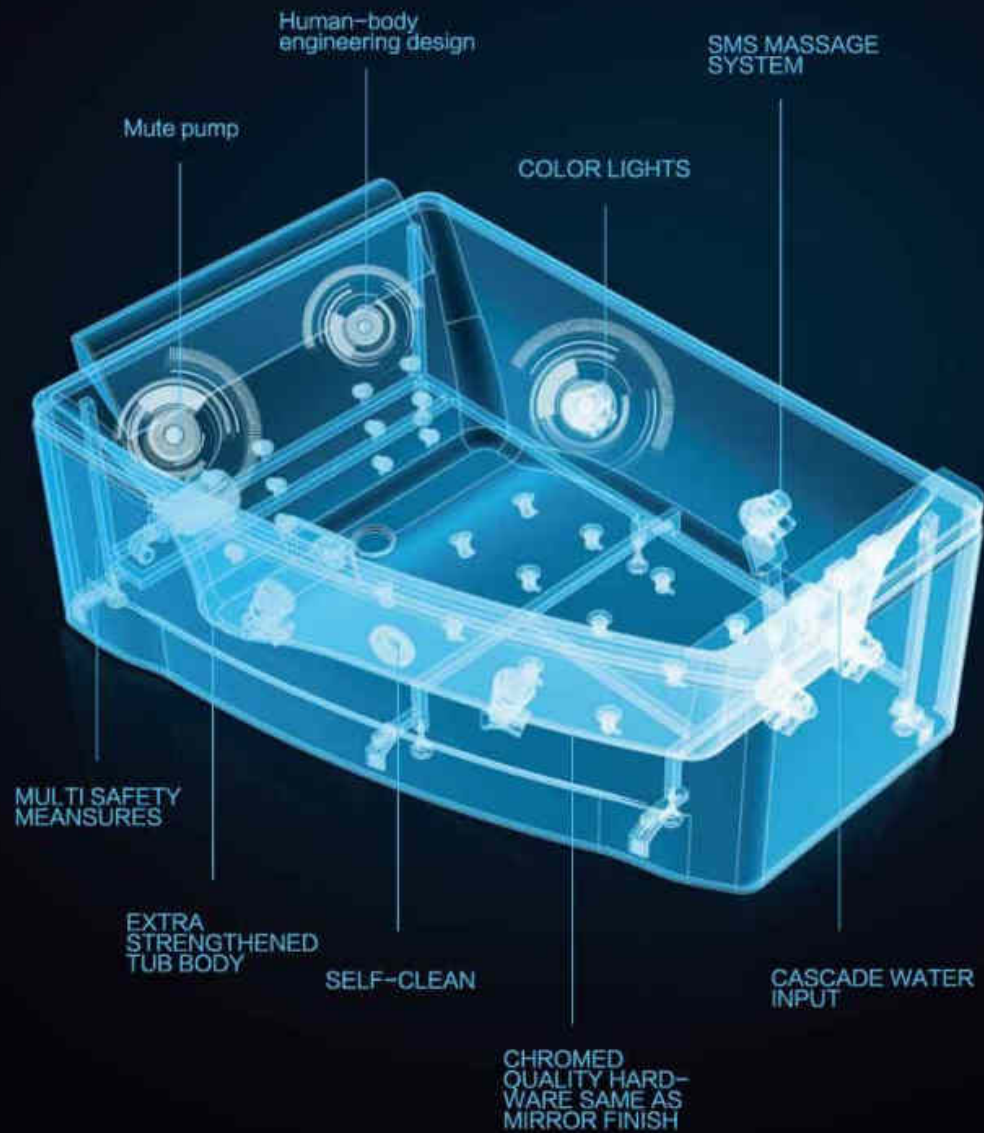

**MASSAGE SYSTEM**

The innovative Simulated Massage(SMS)was developed by integrating electronic numerical,water pressure impulse and human engineering.

**HUMAN-BODY ENGINEERING DESIGN**

Cylinder structure according to the body figure,whether sitting or lying all comfort excellent. Environmental friendly-