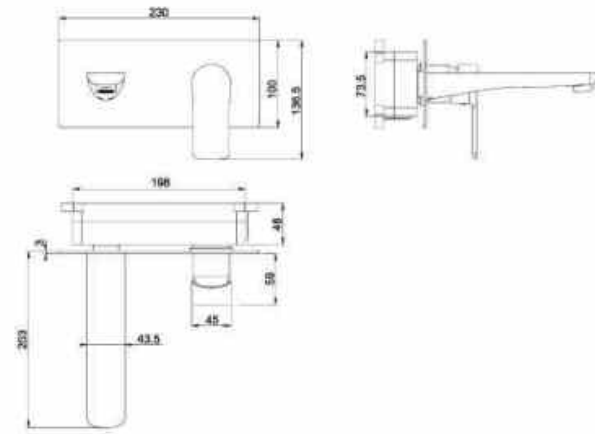

OLS-K1317AB

Brass wall mounted basin mixer;
With fashion matte black finish;
High quality ceramic cartridge.