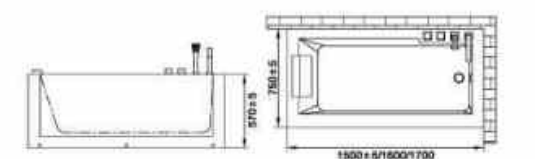

BT-6085/A/B(R)

Empty bathtub with drainer, faucet, shower, spout.

Technical parameter
Size: 1500/1600/1700x750x570mm
Material: Acrylic