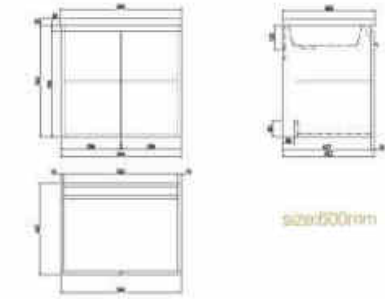

16mm chipboard;  
 Edge banding MFC030;  
 2pcs doors with alu handle, with adjustable shelf;  
 Ceramic basin with drainer popup;  
 Mirror with shelf MCF030.

size:600mm

size:700mm

size:800mm

size:900mm

size:1000mm