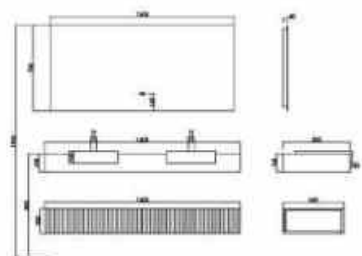

BC1142-1600

16mm plywood;
Body is edge banding MFC061 with front 2 push- open drawers with elegant wavy design, PU matte lacquering PU022;
2pcs Black diamond stone basin (silicon oxide) with drainer & Rock board counter RB007;
Smart anti- fog light mirror with touch on/off.