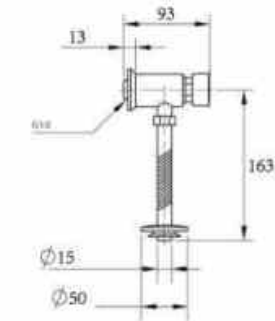

OLS-P8017

Brass chromed urinal flush sensor, AC/DC;
Stainless steel panel;
With time-stand by.