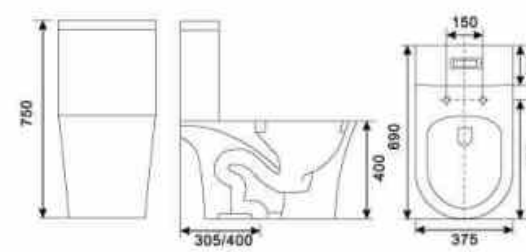

OLS-953

1- piece toilet, self- clean glaze
Pinhole jet- siphonic flush, 3.5/5L per flush
Fully glazed waste pipe with diameter 50mm, R&T water fittings
UF seat cover soft closing
Quiet water inlet & mute seat cover closing
S- trap 300/400mm

Technical parameter
Size: 690*375*750mm