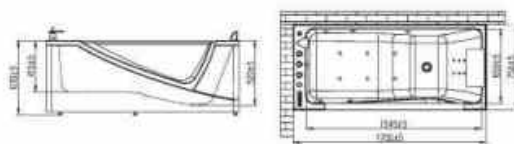

BT-65108A/B(L)

Touch control panel, pillow, CASCADE faucet spout, 7-color lights, blue tooth speaker, self-clean.

Technical parameter
Size: 1700x1600x750x630mm
Material: Acrylic
Massage system: Water massage+Air massage
Voltage: 110V/220V
Power: 3.1KW