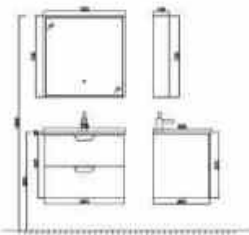

16mm ply wood;
Main body with edge banding MFC078 & drawer panel with PU matt lacquering, color PU031;
With built-in handle by made of aluminum alloy;
One-piece white resin basin, easy cleaning;
Mirror with led light & shelf, color MFC078.

BC4051-800/900