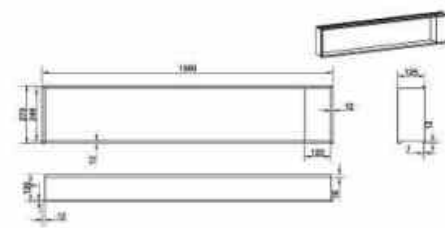

NEW

OLS-SP-M001G/S

304 stainless steel niche
Color options: gold brushed/gun grey

NEW

OLS-SP-M002G/S

304 stainless steel niche
Color options: gold brushed/gun grey

NEW

OLS-SP-M003G/S

304 stainless steel niche
Color options: gold brushed/gun grey

NEW

OLS-SP-M004LG/LS

304 stainless steel niche
Color options: gold brushed/gun grey

NEW

OLS-SP-M005LG/LS

304 stainless steel niche
Color options: gold brushed/gun grey

OLS-P2900SET

Brass chromed shower set, including bath towel rack, paper holder, toilet brush and single towel rack

OLS-P7900SET

Brass chromed shower set, including bath towel rack, paper holder, toilet brush and single towel rack