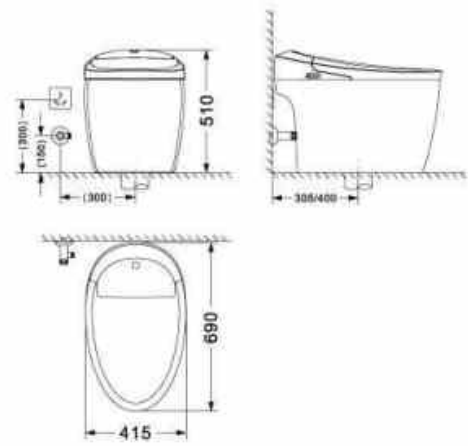

IT-627P / IT-627M / IT-627S

IT-627P / IT-627M
Siphonic, flush w/o electricity; Infrared wireless remote control;
One button auto function, temperature adjustable, with night
light.

IT-627S
auto flush, flush w/o electricity, warm seat, soft-closing seat &
cover.

Technical parameter	
Size:	695x420x510mm
Material:	PP+ Ceramic
Hole distance:	305/400mm
Water Pressure:	0.2- 0.6MPa
Voltage/Frequency:	220V/50Hz