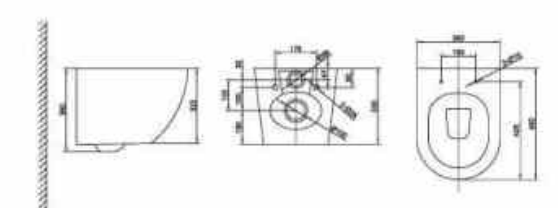

OLS-WMH9956B

Wall hung rimless black ceramic toilet
UF seat cover soft closing
P trap 180mm

Technical parameter
Size: 482*360*360mm