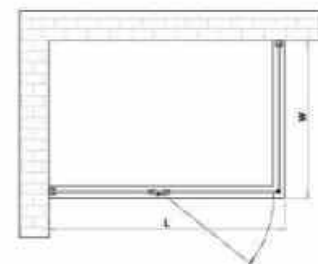

SR-3503

304 Stainless steel profile with matte black finish;
10mm toughened transparent glass;
Vertical handle and pull-out open door;
Standard Size: 1200*800*2000mm
Size option: L:1000-1800mm W:800-1300mm H:1900-2200mm