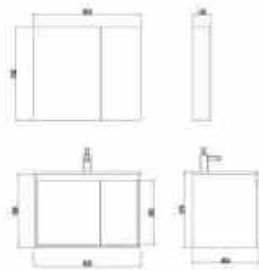

BC4033-600/700/800/900

16mm ply wood;
With two doors, MFC076, golden stainless steel hidden handle;
Artificial stone basin with drainer;
Mirror cabinet with two doors & no light, MFC076.