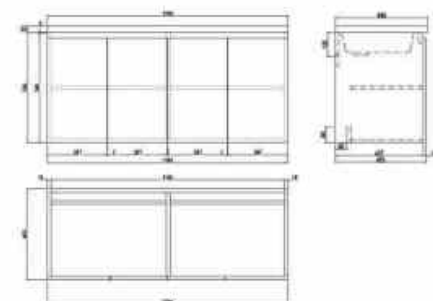

BC0610-1200DS

16mm chipboard;
Edge banding MFC054;
4pcs doors with alu handle, with adjustable shelf;
Ceramic basin with drainer popup;
Mirror with shelf MCF054.