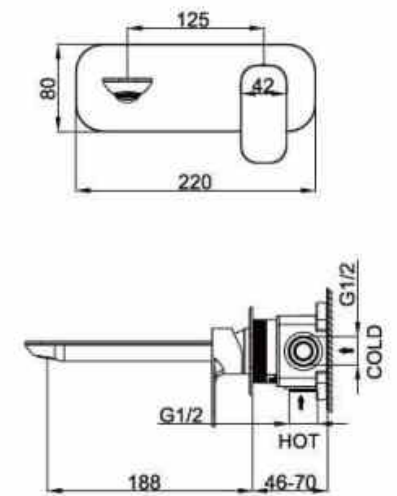

OLS-K1316AB

Brass matte black coating wall mounted basin mixer;
With high quality ceramic cartridge.