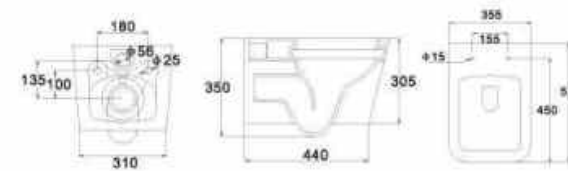

OLS-916

Wall hung rimless ceramic toilet
Easy-clean glaze
UF seat cover soft closing
Washdown, 3/4.5L per flush
P-trap

Technical parameter
Size: 515*355*350mm