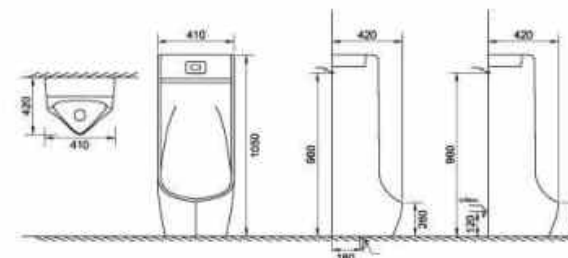

OLS-3017-S

Backward water inlet
1280 °C burned easy- clean glaze
Sensor auto flush, AC/DC
Free- standing, S trap

Technical parameter
Size: 410*420*1050mm