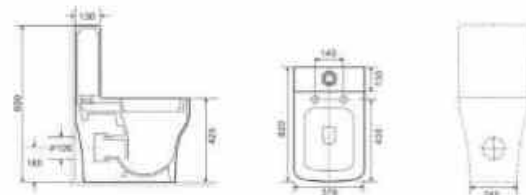

OLS-WM9904G

2- piece rimless, full back against wall
UF thin seat cover soft closing
GEBERIT flushing mechanism
Washdown, 3/4.5L per flush
P- trap 180mm

Technical parameter
Size: 620*376*850mm