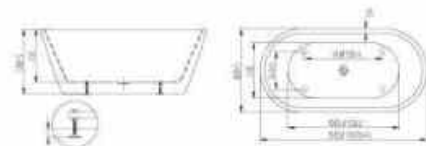

BT-61122/A

Acrylic free-standing bathtub,
Without overflow & faucet;
With pop-up drainer.
(Faucet optional)

Technical parameter
Size: 1500/1600x800x580mm
Material: Acrylic