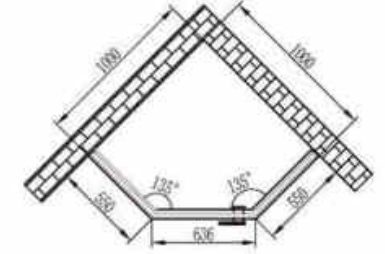

S1-7D31 NEW

304 Stainless steel profile with matte black finish,
8mm toughened transparent glass,
Pull- out open door,
Standard Size: 900*900*2000mm
Size Option: L:900-1200mm,W:900-2300mm, H:2000mm