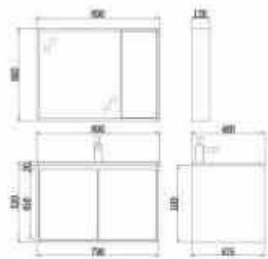

**BC2022-1100/1200L**

16mm ply wood;  
 2pcs drawers with one door, color MFC051;  
 Artificial stone basin with drainer;  
 Mirror with one shelf, color MFC051.

**BC2042-600/700/800/900**

16mm ply wood;  
Main cabinet body MFC061 with front doors MFC069;  
Artificial stone basin with drainer;  
Mirror MFC061 with door front MFC 069.