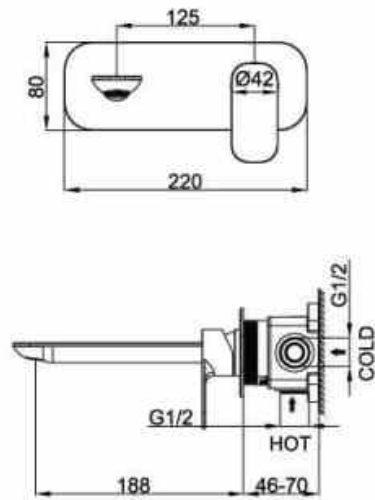

NEW

OLS-K1107W

Fashion matte white coating;
Brass gravity die casted;
Quality ceramic cartridge;
With hot cold flex.