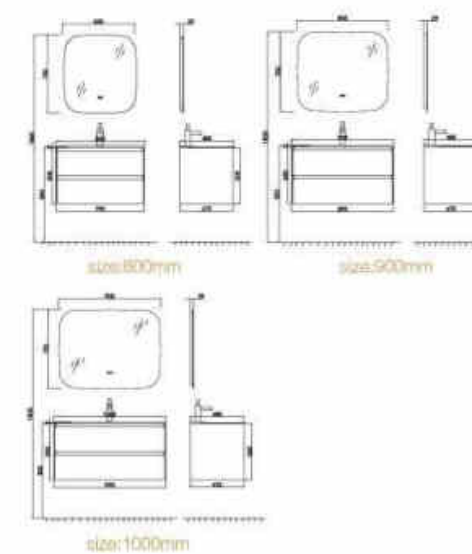

**BC2061-1500L**

16mm plywood;  
Two drawers & two door storage box with wood color;  
Aluminum stone basin, with drainer;  
Mirror with LED light plus wood shelf box.

**BC4017S-800/900/1000**

16mm ply wood;  
Two drawers with PU matte lacquering finish,color PU022;  
Resin basin with pop-up drainer;  
Mirror with touch sensor light & anti-fog function.