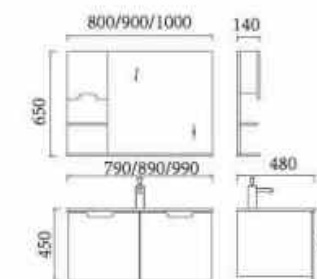

BC4019-800/900/1000

16mm ply wood;
Elegant hidden handle for 2 doors, matt painting PU019;
Artificial stone basin with drainer popup;
Mirror cabinet with shelf, PU019.