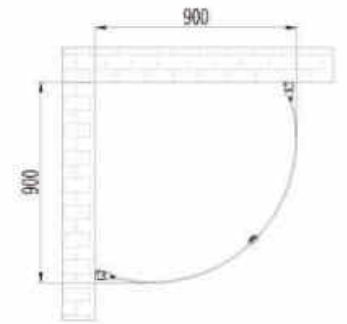

SR-LA007

Aluminum profile with bright silver finish;
5mm clear toughened glass;
Round ABS chromed door handle;
Standard Size: 900*900*1950mm
Size option: L:900-1000mm W:900-1000mm H:1900-2000mm

SR-1206

Aluminum profile with bright silver finish;
8mm clear toughened transparent glass;
Stainless steel door handle;
Standard Size: 1200*800*1900mm
Size option: L:1200-1600mm W:800-1200mm H:1800-2000mm

SR-1201

Aluminum profile with bright silver finish;
8mm clear toughened transparent glass;
Stainless steel door handle;
Standard Size: 1200*1900mm
Size option: L:1200-1600mm H:1800-2000mm

SR-1722

Aluminum profile with matte finish;
6mm clear toughened transparent glass;
Space saving design with PIVOT door handles;
Standard Size: 900*900*1950mm
Size: 900*900*1950mm

SR-1205

Aluminum profile with bright silver finish;
8mm clear toughened transparent glass;
Stainless steel door handles;
Standard Size: 900*900*1900mm
Size option: L:900-1000mm W:900-1000mm H:1800-2000mm

SR-1727

Aluminum profile with matte silver finish;
6mm clear toughened transparent glass;
Space saving design with PIVOT door handles;
Standard Size: 950*800*2000mm