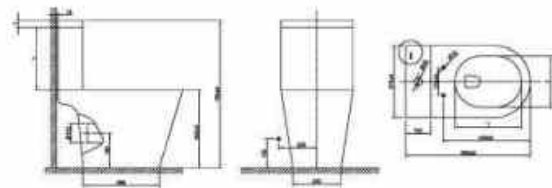

OLS-970P

1- piece rimless self- clean ceramic toilet, whole pipe glazed,
Durable PP fast- disassemble seat cover, mute effect,
Washdown flush, qualified R&T water fitting
Hole distance: P- trap 180mm

Technical parameter
Size: 650*375*765mm