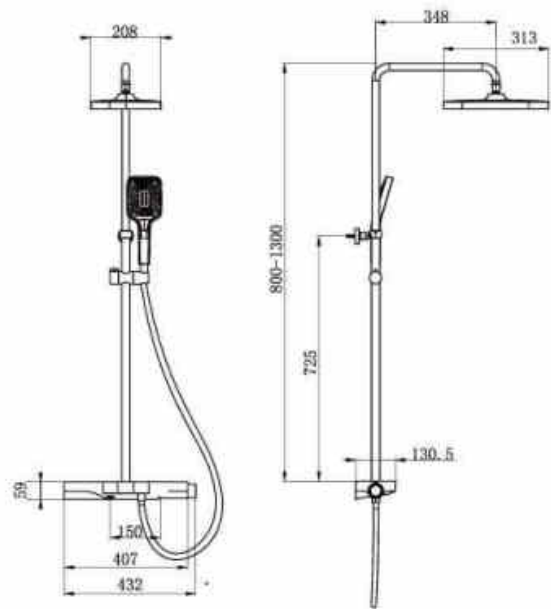

**OLS-7604H/HB/HS**

Thermostatic 59 brass stick shower;  
Air injected enlarged square top shower with descaling function;  
Revolutionary piano keys to switch the 3 modes;  
Anti-twisted flexible pipe, with wide shampoo holder;  
Color: chromed/matte black/gun grey.