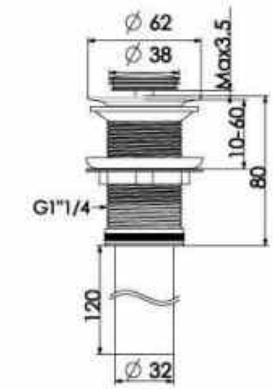

Brass chromed pop up drainer.

OLS-P638TL