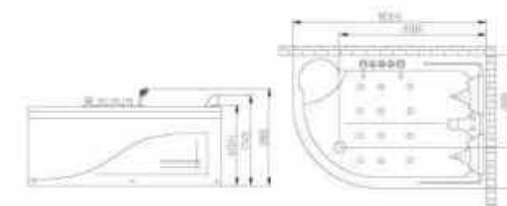

BT-6033X(R)

Pneumatic air switch; Anti-odor drainage; auto-cleaning; 3 function shower head.

Technical parameter
Size: 1820x1250x740mm
Material: Acrylic
Massage system: Water massage+Air massage
Voltage: 110V/220V
Power: 3.1KW