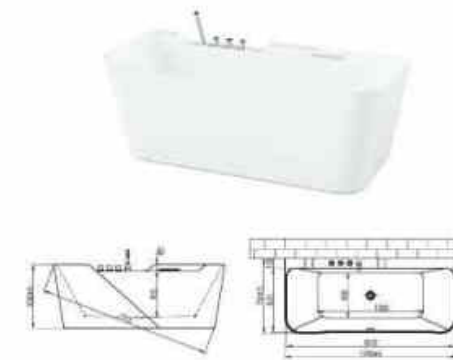

BT-620B

Acrylic bathtub white inside white outside;
With anti-odor drainer integrated with overflow;
Easy access after-sales and installation window;
With chromed finish cascade spout, hand shower, faucet and diverter.
Optional: tub color, hardware color, air bubble.

Technical parameter
Size: 1700x750x600mm
Material: Acrylic