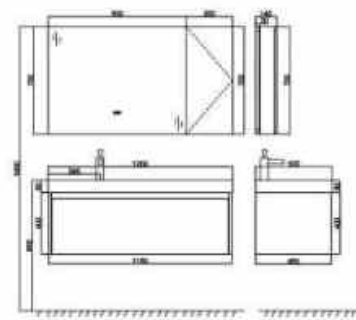

NEW

BC2060-1000L/1200L

16mm ply wood;
One big drawer box with melamine finish, color MFC089;
One-piece white aluminum stone basin with drainer;
Mirror with touch sensor light & anti-fog function;
Side cabinet with one door, melamine color MFC089.

NEW

BC2060-1500

16mm ply wood;
Two big drawer box with melamine finish, color MFC089;
One-piece white aluminum stone basin with drainer;
Mirror with touch sensor light & anti-fog function;
Side cabinet with one door, melamine color MFC089.

BC2061-1000

16mm plywood;
Two big drawers with wood color & soft closing;
Aluminum stone basin, with drainer;
Mirror with LED light plus wood shelf box.

BC2061-1200L

16mm plywood;
Two drawers & one door storage box with wood color;
Aluminum stone basin, with drainer;
Mirror with LED light plus wood shelf box.