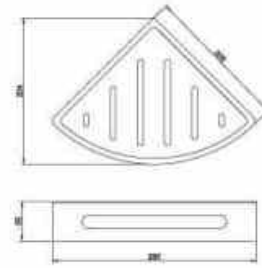

**OLS-8023S-TS**

Stainless steel gun grey rectangle mesh basket

**OLS-P1768-1**

304 Stainless steel flexible pipe for water inlet connection  
Length 60mm

**OLS-8038T**

Stainless steel chromed triangle mesh basket