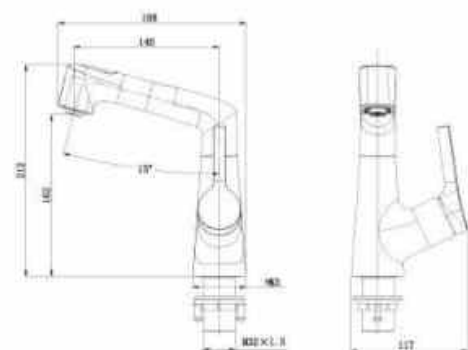

OLS-K1112T

Brass chromed gravity die casted;
Air- injected & descaling water spout;
With hot cold flex;
The spout can be pulled, and the main body can be lifted and rotated.