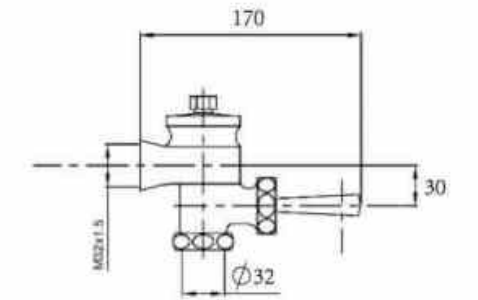

**OLS-P8010**

Brass chromed toilet flush valve;  
With time-stand by.

**OLS-GP863AB**

Brass chromed urinal flush sensor, AC/DC;  
Stainless steel panel.

**OLS-P8012**

Brass chromed toilet flush valve;  
With time-stand by.