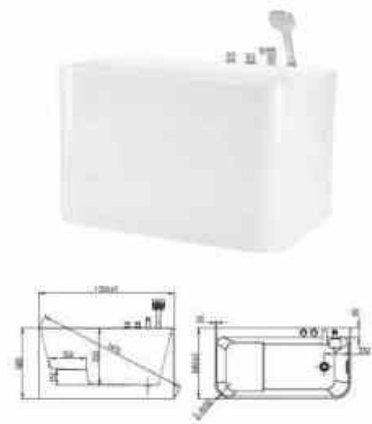

BT-61132V/T/S (L/R)

With pop up drainer, overflow, with 4pcs faucet set (hot/cold water/hand shower/water inlet);
Standard color: pearl white.
(Matte black faucet optional)

Technical parameter
Size: 1100/1200/1300x680x680mm
Material: Acrylic