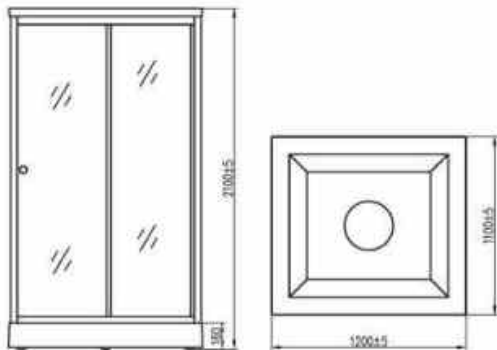

**Technical parameter**

Size: 1200x1100x2100mm  
 Material: Aluminum alloy  
 With or without steam: Without  
 Color: Chromed