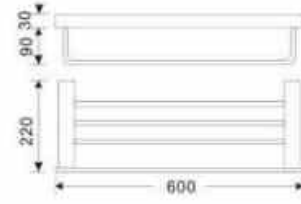

NEW

OLS-P7201/W

Stainless steel matte white/black coating bath towel rack

NEW

OLS-P7202/W

Stainless steel matte white/black coating shelf

NEW

OLS-P7203/W

Stainless steel matte white/black coating towel rack

NEW

OLS-P7204/W

Stainless steel matte white/black coating towel

NEW

OLS-P7205/W

Stainless steel matte white/black coating paper holder

NEW

OLS-P7206/W

Stainless steel matte white/black coating hook

NEW

OLS-P7207/W

Stainless steel matte white/black coating toilet brush