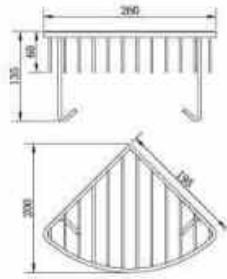

Stainless steel chromed triangle mesh basket

OLS-8021S