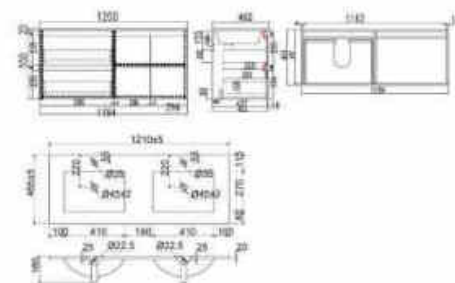

BC0613-1200DS

16mm chipboard;
2pcs drawers plus 2 doors with adjustable
shelf & alu handle, color MFC054;
Ceramic basin double bowl with drainer;
Mirror with shelf MFC054.