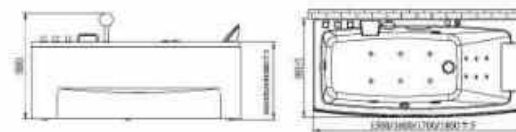

BT-62105/A/B/C(L)

Water massage, air switch control, self-clean, CASCADE faucet spout.

Technical parameter
Size: 1500/1600/1700x800x630mm, 1800x800x680mm
Material: Acrylic
Massage system: Water massage+Air massage
Voltage: 110V/220V
Power: 750W