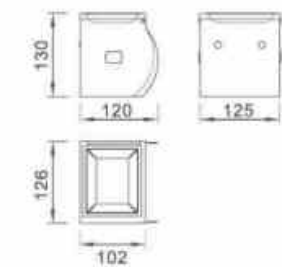

Stainless steel bright polished paper holder

OLS-8032S