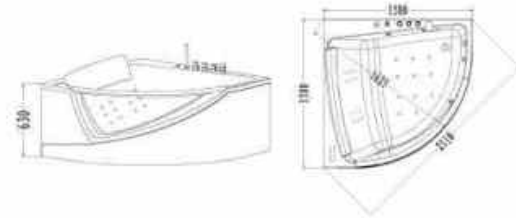

BT-65107

Touch control panel, pillow, CASCADE faucet spout, 7-color lights, blue tooth speaker, self-clean.

Technical parameter
Size: 1500x1500x630mm
Material: Acrylic
Massage system: Water massage+Air massage
Voltage: 110V/220V
Power: 3.1KW