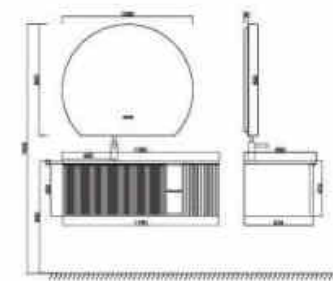

16mm ply wood;
One drawer with blue aluminum frame glass & middle open shelf & one door, inside with sensor LED light. PU matt lacquering, color PU030;
Artificial integrated basin with grains and drainer;
Round mirror with sensor light & anti-fog function.

BC9013-1600