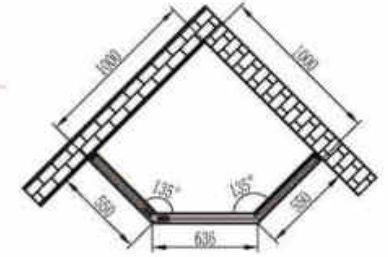

S1-3D31 NEW

304 Stainless steel profile with gun grey finish,
10mm toughened transparent glass,
Pull-out open door,
Standard Size: 900*900*2000mm
Size Option: L:900-1300mm, W:900-1300mm, H:1900-2200mm