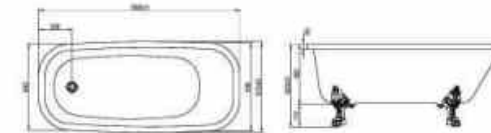

BT-61130/A

Acrylic free-standing bathtub.
With pop-up drainer;
(Feet color optional)

Technical parameter
Size: 1580/1680x755x570mm
Material: Acrylic