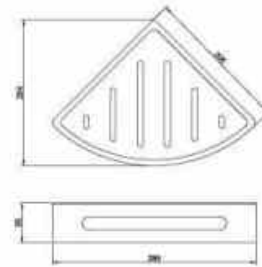

OLS-8038T

Stainless steel chromed triangle mesh basket

OLS-8038BT

Stainless steel matte black triangle mesh basket

OLS-8038ST

Stainless steel gun grey triangle mesh basket

OLS-GC6007

304 stainless steel kitchen sink
Strong and durable, acid and alkali resistant, anti-noise cushion, anti-condensation frozen, waste pipe with 50mm diameter help with drainage.

OLS-GC6008

304 stainless steel kitchen sink
Strong and durable, acid and alkali resistant, anti-noise cushion, anti-condensation frozen, waste pipe with 50mm diameter help with drainage.

OLS-GC6005B

304 stainless steel kitchen sink
Strong and durable, acid and alkali resistant, anti-noise cushion, anti-condensation frozen, waste pipe with 50mm diameter help with drainage.

OLS-GC6006

304 stainless steel kitchen sink
Strong and durable, acid and alkali resistant, anti-noise cushion, anti-condensation frozen, waste pipe with 50mm diameter help with drainage.