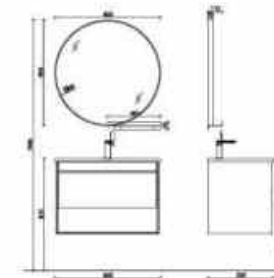

BC1125-800

16mm ply wood;
Single drawer panel with edge banding MFC061 &
open shelf storage;
Rock board counter RB003, ceramic basin with pop-
up drainer;
LED touch- sensor mirror, with anti- fogging function
and soft background light.