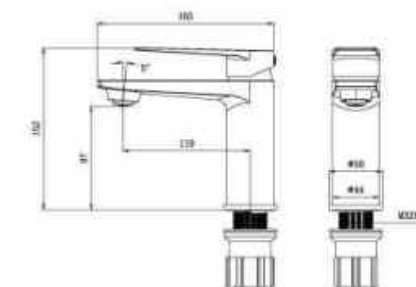

OLS-K1119

Brass chromed gravity die casted;
Quality ceramic cartridge;
With hot cold flex.

OLS-K1119S

Brass gun grey gravity die casted;
Quality ceramic cartridge;
With hot cold flex.