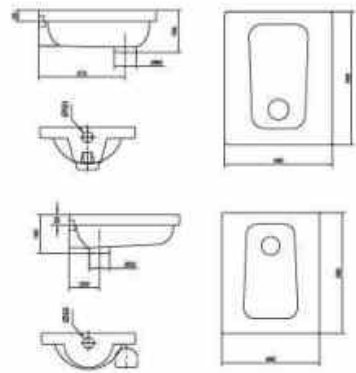

OLS-20139Q/H

Self-clean glaze
Frontward flush / Backward flush
Without anti-odor water sealing

Technical parameter
Size: 595*460*190mm