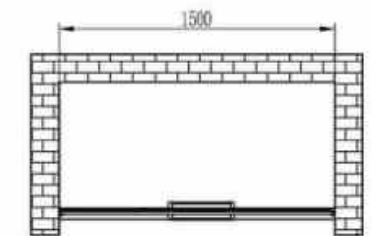

S1-5D31 NEW

304 Stainless steel profile with gun grey finish,
10mm toughened transparent glass,
Pull- out open door,
Standard Size: 900*900*2000mm
Size Option: L:900-1300mm,W:900-1300mm, H:1900-2200mm

S1-7D31 NEW

304 Stainless steel profile with matte black finish,
8mm toughened transparent glass,
Pull- out open door,
Standard Size: 900*900*2000mm
Size Option: L:900-1200mm,W:900-2300mm, H:2000mm

S1-5L31 NEW

304 Stainless steel profile with gun grey finish,
10mm toughened transparent glass,
Pull- out open door,
Standard Size: 1200*800*2000mm
Size Option: L:1000-1200mm,W:800-1300mm, H:1900-2200mm

S1-2S22 NEW

304 Stainless steel profile with matte black finish,
8mm toughened transparent glass,
Two sliding doors with soft closing,
Standard Size: 1300*2000mm
Size Option: L:1200-1800mm,H:1900-2100mm

S1-5S31 NEW

304 Stainless steel profile with gun grey finish,
10mm toughened transparent glass,
Pull- out open door,
Standard Size: 1300*1200mm
Size Option: L:1200-1800mm,H:1900-2200mm

S1-6S22 NEW

304 Stainless steel profile with matte black finish,
8mm toughened transparent glass,
Two sliding doors,
Standard Size: 1300*2000mm
Size Option: L:1200-1800mm,H:1900-2100mm