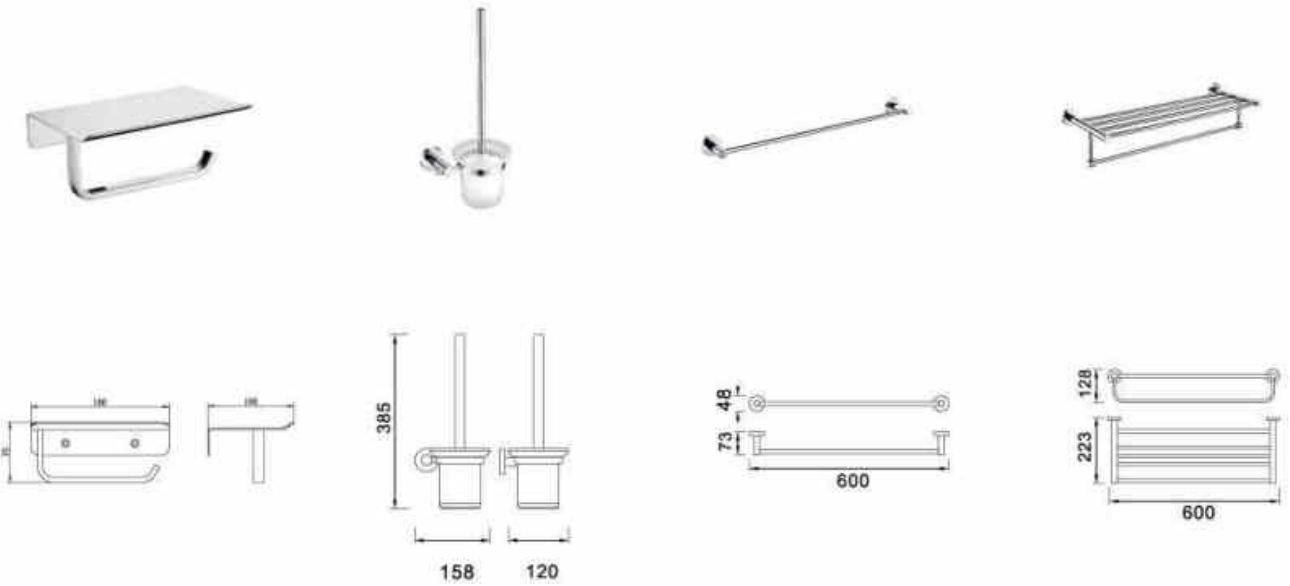

**OLS-P2900SET**

Brass chromed shower set, including bath towel rack, paper holder, toilet brush and single towel rack

**OLS-P7900SET**

Brass chromed shower set, including bath towel rack, paper holder, toilet brush and single towel rack