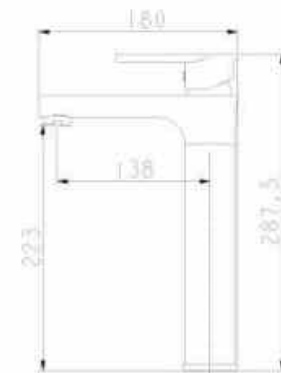

OLS-K1081DJ

Brass chromed gravity die casted;
Quality ceramic cartridge;
With hot cold flex;
180° rotatable water spout;
16cm higher than OLS-K1081.