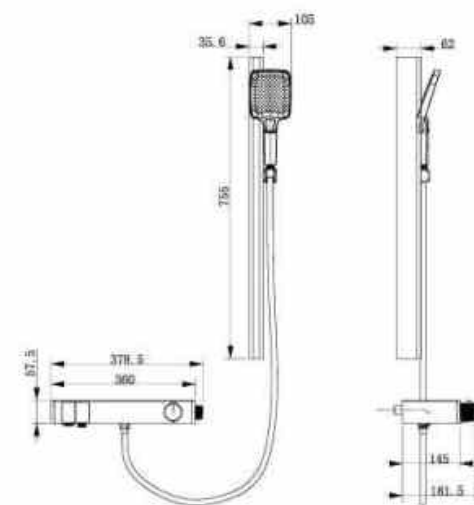

OLS-7607HDB/HDS-1

Thermostatic fashion shower set;
Silicone+air- injection descaling hand shower;
Stainless steel stick extendable;
3- function hand shower with the newest Piano keypad designed buttons;
Anti- twisted flexible pipe;
ABS bigger shampoo holder.
Color: matte black/gun grey.