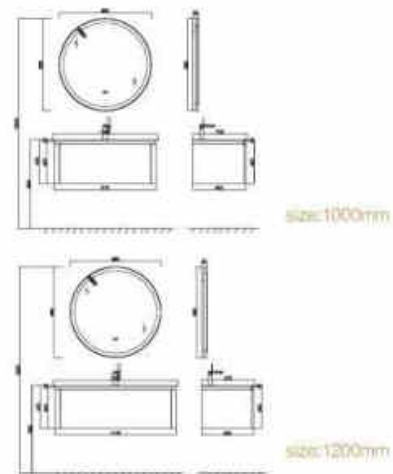

BC4059-1000/1200

16mm ply wood;
One drawer box with PU matte finish, color PU038 and built-in LED strip with sensor;
One-piece aluminum stone basin with drainer;
Smart mirror with touch sensor light & anti-fog function.