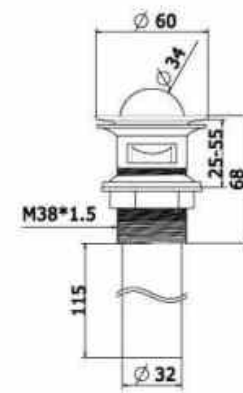

OLS-GP21

Brass chromed pop up drainer.