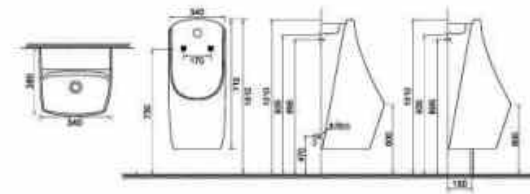

OLS-3020

Backward water inlet
1280 °C burned easy- clean glaze
Wall hung, P- trap
Sensor auto flush, AC/DC

Technical parameter
Size: 340*380*710mm