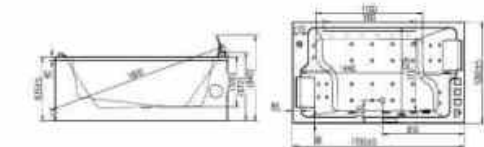

BT-62115B-LUX (R)

Touch control panel, thermostatic heater, bluetooth speaker and water proof, faucet and CASCADE water flow.

Technical parameter
Size: 1700x1000x630mm
Material: Acrylic
Massage system: Water massage+Air massage
Voltage: 110V/220V
Power: 3.1KW