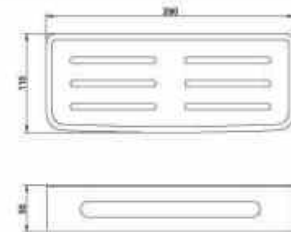

OLS-8033S

Stainless steel bright polished paper holder

OLS-PA007

Stainless steel electroplated paper holder

OLS-8034S

Stainless steel bright polished hand rail

OLS-PA005

Stainless steel electroplated paper holder

OLS-8035S

Stainless steel bright polished hand rail

OLS-PA291

Brass chromed hexagon valve for water inlet pipe connection
Zinc alloy handle chromed

OLS-8023S-T

Stainless steel chromed rectangle mesh basket

OLS-PA286

Brass chromed hexagon valve for water inlet pipe connection
Zinc alloy handle chromed

OLS-8023S-TS

Stainless steel gun grey rectangle mesh basket

OLS-P1768-1

304 Stainless steel flexible pipe for water inlet connection
Length 60mm