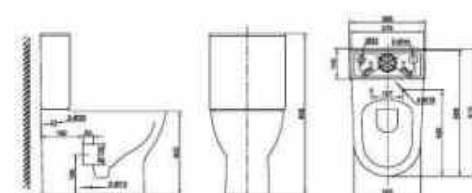

Technical parameter  
 Size: 670\*368\*740mm

**OLS-WMH9950**

2- piece, easy- clean glaze  
 PP seat cover soft closing  
 Washdown, 4/6L per flush  
 P- trap 180mm  
 S- trap 220mm

Technical parameter  
 Size: 612\*370\*808mm