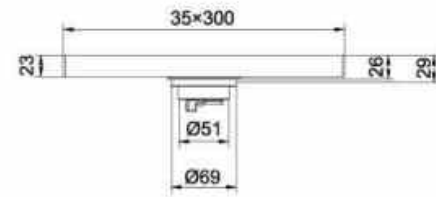

**OLS-P637N**

Brass brushed nickel anti-odor floor drain, with magnetic water seal.

**OLS-GP16**

Brass chromed pop up drainer.

**OLS-P638TL**

Brass chromed lengthened floor drain, with magnetic water seal.