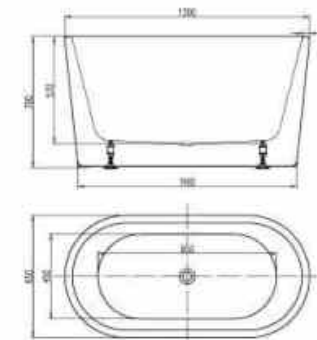

BT-61126S

100% acrylic bathtub with pop up drainer and overflow.

Technical parameter

Size: 1300x650x700mm

Material: Acrylic

NEW