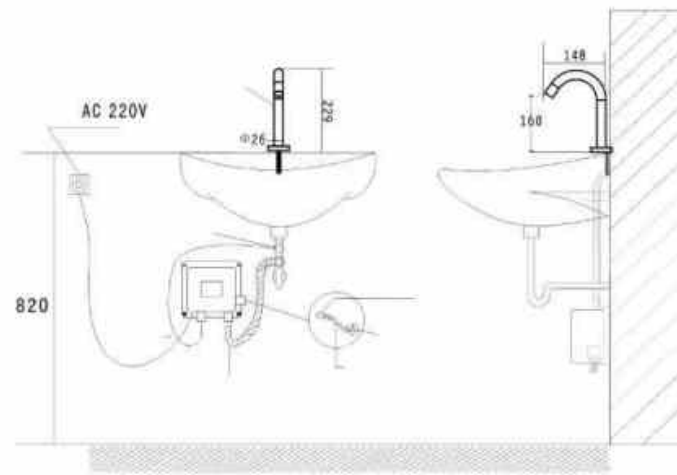

OLS-GP802AB

Brass chromed sensor faucet, AC(220V);
Optional: DC or AC/DC.