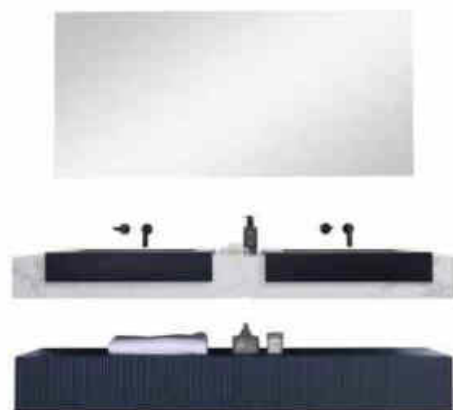

BC1142-1600

16mm plywood;
Body is edge banding MFC061 with front 2 push- open drawers with elegant wavy design, PU matte lacquering PU022;
2pcs Black diamond stone basin (silicon oxide) with drainer & Rock board counter RB007;
Smart anti- fog light mirror with touch on/off.

MFC edge banding

UV painting / High glossy

Rock board

PU painting / Matt