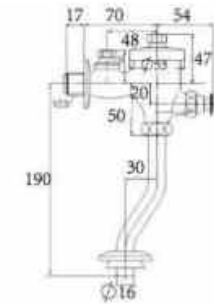

OLS-P8014

Brass chromed anti-odor floor drain.