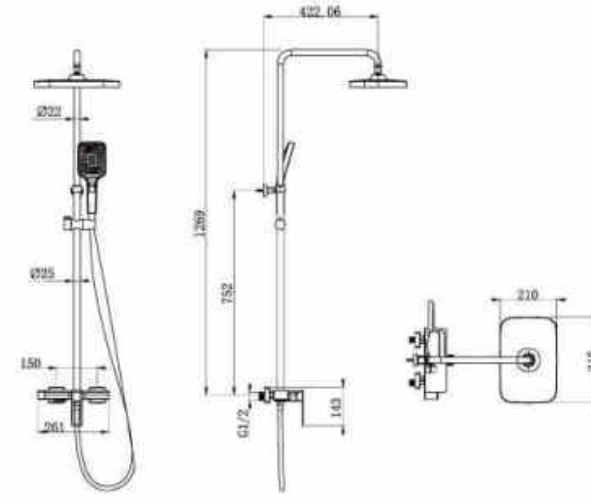

OLS-7611/B

Air injected and descaling brass stick shower;
Air injected enlarged square top shower;
One button to switch 3 modes;
Anti- twisted flexible pipe, with 360° rotatable connecting joint;
Big shampoo holder.
Color: chromed/matte black.