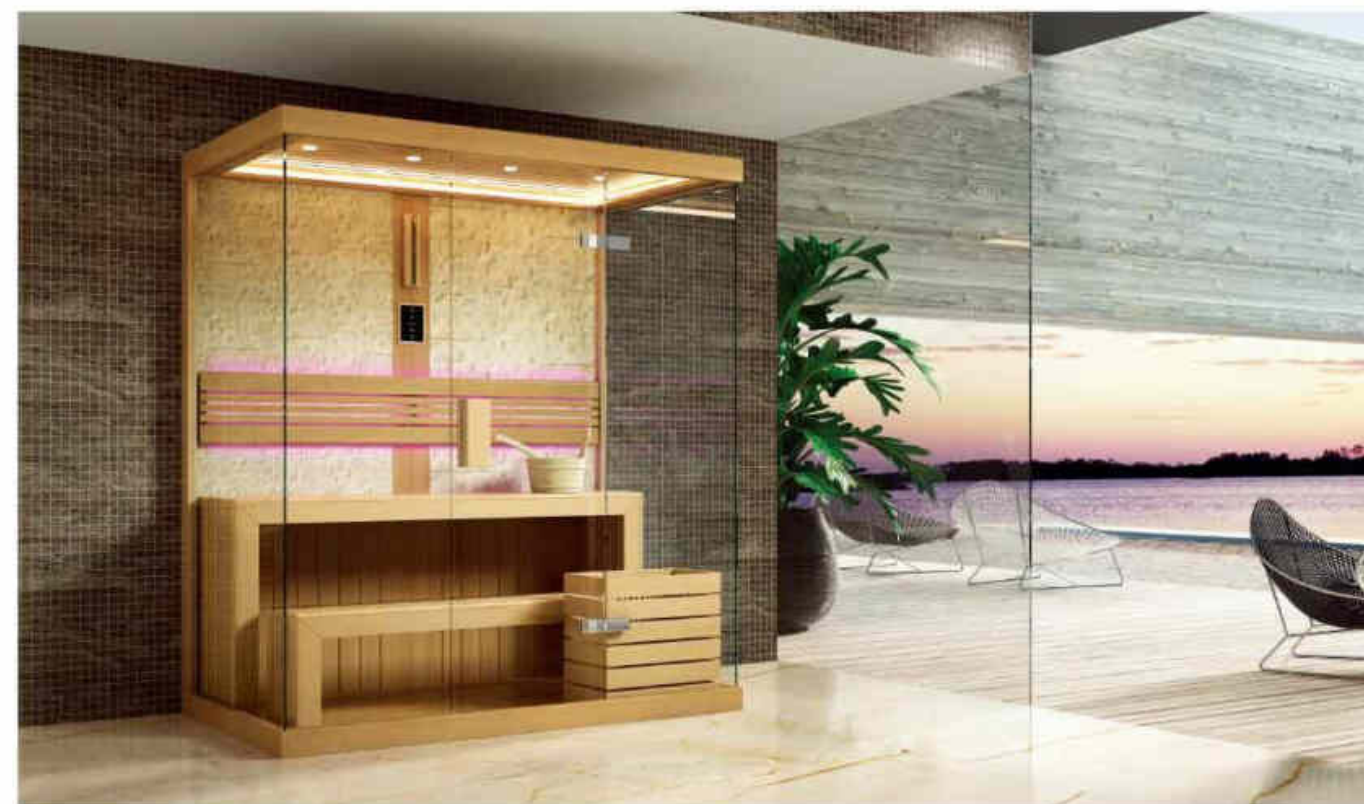

SN-97102S-1800

Canadian red cedar & German red beech;
Top light; ozone; back with colorful lights;
Electronic control system; bluetooth;
Wooden bucket; wooden spoon;
Thermometer; sandglass.
(Customization is available)

Technical spec

Size: 1800*1200*2100mm

Material: Canadian red cedar & German red beech

Glass thickness: 8mm

Stove Power: 6.0 KW