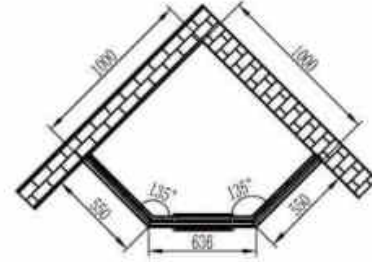

S1-5D31 NEW

304 Stainless steel profile with gun grey finish,
10mm toughened transparent glass,
Pull- out open door,
Standard Size: 900*900*2000mm
Size Option: L:900-1300mm,W:900-1300mm, H:1900-2200mm