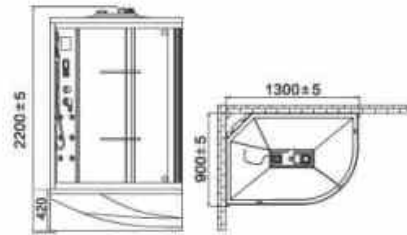

SR-86155(L) / 86155S(L)

White profile with white painted back glass;
Built-in black glass function column with touch control panel;
With colorful lights, fan, FM, bluetooth, ozone, steam;
With top rain shower, hand shower and back massage jets;
With shampoo holder;
Tray height 420mm.

Technical parameter
Size: 1300x900x2200mm
Material: PMMA&ABS composite sheet, glass, aluminum alloy
With or without steam: SR-86155 Without / SR-86155S With
Voltage/frequency: 220V/50HZ
Rate power: SR-86155 20W / SR-86155S 3100W
Color: Black/White

white