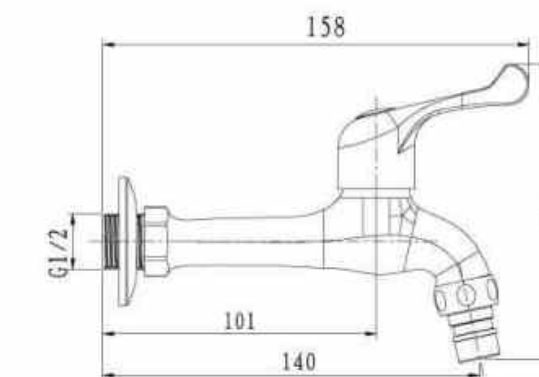

OLS-K09

Washing machine faucet;
Brass chromed gravity die casted;
Quality ceramic cartridge;
304 stainless steel handle.