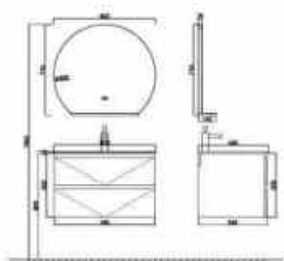

BC2055-800/900

16mm ply wood;  
Two drawers with edge banding MFC085;  
One-piece black top & basin, surface with grains & inside with matte finish;  
Mirror with light & anti-fog function & shelf.

BC2055-1000/1100L/1200L