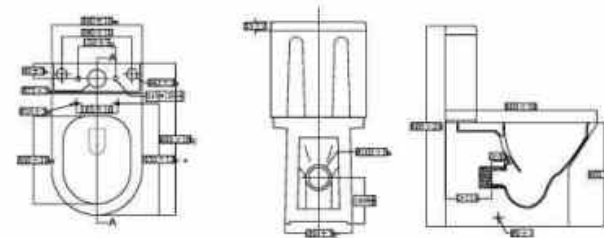

OLS-WM9901

2- piece Rimless, full back against wall
UF thin seat cover soft closing
GEBERIT flushing mechanism
Washdown, 3/4.5L per flush
S-trap 220mm; P-trap 180mm
Optional: PP/UF seat cover

Technical parameter
Size: 605*360*800mm