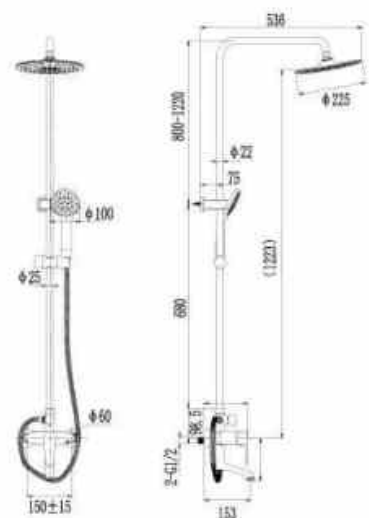

OLS-GK1699

Stainless steel chromed stick extendable;
Rain shower ABS chromed;
Hand shower with simple gun spray function;
Brass chromed mixer with bottom spout;
With top shower rotatable.
Color: chromed.