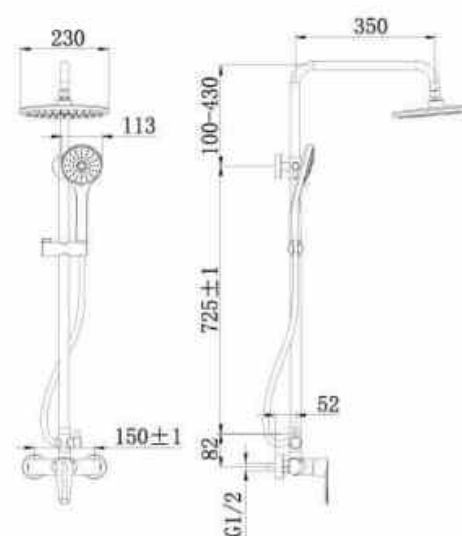

OLS-7575

Stainless steel chromed stick extendable;
Anti- twisted SUS304 shower flex;
Air- injected hand shower with sliding bar;
Color: chromed.