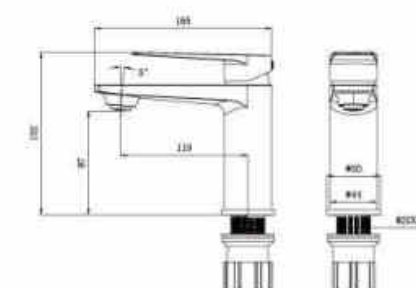

OLS-K1119

Brass chromed gravity die casted;
Quality ceramic cartridge;
With hot cold flex.

OLS-K1119S

Brass gun grey gravity die casted;
Quality ceramic cartridge;
With hot cold flex.