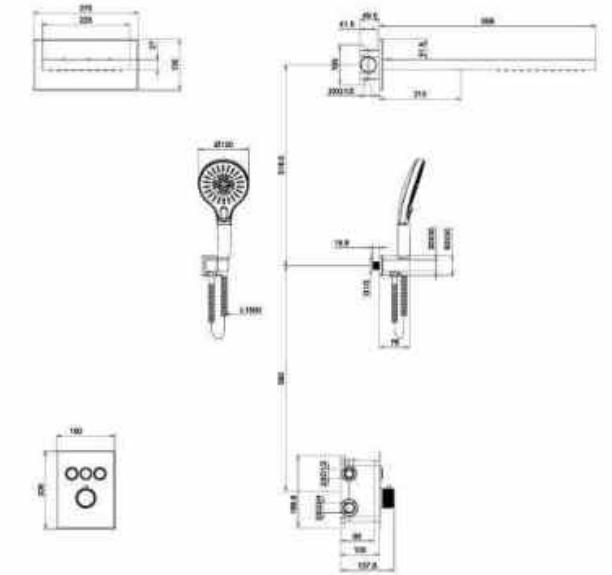

OLS-K1225A/AB/AG/AS

Thermostatic wall mounted shower set with square panel;
2 function water outlet for the top shower;
With rain shower+ rod;
Air-injected shower with descaling;
button and knob to easy switch the modes;
Color: chromed/matte black/brushed gold/gun grey.