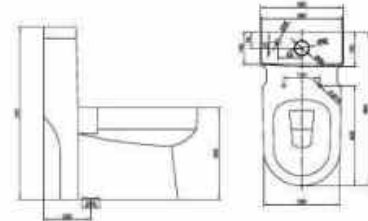

OLS-WMH9954

1- piece, easy- clean glaze
PP seat cover soft closing
Washdown, 4/6L per flush
S- trap 220mm

Technical parameter
Size: 655*360*720mm