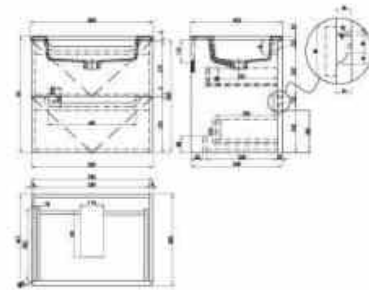

BC0609-600

16mm chipboard & 18mm MDF;
Body edge banding MFC030 & front drawer
PU007, with two drawers;
Artificial stone basin with drainer popup;
Mirror with shelf MCF030.