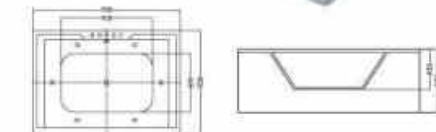

BT-WM3099B(R)

100% Acrylic massage bathtub;
Water pump + 4 pcs big jets + 4 pcs small jets;
ABS chromed diverter plus brass start switch;
With faucet & outlet & shower head + drainer;
Without thermostatic heater, digital control board & light
4pcs pillows;
With premium quality steel frame.

Technical parameter
Size: 1700x1200x590mm
Material: Acrylic