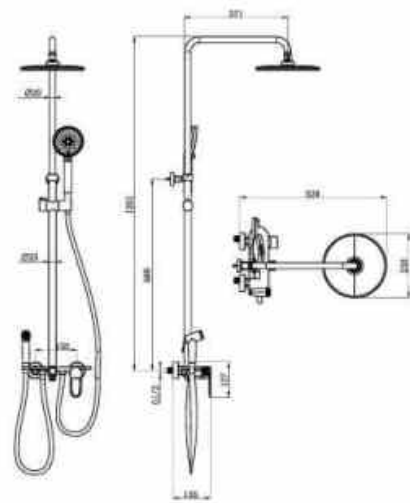

OLS-7601/B/W

Air&water mix injection;
59 brass made;
3 modes of handheld;
Make a new look to catch your eyes;
Hidden bottom outlet, beautiful and space saved;
High- pressure spray gun strong water force to clean perfectly;
Color: chromed/matte white/matte black.