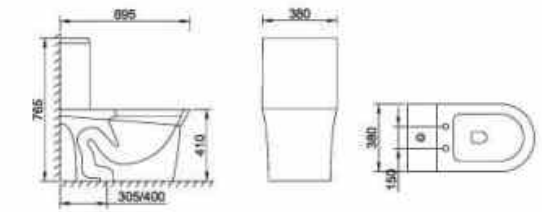

OLS-GC910

1- piece self- clean ceramic toilet, whole pipe glazed,
Durable PP fast- disassemble seat cover, mute effect,
Siphonic jet flush
Hole distance: 305/400mm

Technical parameter
Size: 695*368*765mm