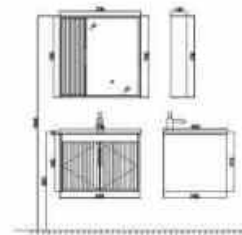

16mm ply wood;
Two doors with PU matt lacquering, color PU031;
Main body 45° joint & wave board style with golden handle;
One-piece white burnt stone basin with texture finish;
Easy cleaning;
Mirror cabinet with one door & shelf, storage as per zone, with built-in light and color MFC078 & PU031.

BC4055-1000L/1200L