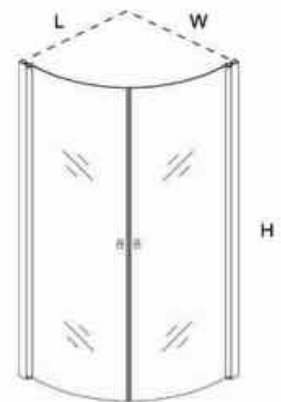

SR-LA006

Aluminum profile with bright silver finish;
5mm clear toughened glass;
Round ABS chromed door handle;
Standard Size: 900*900*1950mm
Size option: L:900-1000mm W:900-1000mm H:1900-2000mm