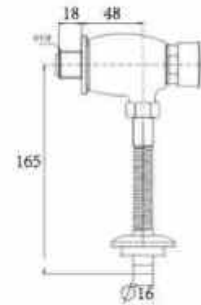

**OLS-P8111**

Brass chromed toilet flush valve;  
With time-stand by.

**OLS-P8102-1**

Brass chromed toilet flush valve;  
With time-stand by.

**OLS-P8104**

Brass chromed toilet flush valve;  
With time-stand by.