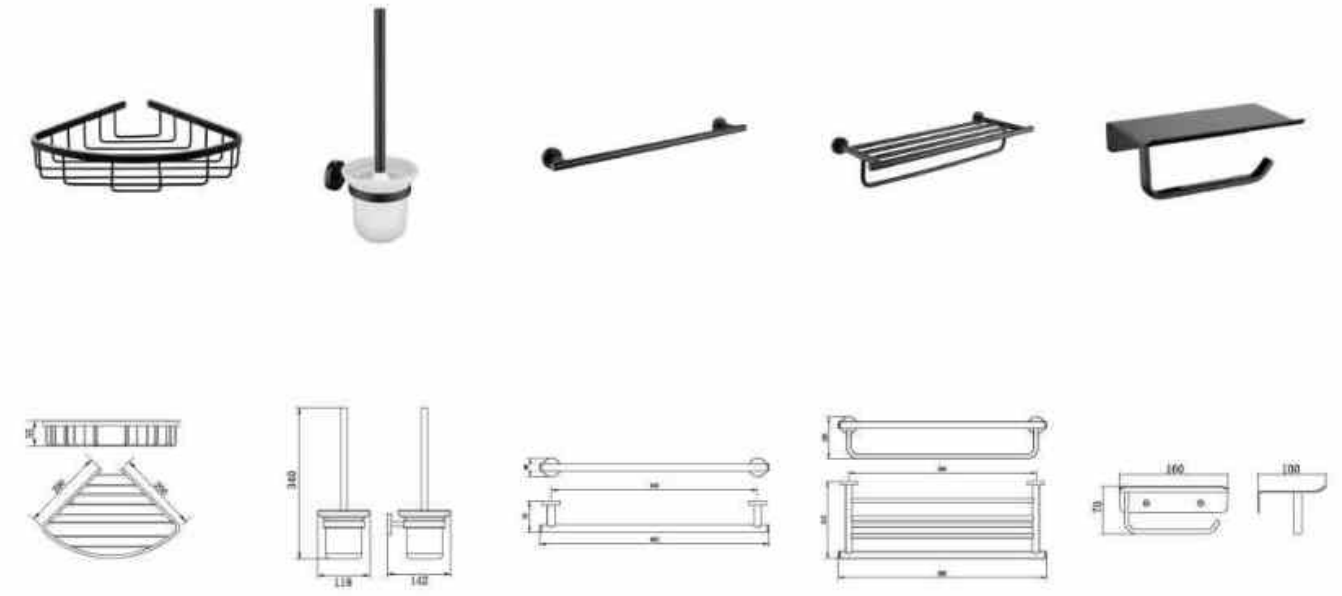

OLS-P6900SET

Matte black 304 stainless steel bathroom accessories, including bath towel rack, triangle mesh basket, paper holder, toilet brush and single towel rack