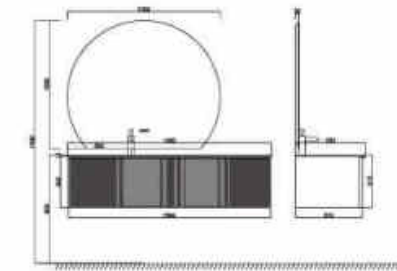

16mm ply wood;
Two drawers with blue aluminum frame glass & inside with sensor LED light. PU matt lacquering, color PU030;
Artificial integrated basin with grains and drainer;
Round mirror with sensor light & anti-fog function.