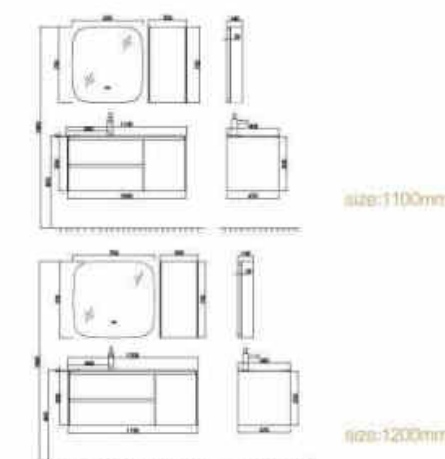

BC4017S-1100LR/1200LR

16mm ply wood;
Two drawers & one door with PU matte lacquering finish, color PU022;
Resin basin with pop-up drainer;
Mirror with touch sensor light & anti-fog function;
Side cabinet with one door, PU matte lacquering finish,color PU022.