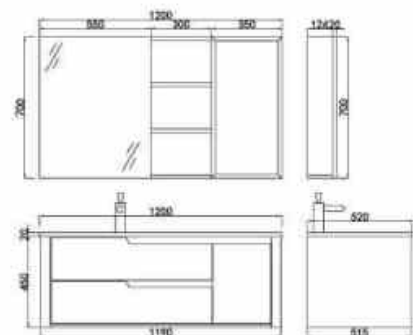

BC4061-1200

16mm plywood;
Arc shape design, two drawers with wood slider & PU matte painting, color PU038;
Aluminum stone basin, moonlight color, with drainer;
Gun grey aluminum frame with frey glass door, shelf with built-in LED light with sensor switch.