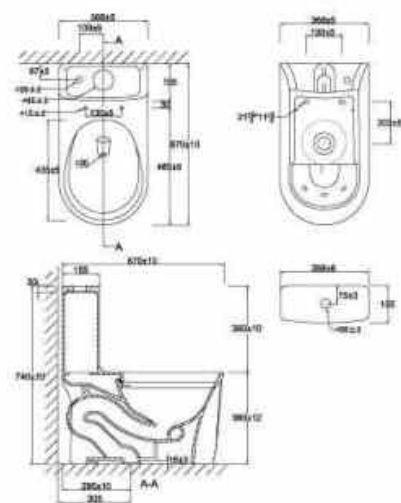

Technical parameter  
 Size: 670\*368\*740mm

**OLS-WMH9950**

2- piece, easy- clean glaze  
 PP seat cover soft closing  
 Washdown, 4/6L per flush  
 P- trap 180mm  
 S- trap 220mm

Technical parameter  
 Size: 612\*370\*808mm