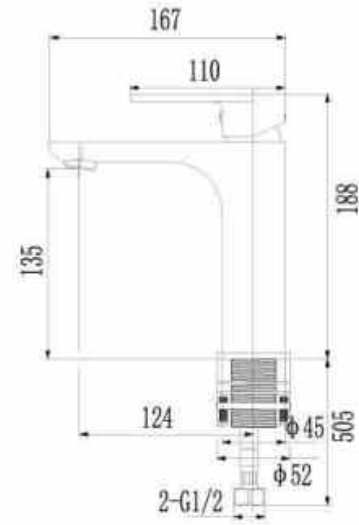

NEW

OLS-K1036

Brass chromed gravity die casted;
Quality ceramic cartridge;
With hot cold flex & tap bubbler.