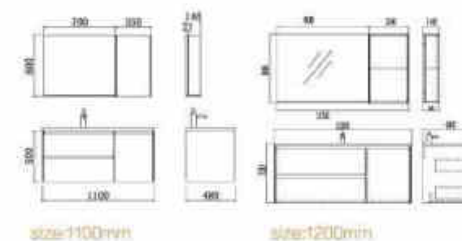

**BC4017-1100L/1200L**

16mm ply wood;  
 2pcs drawers plus 1pcs door, white color PU007;  
 Artificial stone basin with drainer popup;  
 Mirror with shelf & one door cabinet, color PU007.

size:1100mm

size:1200mm