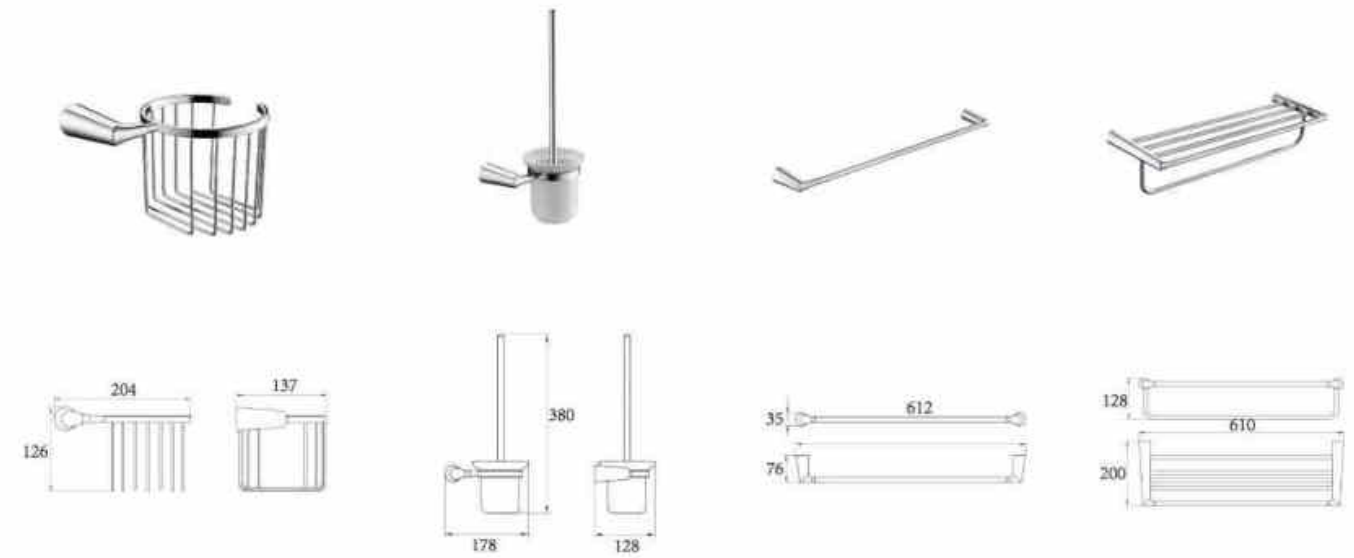

**OLS-P2900SET**

Brass chromed shower set, including bath towel rack, paper holder, toilet brush and single towel rack

**OLS-P7900SET**

Brass chromed shower set, including bath towel rack, paper holder, toilet brush and single towel rack