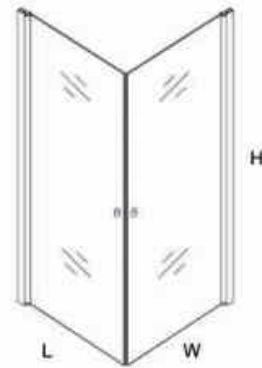

SR-LA007

Aluminum profile with bright silver finish;
5mm clear toughened glass;
Round ABS chromed door handle;
Standard Size: 900*900*1950mm
Size option: L:900-1000mm W:900-1000mm H:1900-2000mm