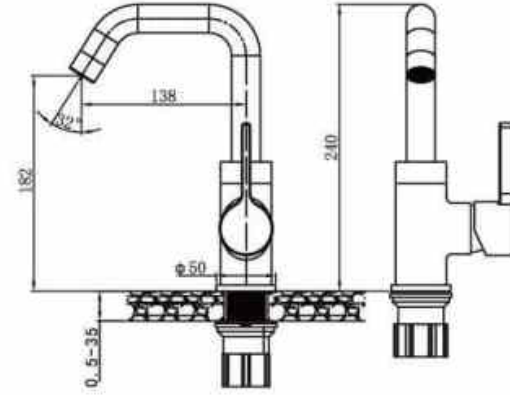

OLS-K1109S

Modern gun grey coating;
Brass gravity die casted;
Quality ceramic cartridge;
With hot cold flex;
With rotatable water outlet.