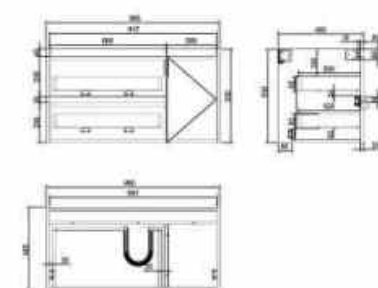

OLS-PTG702S-1000

Aluminum material;
Two drawers & one door with soft closing, apple blue color;
Ceramic basin with pop up drainer;
Mirror cabinet with three doors, inside with smart makeup mirror, space grey color.