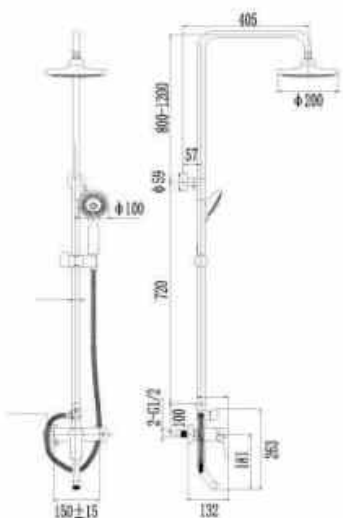

OLS-GK1299

Stainless steel chromed stick extendable;
Rain shower ABS chromed;
Hand shower with sliding bar;
Brass chromed mixer with bottom spout.
Color: chromed.

OLS-GK1699

Stainless steel chromed stick extendable;
Rain shower ABS chromed;
Hand shower with simple gun spray function;
Brass chromed mixer with bottom spout;
With top shower rotatable.
Color: chromed.