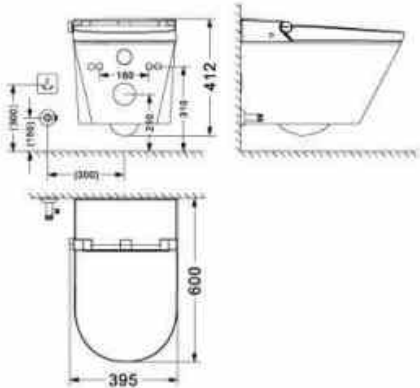

IT-420A / IT-420M

Wall- mounted, rimless tornado flush;
2.4G wireless remote control with re- chargeable battery;
With one button auto function, auto open lid&seat, temperature adjustable.

Technical parameter	
Size:	600x400x430mm
Material:	PP+Ceramic
Hole distance:	180mm
Water Pressure:	0.07- 0.6MPa
Voltage/Frequency:	220V/50Hz, 110V/60HZ