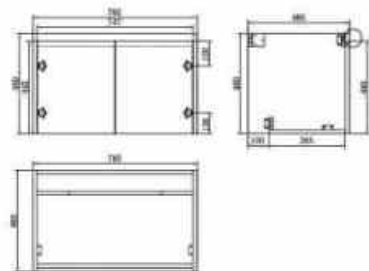

OLS-PTG701S-600/800

Aluminum material;
Two doors with soft closing, blue canyon color;
Ceramic basin with pop up drainer;
Mirror cabinet with two doors, inside with smart makeup mirror, space grey color.