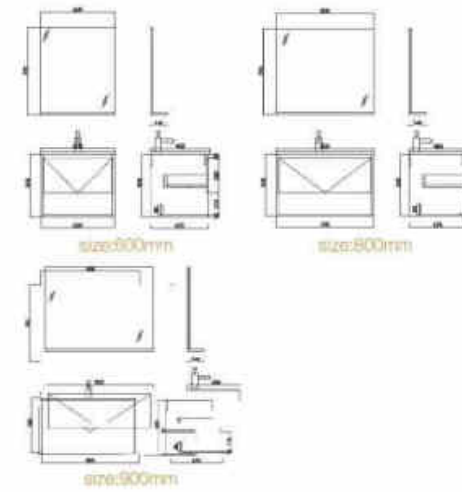

BC0903-600/800/900

16mm chipboard;
One big drawer box with similar white rockboard texture, color MFC084, and bottom the open shelf storage;
White ceramic basin with popup drainer;
Mirror with one shelf, color MFC084.