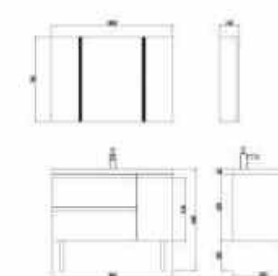

BC4036-1000/1200

16mm ply wood;
Main cabinet body MFC008 & front drawer PU007;
Floor standing type with Aluminun legs;
Artificial stone basin with drainer;
Mirror cabinet with three doors & led light.