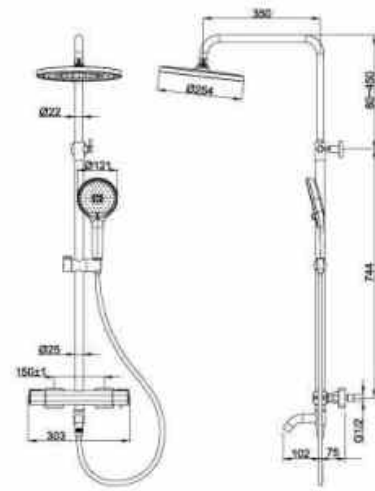

OLS-7557GH/H

Thermostatic brass stick shower;
Air&Water Mix injection;
59 Brass made;
3- generation descaling;
Moveable holder with anti- twisted flexible pipe;
90° rotatable bottom water outlet;
Color: chromed/matte black.