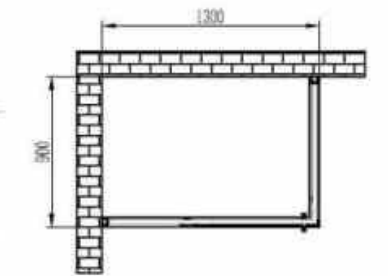

S1-3L31 NEW

304 Stainless steel profile with gun grey finish,
10mm toughened transparent glass,
Pull-out open door,
Standard Size: 1200*800*2000mm
Size Option: L:1000-1200mm, W:800-1300mm, H:1900-2200mm

S1-1S31 NEW

304 Stainless steel profile with matte black finish,
10mm toughened transparent glass,
Pull-out open door,
Standard Size: 1300*2000mm
Size Option: L:1200-1800mm, H:1900-2200mm