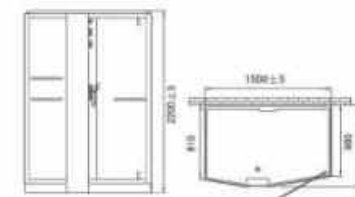

#### Technical parameter

Size: 1500x1000x2200mm  
 Material: PMMA&ABS composite sheet, glass, aluminum alloy  
 With or without steam: With  
 Voltage/frequency: 220V/50HZ  
 Rate power: 3100W  
 Color: Black/White