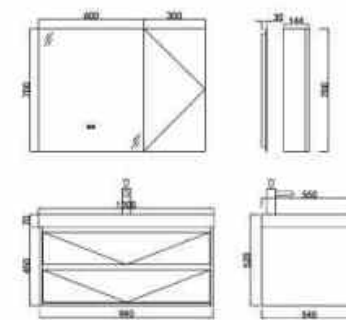

**BC2061-1000**

16mm plywood;  
 Two big drawers with wood color & soft closing;  
 Aluminum stone basin, with drainer;  
 Mirror with LED light plus wood shelf box.

**BC2061-1200L**

16mm plywood;  
 Two drawers & one door storage box with wood color;  
 Aluminum stone basin, with drainer;  
 Mirror with LED light plus wood shelf box.