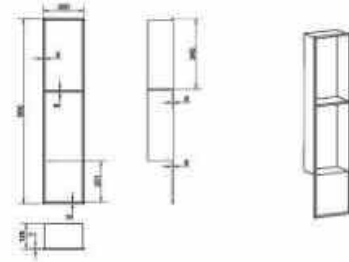

NEW

OLS-SP-M002G/S

304 stainless steel niche
Color options: gold brushed/gun grey