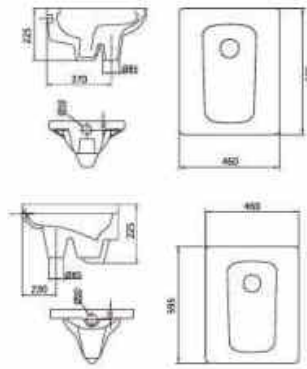

OLS-20139SQ/H

Self-clean glaze
Frontward flush / Backward flush
With anti-odor water sealing

Technical parameter
Size: 595*460*245mm