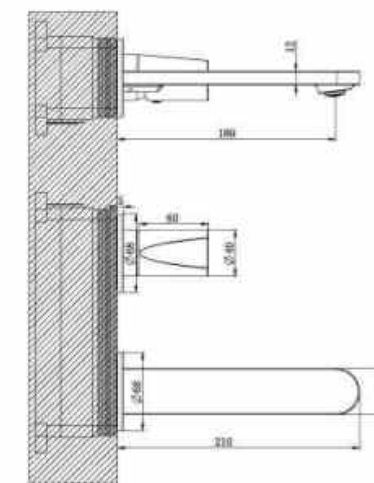

OLS-K1319AS

Brass gun grey coating wall mounted basin mixer;
High quality ceramic cartridge;
Imported bubble aerator, dense and soft water flow.