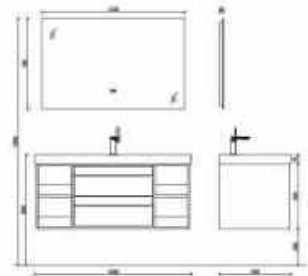

BC1129-1200

16mm ply wood;
Two drawer panes with PU matt lacquering PU032,
four open shelves storage;
Rock board counter RB003, ceramic basin with pop-
up drainer;
Smart anti-fog light mirror with touch on/off.