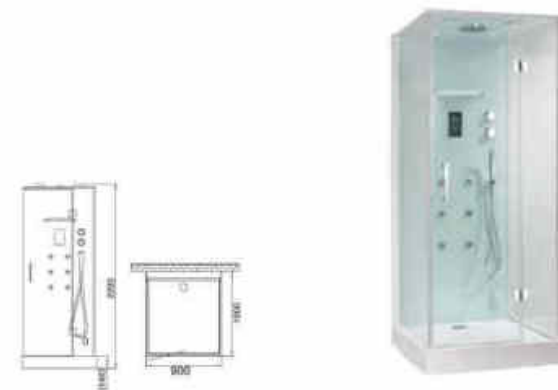

SR-86120(R) / 86120S(R)

White profile with white painted back glass;
Built-in inside control panel on back;
With top light, fan, FM, radio, ozone, steam;
With adjustable back massage jets, top shower, hand shower;
Pull-out door design.

Technical parameter
Size:900x1000x2200mm
Material: PMMA&ABS composite sheet, glass, aluminum alloy
With or without steam: SR- 86120 Without / SR- 86120S With
Voltage/frequency: 220V/50HZ
Rate power: SR- 86120 20W / SR- 86120S 3100W
Color: White