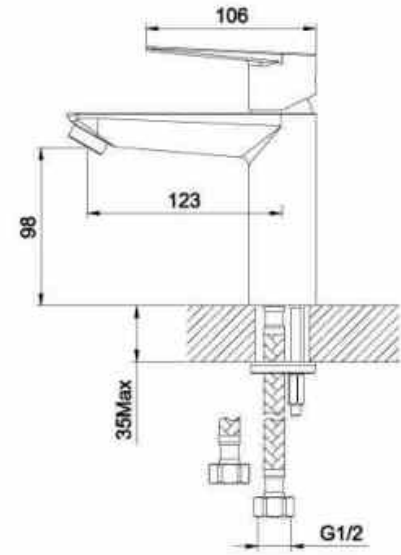

OLS-K1002BT

Brass chromed gravity die casted;
Air-injected & descaling water spout.