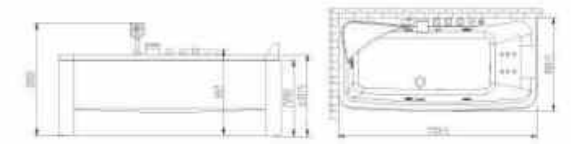

BT-61119/A/B(L)

Air switch control, self-clean, CASCADE faucet spout, pillow; (3 sides skirt panel available)

Technical parameter
Size: 1500/1600/1700x800x630mm
Material: Acrylic
Massage system: Water massage
Voltage: 110V/220V
Power: 750W