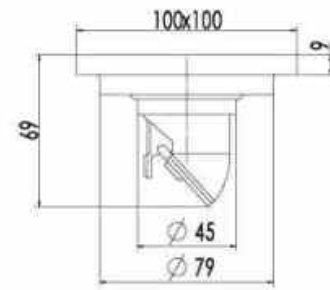

Brass brushed nickel anti-odor floor drain, with magnetic water seal.

OLS-GP16