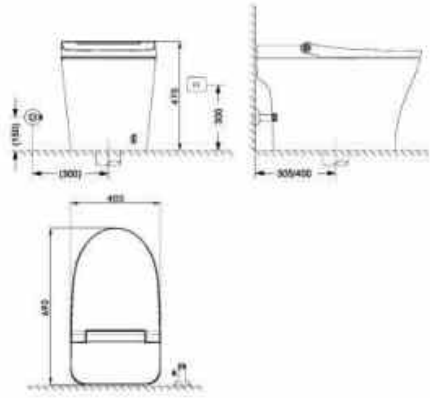

IT-422S / IT-422A / IT-422M

IT-422A & M
Foot kick open&close lid & seat cover, foot kick flush, leave flush, flush after close lid, flush w/o electricity, anti- bacterial nozzle&- seat, automatic deodorization, prewetting ceramic surface, one button smart control.

IT-422S
Warm seat, leave flush, foot kick flushing, flush w/o electricity

Technical parameter	
Size:	690x410x470mm
Material:	PP+Ceramic
Hole distance:	305/400mm
Water Pressure:	0.2- 0.6MPa
Voltage/Frequency:	220V/50Hz