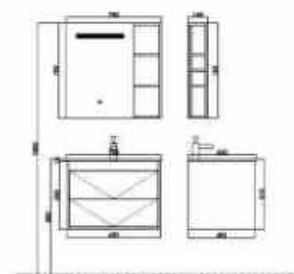

16mm ply wood;
Main body with edge banding MFC085 & drawer panel with edge banding MFC086;
One-piece black basin around with water proof;
Mirror cabinet with left mirror door & right open shelf, color MFC085 & MFC086, and with LED light.

BC2057-800/900