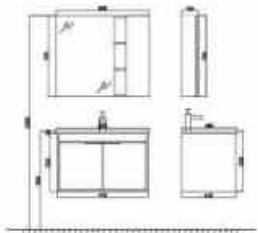

BC2051-800

16mm ply wood;
Cabinet body with edge banding MFC082;
Two doors with gun grey color metal handle & door front panel with edge banding MFC083;
Resin basin with pop- up drainer, the basin color likes the moonlight;
Two mirror doors with half- open shelf ;
Mirror body with edge banding MFC082 & mirror front panel with edge banding MFC083.