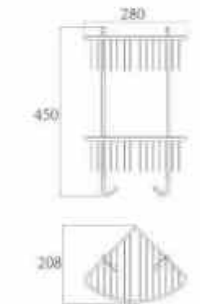

**OLS-8024S**

Brass chromed clothes hook

**OLS-8025S**

Brass chromed clothes hook

**OLS-8028S**

Brass chromed wall-mounted make-up mirror

**OLS-8029S**

Brass chromed wall-mounted make-up mirror