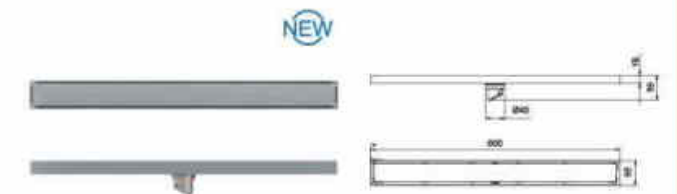

OLS-P652TL/TS

Brass lengthened anti-odor floor drain
With magnetic water seal
Brushed/gun grey optional