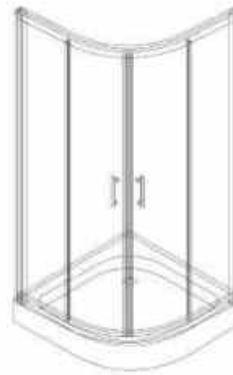

SR-LA002

Aluminum profile with bright silver finish;
5mm clear toughened glass;
Stainless steel handles and double wheels sliding system;
Standard Size: 900*900*1950mm
Size option: L:1200*W800; L:1000*W1000; H:1900-2000mm

SR-LA005

Aluminum profile with bright silver finish;
6mm clear toughened glass;
Stainless steel handle plus supporting rod;
Standard Size: 900*1950mm
Size option: L:1200-1600mm H:1900-2000mm.