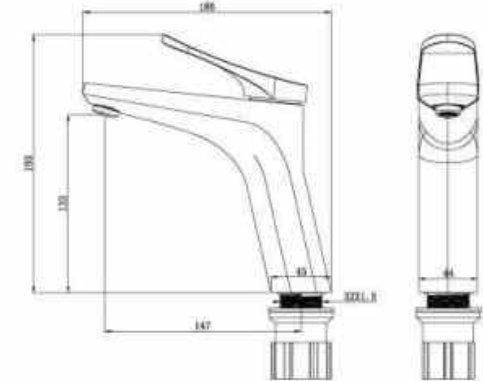

OLS-K1110B

Fashion matte black coating;
Brass gravity die casted;
Quality ceramic cartridge;
With hot cold flex.