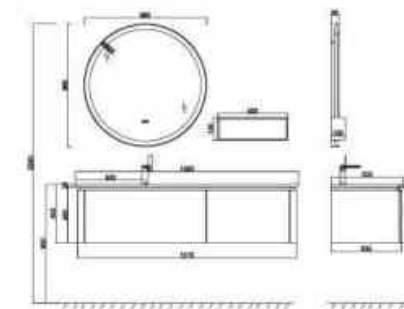

BC4059-1600

16mm ply wood;
Two drawer box with PU matte finish, color PU038 and built-in LED strip with sensor;
One-piece aluminum stone basin with drainer;
Smart mirror with touch sensor light & anti-fog function;
Small shelf box with PU matte finish, color PU038.