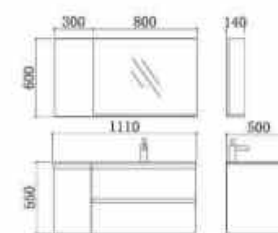

BC2022-1000

16mm ply wood;
2pcs drawers with one door, color MFC051;
Artificial stone basin with drainer;
Mirror with one shelf, color MFC051.