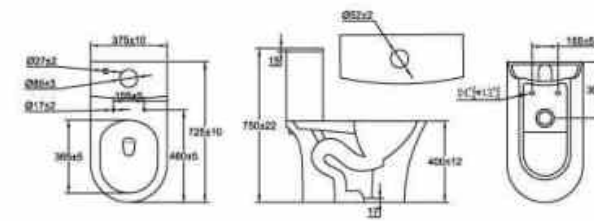

OLS-968T

1- piece, self- clean glaze
UF seat cover soft closing
Siphonic flush, grade 2 water performance
1280°C burned, 360° self- clean glazed
Anti-bacterial soft closing seat cover, durable water fitting
UF super thin sterilized seat, quick detachable seat cover to clean easily
S- trap 305/400mm

Technical parameter
Size: 725*375*750mm