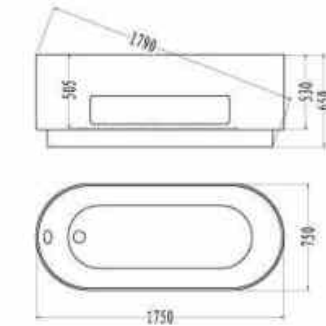

BT-NL601(L)

Free-standing bathtub.
Optional with 7 color lights and faucet.

Technical parameter
Size: 1750x750x650mm
Material: Acrylic