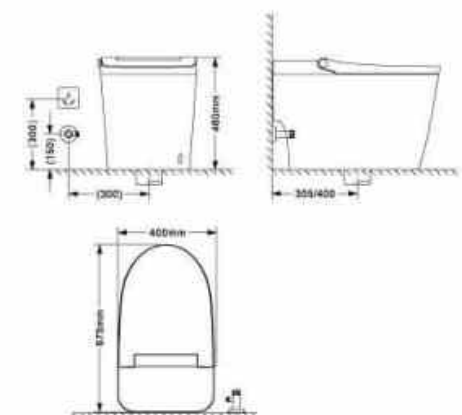

Technical parameter

Size: 690x410x470mm
Material: PP+Ceramic
Hole distance: 305/400mm
Water Pressure: 0.07- 0.6MPa
Voltage/Frequency: 220V/50Hz, 110V/60HZ