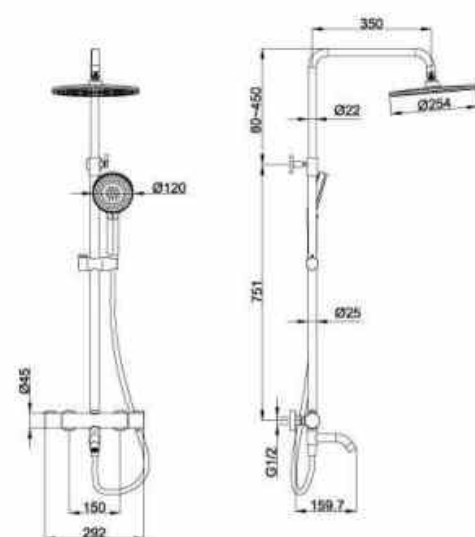

OLS-7616H/HB/HS

Thermostatic air- injection brass mixer;
Stainless steel extendable stick;
3 shower modes of hand shower;
Left diverter controls top shower, hand shower and bottom spout;
Right knob controls the water temperature.
Color:chromed/matte black/gun grey.