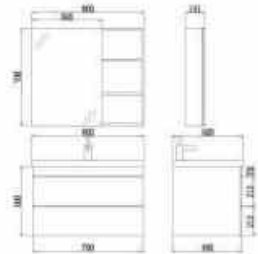

BC2043-800

16mm ply wood;
Drawers with zinc alloy handles, MFC073;
Ceramic basin with drainer;
Mirror cabinet with one door & three open shelves MFC073.