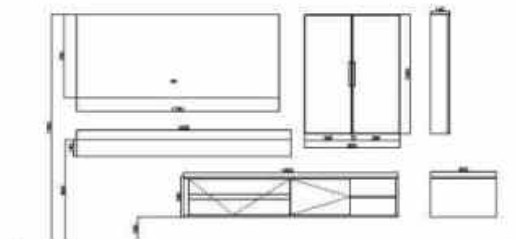

BC1140-2600L

16mm ply wood;
One push-open drawer front melamine with rock board
RB007 & two open shelves and PU matte lacquering
PU018;
One-piece rock board RB007 counter & basin with pop-up
drainer;
Side cabinet with two aluminum framed glass doors, inside
with shelves & lights, PU matte lacquering PU018;
Smart anti-fog light mirror with touch on/off.