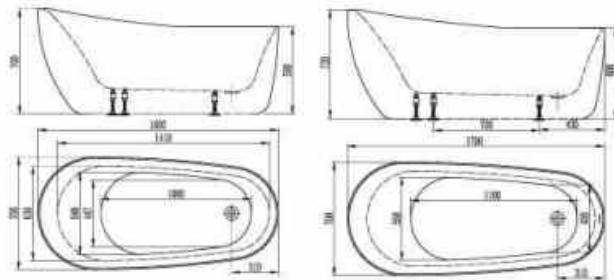

BT-61123AB

100% acrylic bathtub with pop up drainer and overflow.

Technical parameter

Size: 1600/1700x750x700/720mm

Material: Acrylic

NEW