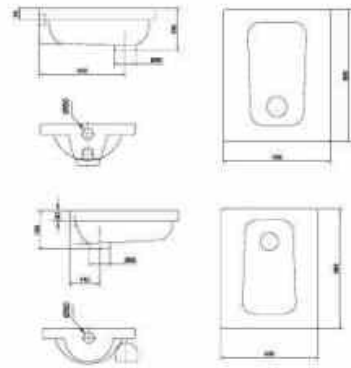

OLS-2017Q/H

Self- clean glaze
Frontward flush / Backward flush
Without anti- odor water sealing

Technical parameter
Size: 565*430*190mm