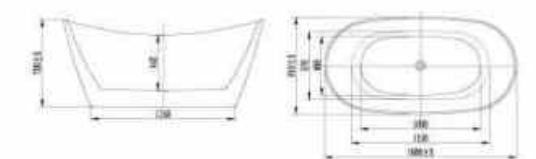

BT-62113A(R)

Water pump, brassed chromed faucet, air switch control, self-clean.

Technical parameter
Size: 1600x780x630mm
Material: Acrylic
Massage system: Water massage
Voltage: 110V/220V
Power: 750W

BT-62112A/B-LUX

Touch control panel plus massage pressure regulator;
With thermostatic heater; With bluetooth speaker;
With faucet and CASCADE spout; Left/Right reversible.

Technical parameter
Size: 1600/1700x700x630mm
Material: Acrylic
Massage system: Water massage+Air massage
Voltage: 110V/220V
Power: 3.1KW

BT-62116(L)

Water pump, ABS chromed air switch control plus massage pressure regulator; With faucet and CASCADE spout. (Glass screen optional)

Technical parameter
Size: 1500x850x630mm
Material: Acrylic
Massage system: Water massage
Voltage: 110V/220V
Power: 750W

BT-6085/A/B(R)

Empty bathtub with drainer, faucet, shower, spout.

Technical parameter
Size: 1500/1600/1700x750x570mm
Material: Acrylic

BT-61137/A

Empty bathtub.

Technical parameter
Size: 1500/1600x800x560mm
Material: Acrylic

BT-61136A

Free-standing matte black acrylic bathtub with pop-up drainer.

Technical parameter
Size: 1600x810x700mm
Material: Acrylic

BT-66103S/B

Built-in bathtub, empty bathtub.

Technical parameter
Size: 1500/1700x750x560mm
Material: Acrylic

BT-66108B

Built-in empty bathtub, with drainer, pillow, handle bar.

Technical parameter
Size: 1700x750x540mm
Material: Acrylic