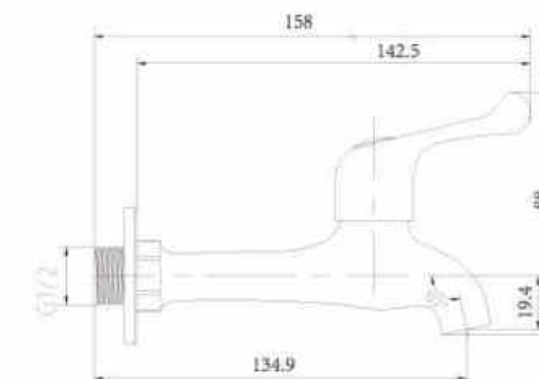

OLS-K08

Washing machine faucet;
Brass chromed gravity die casted;
Quality ceramic cartridge;
304 stainless steel handle.