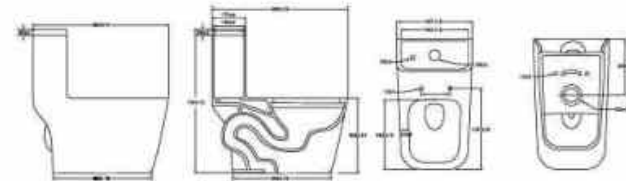

OLS-952

1- piece square toilet, self- clean glaze
Pinhole jet- siphonic flush, 3.5/5L per flush
Fully glazed waste pipe with diameter 50mm, R&T flushing mechanism
UF seat cover soft closing
Quiet water inlet & mute seat cover closing
S- trap 300/400mm

Technical parameter
Size: 690*367*750mm