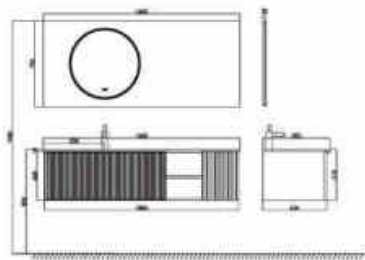

16mm ply wood;
Body is PU white lacquering, side panel is PU black lacquering & front drawer with matt black aluminum frame glass;
Black artificial integrated basin with grains and drainer;
Smart mirror with touch control sensor switch & anti-fog function.

BC9013-800/1000