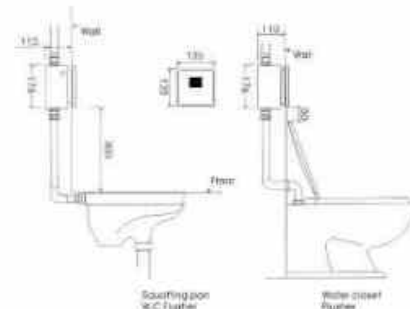

OLS-GP871AB

Brass chromed urinal flush sensor, AC/DC;
Stainless steel panel.