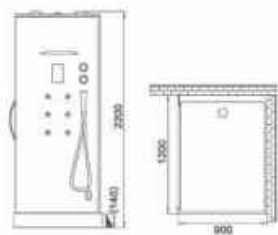

SR-86120BS(L)

White aluminum profile with white painted back glass;
Built-in inside control panel on back;
With top light, fan, FM, radio, ozone, steam;
With adjustable back massage jets, top shower, hand shower;
Soft- closing sliding door.

Technical parameter
Size:1200x900x2200mm
Material: PMMA&ABS composite sheet, glass, aluminum alloy
With or without steam: With
Voltage/frequency: 220V/50HZ
Rate power: 3100W
Color: White