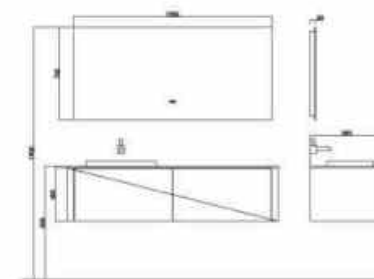

BC1138-1600L

16mm ply wood;
Main cabinet PU matte lacquering PU030 color;
Two push- open drawers with wave design & auto- open lights on sliders & cabinet bottom;
Rock board counter RB008 with black ceramic countertop basin;
Smart anti- fog mirror with touch on/off.