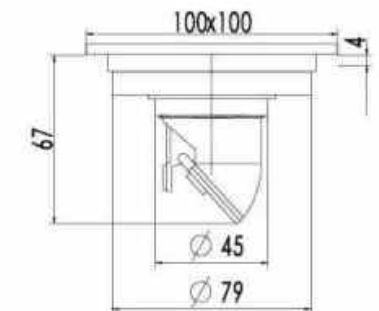

OLS-P635H

Brass chromed anti-odor floor drain, with magnetic water seal.