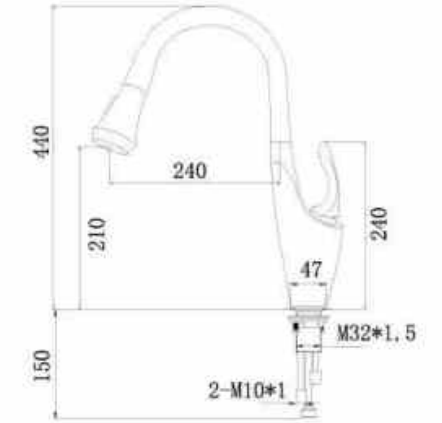

NEW

**OLS-K1109B**

Fashion matte black coating;  
Brass gravity die casted;  
Quality ceramic cartridge;  
With hot cold flex;  
Rotatable water spout.

**OLS-CF002B**

Matte black coating pull-out kitchen sink faucet;  
With rotatable 2-function water outlet;  
With hot cold flex, quality ceramic cartridge and tap bubbler.