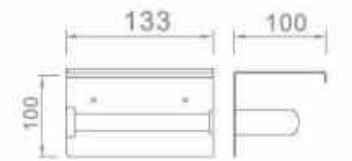

**OLS-PA007**

Stainless steel electroplated paper holder

**OLS-8034S**

Stainless steel bright polished hand rail

**OLS-PA005**

Stainless steel electroplated paper holder

**OLS-8035S**

Stainless steel bright polished hand rail