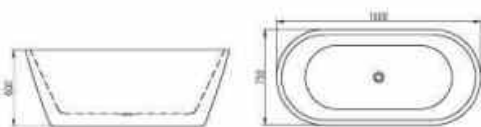

BT-61112A

Acrylic one-piece empty free-standing bathtub.

Technical parameter
Size: 1600x750x600mm
Material: Acrylic