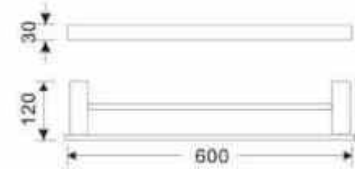

NEW

OLS-P7201/W

Stainless steel matte white/black coating bath towel rack

NEW

OLS-P7202/W

Stainless steel matte white/black coating shelf

NEW

OLS-P7203/W

Stainless steel matte white/black coating towel rack

NEW

OLS-P7204/W

Stainless steel matte white/black coating towel

NEW

OLS-P7205/W

Stainless steel matte white/black coating paper holder

NEW

OLS-P7206/W

Stainless steel matte white/black coating hook

NEW

OLS-P7207/W

Stainless steel matte white/black coating toilet brush