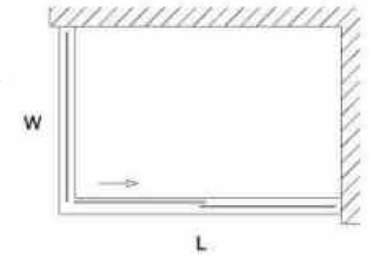

Aluminum profile with bright silver finish;  
8mm clear toughened transparent glass;  
Stainless steel door handle;  
Standard Size: 1200\*800\*1900mm  
Size option: L:1200-1600mm W:800-1200mm H:1800-2000mm