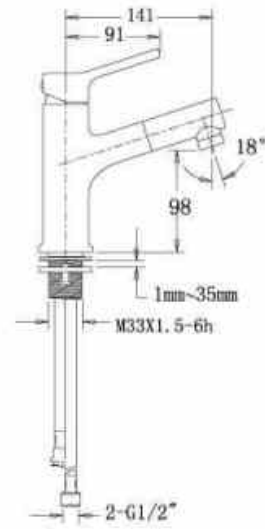

OLS-K1096

Brass chromed gravity die casted;
Quality ceramic cartridge;
With hot cold flex;
With pull-out water outlet.