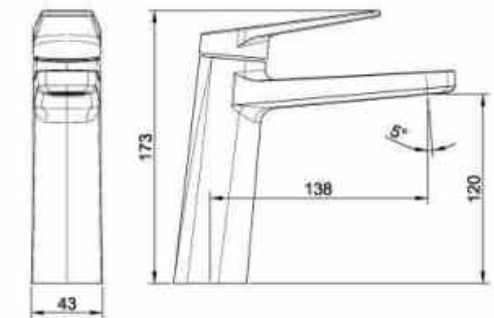

OLS-K1037

Brass chromed pull-out kitchen sink faucet;
With rotatable 2-function water outlet;
With hot cold flex;
With high quality ceramic cartridge and tap bubbler.

OLS-K1111

Brass chromed gravity die casted;
Quality ceramic cartridge, zinc alloy handle;
With hot cold flex.

OLS-K1091

Brass chromed gravity die casted;
Quality ceramic cartridge;
With hot cold flex;
180° rotatable water spout.

OLS-K1111B

Brass matte black coating gravity die casted;
Quality ceramic cartridge, zinc alloy handle;
With hot cold flex.