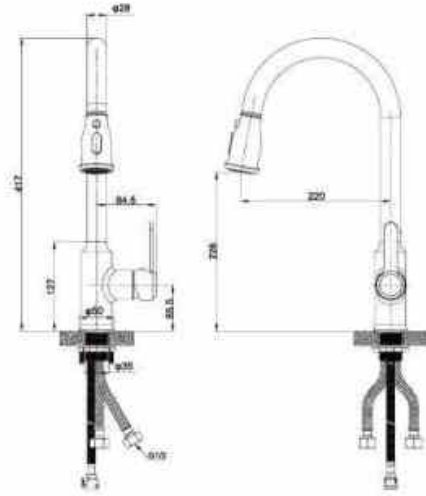

**OLS-K1111**

Brass chromed gravity die casted;  
 Quality ceramic cartridge, zinc alloy handle;  
 With hot cold flex.

**OLS-K1091**

Brass chromed gravity die casted;  
 Quality ceramic cartridge;  
 With hot cold flex;  
 180° rotatable water spout.