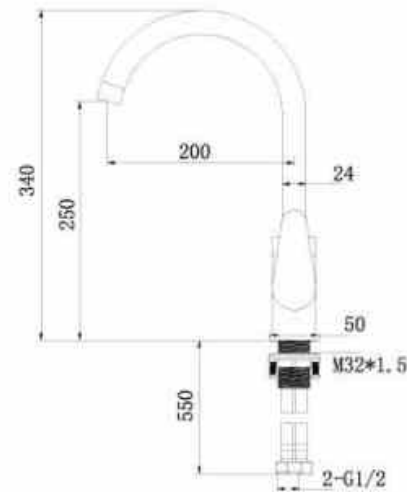

**OLS-K1111**

Brass chromed gravity die casted;  
 Quality ceramic cartridge, zinc alloy handle;  
 With hot cold flex.

**OLS-K1091**

Brass chromed gravity die casted;  
 Quality ceramic cartridge;  
 With hot cold flex;  
 180° rotatable water spout.