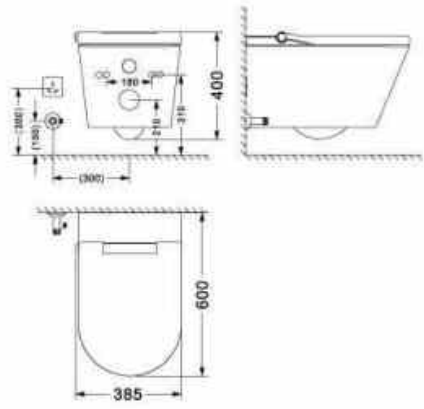

IT-630

Wall-mounted, rimless easy-clean, anti-bacterial nozzle & seat, automatic deodorization, prewetting ceramic surface, one button smart control.

Technical parameter
Size: 600x385x400mm
Material: UF+PBT+Ceramic
Hole distance: 180mm
Water Pressure: 0.07- 0.6MPa
Voltage/Frequency: 220V/50Hz