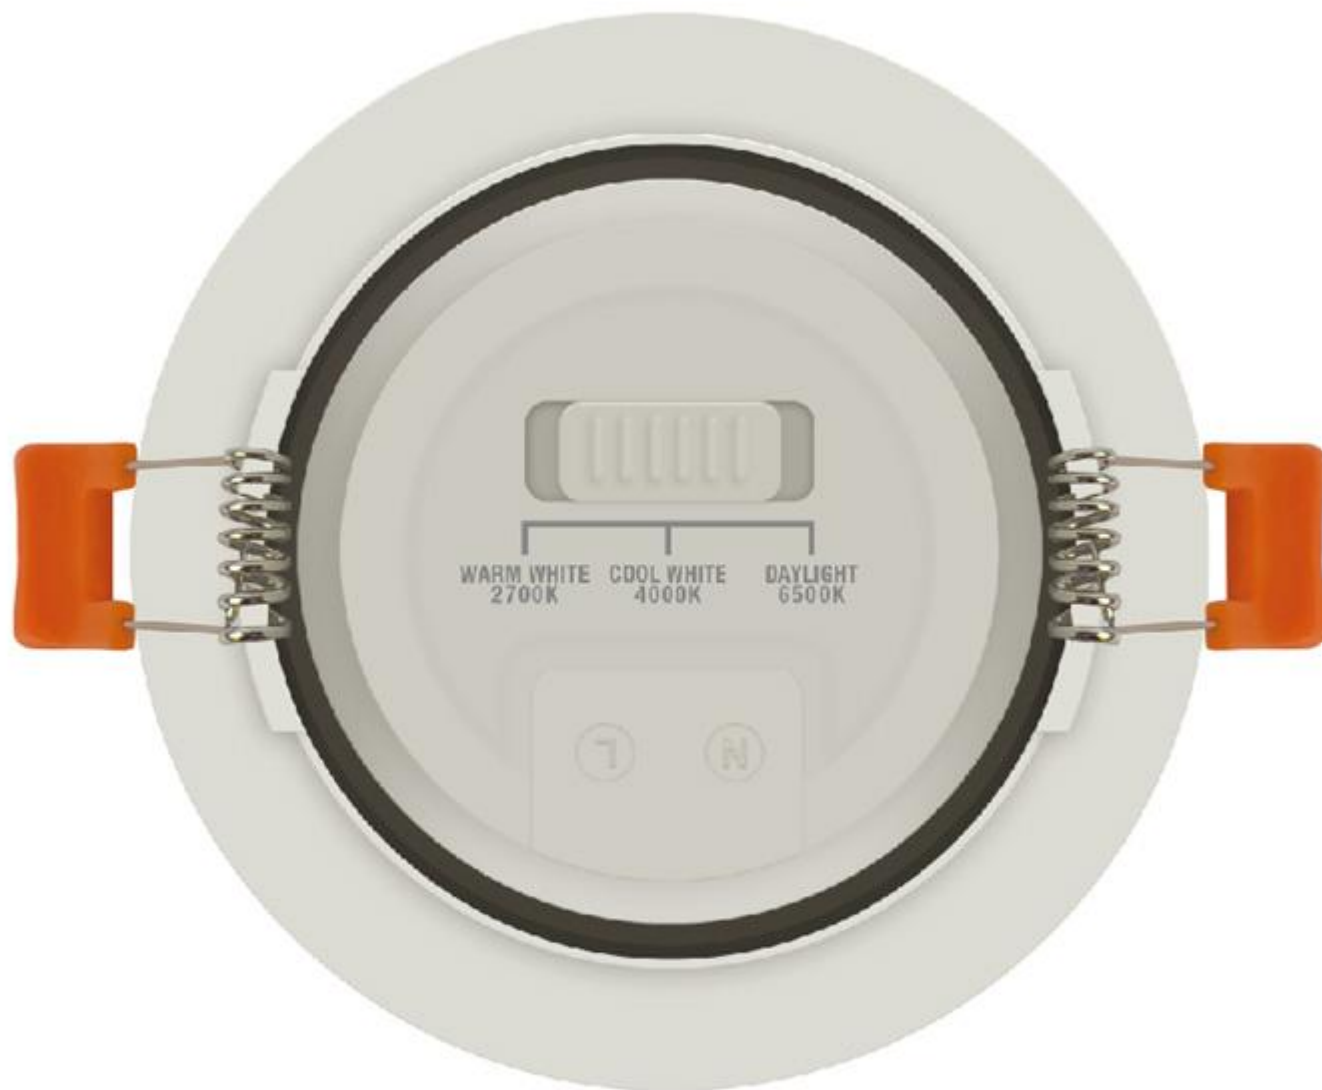

LED Ceiling Light with Switch

We supply high quality led down light round square shape 5w 7w adjustable ceiling light 3CCT easy to choose color, LED Ceiling Light with Switch offer an energy saving alternative while providing excellent color rendering. The COB design mimics panel lighting providing crisper, cleaner shadows. We devoted ourselves to lighting many years, covering most of Europe and the Americas market. We are expecting become your long-term partner in china.

1.LED Ceiling Light with Switch Introduction

We supply high quality led down light round square shape 5w 7w adjustable ceiling light 3CCT easy to choose color, these lamps offer an energy saving alternative while providing excellent color rendering. The COB design mimics panel lighting providing crisper, cleaner shadows. We devoted ourselves to lighting many years, covering most of Europe and the Americas market. We are expecting become your long-term partner in china.

2.LED Ceiling Light with Switch Parameter (Specification)

Model number	LED down light 5w 7w
Watt	5W/7W
Size	Φ90*45mm
Cut out hole	70-75mm
Lumin Efficiency	>80lm/w
LED Source	LED 2835 SMD/COB
Input voltage	AC85-265V
PF	>0.5
CRI	>80
Working life	25000h
Material	Aluminum+plastic
Base	PVC power line
Color Temperature	2700K-6500K

4.Product Details

LED ceiling light down light 5w 7w China supplier 3CCT cheap price.

- Plastic housing with color back cover,
- built-in driver, clean and beautiful appearance
- powerful spring buckle to ensure stable installation
- easy to install and highlight
- adjustable direction
- SMD or COB chips, 90lm/w
- two shell shapes can be selected.