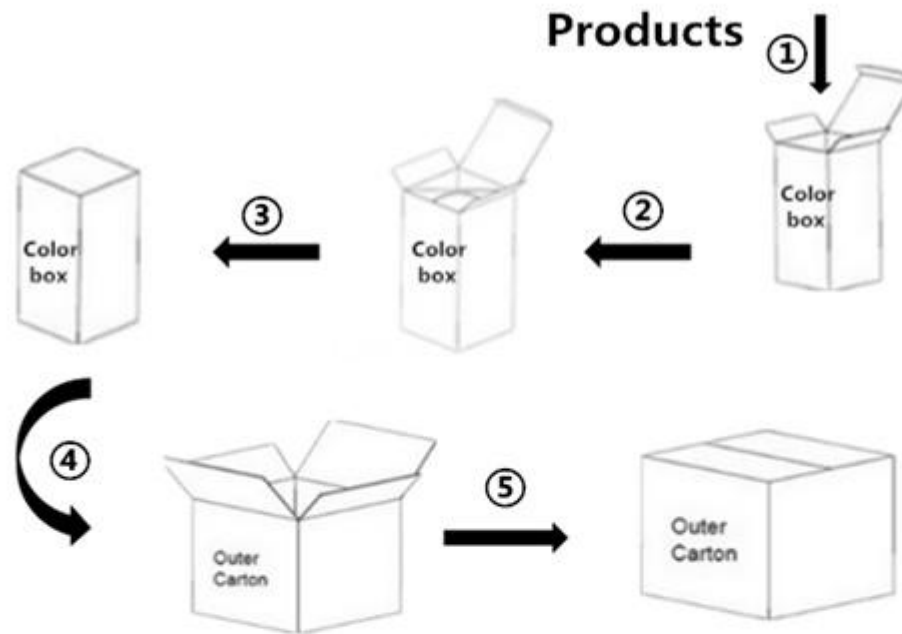

5W 7W 3CCT LED DOWN LIGHT

5.LED Ceiling Light with Switch Qualification

6.Deliver,Shipping And Serving

OEM available, can according to the customers request, design different packing.

7.FAQ

Are you a trading company or a manufacturer?