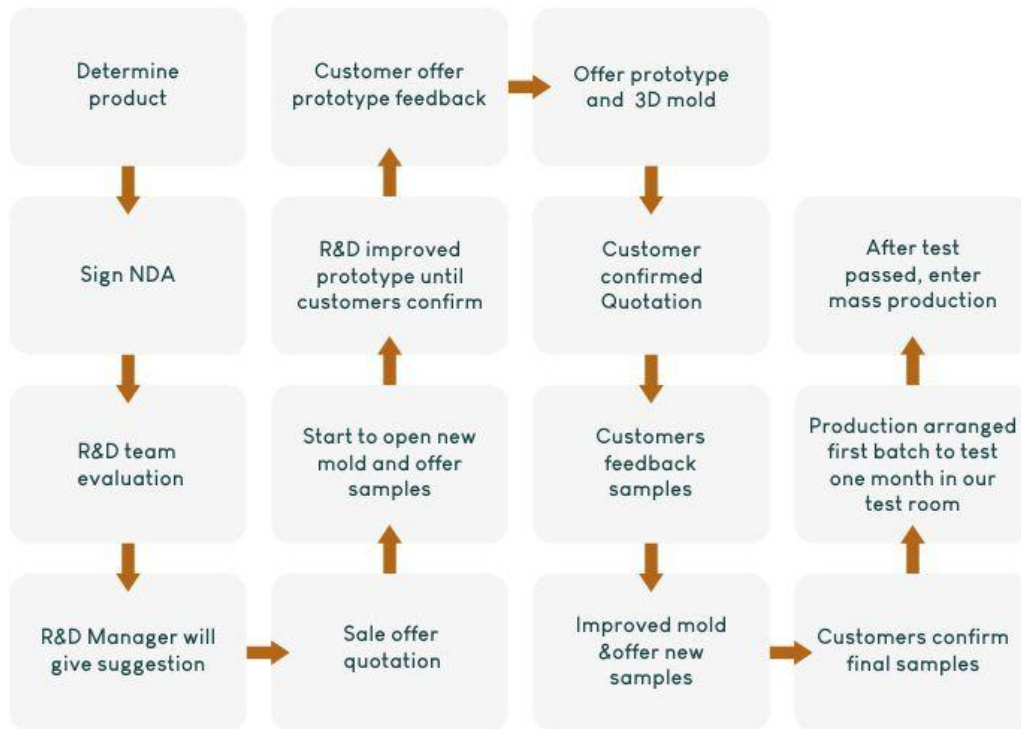

PRODUCT DETAILS

HIGH QUALITY

9 inch chrome plated ABS shower head, good performance on raining shower.

WATER SAVING

ABS 3 functions hand shower, Air jet, rain shower, steam mode, easy to meet every daily shower tasks.

Do you want to know more information and discount? Looking forward to your inquiry

R&D FLOW

The process from the beginning to the formation of a product.

PACKING OF PRODUCTS

We provide all kinds of outer packing design, pallet packing.