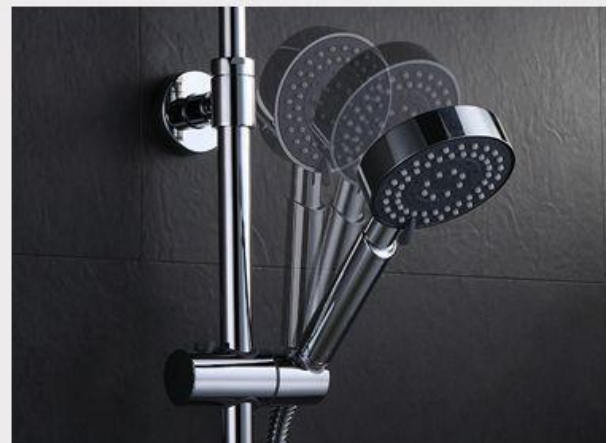

Hotel Home Bathroom Big Shower System

Yanasi® High Quality Hotel Home Bathroom Big Shower System is Brass Wall Mounted and Adjustable Bathroom Shower Set from China factory.

Product Description

Essential details

Application: Home/Apartment/Hotel

Design Style: Modern

Place of Origin: Guangdong, China

Brand Name: YANASI

Surface Treatment: Brushed/ Chromed/ Golden/ Rose Golden/ Bronze OEM and

ODM: Highly Welcomed

| | |
|---------------------------------|---|
| Function | Hotel Home Bathroom Big Shower System |
| Material | Brass body, zinc alloy handle, ceramic cartridge |
| Surface treatment | Chrome plated, white and chrome, black plated, black and chrome |
| Cartridge life time | No leakage after 500,000 times using |
| Water pressure testing | 1.6MPA |
| Air pressure testing | 0.8MPA |
| The thickness of chrome plating | Nickel>8μm, chrome>0.2μm |

PRODUCT DETAILS

HIGH QUALITY

9 inch chrome plated ABS shower head, good performance on raining shower.

WATER SAVING

ABS 3 functions hand shower, Air jet, rain shower, steam mode, easy to meet every daily shower tasks.