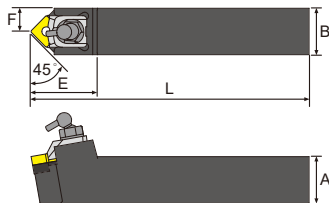

TOOL HOLDER WITH COOLANT

TOOL HOLDER WITH COOLANT

TOOL HOLDER WITH COOLANT

TOOL HOLDER WITH COOLANT

TOOL HOLDER WITH COOLANT

ESDN

Model No	Stock	A	B	L	E	F	Insert	Price
ESDNN-2020K12JET	●	20	20	125	34	10	SN□□1204□□	
ESDNN-2525M12JET	●	25	25	150	34	12.5		
ESDNN-3232P12JET	●	32	32	170	34	16		