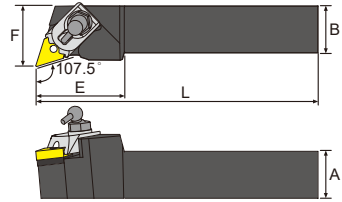

Tool holder with coolant

EDQN Right Hand Show

Model No	Stock		A	B	L	E	F	Insert	Price
	R	L							
EDQNR/L-2525M15JET	●	●	25	25	150	36	32	DN□□1504□□	
EDQNR/L-3232P15JET	●	●	32	32	170	36	40	DN□□1504□□	
EDQNR/L-2525M15AJET	●	●	25	25	150	36	32	DN□□1506□□	
EDQNR/L-3232P15AJET	●	●	32	32	170	36	40	DN□□1506□□	