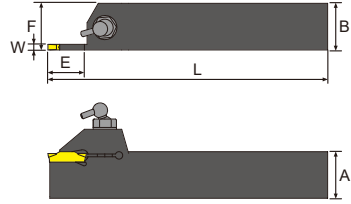

EZH Right Hand Show

Model No	Stock		A	B	L	E	W	F	Insert	Screw	Wrench	Wrench	Hose connector plug	Price
	R	L												
EZHR/L-20K-2D-14JET	●	●	20	20	125	14	2	20	ECH	CS80C JET	LW040	CW11	PC8-01	
EZHR/L-20K-3D-20JET	●	●	20	20	125	20	3	20						
EZHR/L-20K-3D-25JET	●	●	20	20	125	25	3	20						
EZHR/L-20K-4D-20JET	●	●	20	20	125	20	4	20						
EZHR/L-20K-4D-25JET	●	●	20	20	125	25	4	20						
EZHR/L-25M-2D-14JET	●	●	25	25	150	14	2	25						
EZHR/L-25M-3D-09JET	●	●	25	25	150	9	3	25						
EZHR/L-25M-3D-20JET	●	●	25	25	150	20	3	25						
EZHR/L-25M-3D-25JET	●	●	25	25	150	25	3	25						
EZHR/L-25M-4D-09JET	●	●	25	25	150	9	4	25						
EZHR/L-25M-4D-20JET	●	●	25	25	150	20	4	25						
EZHR/L-25M-4D-25JET	●	●	25	25	150	25	4	25						
EZHR/L-25M-5D-25JET	●	●	25	25	150	25	5	25						
EZHR/L-25M-6D-20JET	●	●	25	25	150	20	6	25						
EZHR/L-25M-6D-25JET	●	●	25	25	150	25	6	25						

●Insert : Echain.

●Insert Detail : ECH→Ref.Page-Y

D
TOOL HOLDER WITH COOLANT

E C H A I N T O O L H O L D E R S