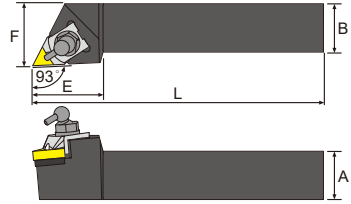

ETJN Right Hand Show

Model No	Stock		A	B	L	E	F	Insert	Price
	R	L							
ETJNR/L-2020K16JET	●	●	20	20	125	32	25	TN□□1604□□	
ETJNR/L-2525M16JET	●	●	25	25	150	32	32		
ETJNR/L-3232P16JET	●	●	32	32	170	32	40		
*ETJNR/L-12-3BJET	●	●	19.05	19.05	114.3	32	25.4	TN□□1604□□	
*ETJNR/L-16-3DJET	●	●	25.4	25.4	152.4	32	31.8		
*ETJNR/L-20-3DJET	●	●	31.75	31.75	152.4	32	38.1		

● Insert Detail : TN□□1604□□→Ref.Page-T

* Imperial Dimension.

Tool Attachment

Model No	Shim 	Screw of shim 	Screw 	Wrench 	Clamp 	Clasp 	Wrench 	Hose connector plug
ETJNR/L-2020K16JET	SMT-322	LT-3	CS80BJET	LW025 LW040	TN16-3	C-6	CW11	PC8-01
ETJNR/L-2525M16JET			CS80AJET					
ETJNR/L-3232P16JET								
*ETJNR/L-12-3BJET	SMT-322	LT-3	CS80BJET	LW025 LW040	TN16-3	C-6	CW11	PC8-01
*ETJNR/L-16-3DJET			CS80AJET					
*ETJNR/L-20-3DJET								

* Imperial Dimension.

D
TOOL HOLDER
WITH
COOLANT

C

D

S

TN

W

ECH

GY2M

Tool
Page
with
Coolant