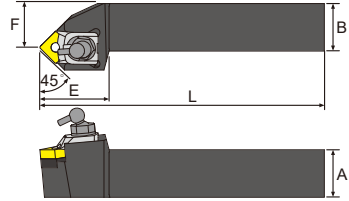

ESSN Right Hand Show

Model No	Stock		A	B	L	E	F	Insert SN□□1204□□	Price
	R	L							
ESSNR/L-2020K12JET	●	●	20	20	125	32	25	SN□□1204□□	
ESSNR/L-2525M12JET	●	●	25	25	150	32	32		
ESSNR/L-3232P12JET	●	●	32	32	170	32	40		

●Insert Detail : SN□□1204□□→Ref.Page-Q

D
TOOL HOLDER WITH COOLANT

- C
- D
- SN
- T
- W
- ECH
- GY2M

Tool Attachment

Model No	Shim 	Screw of shim 	Screw 	Wrench 	Clamp 	Clasp 	Wrench 	Hose connector plug
ESSNR/L-2020K12JET	SMS-432	LW-4	CS80BJET	LW030	SN12	C-6	CW11	PC8-01
ESSNR/L-2525M12JET			CS80AJET	LW040				
ESSNR/L-3232P12JET								

TOOL HOLDER WITH COOLANT