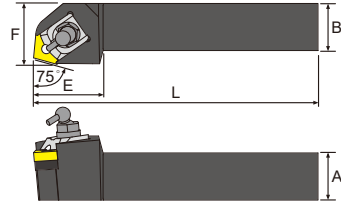

ECRN Right Hand Show

Model No	Stock		A	B	L	E	F	Insert 	Price
	R	L							
ECRNR/L-2020K12JET	●	●	20	20	125	32	25	CN□□1204□□	
ECRNR/L-2525M12JET	●	●	25	25	150	32	32		
ECRNR/L-3232P12JET	●	●	32	32	170	32	40		

●Insert Detail : CN□□1204□□→Ref. Page-J

Tool Attachment

Model No	Shim 	Screw of shim 	Screw 	Wrench 	Clamp 	Clasp 	Wrench 	Hose connector plug
ECRNR/L-2020K12JET	SMC-432	LW-4	CS80BJET	LW030 LW040	CN12-4	C-6	CW11	PC8-01
ECRNR/L-2525M12JET			CS80AJET					
ECRNR/L-3232P12JET								

D
TOOL HOLDER WITH COOLANT

- CN
- D
- S
- T
- W
- ECH
- GY2M

TOOL HOLDER WITH COOLANT