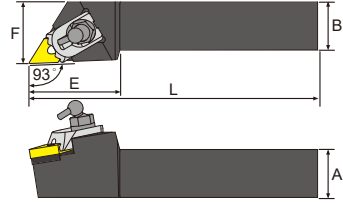

EDJN Right Hand Show

Model No	Stock		A	B	L	E	F	Insert	Price
	R	L							
EDJNR/L-2020K15JET	●	●	20	20	125	36	25	DN□□1504□□	
EDJNR/L-2525M15JET	●	●	25	25	150	36	32		
EDJNR/L-3232P15JET	●	●	32	32	170	36	40		
EDJNR/L-2020K15AJET	●	●	20	20	125	36	25	DN□□1506□□	
EDJNR/L-2525M15AJET	●	●	25	25	150	36	32		
EDJNR/L-3232P15AJET	●	●	32	32	170	36	40		

●Insert Detail : DN□□1504□□、DN□□1506□□→Ref.Page-M

Tool Attachment

Model No	Shim	Screw of shim	Screw	Wrench	Clamp	Clasp	Wrench	Hose connector plug
EDJNR/L-2020K15JET	SMD-463	LD-1	CS80BJET	LW030 LW040	DN15	C-6	CW11	PC8-01
EDJNR/L-2525M15JET			CS80AJET					
EDJNR/L-3232P15JET			CS80AJET					
EDJNR/L-2020K15AJET	SMS-466	LW-4	CS80BJET	LW030 LW040	DN15	C-6	CW11	PC8-01
EDJNR/L-2525M15AJET			CS80AJET					
EDJNR/L-3232P15AJET			CS80AJET					

D
TOOL HOLDER WITH COOLANT

C

DN

S

T

W

ECH

GY2M

Tool holder with coolant