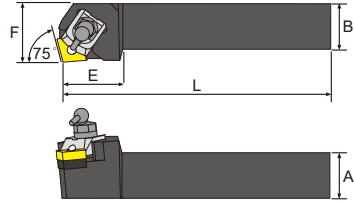

ECKN Right Hand Show

Model No	Stock		A	B	L	E	F	Insert 	Price
	R	L							
ECKNR/L-2020K12JET	●	●	20	20	125	32	25	CN□□1204□□	
ECKNR/L-2525M12JET	●	●	25	25	150	32	32		
ECKNR/L-3232P12JET	●	●	32	32	170	32	40		

●Insert Detail : CN□□1204□□→Ref. Page-J

D
TOOL HOLDER WITH COOLANT

CN

D

S

T

W

ECH

GY2M

E

TOOL HOLDER WITH COOLANT

Tool Attachment

Model No	Shim 	Screw of shim 	Screw 	Wrench 	Clamp 	Clasp 	Wrench 	Hose connector plug
ECKNR/L-2020K12JET	SMC-432	LW-4	CS80BJET	LW030 LW040	CN12-4	C-6	CW11	PC8-01
ECKNR/L-2525M12JET			CS80AJET					
ECKNR/L-3232P12JET