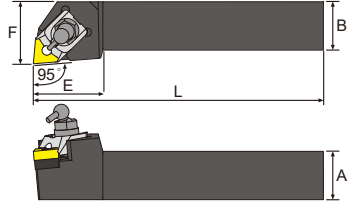

ECLN Right Hand Show

Model No	Stock		A	B	L	E	F	Insert	Price
	R	L							
ECLNR/L-2020K12JET	●	●	20	20	125	32	25	CN□□1204□□	
ECLNR/L-2525M12JET	●	●	25	25	150	32	32		
ECLNR/L-3232P12JET	●	●	32	32	170	32	40		
ECLNR/L-2525M16JET	●	●	25	25	150	32	32	CN□□1606□□	
ECLNR/L-3232P16JET	●	●	32	32	170	32	40		
*ECLNR/L12-4BJET	●	●	19.05	19.05	114.3	32	25.4	CN□□1204□□	
*ECLNR/L16-4DJET	●	●	25.4	25.4	152.4	32	31.8		
*ECLNR/L20-4DJET	●	●	31.75	31.75	152.4	32	38.1		
*ECLNR/L16-5DJET	●	●	25.4	25.4	152.4	32	31.8	CN□□1606□□	
*ECLNR/L20-5DJET	●	●	31.75	31.75	152.4	32	38.1		

●Insert Detail : CN□□1204□□→Ref.Page-J

*Imperial Dimension.

Tool Attachment

Model No	Shim	Screw of shim	Screw	Wrench	Clamp	Clasp	Wrench	Hose connector plug				
ECLNR/L-2020K12JET	SMC-432	LW-4	CS80BJET	LW030 LW040	CN12-2	C-6	CW11	PC8-01				
ECLNR/L-2525M12JET			CS80AJET									
ECLNR/L-3232P12JET				LW040								
ECLNR/L-2525M16JET	SMC-416	LW-5	CS80BJET	LW030 LW040	CN12-2	C-6	CW11	PC8-01				
ECLNR/L-3232P16JET			CS80AJET									
*ECLNR/L12-4BJET	SMC-432	LW-4	CS80AJET	LW030 LW040					CN12-2	C-6	CW11	PC8-01
*ECLNR/L16-4DJET												
*ECLNR/L20-4DJET			SMC-416	LW-5	LW040							
*ECLNR/L15-5DJET	CS80AJET											
*ECLNR/L16-5DJET												

*Imperial Dimension.

D
TOOL HOLDER WITH COOLANT

CN

D

S

T

W

ECH

GY2M

TOOL HOLDER WITH COOLANT