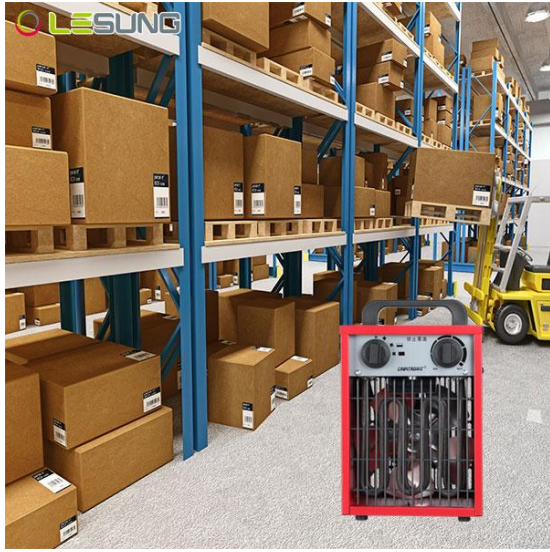

Product Feature And Application