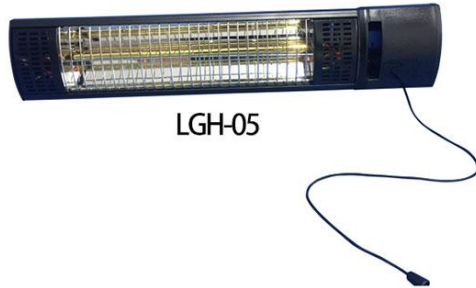

Rope Switch Patio Heater

You can rest assured to buy Rope Switch Patio Heater from our factory and we will offer you the best after-sale service and timely delivery. The following is an introduction to Rope Switch Patio Heater, I hope to help you better understand Rope Switch Patio Heater.

Rope Switch Patio Heater

Rope Switch Patio Heater Parameter (Specification)

MODEL	POWER	MEAS(CM)	PCS/20	PCS/40	PCS/40 HQ
LGH-05-1	1500W	65.1×29.6×32.6/4	1840	3680	4280
LGH-05-2	2000W	76.8×29.6×32.6/4	1560	3152	3672
LGH-05-3	2400W	81.3×29.6×32.6/4	1496	2992	3480
LGH-05-4	2500W	81.3×29.6×32.6/4	1496	2992	3480
LGH-05-5	1200W	65.1×29.6×32.6/4	1840	3680	4280