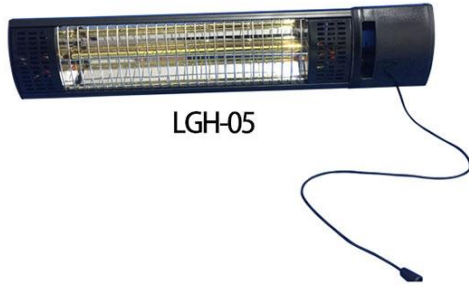

Rope Switch Patio Heater Details