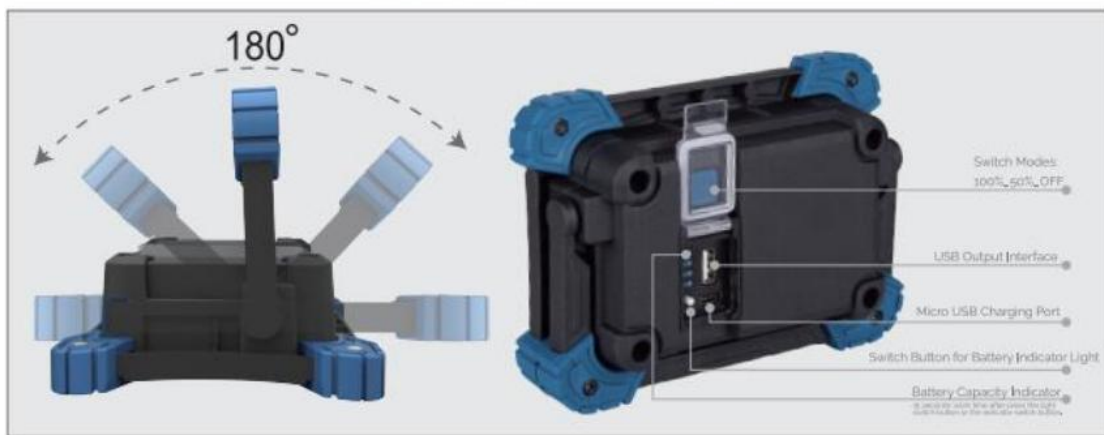

Product Feature And Application