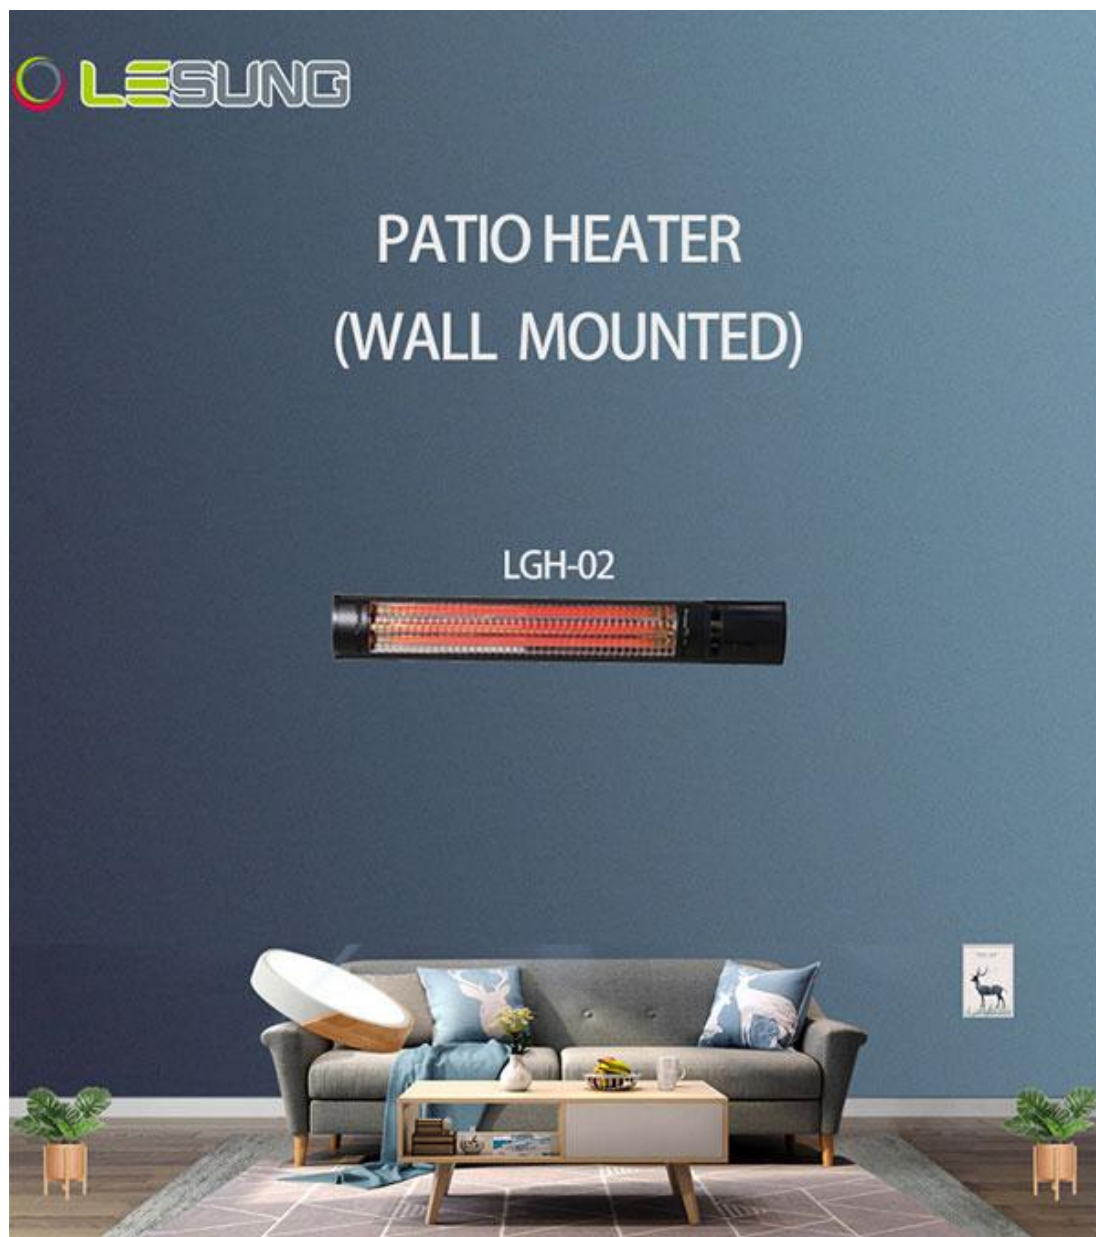

Gold Tube Smart Remote Control Patio Heater

LGH-06

As a professional Gold Tube Smart Remote Control Patio Heater manufacture, you can rest assured to buy Gold Tube Smart Remote Control Patio Heater from our factory and we will offer you the best after-sale service and timely delivery.

Gold Tube Smart Remote Control Patio Heater

Gold Tube Smart Remote Control Patio Heater Parameter (Specification)

MODEL	POWER	MEAS(CM)	PCS/20	PCS/40	PCS/40 HQ
LGH-06-1	1500W	65.1×29.6×32.6/4	1840	3680	4280
LGH-06-2	2000W	76.8×29.6×32.6/4	1540	3152	3672
LGH-06-3	2400W	81.3×29.6×32.6/4	1496	2992	3480
LGH-06-4	2500W	81.3×29.6×32.6/4	1496	2992	3480
LGH-06-5	1200W	65.1×29.6×32.6/4	1840	3680	4280

Gold Tube Smart Remote Control Patio Heater Feature And Application

Gold Tube Smart Remote Control Patio Heater Details

LESUNG

LGH-02

LESUNG

LESUNG

LGH-05

LGH-06