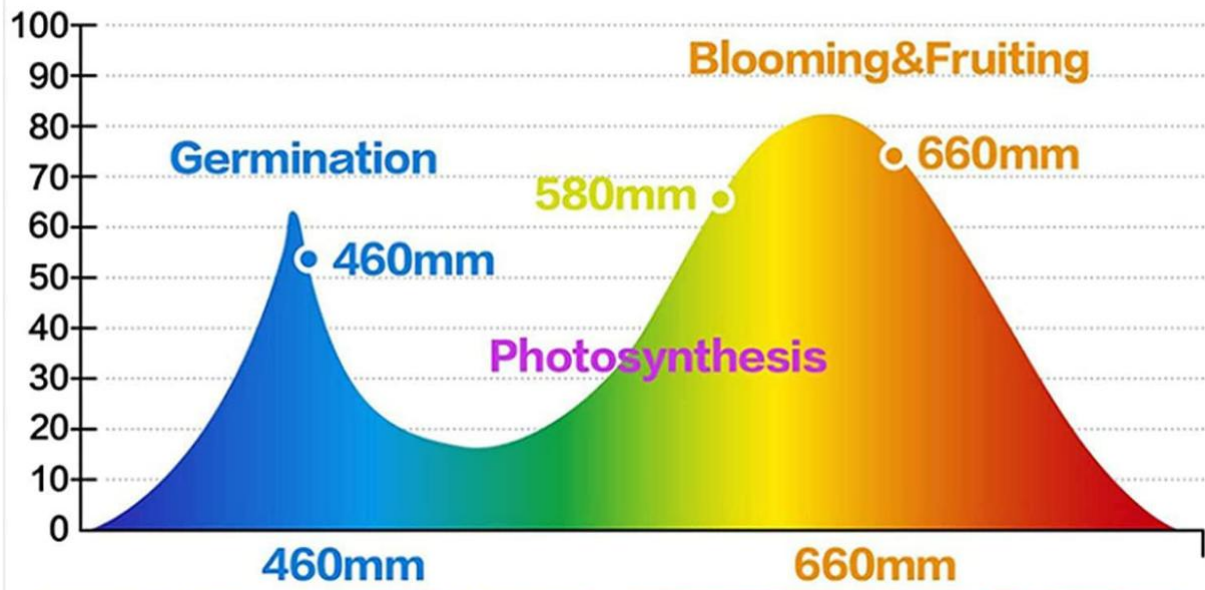

Red spectrum promotes flowering and fruiting and effectively enhances photosynthesis.

White+Red Spectrum Promotes plant growth, flowering and fruiting for better results.

Auto Turn on and off Cycle Timing Function 3 Modes