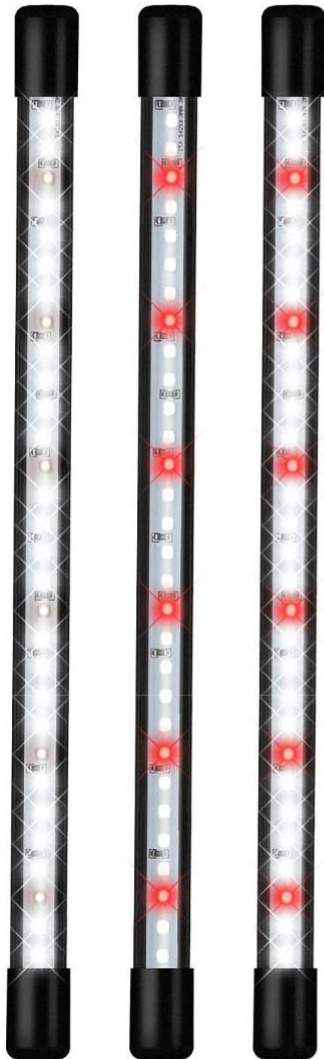

Full Spectrum Plant Grow Light Flexible Clip Desk Led Lamp

Model:red+white 5 head

High quality Hondo® Full Spectrum Plant Grow Light Flexible Clip Desk Led Lamp is offered by China manufacturer Shenzhen Hondo Lighting Technology CO.,Ltd.. Buy Full Spectrum Plant Grow Light Flexible Clip Desk Led Lamp which is of high quality directly with low price. Grow Light Adjustable Gooseneck 135 LED Grow Lamp with 3/9/12H Timer, 10 Dimmable Levels & 3 Switch Modes

Product Introduction

Shenzhen Hondo Lighting Technology CO.,Ltd. is a leading China Hondo® Full Spectrum Plant Grow Light Flexible Clip Desk Led Lamp manufacturer, supplier and exporter. Adhering to the pursuit of perfect quality of products, so that our Full Spectrum Plant Grow Light Flexible Clip Desk Led Lamp have been satisfied by many customers. Extreme design, quality raw materials, high performance and competitive price are what every customer wants, and that's also what we can offer you. Of course, also essential is our perfect after-sales service. If you are interested in our Full Spectrum Plant Grow Light Flexible Clip Desk Led Lamp services, you can consult us now, we will reply to you in time!We have the distinct advantage because the success of our company is directly related to each and every individual. We take pride in all we do, and we take pride in a job well done.

Hondo® Full Spectrum Plant Grow Light Flexible Clip Desk Led Lamp

Full spectrum

suitable for All Plants at Different Growth Stages

White spectrum promotes the growth of plants and contributes to chlorophyll synthesis.

Red spectrum promotes flowering and fruiting and effectively enhances photosynthesis.

White+Red Spectrum Promotes plant growth, flowering and fruiting for better results.

Auto Turn on and off Cycle Timing Function 3 Modes