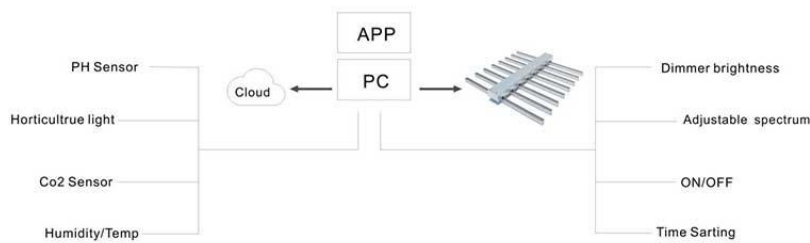

Integrating Sphere Machine

Greenhouse layout design / Smart control total solution

Horticulture light OEM/ODM service