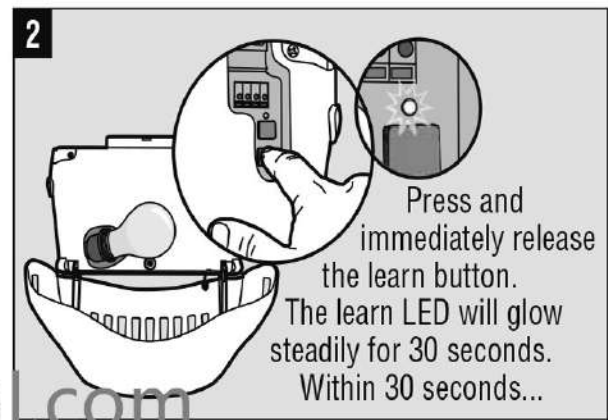

INSTRUCTION

PROGRAMMING THE REMOTE CONTROL

Compatible with **Purple** Learn Button