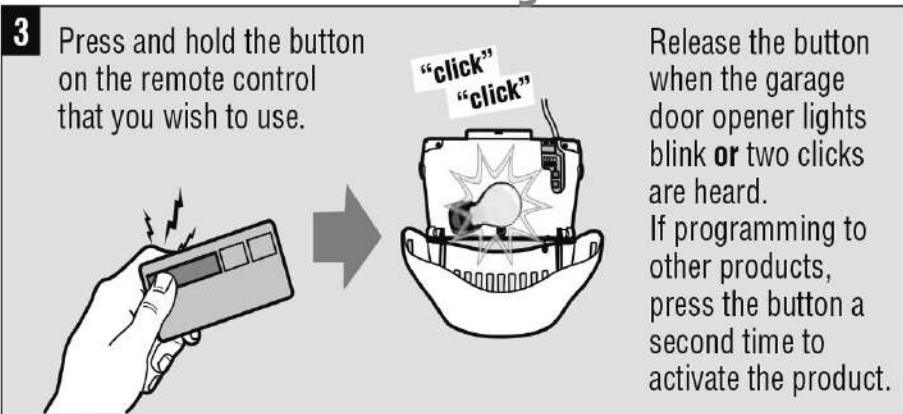

INSTRUCTION

PROGRAMMING THE REMOTE CONTROL

Compatible with **Purple** Learn Button