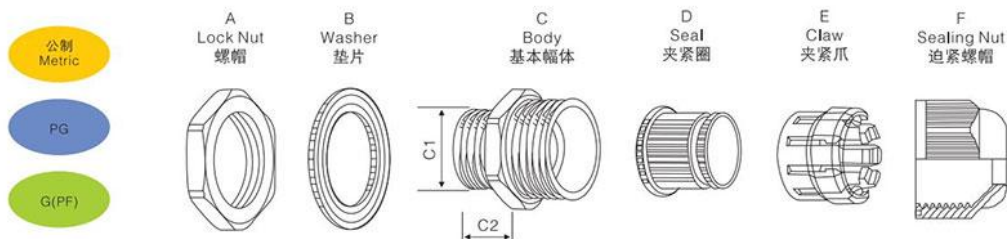

Waterproof PVC Cable Gland Parameter (Specification)

Waterproof PVC Cable Gland Size Chart -- PG Thread					
Product Code	Thread AG	Cable range (mm)	Thread O.D. C1(mm)	Thread length GL(mm)	Spanner Size (mm)
JX-NLPG7A-DS	PG7	3-5.5	12.5	8	17/19
JX-NLPG7B-DS		4.5-7.8	12.5	8	17/19
JX-NLPG9A-DS	PG9	3-5.5	15.2	8.2	22/19
JX-NLPG9B-DS		4.5-7.8	15.2	8.2	22/19
JX-NLPG11A-DS	PG11	4-7	18.6	10	24/22
JX-NLPG11B-DS		6-10	18.6	10	24/22
JX-NLPG13.5A-DS	PG13.5	5-8.8	20.4	10	27/24
JX-NLPG13.5B-DS		7-12.5	20.4	10	27/24
JX-NLPG16A-DS	PG16	6-11	22.5	10.8	30/27
JX-NLPG16B-DS		9-14	22.5	10.8	30/27
JX-NLPG21A-DS	PG21	10-16	28.3	12	36/33
JX-NLPG21B-DS		13-18	28.3	12	36/33
JX-NLPG29A-DS	PG29	15-22	37	12	46/41
JX-NLPG29B-DS		18-25	37	12	46/41
JX-NLPG36A-DS	PG36	20-26	47	14	57/52
JX-NLPG36B-DS		24-31	47	14	57/52
JX-NLPG42A-DS	PG42	25-33	54	15	64/62
JX-NLPG42B-DS		31-41	54	15	64/62