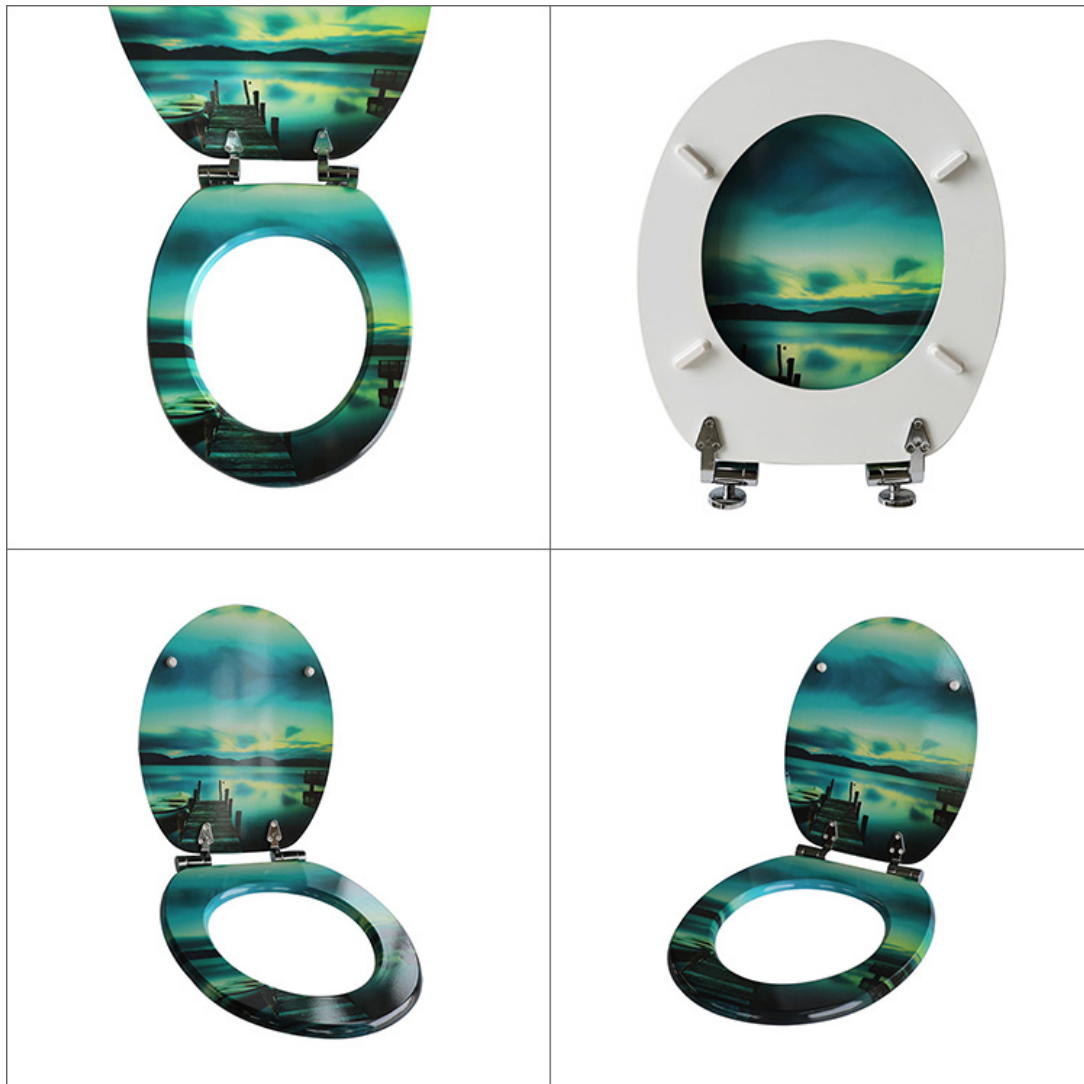

Size	17", 18", 19"
Weight	3kg
Function	Soft Close
Shape	Round/Oval/Square shapes
Hinge	Zinc Alloy/Stainless Steel/ABS
Fit	Universal
Mounting	From Below or Above

3. Detail of Mdf Toilet Seat Cover

Material

Suzhou Fine Era co., Ltd

Tel: +86-15862360430

E-mail: elsa@szfineera.com