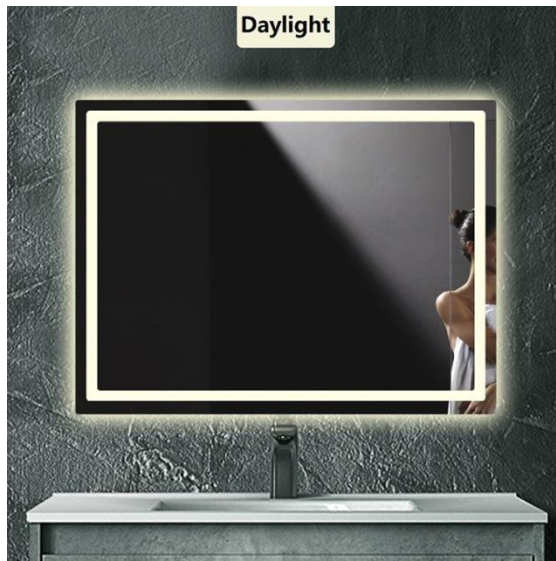

## Rectangle LED Bathroom Mirror with Motion Sensor

We supply **Rectangle LED Bathroom Mirror with Motion Sensor with CE TUV IP44 3 years Warranty.** we devoted ourselves to LED Mirror Light many years, covering most of **Europe** and the **Middle East** market. And we have rich experience in OEM/ODM. We are expecting become your long term partner in china.

## Rectangle LED Bathroom Mirror with Motion Sensor

### Product Introduction

This **Rectangle LED Bathroom Mirror with Motion Sensor** was the latest invention high quality with CE TUV IP44 and offer 3 years Warranty. It was made up with **5MM copper-free mirror**, and using **UL certificated waterproof LED stripe**. We are **manufacturers and suppliers** in **China**, who devoted our selves to Mirror lighting many years, covering most of Europe and the Middle East market. We are expecting become your long-term partner in china.

## Product Feature And Application

This Classic Design is desirable and handy, **Rectangle LED Bathroom Mirror with Motion Sensor** will highlight your bathroom decoration, increase grade and efficiency. **Rectangle LED Bathroom Mirror with Motion Sensor** can turn on/off the LED light by Hand sweeping. It will be convenient and clean when your hand is full of Soap foam.