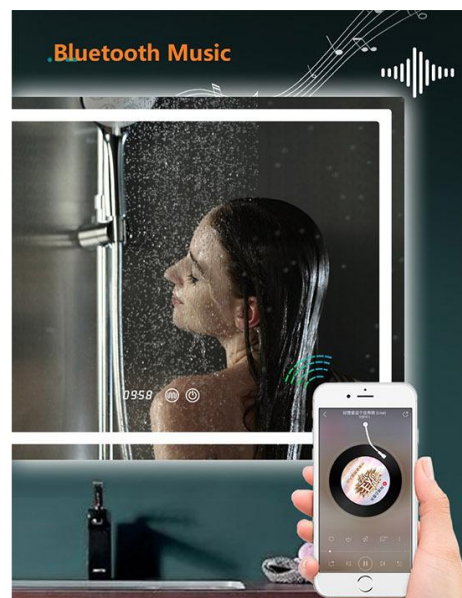

## **Rectangle LED Bathroom Mirror with Motion Sensor as you NEED:**

### **Optional Functions:**

- ❖ Anti-fogging sensor
- ❖ Explosion proof
- ❖ Three Color Temperature Changing
- ❖ Digital Clock, Temperature Display
- ❖ Bluetooth speakers--Enjoying Music when Bathing

## Product Details

To build a dream bathroom with LED Lighted Mirror, **Rectangle LED Bathroom Mirror with Motion Sensor** offer inbuilt defogger, On/Off Motion sensor switch, with LED lights.

Name: **Rectangle LED Bathroom Mirror with Motion Sensor**

Size:  $\Phi$  800\*600mm,  $\Phi$  900\*700mm,  $\Phi$  1200\*800mm, (or Customizable size)

Optional Functions: Defogger, Bluetooth, Time., etc.

Mirror: 5mm copper-free mirror, frameless.

Led Stripe:UL certified waterproof LED stripe