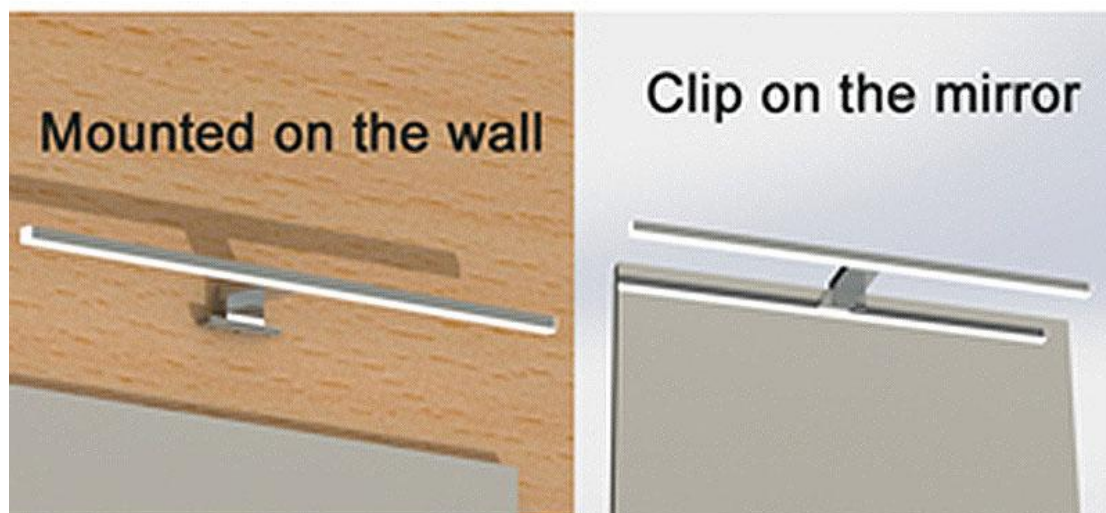

our **LED Mirror Light Lamp** can be easily and quickly mounted on top cabinets or shelves with just two screws, but can also be

mounted directly to mirrors by removing the screw-on adapter. Ideal for 60 - 100 cm mirrors.

Plastic Square LED Mirror Light Lamp

Product Introduction

If you want to put LED lights on a mirror, Our **Plastic Square LED Mirror Light Lamp**

maybe the good choice.

Installing **LED lights on a mirror** can be done by attaching **Plastic Square LED Mirror Light Lamp** onto the wall above the mirror. The lighting will be perfectly balanced, and all parts of your face and neck will be illuminated.

Product Feature And Application

This Classic and Simple Design is desirable and handy, **Plastic Square LED Mirror Light Lamp** will highlight your bathroom/bedroom/livingroom decoration, increase grade and efficiency.

Please note that no plug or switch on the lamp.

Feature:

- ❖ Simple but Classic Design
- ❖ High output SMD 2835 LEDs, Energy saving and long life of 30000 hours
- ❖ High Color Rendering Index (CRI>80), ideal for makeup application
- ❖ IP44 waterproof
- ❖ Easy-hanging installation, and easy for maintenance.
- ❖ CE RoHS certificated
- ❖ The size of **Plastic Square LED Mirror Light Lamp** can be custom-made.