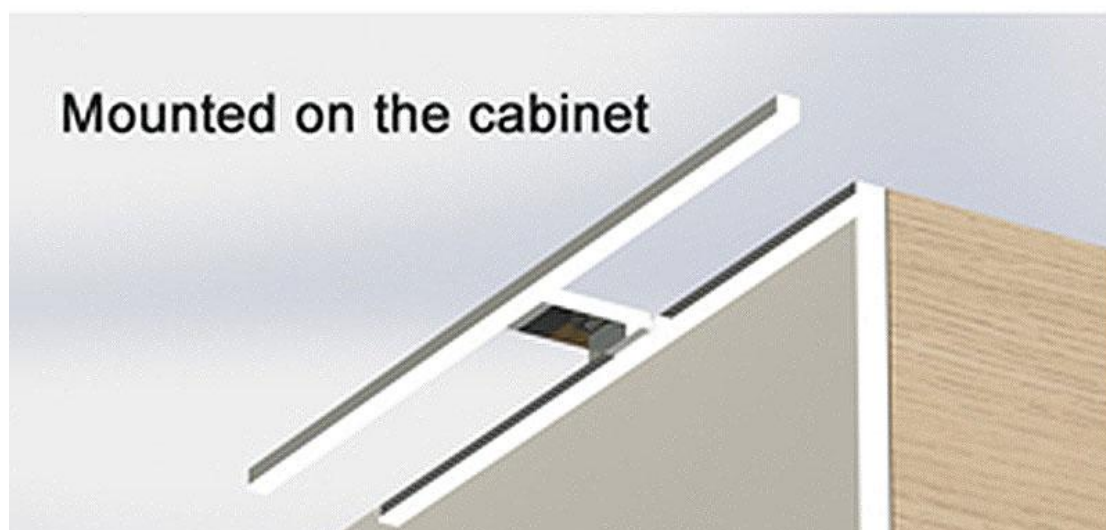

Product Feature And Application

This Classic and Simple Design is desirable and handy, **Plastic Square LED Mirror Light Lamp** will highlight your bathroom/bedroom/livingroom decoration, increase grade and efficiency.

Please note that no plug or switch on the lamp.

Feature:

- ❖ Simple but Classic Design
- ❖ High output SMD 2835 LEDs, Energy saving and long life of 30000 hours
- ❖ High Color Rendering Index (CRI>80), ideal for makeup application
- ❖ IP44 waterproof
- ❖ Easy-hanging installation, and easy for maintenance.
- ❖ CE RoHS certificated
- ❖ The size of **Plastic Square LED Mirror Light Lamp** can be custom-made.