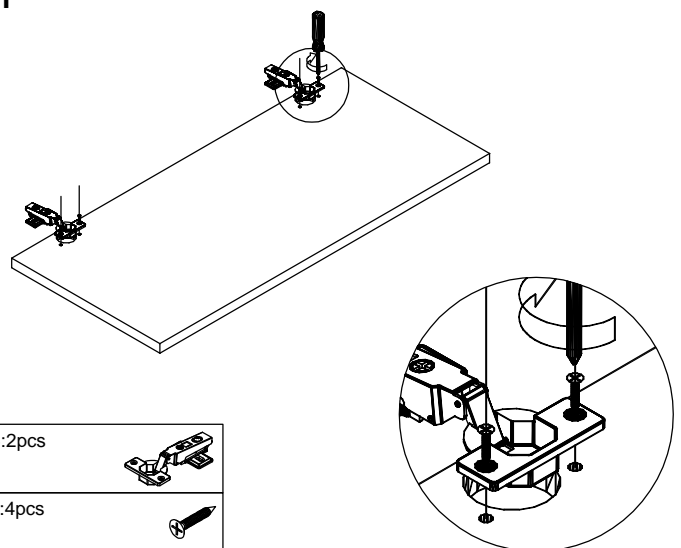

Wall Flat up Unit With One Door

A:12pcs
ø7x48mm

B:12pcs
ø8x40mm

C:2pcs

D:1pcs

E:16pcs
ø4x16mm

F:2pcs

1

A:6pcs

B:6pcs

2

3

A:6pcs

B:6pcs

4

C:2pcs