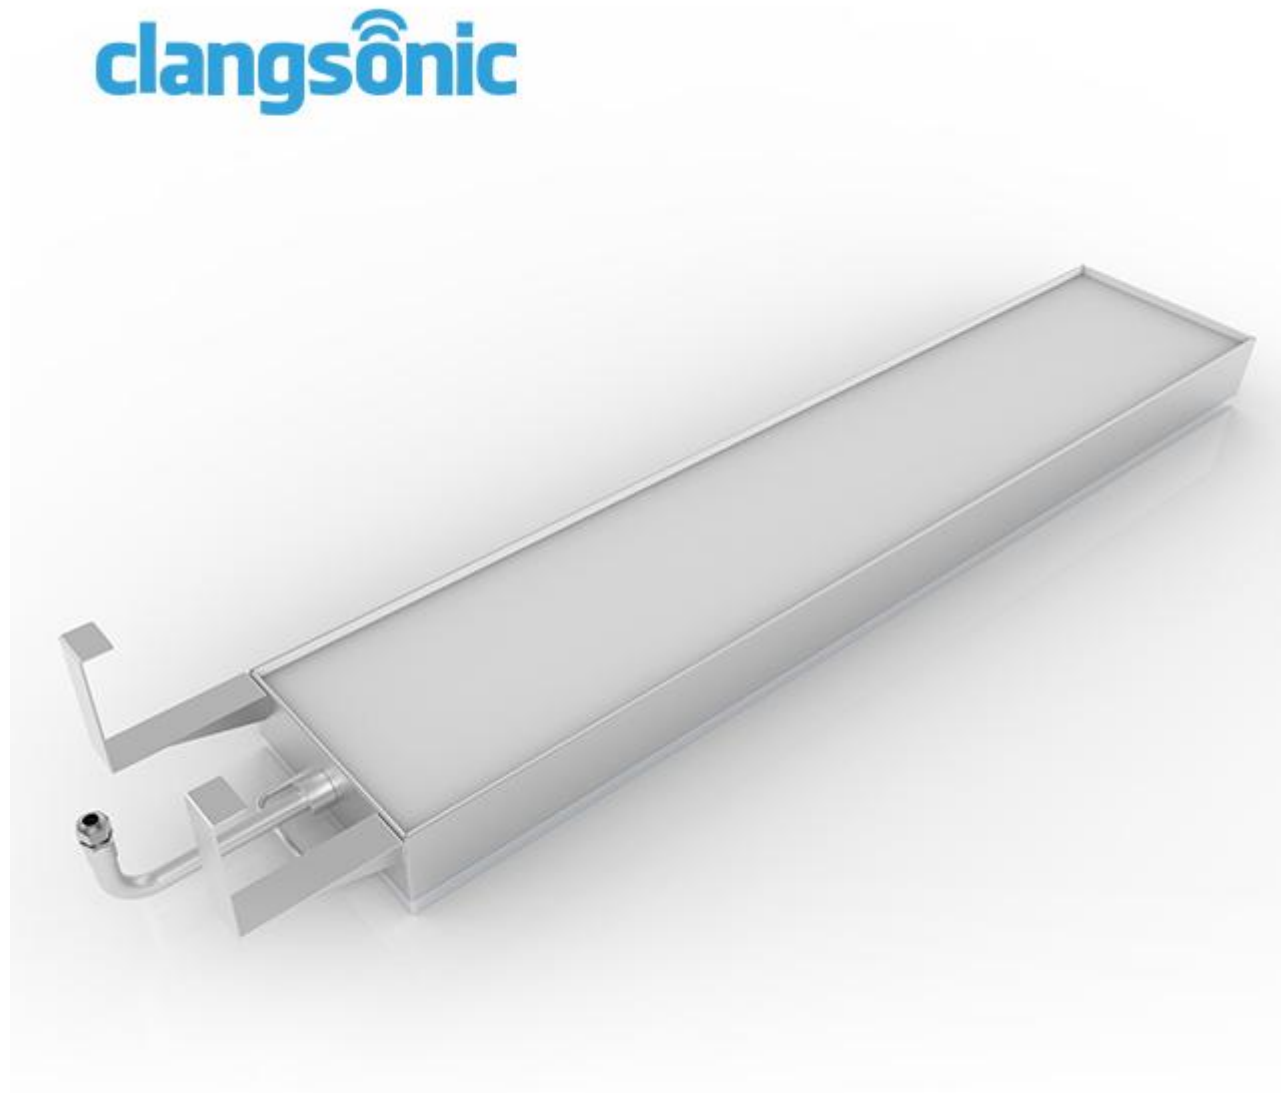

1. Imported SUS 304 and SUS316L optional
2. Hard chrome plated surface
3. Special gluing process which can ensure highly coupled between ultrasonic transducer and SUS plate
4. High quality ultrasonic transducer, stable performance and high output efficiency
5. Optimized ultrasonic vibration and sound field
6. Single frequency 28kHz, 40kHz, 68kHz, 80kHz and 130kHz, other frequencies can be customized
7. Dual-frequency 28/68kHz, 40/80kHz, 80/130kHz and 40/130kHz

Details Images