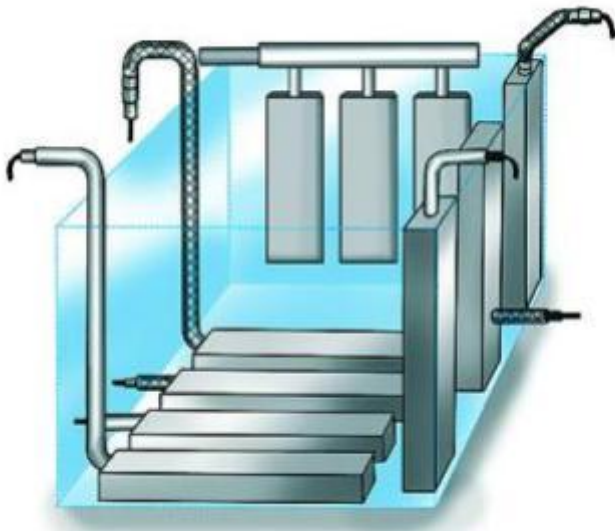

### Ultrasonic Transducer Box

Immersion ultrasonic transducer box unit can be installed in the tank by three ways: side, top and bottom. The ultrasonic cleaning device is composed of the immersion ultrasonic transducer and generator. If ultrasonic cleaning machine of the standard model cannot be applied to a specific working environment, you can also make immersion ultrasonic transducer pack according to customizing special specifications.

### China Ultrasonic Transducer Box Manufacturers and Suppliers

Immersion ultrasonic transducer box unit can be installed in the tank by three ways: side, top and bottom. The ultrasonic cleaning device is composed of the immersion ultrasonic transducer and generator. If ultrasonic cleaning machine of the standard model cannot be applied to a specific working environment, you can also make immersion ultrasonic transducer pack according to customizing special specifications. The ultrasonic transducer box working positions can be installed to fluid tank top side, bottom side or both side to achieve different cleaning effects. It is of an all stainless steel structure, Strong acid- and strong alkali-resistant material is used to reinforce and tighten welding.

both side type

top type

bottom type  
pull out wire from bottom

bottom type  
pull out wire from side

bottom type  
pull out wire from top

Company Qualification