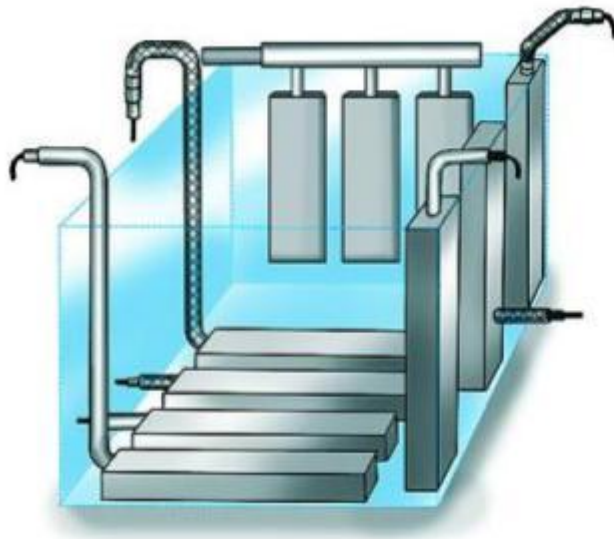

### Ultrasonic Transducer Box

Immersion ultrasonic transducer box unit can be installed in the tank by three ways: side, top and bottom. The ultrasonic cleaning device is composed of the immersion ultrasonic transducer and generator. If ultrasonic cleaning machine of the standard model cannot be applied to a specific working environment, you can also make immersion ultrasonic transducer pack according to customizing special specifications.

### China Ultrasonic Transducer Box Manufacturers and Suppliers

Immersion ultrasonic transducer box unit can be installed in the tank by three ways: side, top and bottom. The ultrasonic cleaning device is composed of the immersion ultrasonic transducer and generator. If ultrasonic cleaning machine of the standard model cannot be applied to a specific working environment, you can also make immersion ultrasonic transducer pack according to customizing special specifications. The ultrasonic transducer box working positions can be installed to fluid tank top side, bottom side or both side to achieve different cleaning effects. It is of an all stainless steel structure, Strong acid- and strong alkali-resistant material is used to reinforce and tighten welding.