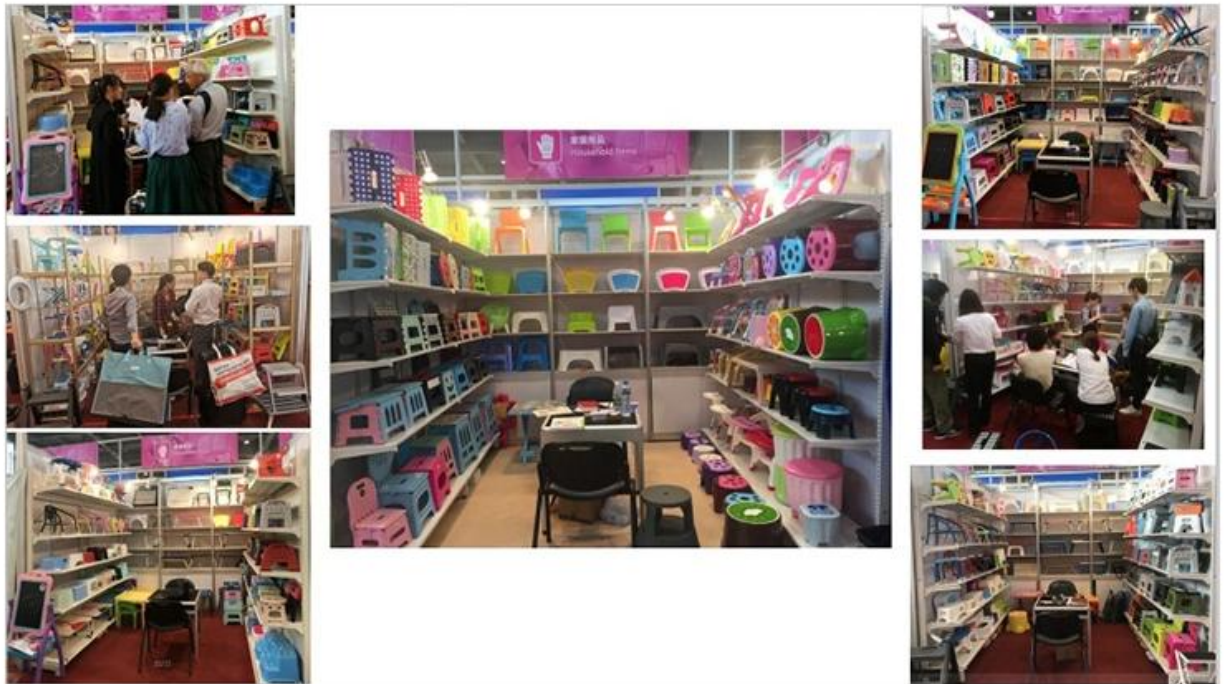

Finished products area

TRADE SHOW

Address: No.26, Jiefang Southern Road, JiaoJiang, Taizhou, Zhejiang, China

Phone: [+86-15867008488](tel:+86-15867008488)

Tel: [+86-576-81818163](tel:+86-576-81818163)

E-mail: sales2@bebone.com