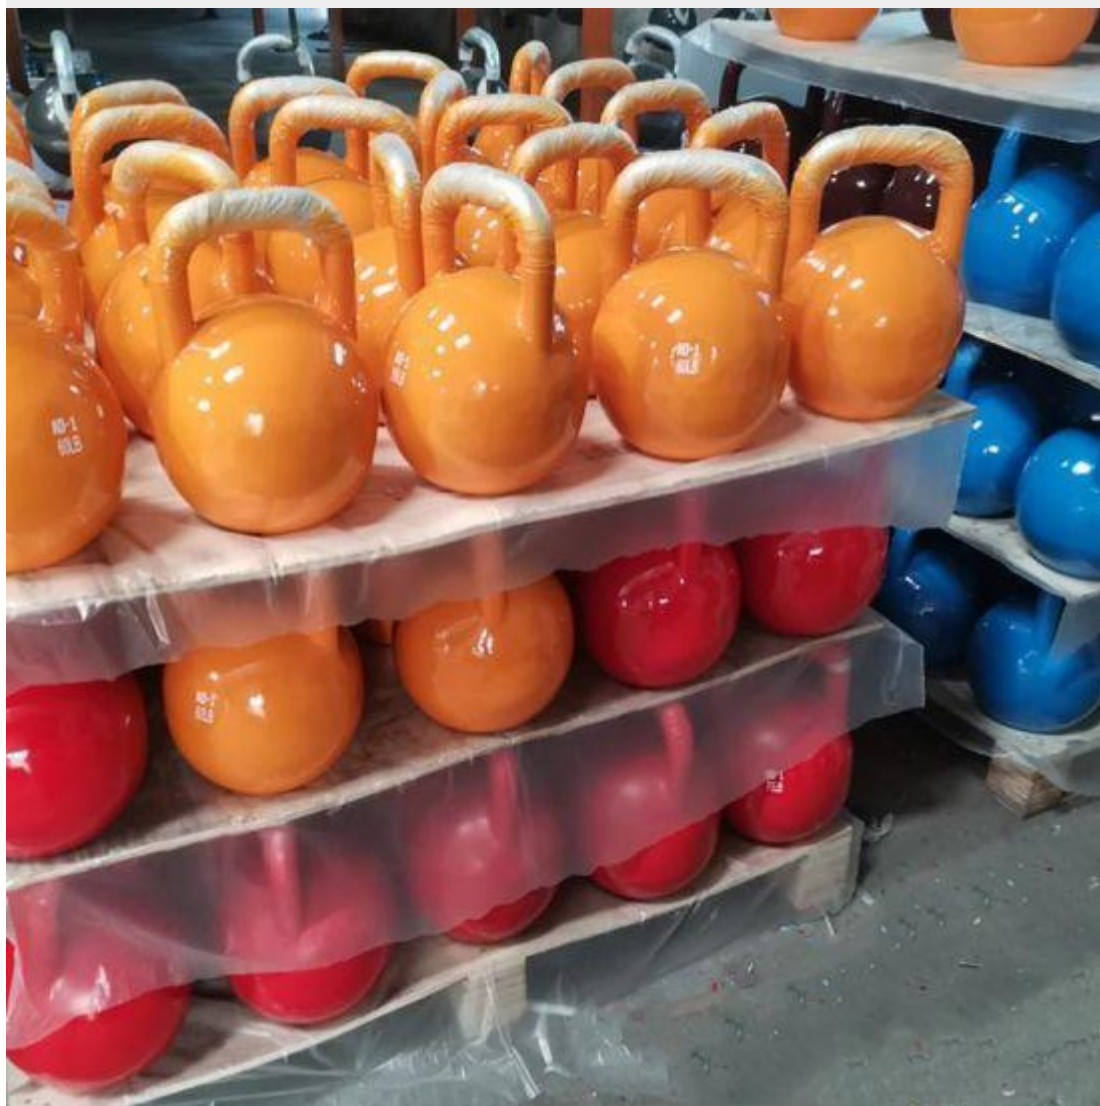

- 1.OEM Manufacturing is welcomed: Product, Package...
2. Sample order
3. We will reply you for your inquiry in 12 hours.
4. After sending, we will track the products for you once every two days, until you get the products. When you got the goods, test them, and give me a feedback. If you have any questions about the problem, contact us as soon as possible.

6.FAQ

Q1. What is your terms of packing?

A: Normally we put 12pcs in a Carton. Or you can choose 1 piece/inner box , and 6 inner boxes in an outer carton. Boxes/cartons with your logo are also available .

Q2. What is your terms of payment?

Rizhao good crossfit co.,ltd

Address: No.169, Shandongxi Road, Rizhao City, Shandong Province

Tel:+86-633-8811598

E-mail:ella@goodgymfitness.com

Phone:+86-13326333935